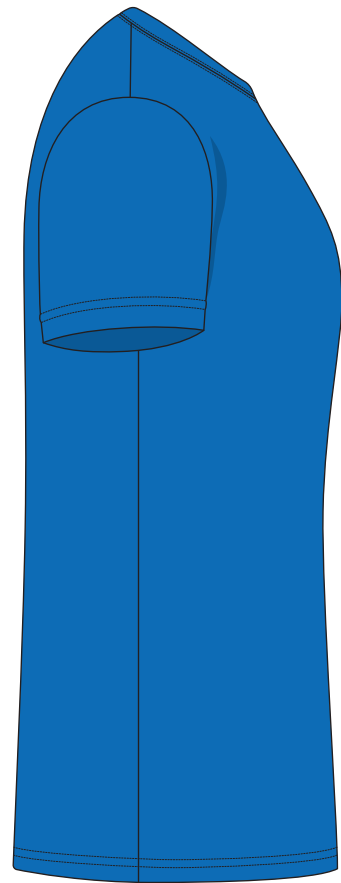

# ST2600

FRONT

SIDE

BACK

## **NOTE:**

Logo to sit on baseline,  
centred across decoration area.

Hoop can be moved up  
& down to be centred on logo.

---

Embroidery

ST2600

FRONT

SIDE