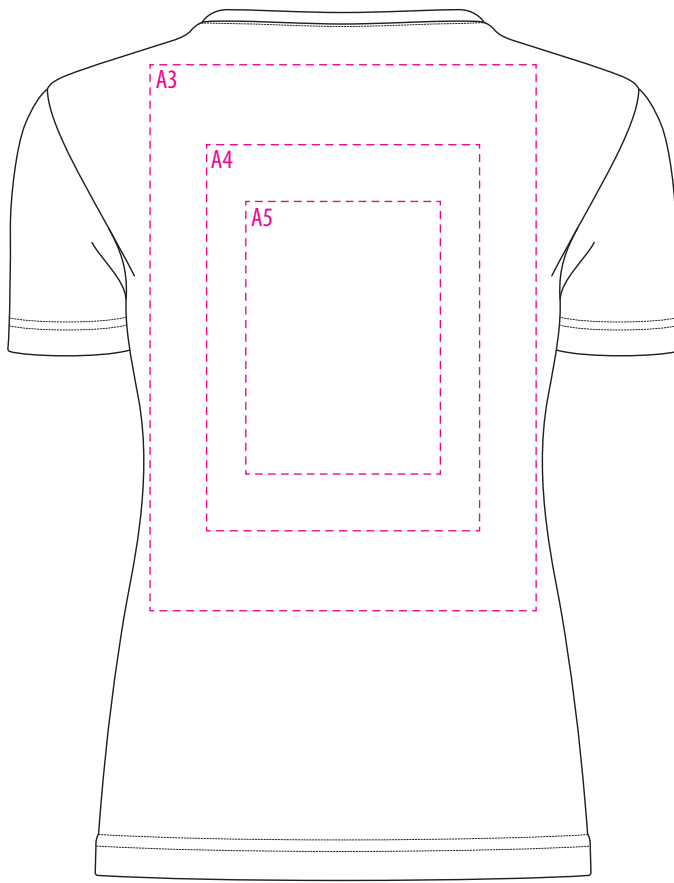

# ST2600

FRONT

SIDE

BACK

## **NOTE:**

Logo to sit on baseline,  
centred across decoration area.

Hoop can be moved up  
& down to be centred on logo.

---

Embroidery

ST2600

FRONT

SIDE