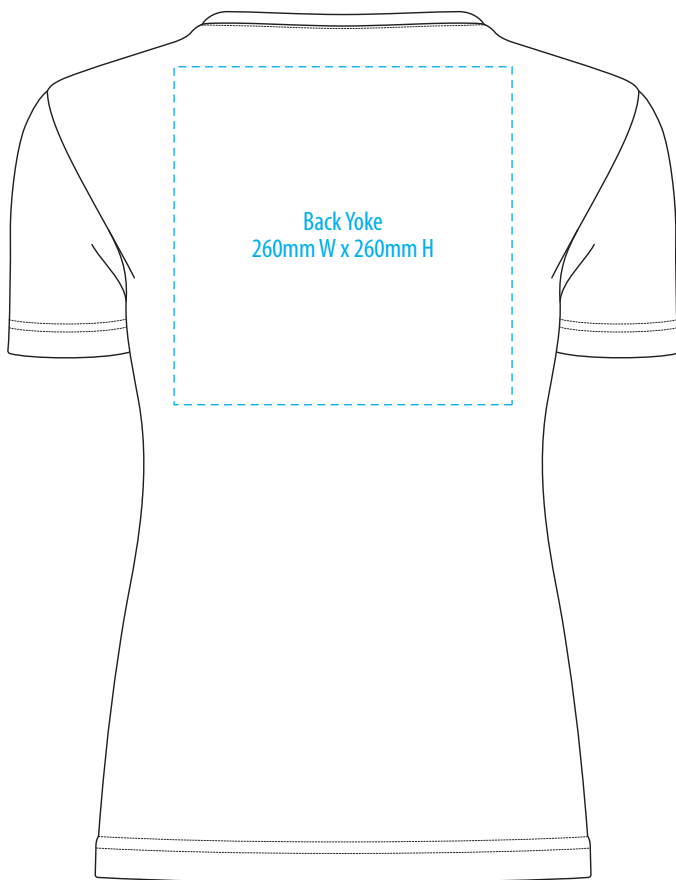

# ST2600

FRONT

SIDE

BACK

## **NOTE:**

Logo to sit on baseline,  
centred across decoration area.

Hoop can be moved up  
& down to be centred on logo.

---

Embroidery

ST2600

FRONT

SIDE