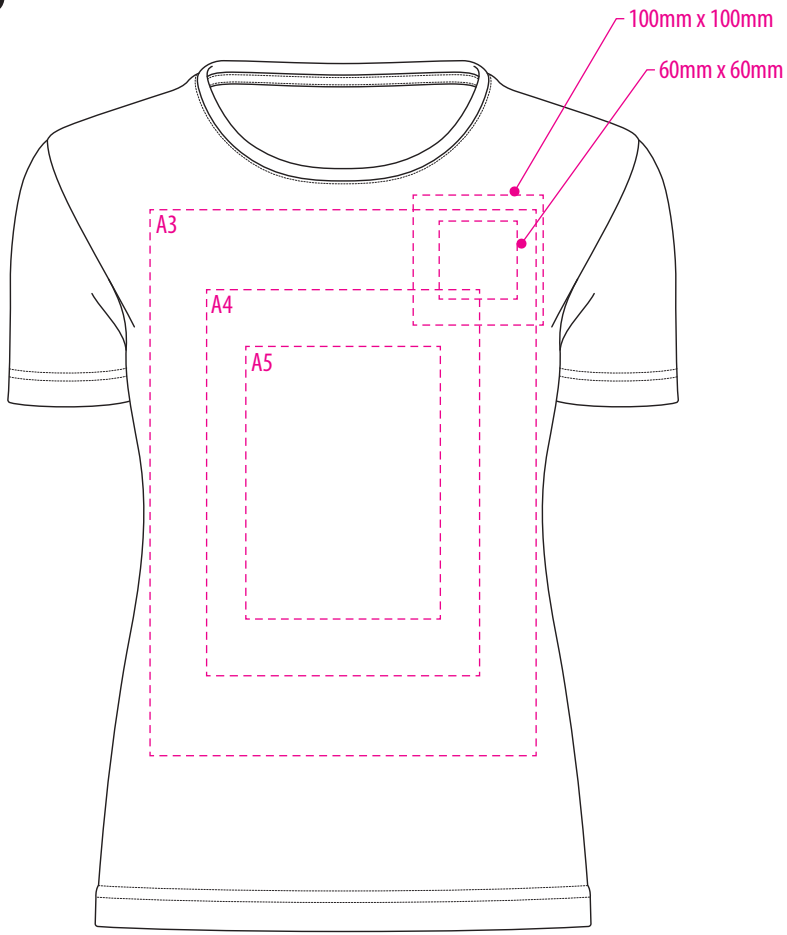

# ST2600

FRONT

SIDE

BACK

## **NOTE:**

Logo to sit on baseline,  
centred across decoration area.

Hoop can be moved up  
& down to be centred on logo.

---

Embroidery

ST2600

FRONT

SIDE