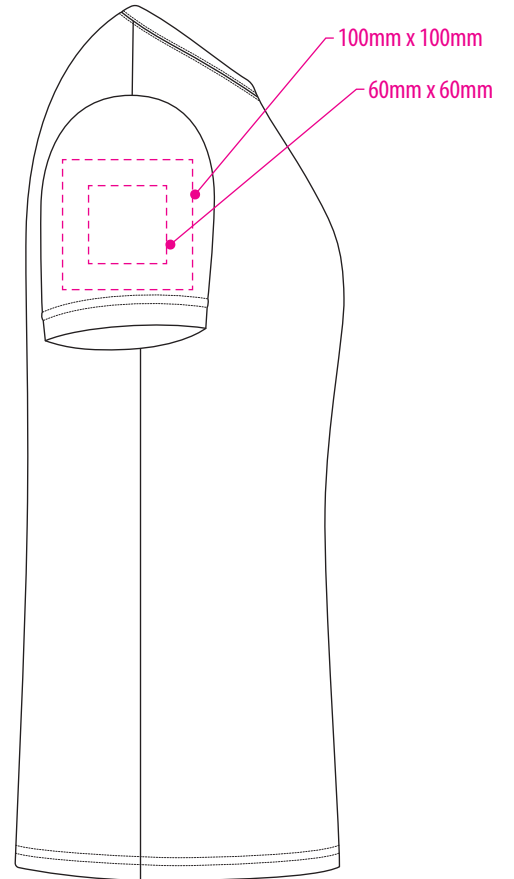

# ST2600

FRONT

SIDE

BACK

## **NOTE:**

Logo to sit on baseline,  
centred across decoration area.

Hoop can be moved up  
& down to be centred on logo.

---

Embroidery

ST2600

FRONT

SIDE