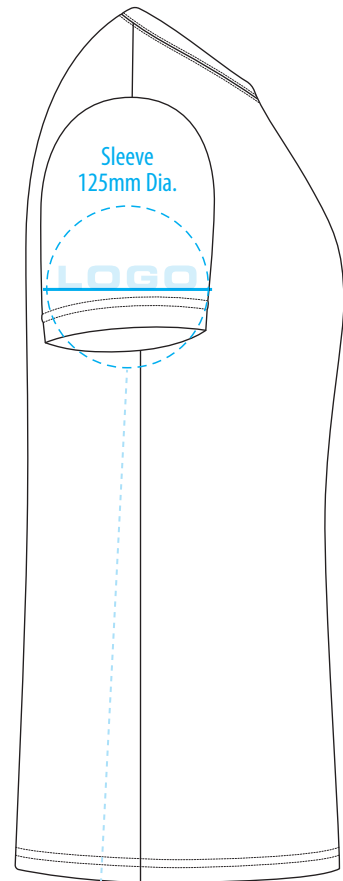

# ST2600

FRONT

SIDE

BACK

## **NOTE:**

Logo to sit on baseline,  
centred across decoration area.

Hoop can be moved up  
& down to be centred on logo.

---

Embroidery

ST2600

FRONT

SIDE