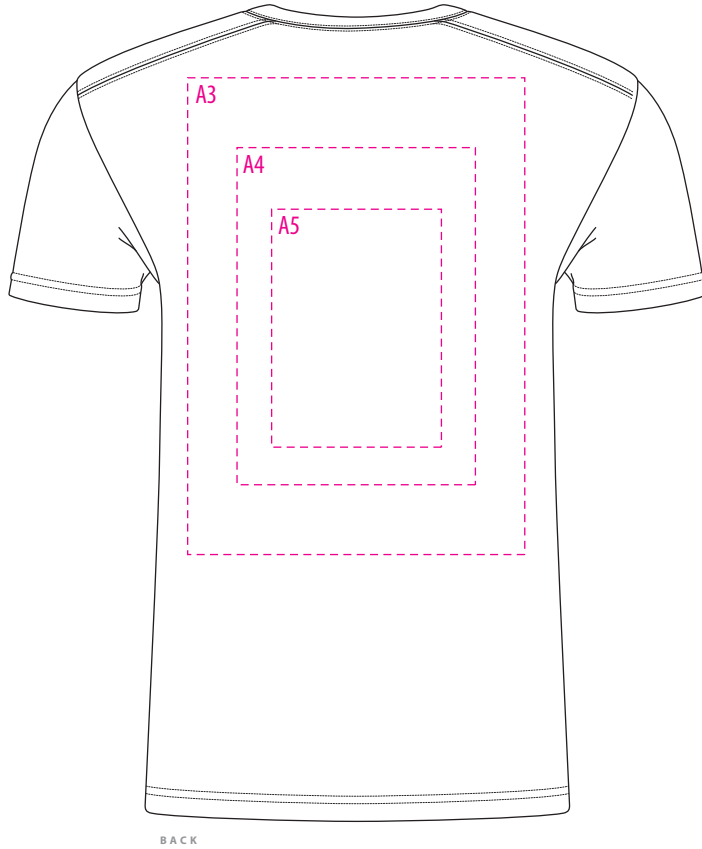

# ST2000

## SIZES

- UP TO 60mm x 60mm
- UP TO 100mm X 100mm
- UP TO A5 - 150mm x 210mm
- UP TO A4 - 210mm x 300mm
- UP TO A3 - 297mm x 420mm

## **NOTE:**

Logo to sit on baseline,  
centred across decoration area.

Hoop can be moved up  
& down to be centred on logo.

-----  
Embroidery

ST2000

FRONT

SIDE

BACK