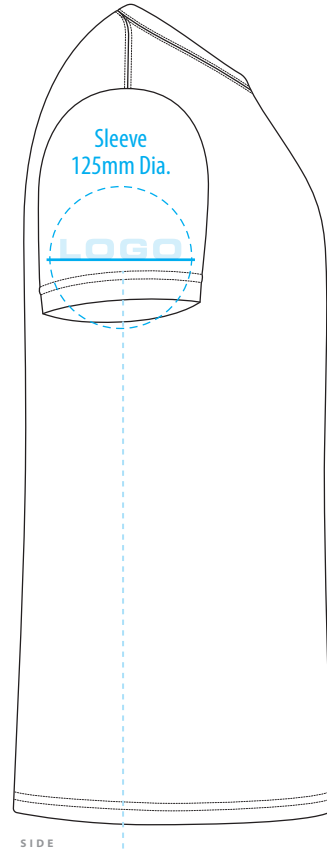

## SIZES

- UP TO 60mm x 60mm
- UP TO 100mm X 100mm
- UP TO A5 - 150mm x 210mm
- UP TO A4 - 210mm x 300mm
- UP TO A3 - 297mm x 420mm

## **NOTE:**

Logo to sit on baseline,  
centred across decoration area.

Hoop can be moved up  
& down to be centred on logo.

-----  
Embroidery

ST2000

FRONT

SIDE

BACK