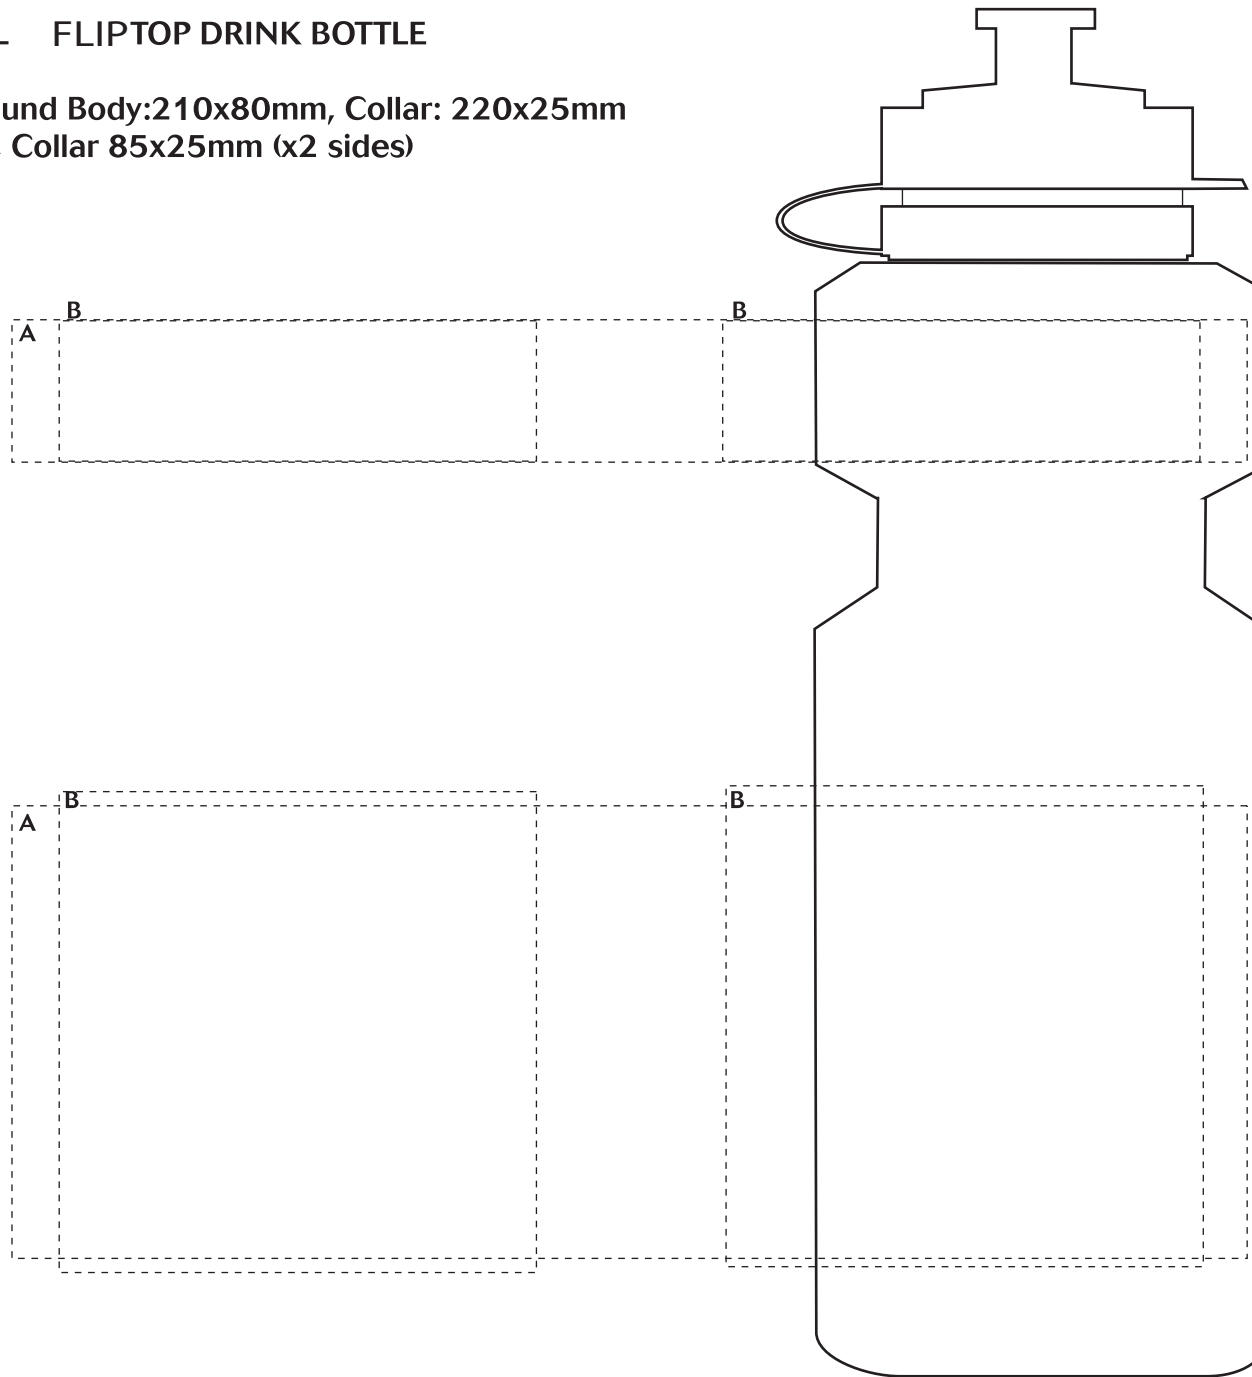

PRODUCT: 750ML FLIPTOP DRINK BOTTLE
SHOWN AT: 75%
PRINT AREA(S): A: Wraparound Body:210x80mm, Collar: 220x25mm
B: Normal Body: 80x85mm, Collar 85x25mm (x2 sides)
PRINT TYPE: SCREEN
COMMENTS:

N.B. THESE DRAWINGS ARE PROVIDED TO SHOW THE POSITION & SIZE OF PRINT ON THE PRODUCT - PLEASE TREAT DRAWINGS AS REPRESENTATIVE ONLY. IF IN DOUBT, PLEASE ASK FOR A SAMPLE OR IMAGE