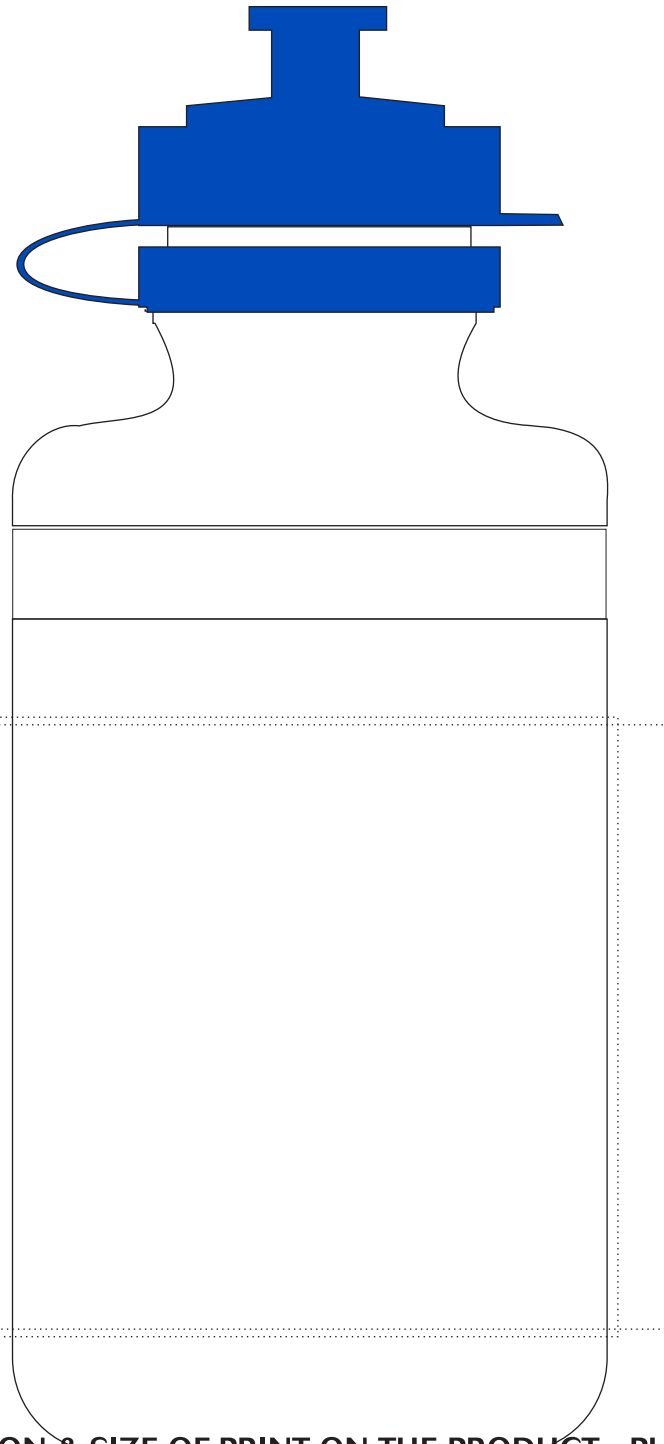

PRODUCT: 500ML DRINK BOTTLE FLIP TOP

SHOWN AT: 100%

PRINT AREA(S): A: WRAPAROUND: 215X80MM,

B: NORMAL: 85X82MM (X2 SIDES)

PRINT TYPE: SCREEN

COMMENTS:

N.B. THESE DRAWINGS ARE PROVIDED TO SHOW THE POSITION & SIZE OF PRINT ON THE PRODUCT - PLEASE TREAT DRAWINGS AS REPRESENTATIVE ONLY. IF IN DOUBT, PLEASE ASK FOR A SAMPLE OR IMAGE