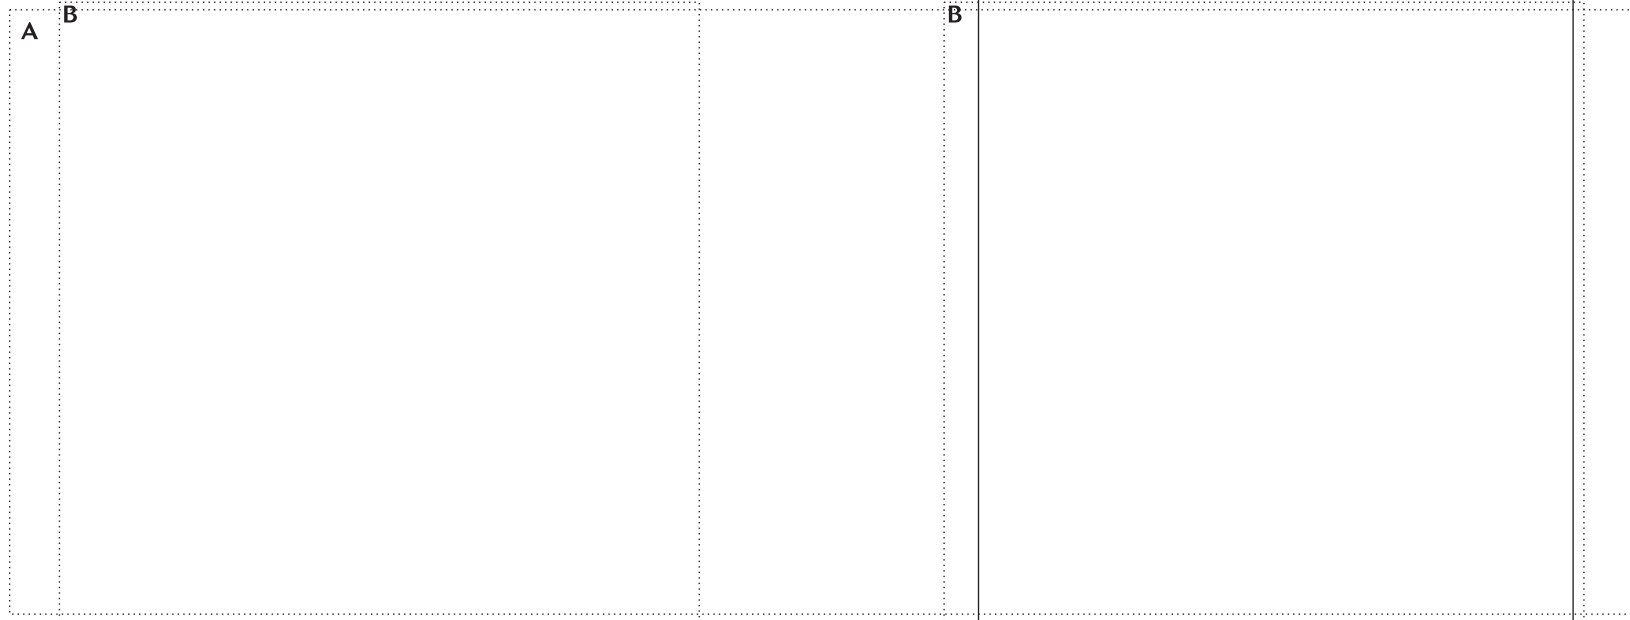

PRODUCT: 500ML DRINK BOTTLE FLIP TOP

SHOWN AT: 100%

PRINT AREA(S): A: WRAPAROUND: 215X80MM,

B: NORMAL: 85X82MM (X2 SIDES)

PRINT TYPE: SCREEN

COMMENTS:

N.B. THESE DRAWINGS ARE PROVIDED TO SHOW THE POSITION & SIZE OF PRINT ON THE PRODUCT - PLEASE TREAT DRAWINGS AS REPRESENTATIVE ONLY. IF IN DOUBT, PLEASE ASK FOR A SAMPLE OR IMAGE