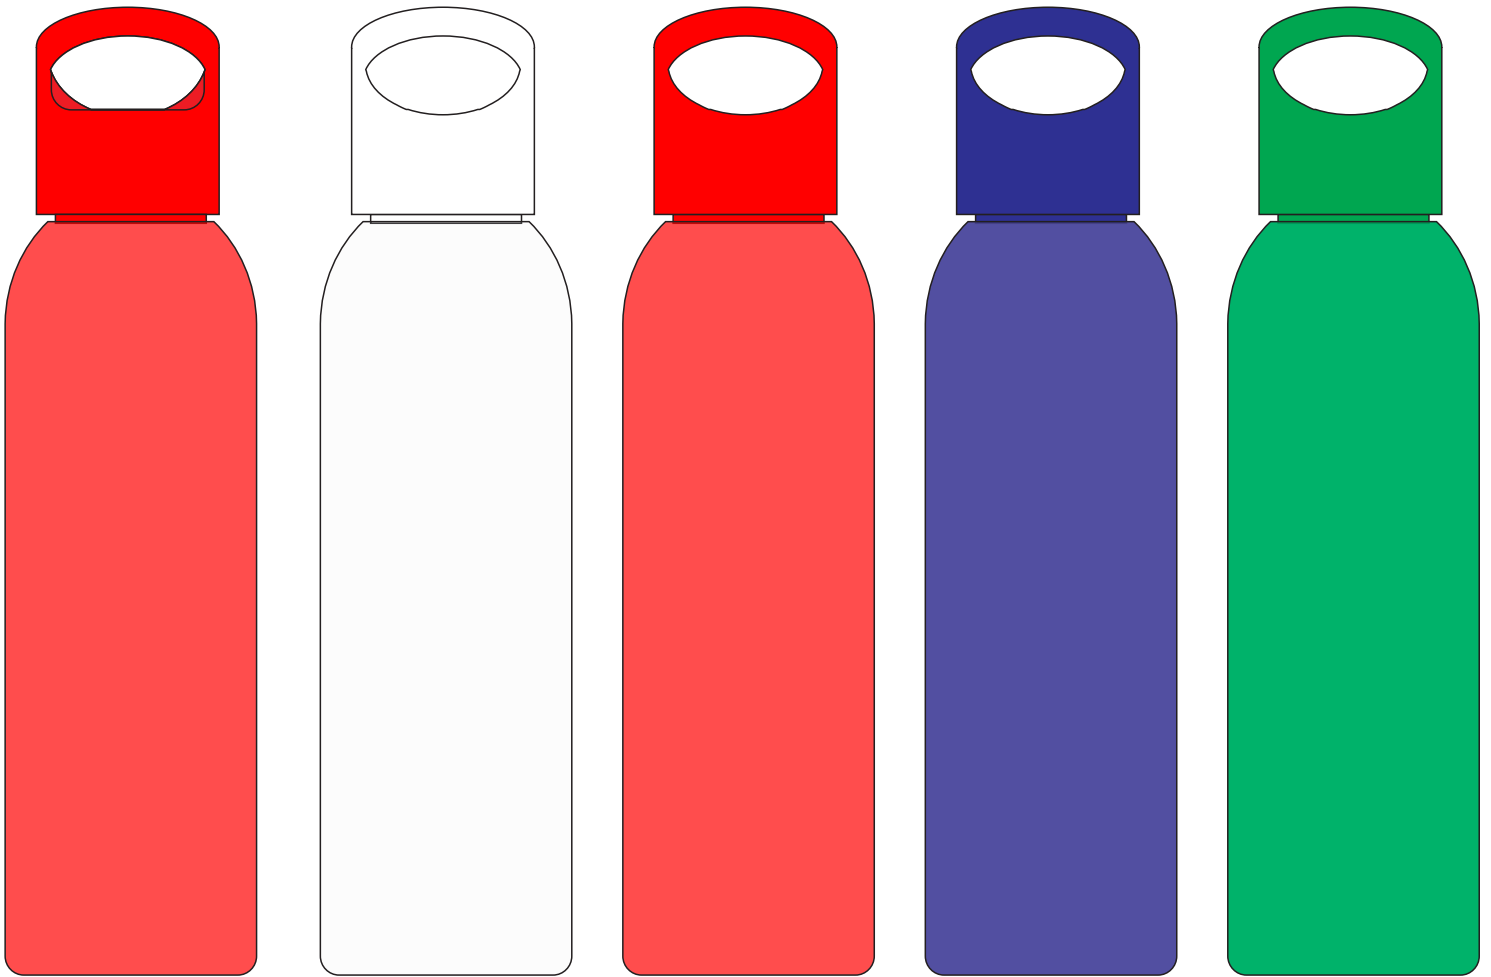

ARTWORK APPROVAL

ACTUAL SIZE 50%

Pad print:40(W)X50 (H) MM (maximum 2 colours)

Rotary screen print:180(W)X120(H)MM--(2 colours are possible -subject to the artwork)