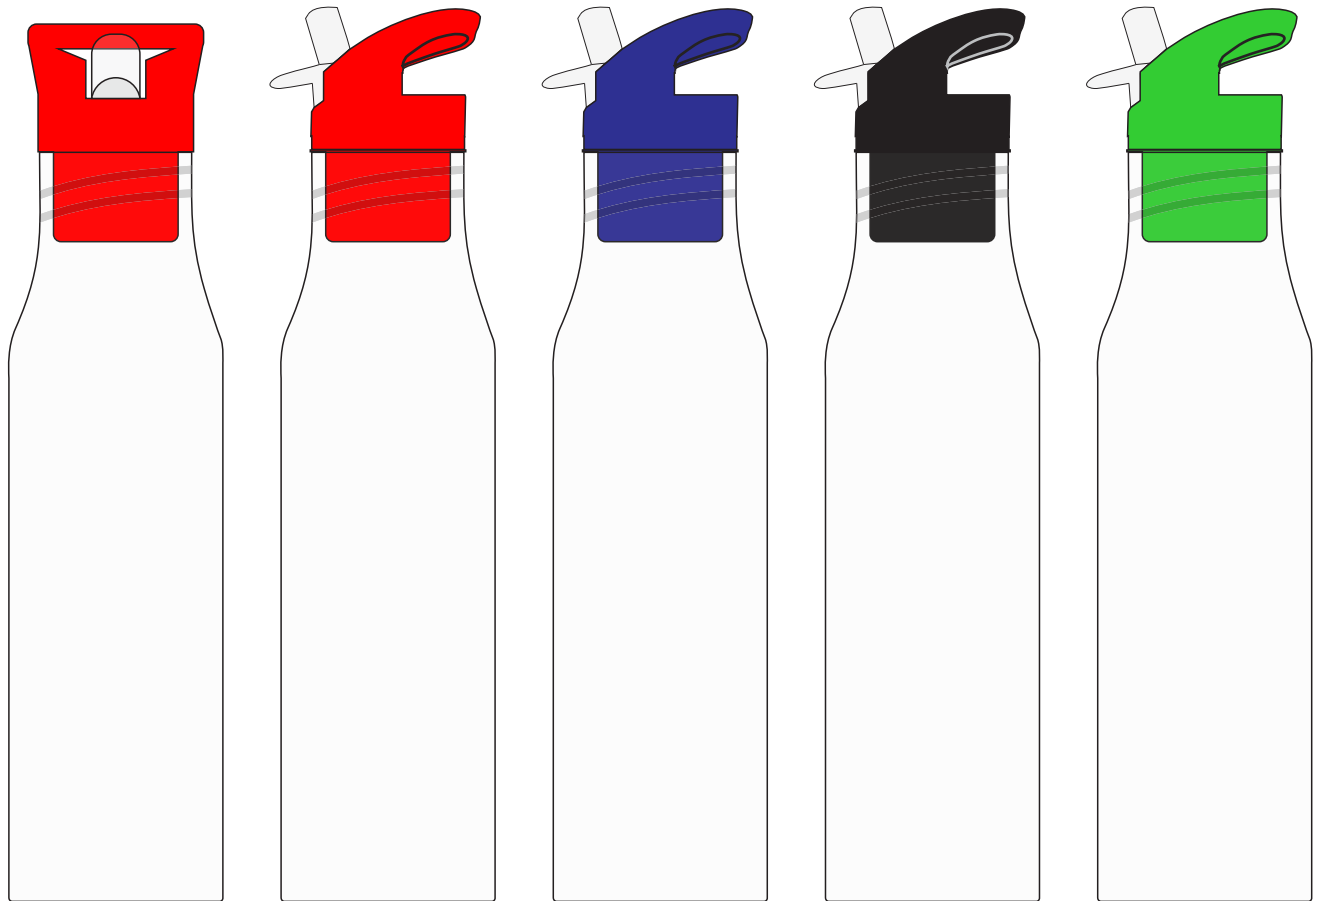

# ARTWORK APPROVAL

ACTUAL SIZE 50%

Pad print:40(W)X50 (H) MM (maximum 2 colours)

Rotary screen print:180(W)X120(H)MM