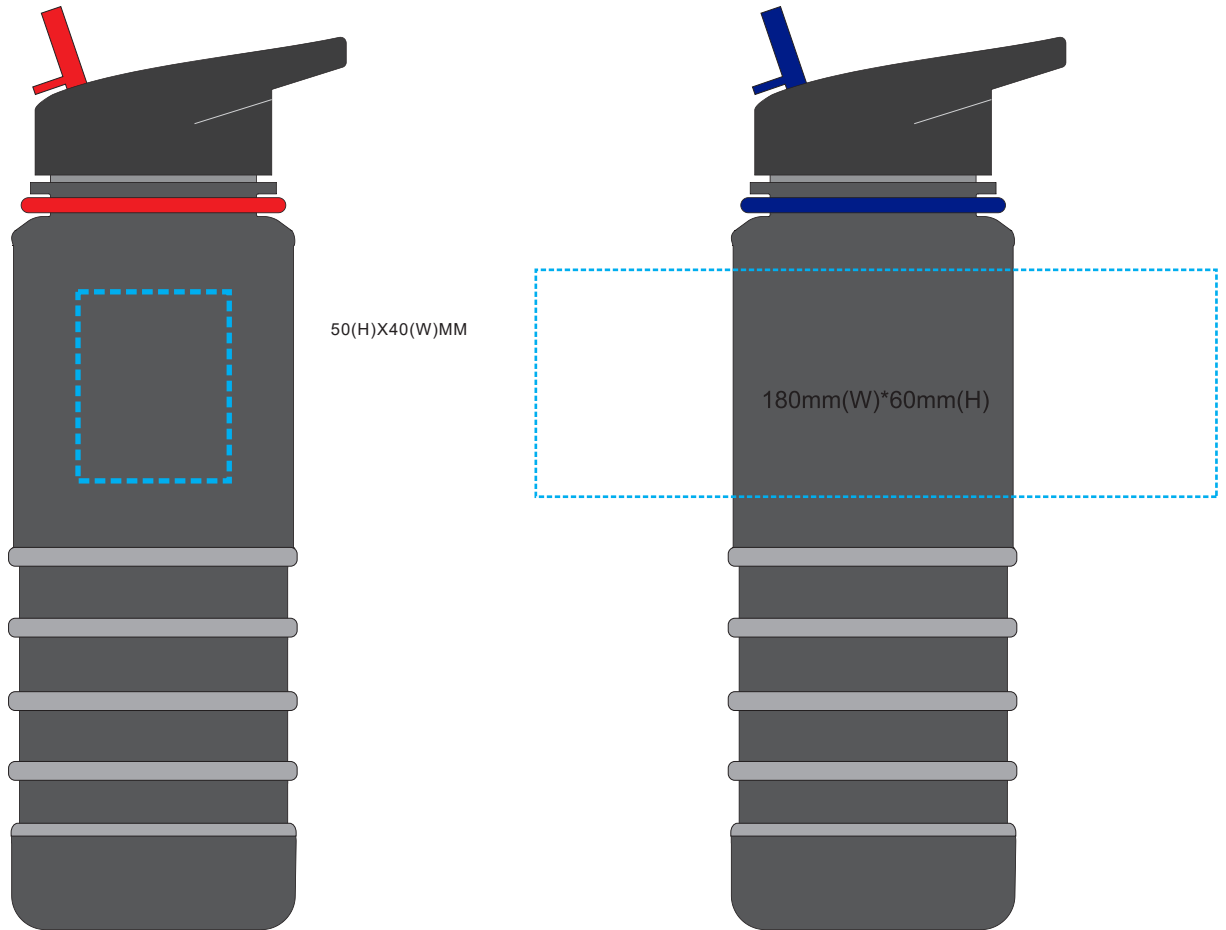

ARTWORK APPROVAL

ACTUAL SIZE 50%

- > Product Code: Jm028
- > Product Size: 243x74(d) mm
- > Decoration Area: pad print: 40mm(W)*50mm(H)
Rotary creen print: 180mm(W)*60mm(H)