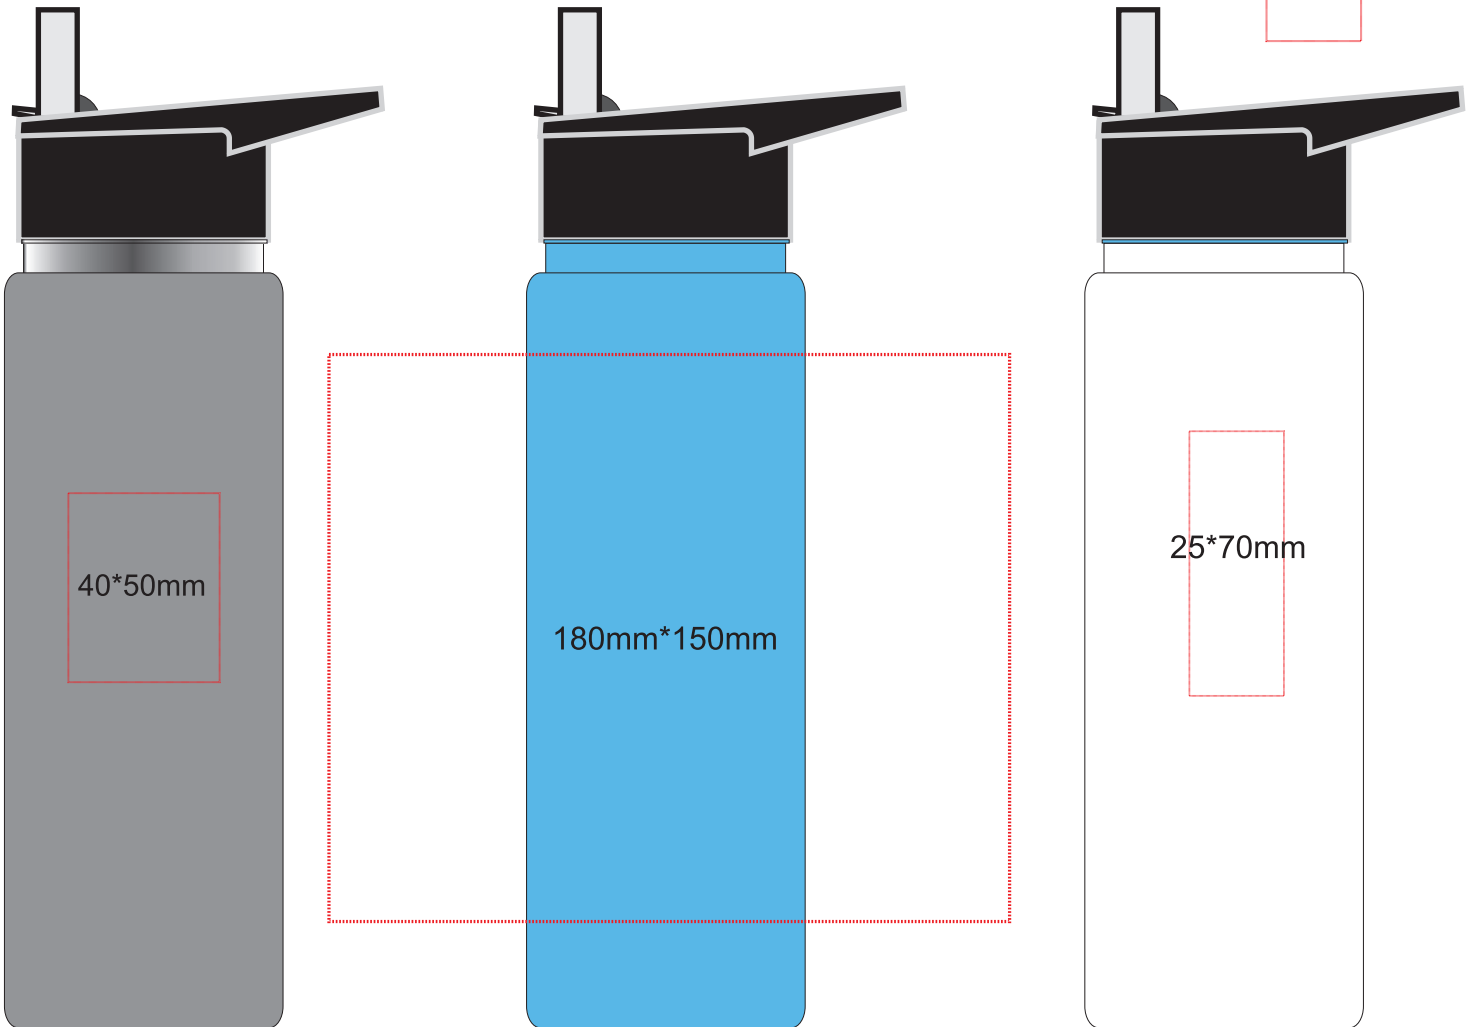

ARTWORK FOR APPROVAL

scale 50%

25*100mm

- > Product Code: Jm019
- > Product Size: 245X72 MM
- > Decoration Area: Pad print:40(W)X50 (H) MM (maximum 2 colours)
Rotary screen print:180(W)X100(H)MM
--(2 colours are possible -subject to the artwork)
4 cp digital print: 25(W) x 75(H) MM;25(W) x 100(H)MM
*****4 cp print only on light blue, light grey.