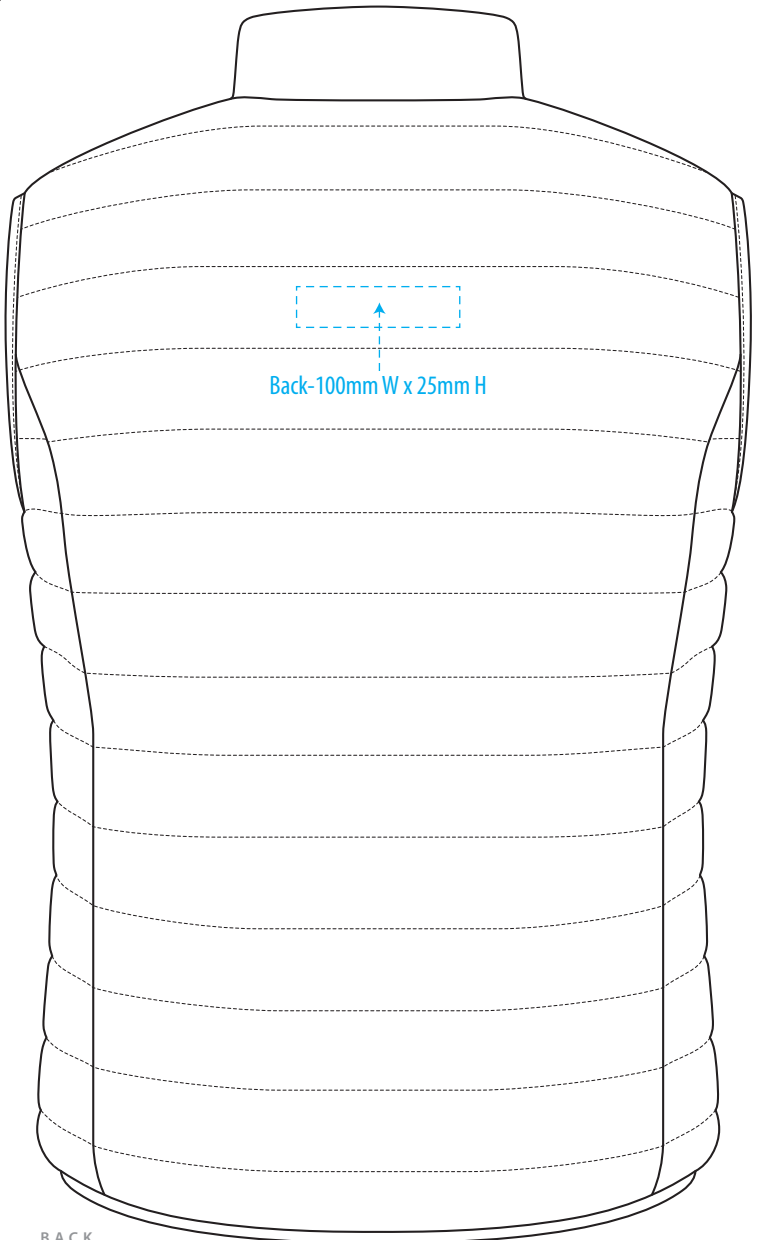

J808-W

FRONT

BACK

COLOUR

J808-W

FRONT

NOTE:

The maximum decoration area is a guide only and is greatly dependant on the logo shape.

BACK

EMBROIDERY

J808-W

Right Chest
Dia: 80mm

Left Chest
Dia: 80mm

FRONT

NOTE:

The maximum decoration area is a guide only and is greatly dependant on the logo shape.

Back-100mm W x 25mm H

BACK

SUPASUB/SUPAETCH

J808-W

Right Chest
120mm W x
80mm H

Left Chest
120mm W x
80mm H

FRONT

NOTE:

The maximum decoration area is a guide only and is greatly dependant on the logo shape.

Back-270mm W x 30mm H

BACK

SCREENPRINT