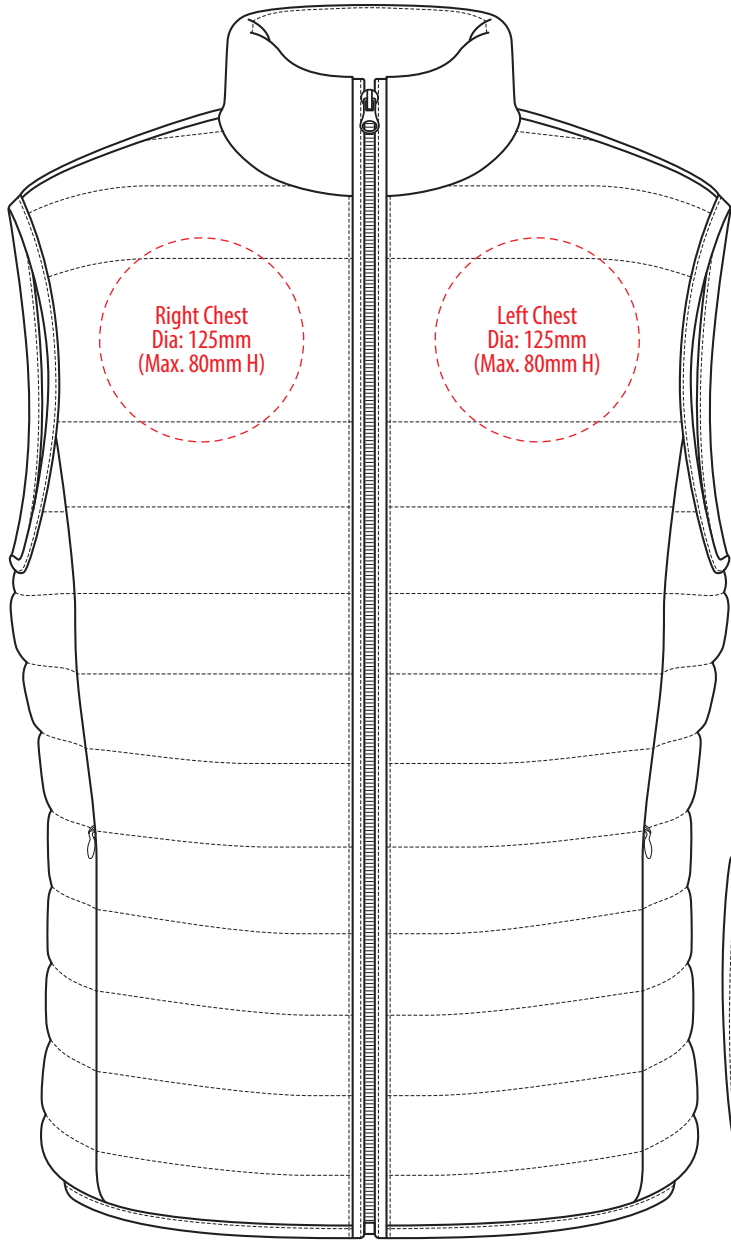

J808-W

FRONT

BACK

COLOUR

J808-W

FRONT

NOTE:

The maximum decoration area is a guide only and is greatly dependant on the logo shape.

BACK

EMBROIDERY

J808-W

Right Chest
Dia: 80mm

Left Chest
Dia: 80mm

FRONT

NOTE:

The maximum decoration area is a guide only and is greatly dependant on the logo shape.

Back-100mm W x 25mm H

BACK

SUPASUB/SUPAETCH

J808-W

Right Chest
120mm W x
80mm H

Left Chest
120mm W x
80mm H

FRONT

NOTE:

The maximum decoration area is a guide only and is greatly dependant on the logo shape.

Back-270mm W x 30mm H

BACK

SCREENPRINT