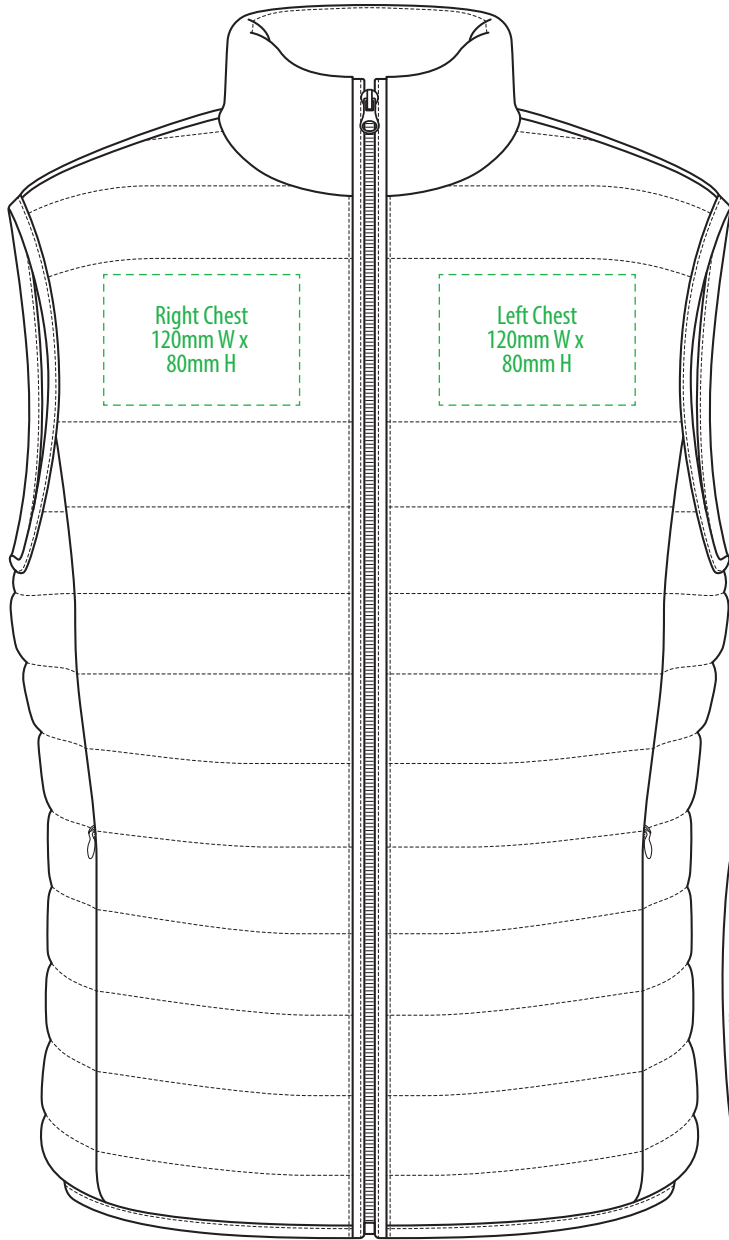

J808-W

FRONT

BACK

COLOUR

J808-W

FRONT

NOTE:

The maximum decoration area is a guide only and is greatly dependant on the logo shape.

BACK

EMBROIDERY

J808-W

Right Chest
Dia: 80mm

Left Chest
Dia: 80mm

FRONT

NOTE:

The maximum decoration area is a guide only and is greatly dependant on the logo shape.

Back-100mm W x 25mm H

BACK

SUPASUB/SUPAETCH

J808-W

Right Chest
120mm W x
80mm H

Left Chest
120mm W x
80mm H

FRONT

NOTE:

The maximum decoration area is a guide only and is greatly dependant on the logo shape.

Back-270mm W x 30mm H

BACK

SCREENPRINT