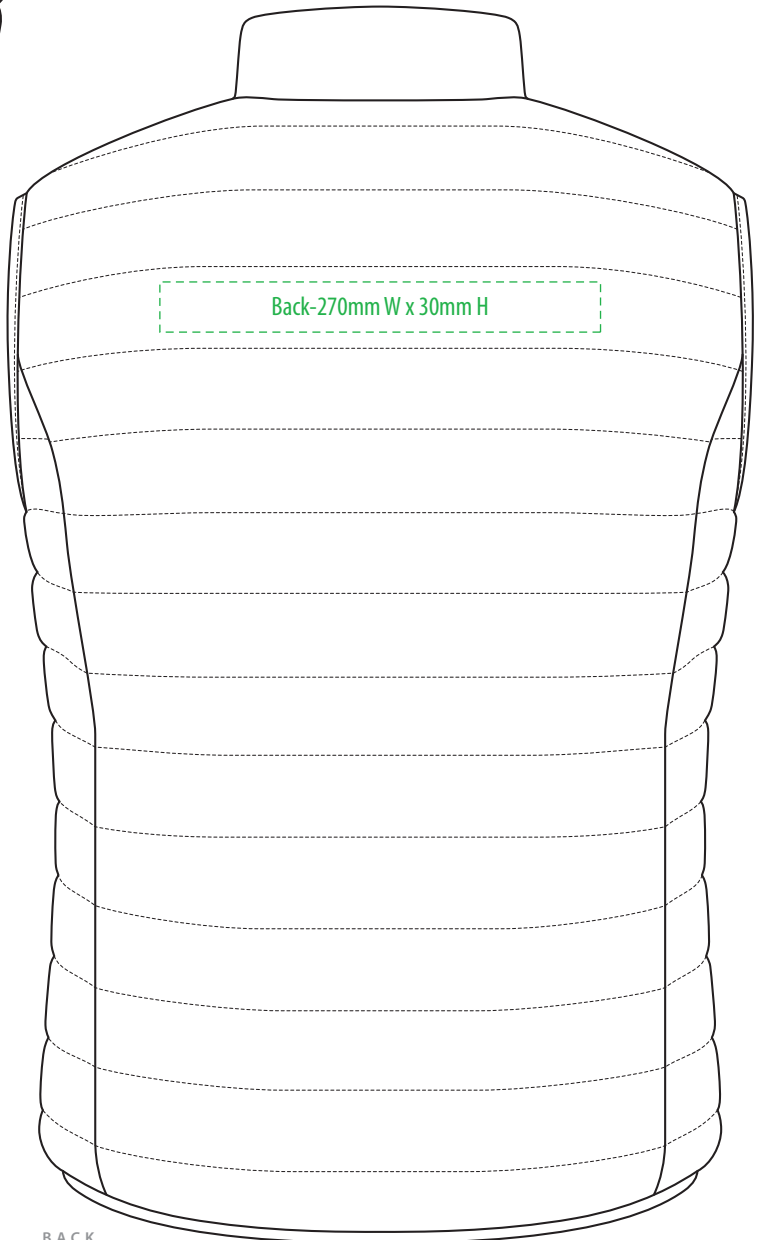

J808-W

FRONT

BACK

COLOUR

J808-W

FRONT

NOTE:

The maximum decoration area is a guide only and is greatly dependant on the logo shape.

BACK

EMBROIDERY

J808-W

Right Chest
Dia: 80mm

Left Chest
Dia: 80mm

FRONT

NOTE:

The maximum decoration area is a guide only and is greatly dependant on the logo shape.

Back-100mm W x 25mm H

BACK

SUPASUB/SUPAETCH

J808-W

Right Chest
120mm W x
80mm H

Left Chest
120mm W x
80mm H

FRONT

NOTE:

The maximum decoration area is a guide only and is greatly dependant on the logo shape.

Back-270mm W x 30mm H

BACK

SCREENPRINT