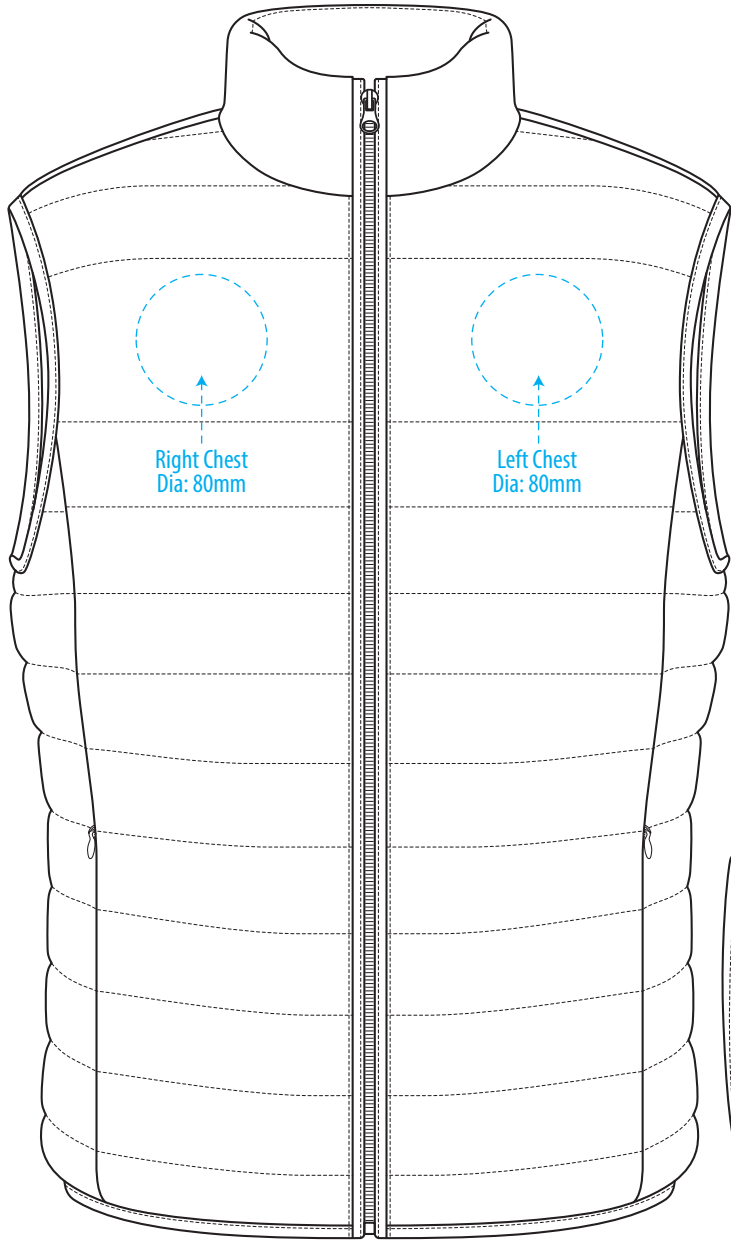

J808-W

FRONT

BACK

COLOUR

J808-W

FRONT

NOTE:

The maximum decoration area is a guide only and is greatly dependant on the logo shape.

BACK

EMBROIDERY

J808-W

Right Chest
Dia: 80mm

Left Chest
Dia: 80mm

FRONT

NOTE:

The maximum decoration area is a guide only and is greatly dependant on the logo shape.

Back-100mm W x 25mm H

BACK

SUPASUB/SUPAETCH

J808-W

Right Chest
120mm W x
80mm H

Left Chest
120mm W x
80mm H

FRONT

NOTE:

The maximum decoration area is a guide only and is greatly dependant on the logo shape.

Back-270mm W x 30mm H

BACK

SCREENPRINT