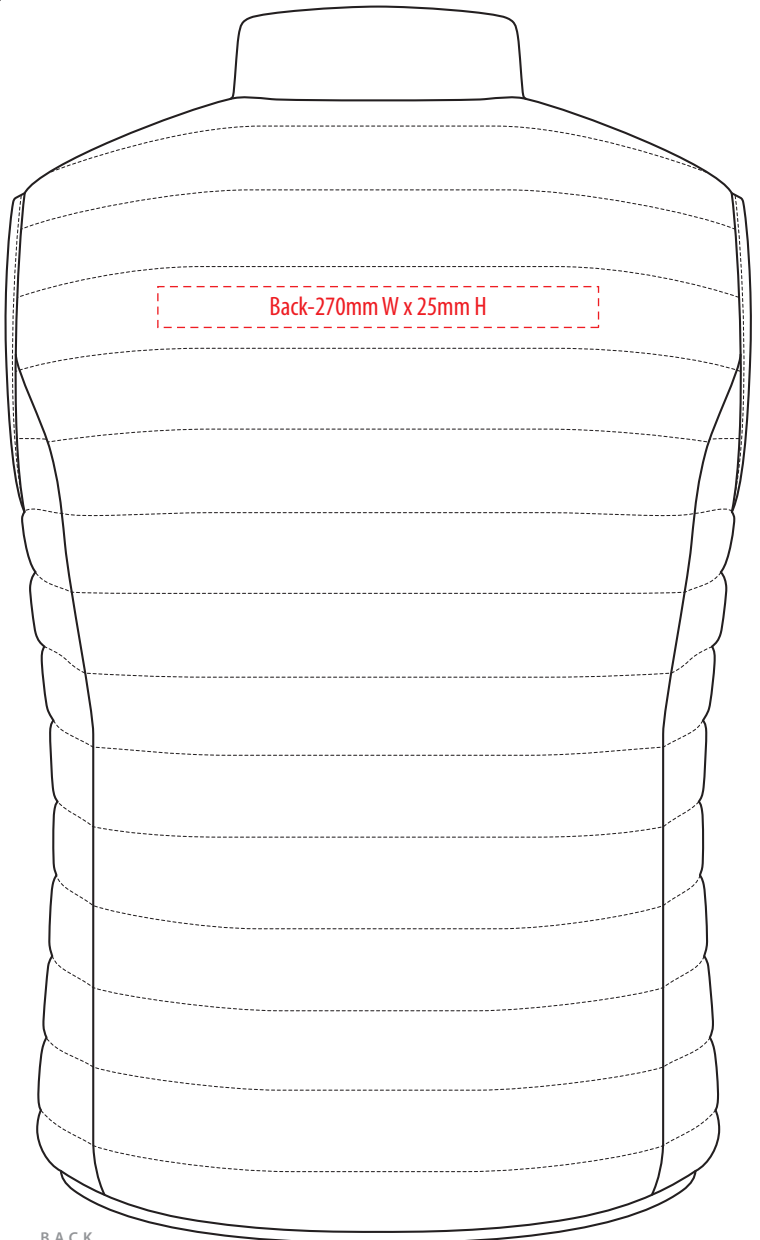

J808-W

FRONT

BACK

COLOUR

J808-W

FRONT

NOTE:

The maximum decoration area is a guide only and is greatly dependant on the logo shape.

BACK

EMBROIDERY

J808-W

Right Chest
Dia: 80mm

Left Chest
Dia: 80mm

FRONT

NOTE:

The maximum decoration area is a guide only and is greatly dependant on the logo shape.

Back-100mm W x 25mm H

BACK

SUPASUB/SUPAETCH

J808-W

Right Chest
120mm W x
80mm H

Left Chest
120mm W x
80mm H

FRONT

NOTE:

The maximum decoration area is a guide only and is greatly dependant on the logo shape.

Back-270mm W x 30mm H

BACK

SCREENPRINT