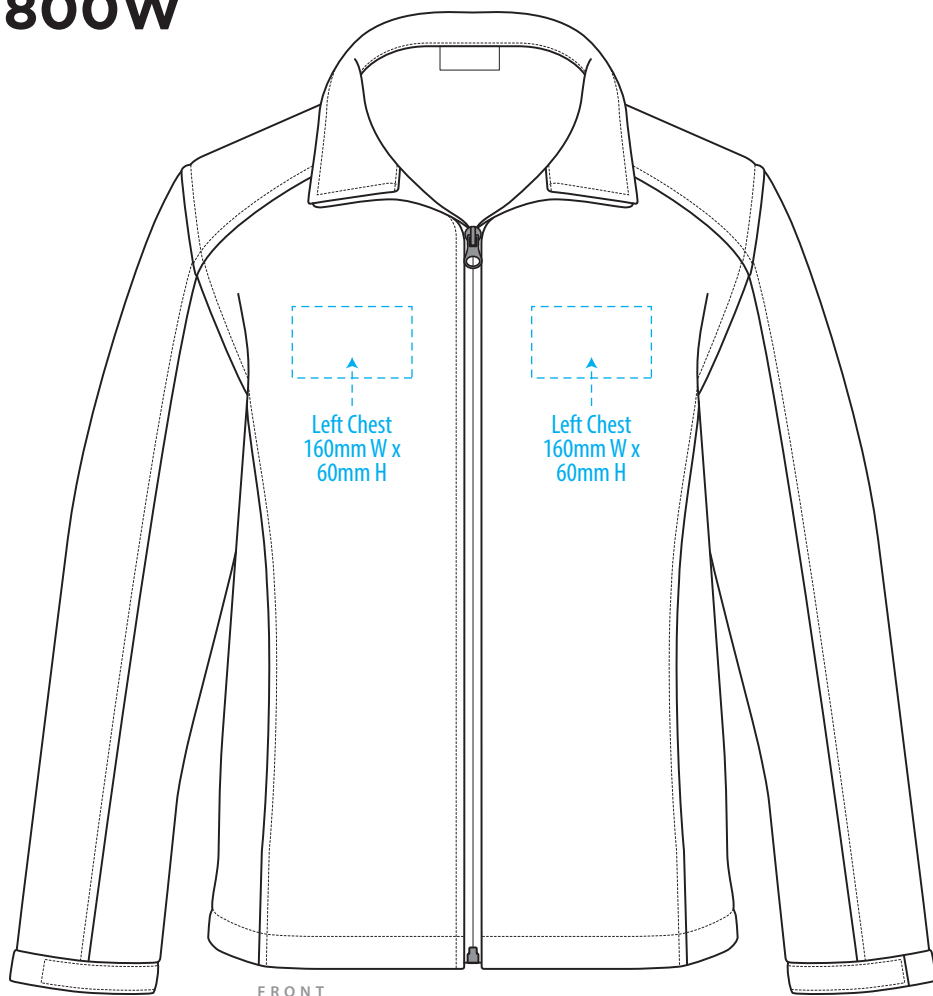

J800W

FRONT

BACK

COLOUR

J800W

NOTE:

The maximum decoration area is a guide only and is greatly dependant on the logo shape.

EMBROIDERY

J800W

FRONT

NOTE:

The maximum decoration area is a guide only and is greatly dependant on the logo shape.

BACK

SUPACOLOUR/SCREENPRINT

J800W

NOTE:

The maximum decoration area is a guide only and is greatly dependant on the logo shape.

SUPASUB/SUPAETCH