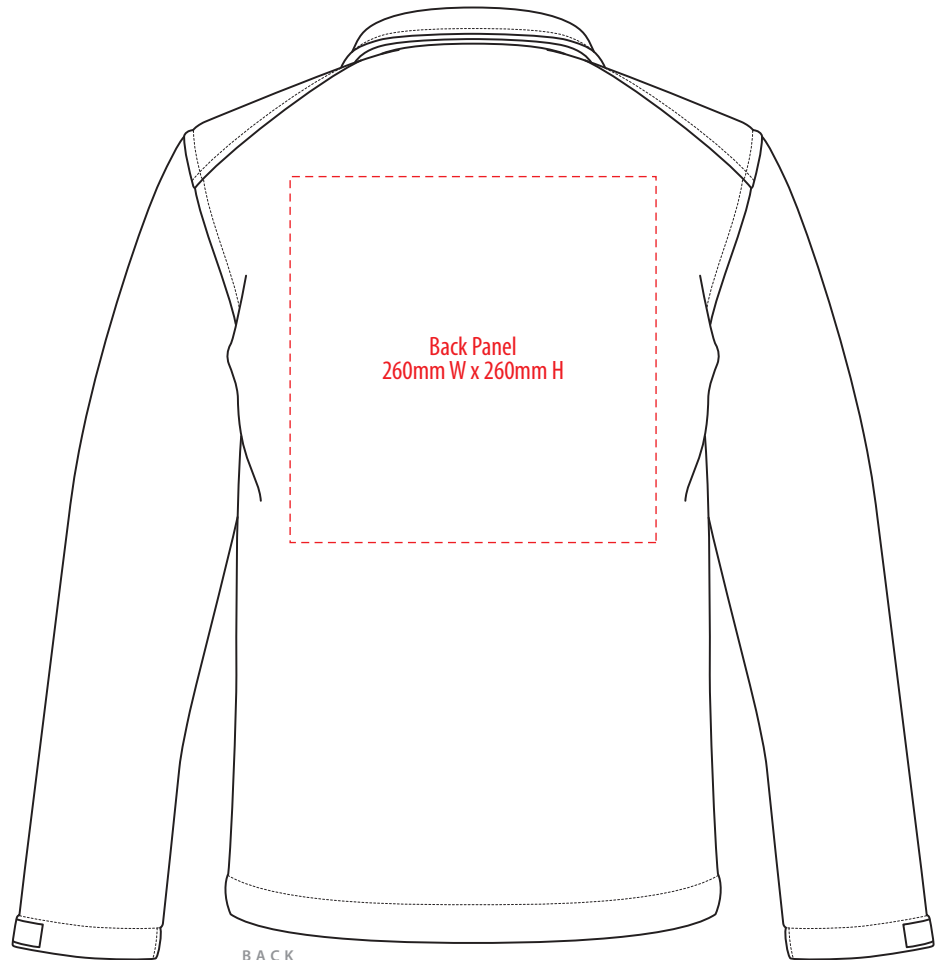

J800W

FRONT

BACK

COLOUR

J800W

NOTE:

The maximum decoration area is a guide only and is greatly dependant on the logo shape.

EMBROIDERY

J800W

FRONT

NOTE:

The maximum decoration area is a guide only and is greatly dependant on the logo shape.

BACK

SUPACOLOUR/SCREENPRINT

J800W

NOTE:

The maximum decoration area is a guide only and is greatly dependant on the logo shape.

SUPASUB/SUPAETCH