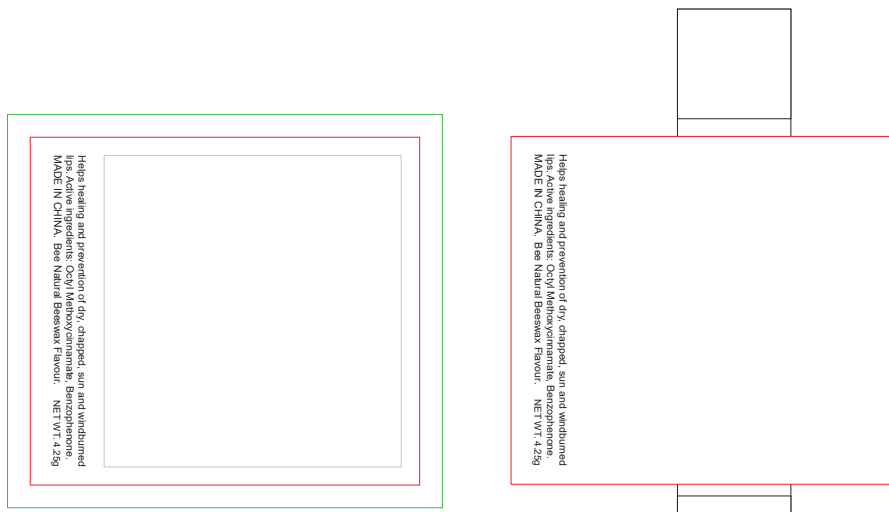

H615 - Beeswax Lip Balm

Product Colour/s (Please specify product colour/s here)	Product Size 15mm W x 67mm H	Actual Print Size (Please specify actual print size here)
Print colour/s (Please specify print colour/s here)	Print Method <input type="checkbox"/> Digital Label (Wrap): 51.5mm W x 46mm H <input type="checkbox"/> Variable Data (Wrap): 51.5mm W x 46mm H	

- - - Print Area (Please keep important elements within this area)
- Cut Line (This is where your artwork will be trimmed off)
- Bleed area (Artwork that reaches in this area will be trimmed off)

ARTWORK (100% approx.)

NEW/REPEAT ORDER/REDO/BACK ORDER