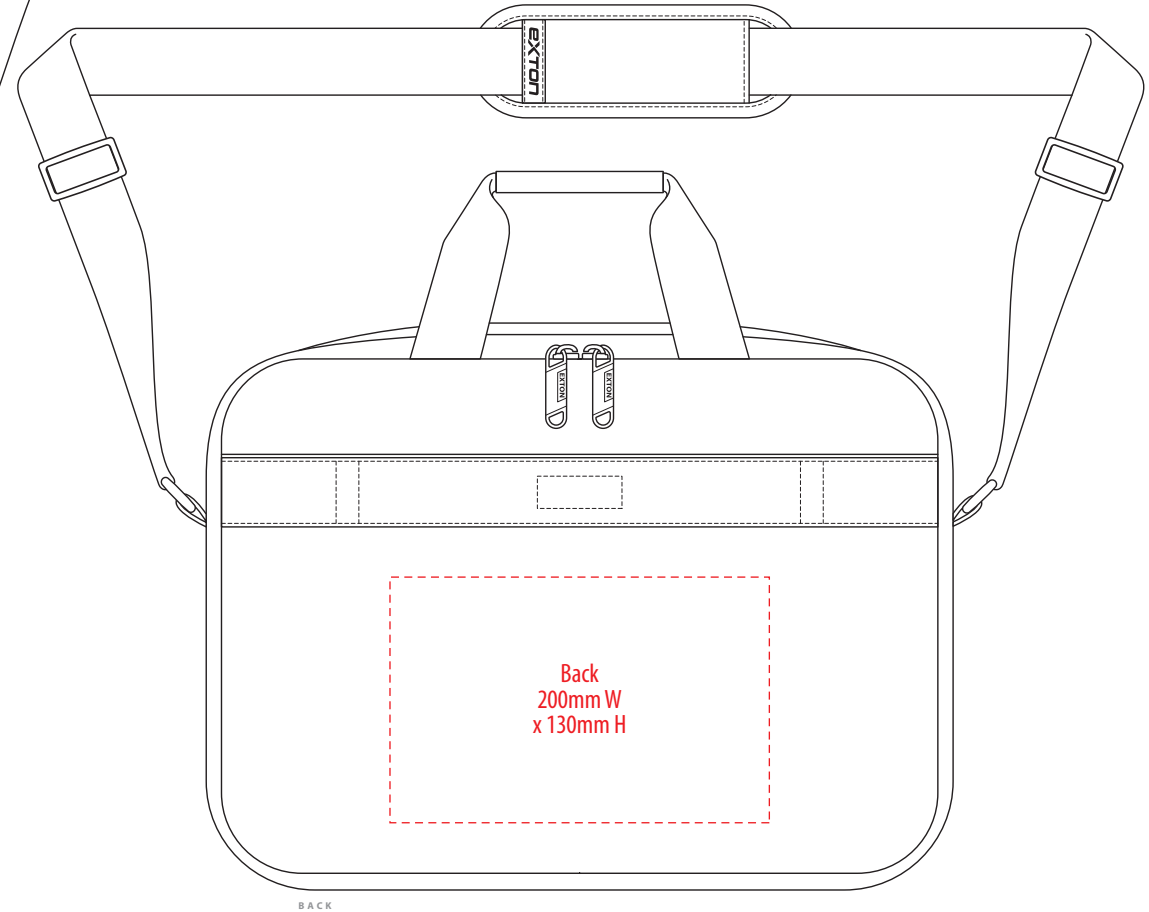

EX3240

EXTON

Front
150mm W x 90mm H

NOTE:

The maximum decoration area is a guide only and is greatly dependant on the logo shape.

Back
200mm W
x 130mm H

SUPACOLOUR / SCREENPRINT