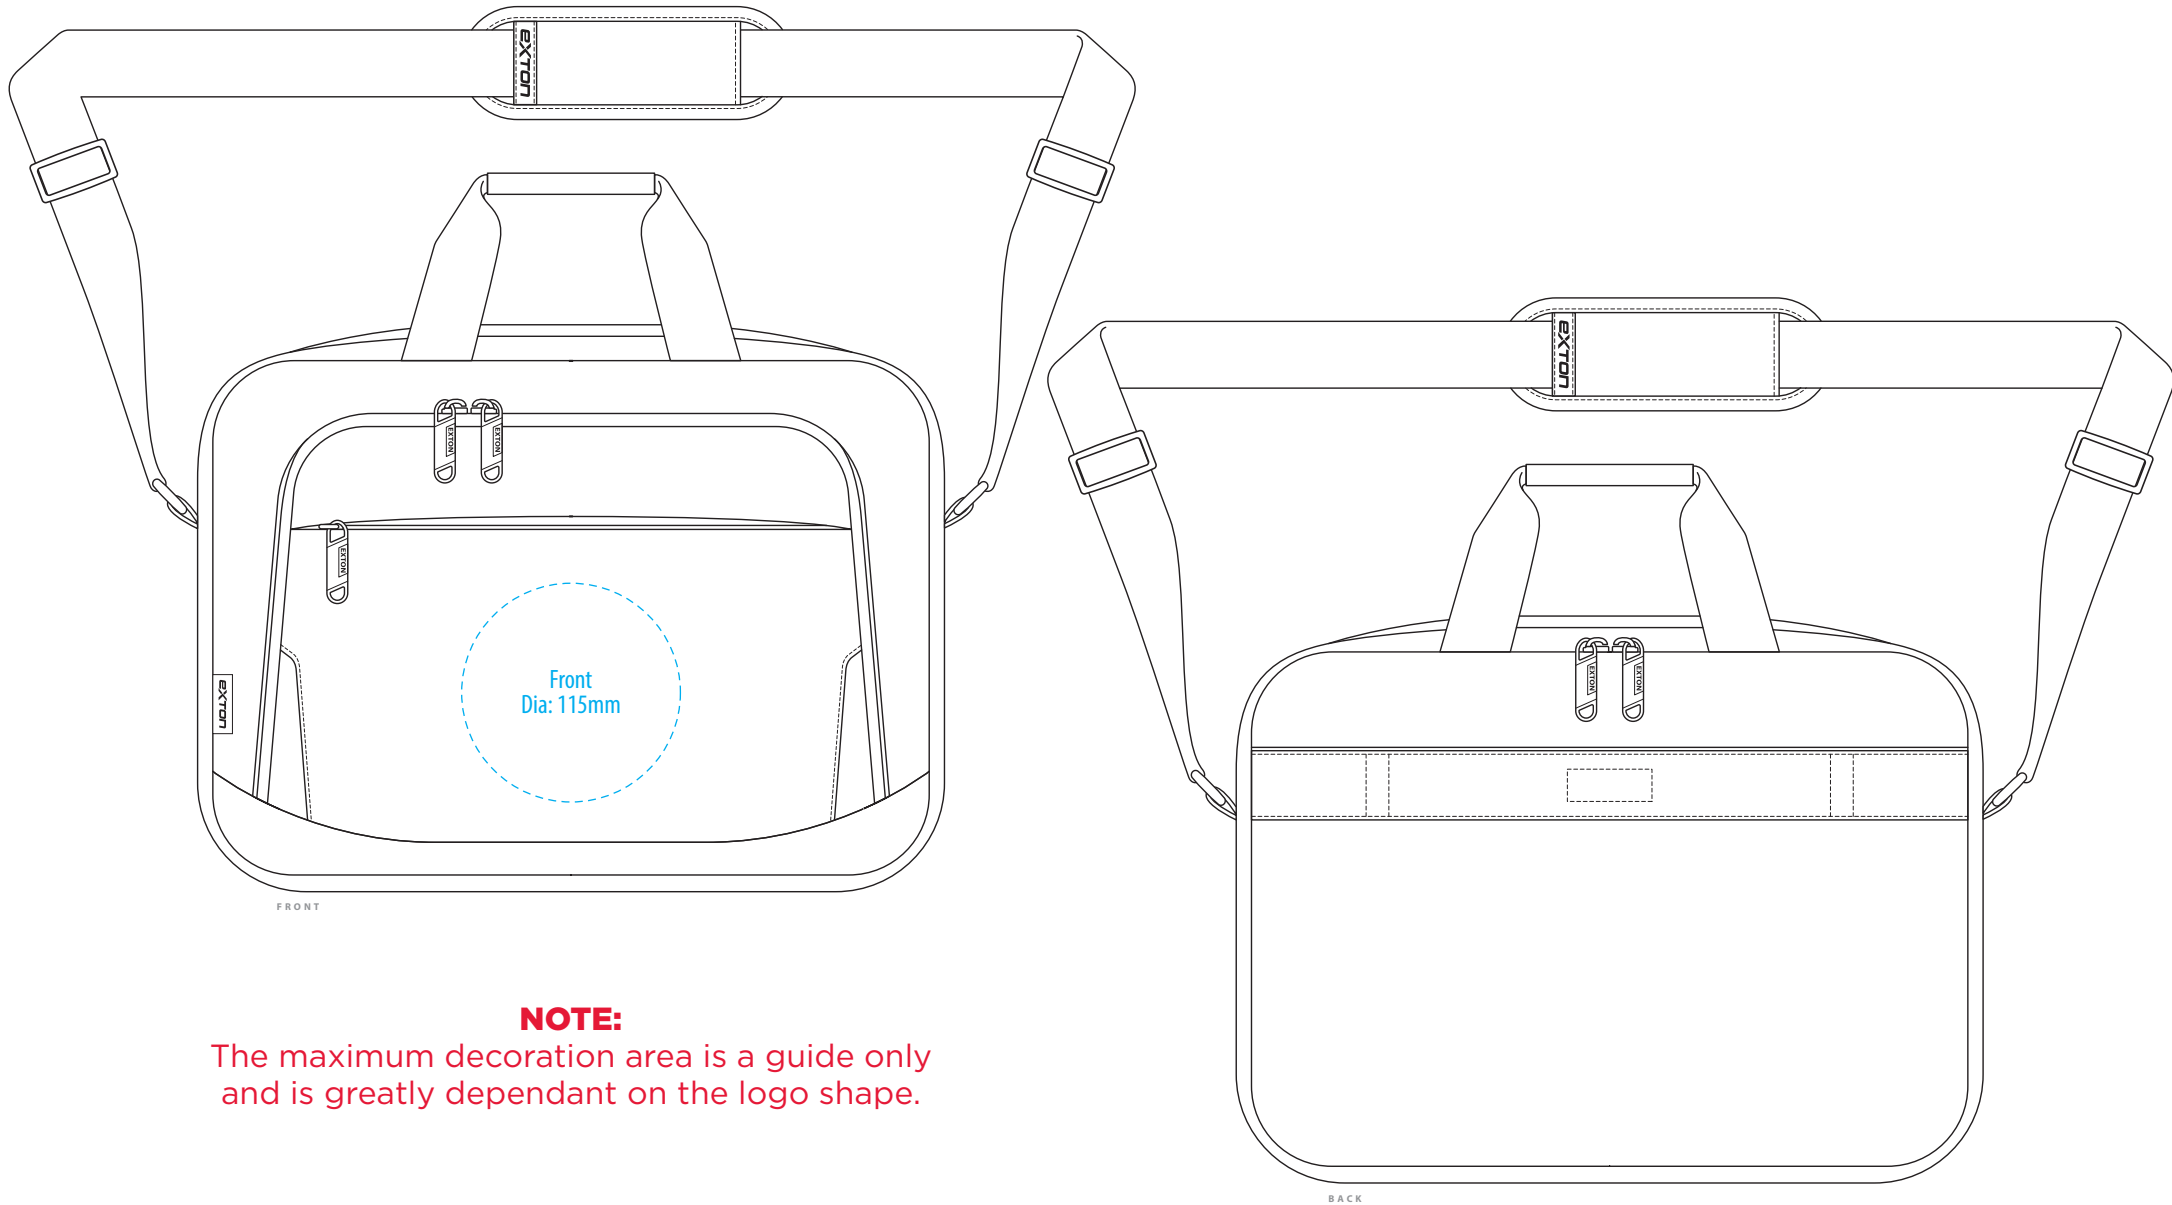

EX3240

EXTON

FRONT

BACK

COLOUR

EX3240

EXTON

EMBROIDERY / SUPASUB / SUPAETCH / SUPAFLEX

EX3240

EXTON

Front
150mm W x 90mm H

NOTE:

The maximum decoration area is a guide only and is greatly dependant on the logo shape.

Back
200mm W
x 130mm H

SUPACOLOUR / SCREENPRINT