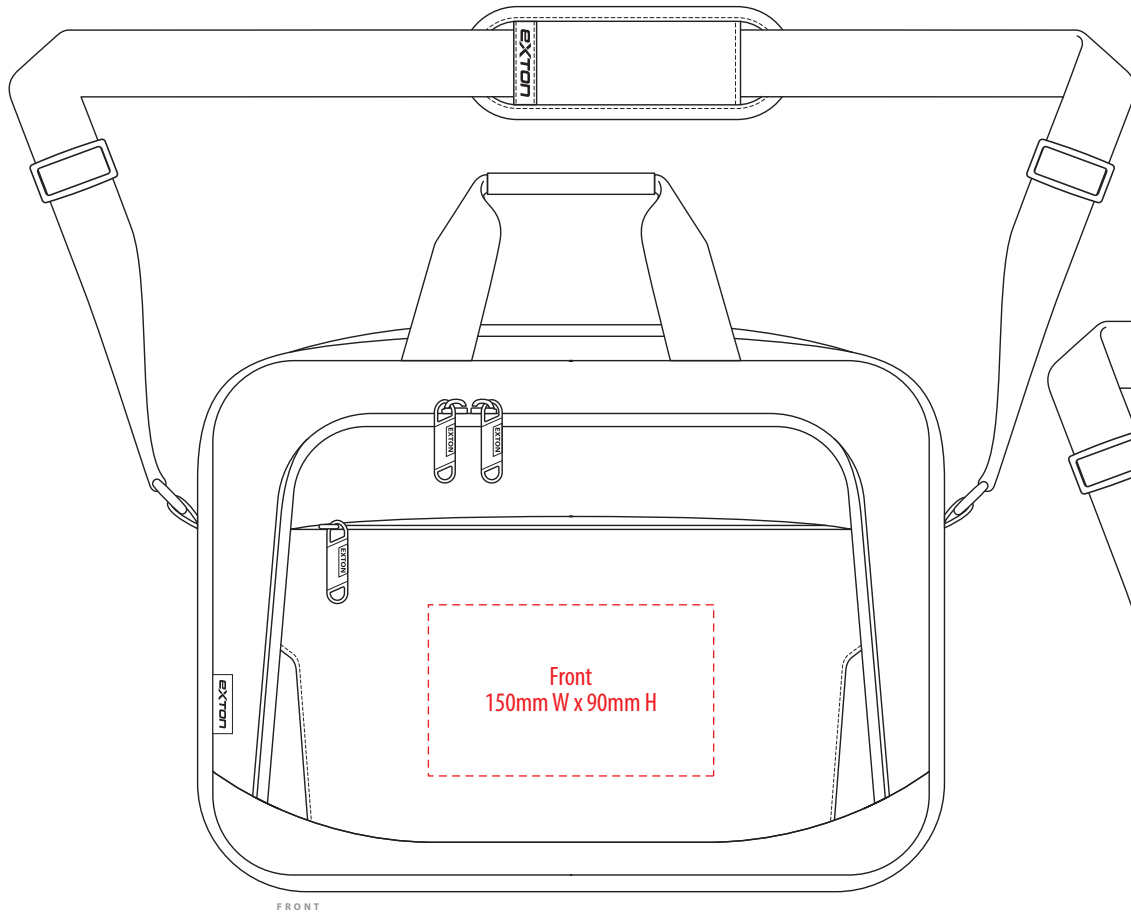

EX3240

EXTON

FRONT

BACK

COLOUR

EX3240

EXTON

EMBROIDERY / SUPASUB / SUPAETCH / SUPAFLEX

EX3240

EXTON

Front
150mm W x 90mm H

NOTE:

The maximum decoration area is a guide only and is greatly dependant on the logo shape.

Back
200mm W
x 130mm H

SUPACOLOUR / SCREENPRINT