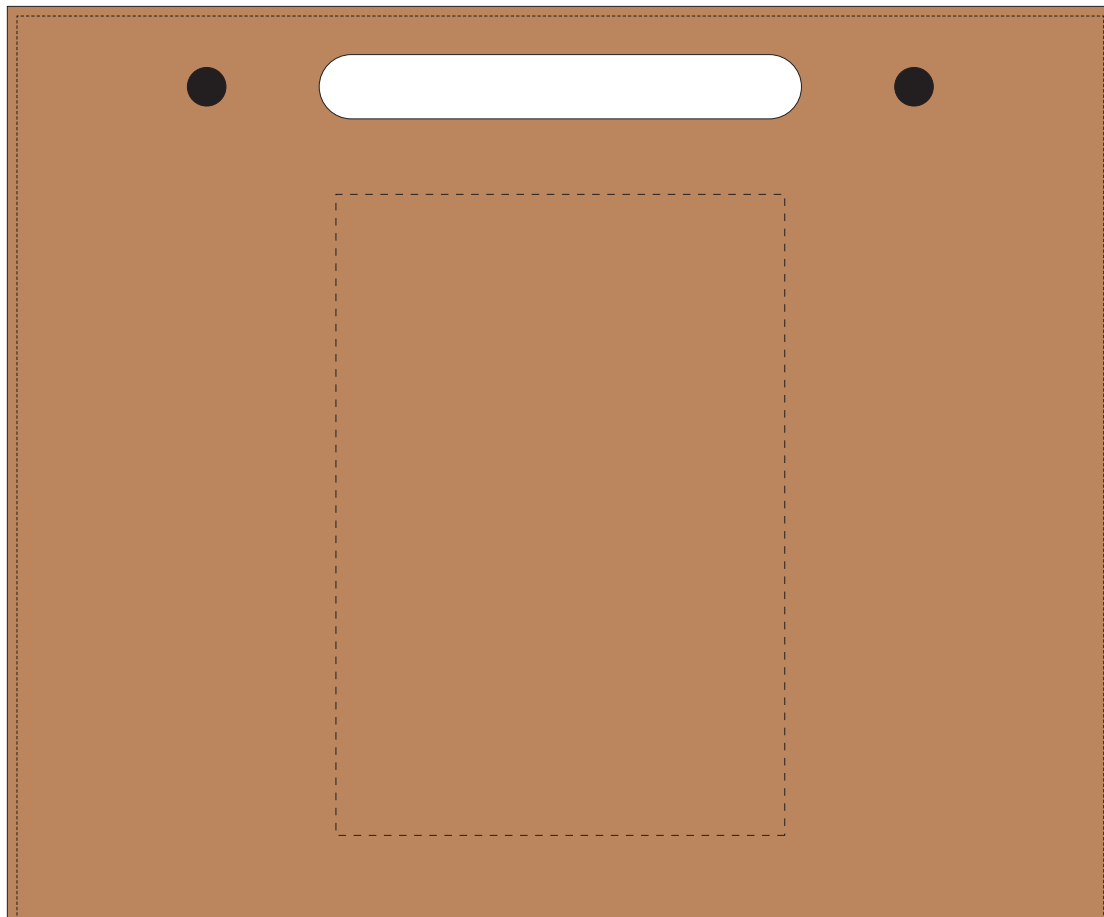

EC221 - Enviro Folder with Pen

Product Colour/s

(Please specify product colour/s here)

Product Size

285mm W x 345mm H

Actual Print Size

(Please specify actual print size here)

Print colour/s

(Please specify print colour/s here)

Print Method

- Screen Print: Folder: 160mm W x 160mm H
- Pad Print: Pen: 35mm W x 7mm H

ARTWORK (Folder 40% approx. | Pen 100% approx.)

NEW/REPEAT ORDER/REDO/BACK ORDER