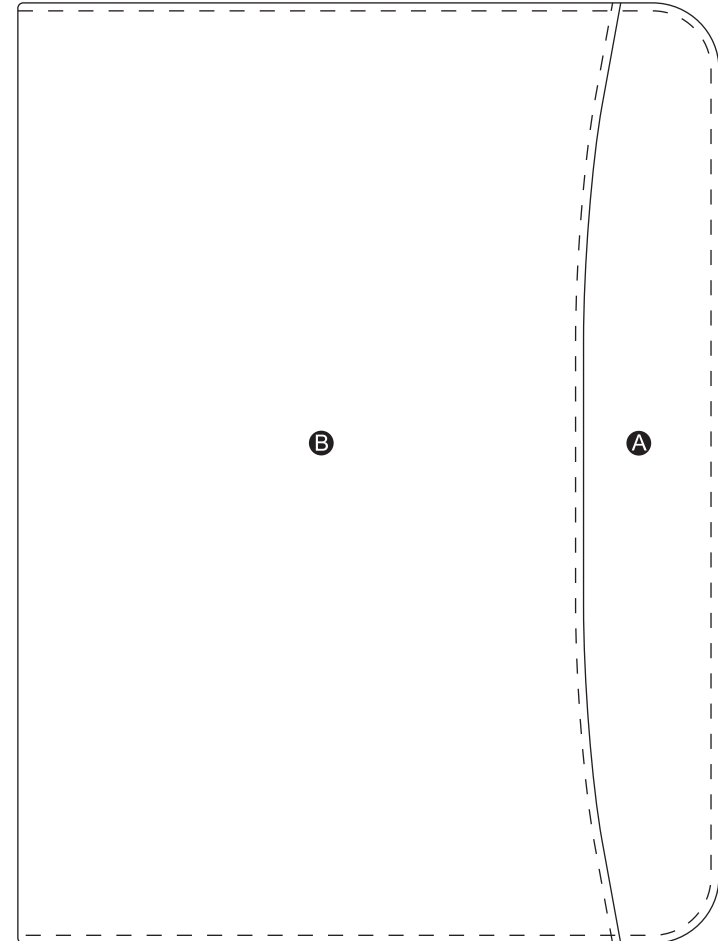

D999

Kyoto A4 Compendium with iPad Holder

JOB NO.

QUANTITY:

PRINT METHOD:

PRODUCT COLOUR:

PRINT COLOUR:

ADDITIONAL INFORMATION: Small details or text, including ®©™, may fill in and not be legible.

ARTWORK at 25% SIZE

PRODUCT DIMENSIONS: 265mm W x 355mm H

PRINT AREA

Digital/Transfer Print: Front: 120mm W x 190mm H

Pad Print: Panel: 15mm W x 100mm H

Mirror Finish Plate: 75mm w x 35mm h

Transfer Print Front

LAYOUT

@ 35%

Dotted line indicates maximum print area