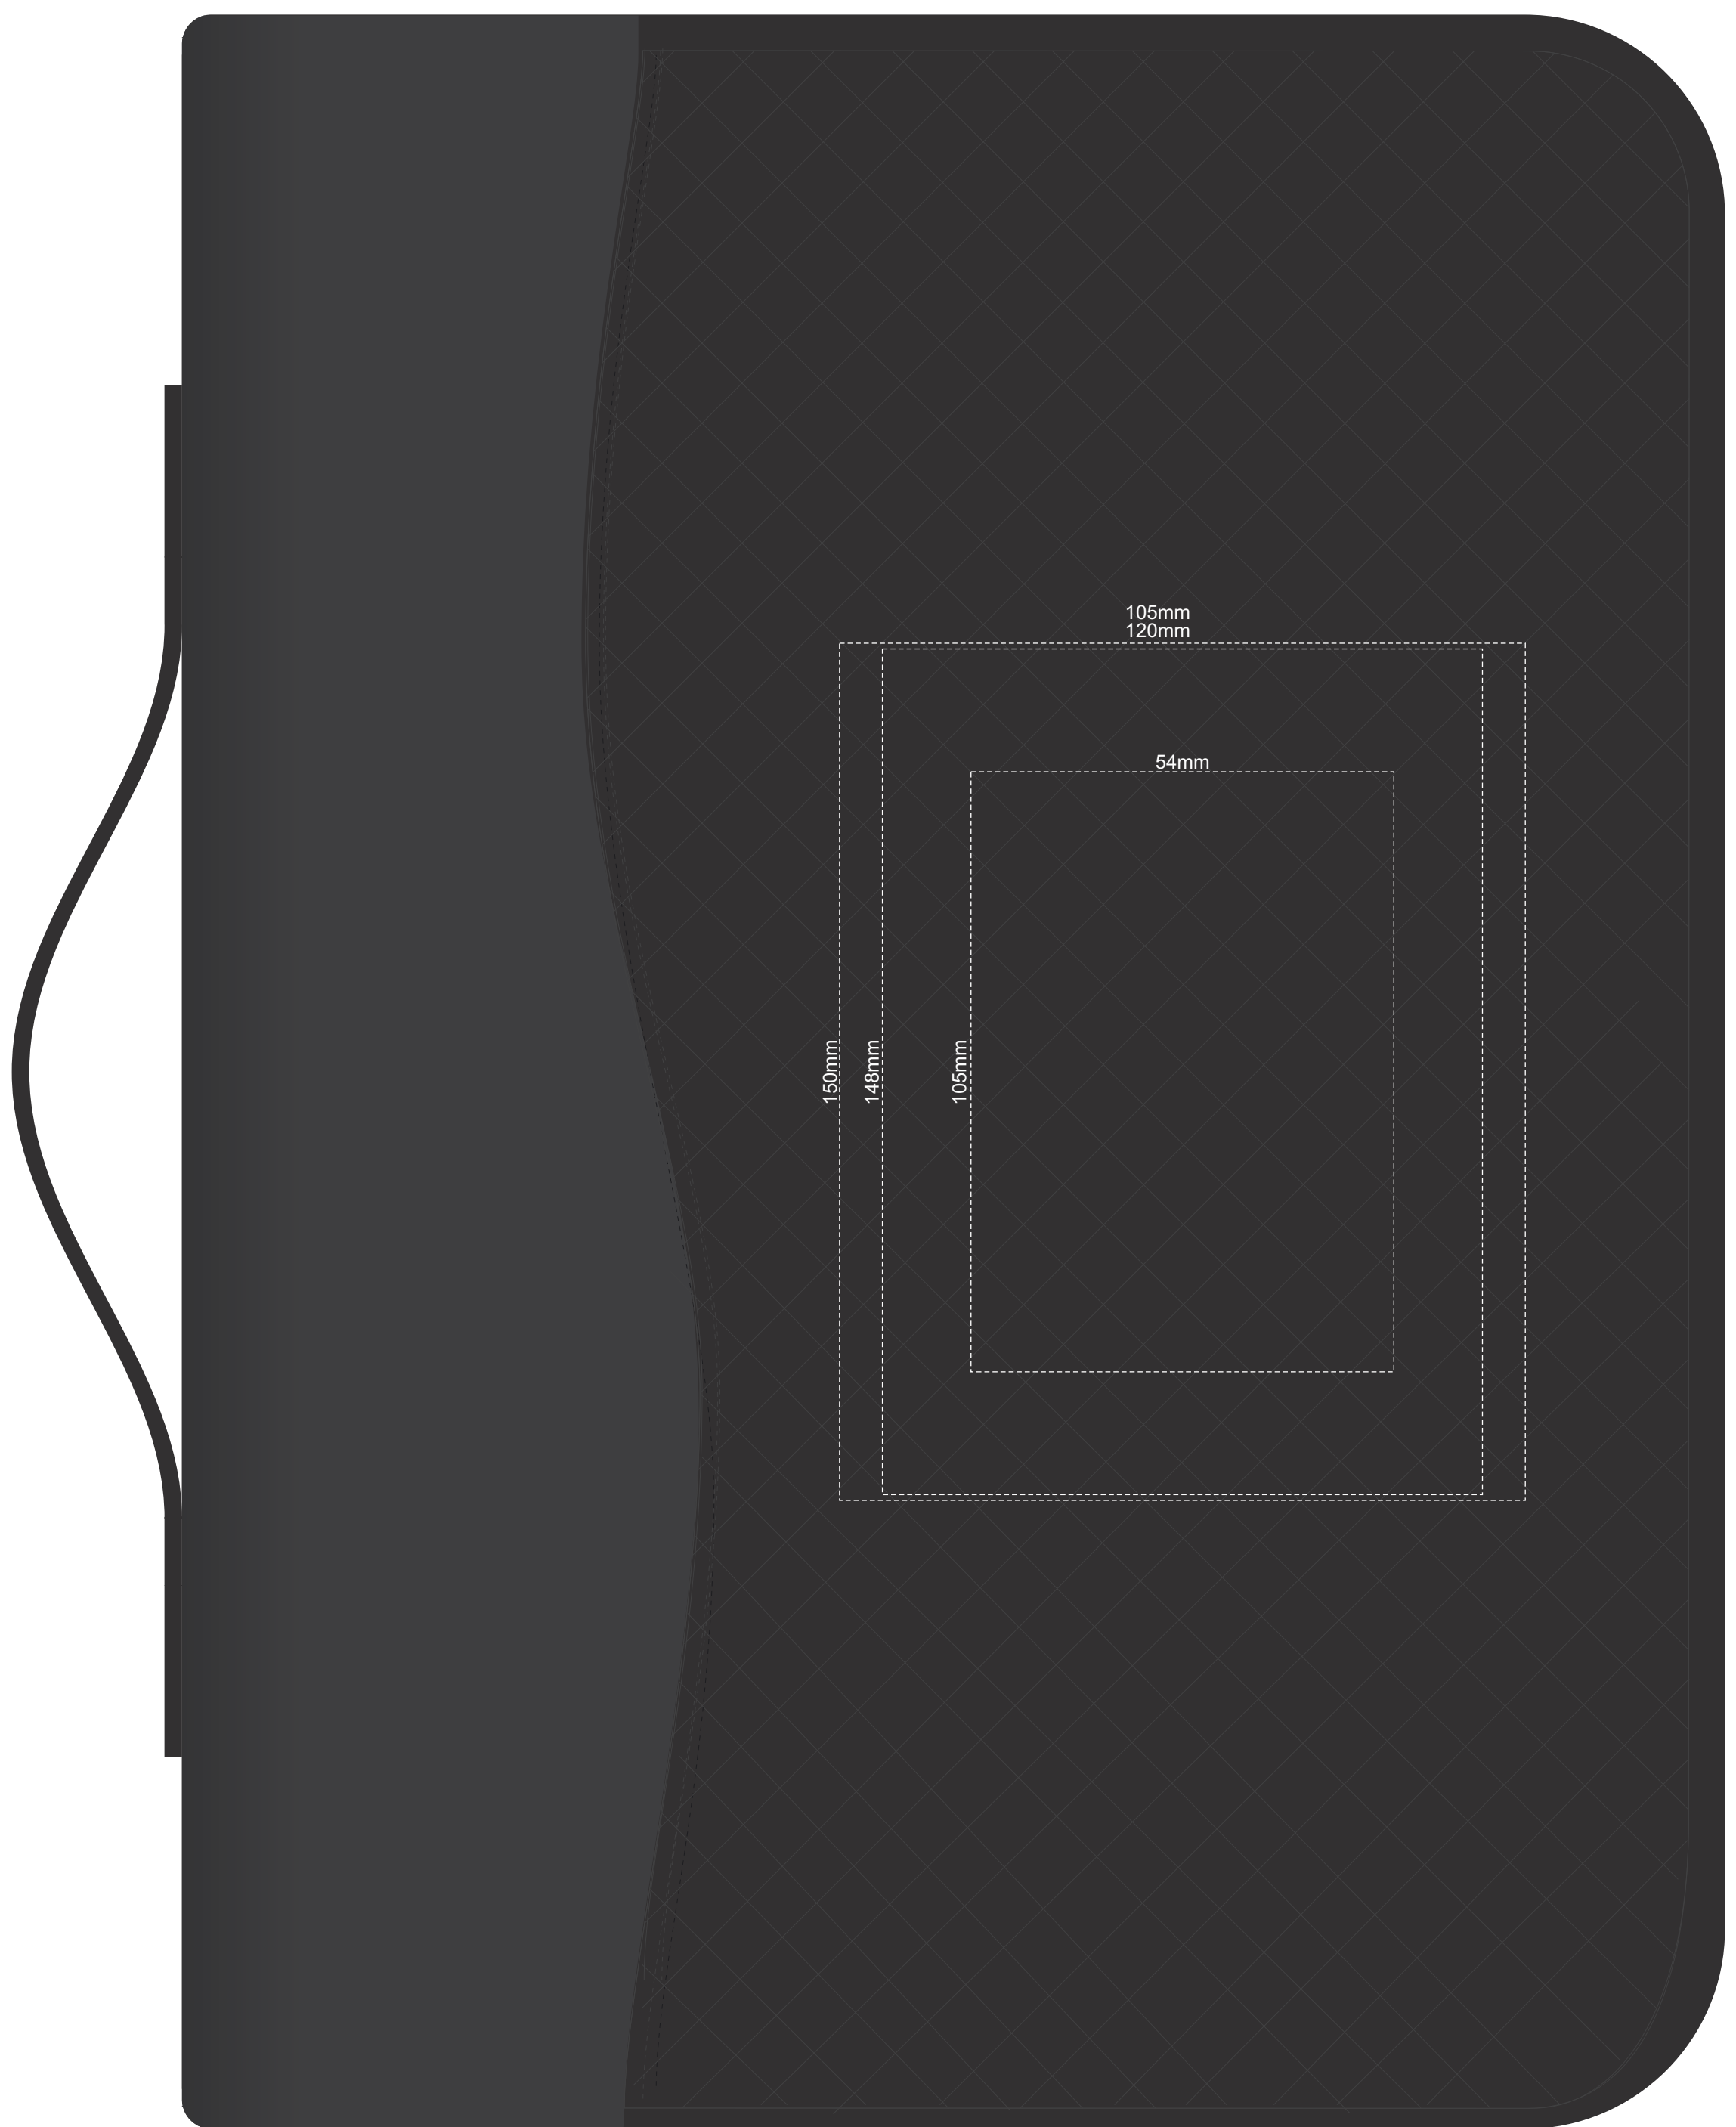

**Product Number:** D968  
**Product Name :** Conrad Zippered 3 x  
D Ring Compendium

**Branding**

**Digital Transfer**

Print Area: 74mm W x 105mm H  
Print Area: 105mm W x 148mm H  
Print Area: 120mm W x 150mm H

Digital Transfer

30% Actual size  
Digital Transfer

Colours Available

Finished print area : Digital Transfer  
Finished print area :  
Finished print area :  
Approx opposite positions

**NEW/REPEAT ORDER/REDO/BACK ORDER**

**Additional Notes/Art Instructions:**

\*Special art instructions that needs to be noted shall be placed here.

**Disclaimer noted:**

Colour proofs are to be used as a guide only. Line drawing is for approximate print positional guide only. Please familiarise yourself with the product prior to approving. It is not intended to be an exact scale or detailed representation. Small details or text, including <sup>TM</sup>®©, may fill in and not be legible. Dotted lines will not be printed and are for

100% Actual size  
Digital Transfer

150mm

148mm

105mm

105mm  
120mm

54mm