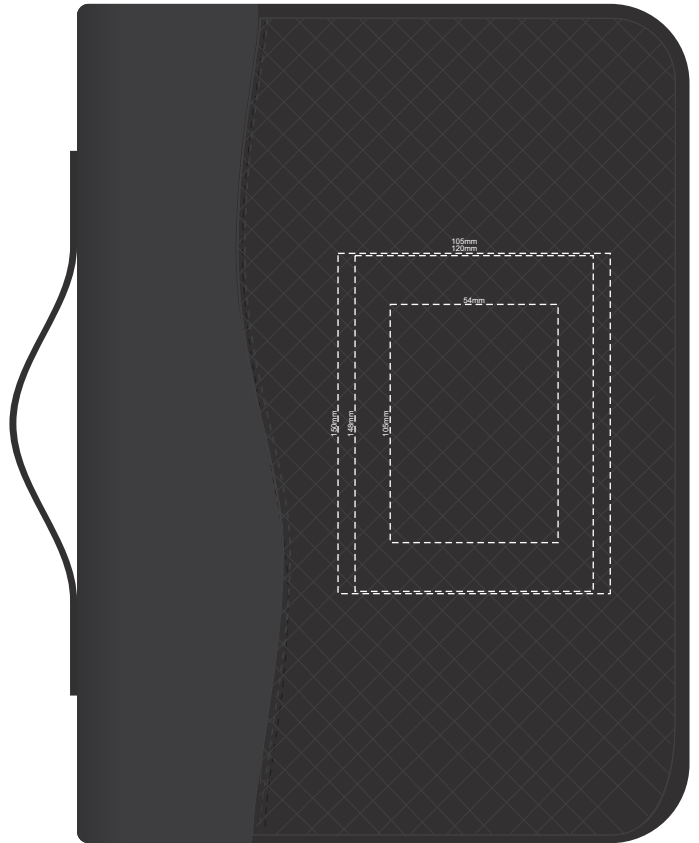

**Product Number:** D968  
**Product Name :** Conrad Zippered 3 x  
D Ring Compendium

**Branding**

**Digital Transfer**

Print Area: 74mm W x 105mm H  
Print Area: 105mm W x 148mm H  
Print Area: 120mm W x 150mm H

Digital Transfer

30% Actual size  
Digital Transfer

Colours Available

Finished print area : Digital Transfer  
Finished print area :  
Finished print area :  
Approx opposite positions

**NEW/REPEAT ORDER/REDO/BACK ORDER**

**Additional Notes/Art Instructions:**

\*Special art instructions that needs to be noted shall be placed here.

**Disclaimer noted:**

Colour proofs are to be used as a guide only. Line drawing is for approximate print positional guide only. Please familiarise yourself with the product prior to approving. It is not intended to be an exact scale or detailed representation. Small details or text, including <sup>TM</sup>®©, may fill in and not be legible. Dotted lines will not be printed and are for

100% Actual size  
Digital Transfer

150mm

148mm

105mm

105mm  
120mm

54mm