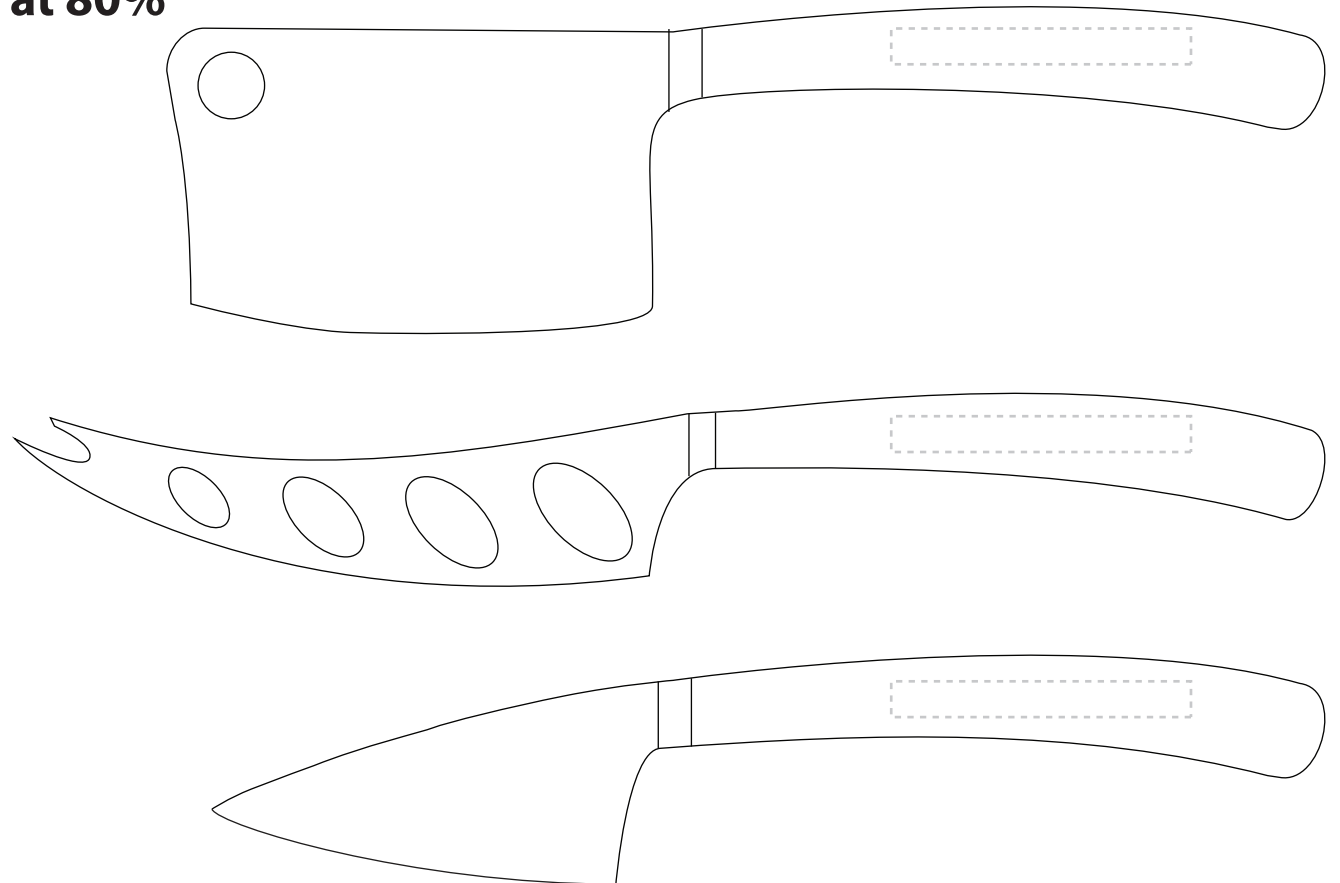

D154 Sheffield 3 Piece Cheese Set

JOB NO.

QUANTITY:

PRINT METHOD:

PRODUCT COLOUR:

PRINT COLOUR:

ADDITIONAL INFORMATION: *Small details or text, including ®, © and ™ may fill in and not be legible.*

ARTWORK 100%

Laser Engrave Knife Handles : 40mm w x 5mm h
Product Size: 234mm w x 160mm h

LAYOUT at 80%

Dotted line indicates maximum print area