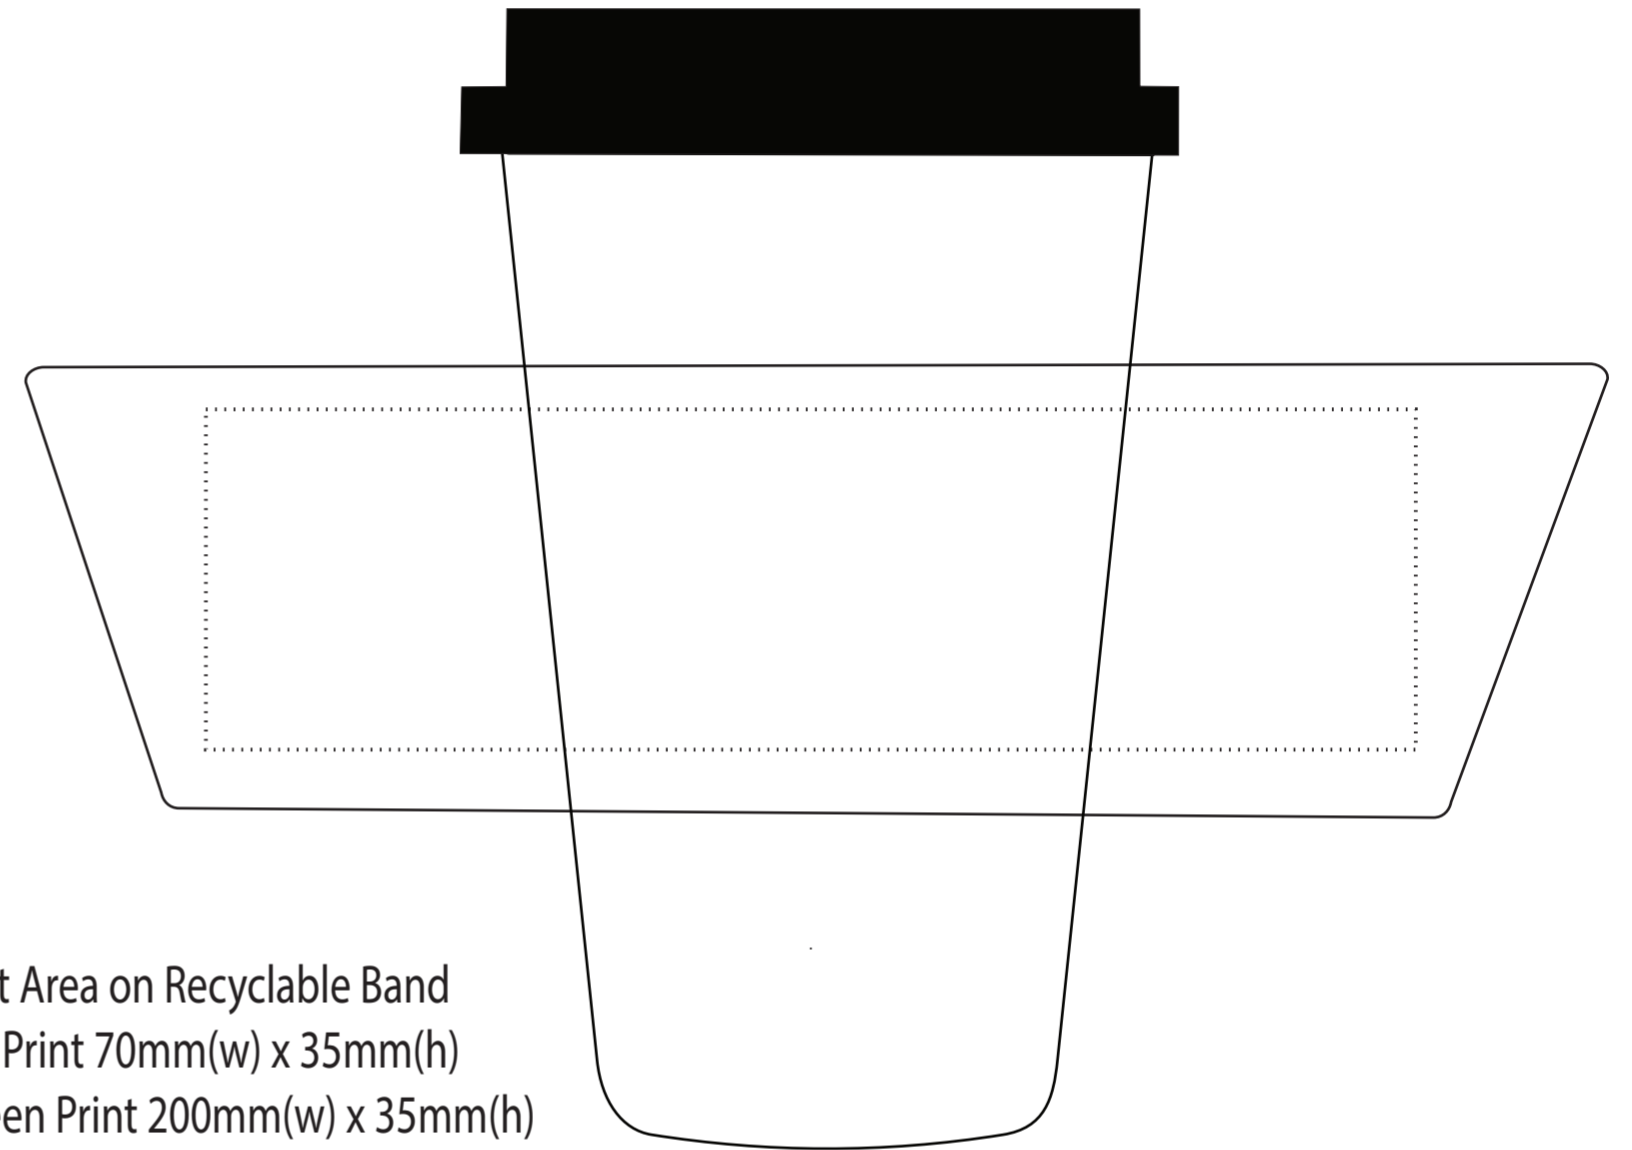

450ML LUNGO OR OZ CARRY CUP

print area
on band **NARROW BAND**
PAD PRINT 50X25MM
wrap print 200x25mm

CC125MM

print area
on band **WIDE BAND** extra cost for wide band
PAD PRINT- 50X45mm
wrap print 160x45mm

CC125MM

Print Area on Recyclable Band
Pad Print 70mm(w) x 35mm(h)
Screen Print 200mm(w) x 35mm(h)
Digital Print 35mm(w) x 35mm(h)

Reusable Plug for Lid Available at extra cost