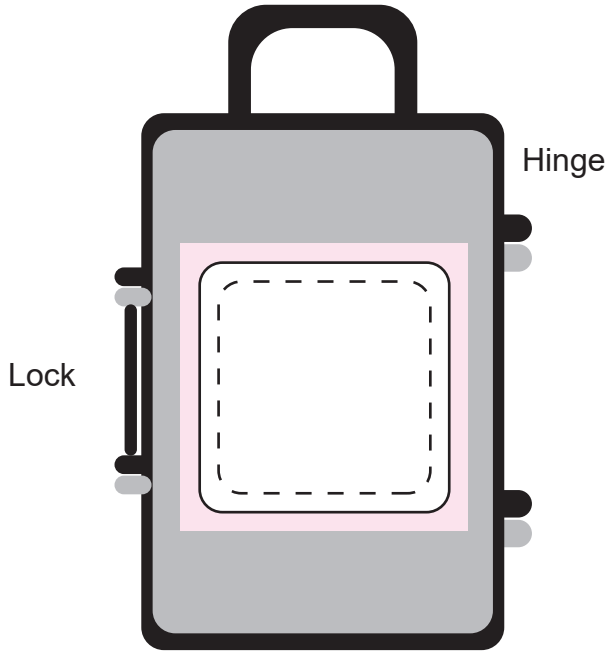

ART APPROVAL

All colours used in this document are indicative only and they may vary across a variety of printing techniques and confectionery

100% Sticker on Front of Case

Sticker - 100%

Sticker Size: 33mmW x 33mmH

Bleed: 3mm

Safe Print Area: 28mmW x 28mmH

When artwork is printed,
there can be movement of up to 3mm

Image Impression Only
NOT to Scale

Product Code : CC070D

Description : Acrylic Carry-On Case filled with 50g mini M&Ms
Order# :
Company Name :
Contact :
Sticker Size : 33mmW x 33mmH
Print Colour : **Customer must provide PMS Colour print guide**
Quantity :
Delivery Date :