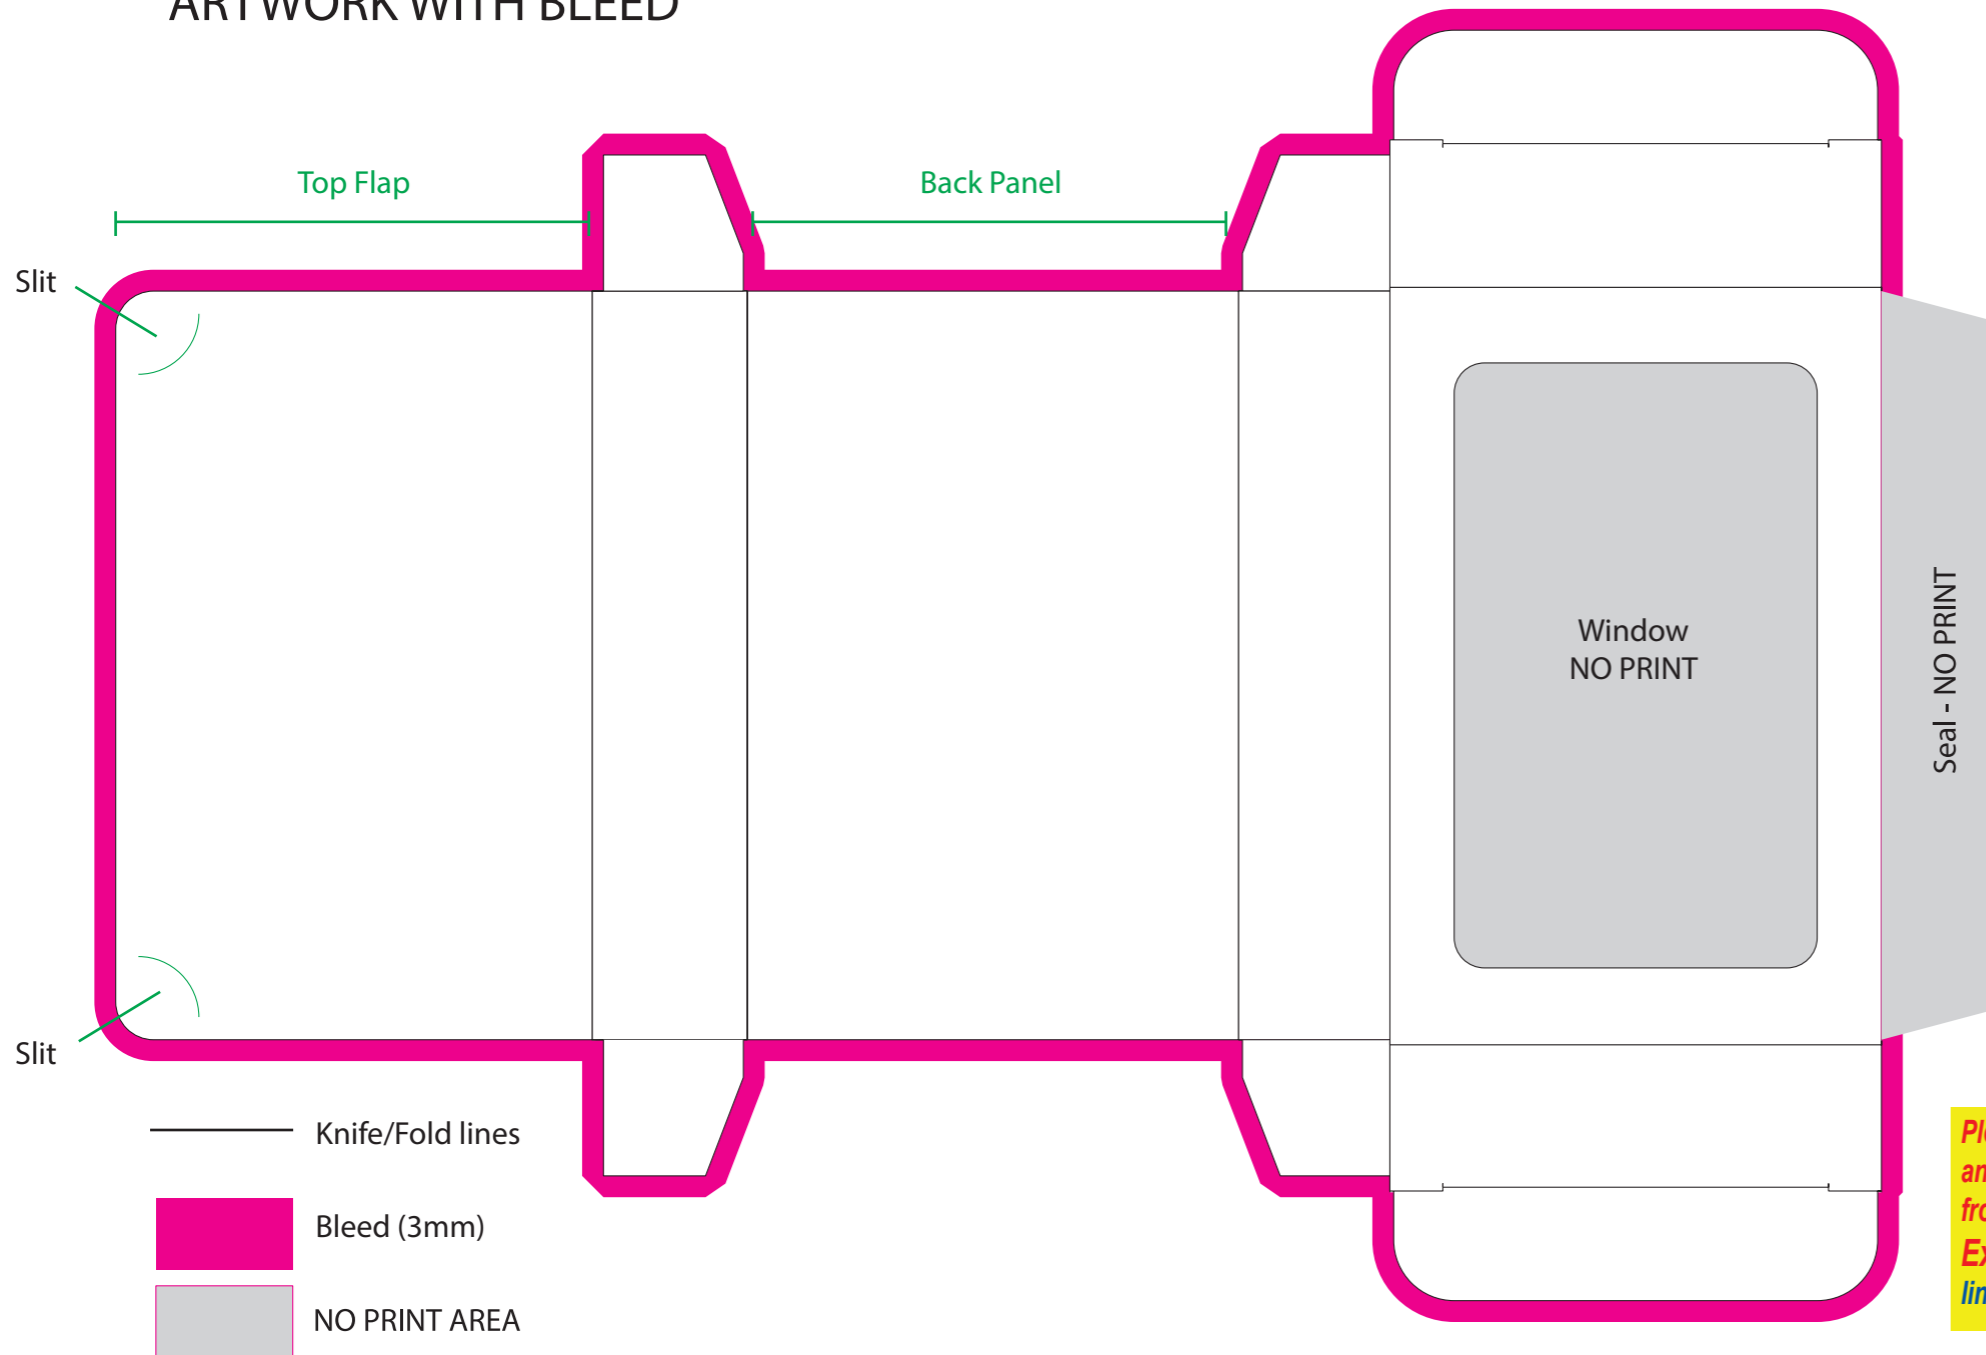

SCALE 100%
ARTWORK WITH BLEED

Image Impression Only
NOT TO SCALE

Please note: Wrappers are printed digitally, please provide PMS colours if a close match is crucial and please inform us of this when ordering. If PMS colours are not provided we will print directly from the file and resulting print will be taken as correct. Not all PMS colours can be matched. Exact PMS colour match is NOT guaranteed. It is highly recommended that editable linework is provided, without this we cannot be held responsible for colour discrepancies

Product Code : CC069DPRINT

Description : Full Colour Printed Bizzard Box with Mini M&Ms 50G
 Order# :
 Company Name :
 Contact :
 Print Colour : **Customer must provide PMS Colour print guide**
 Quantity :
 Delivery Date :