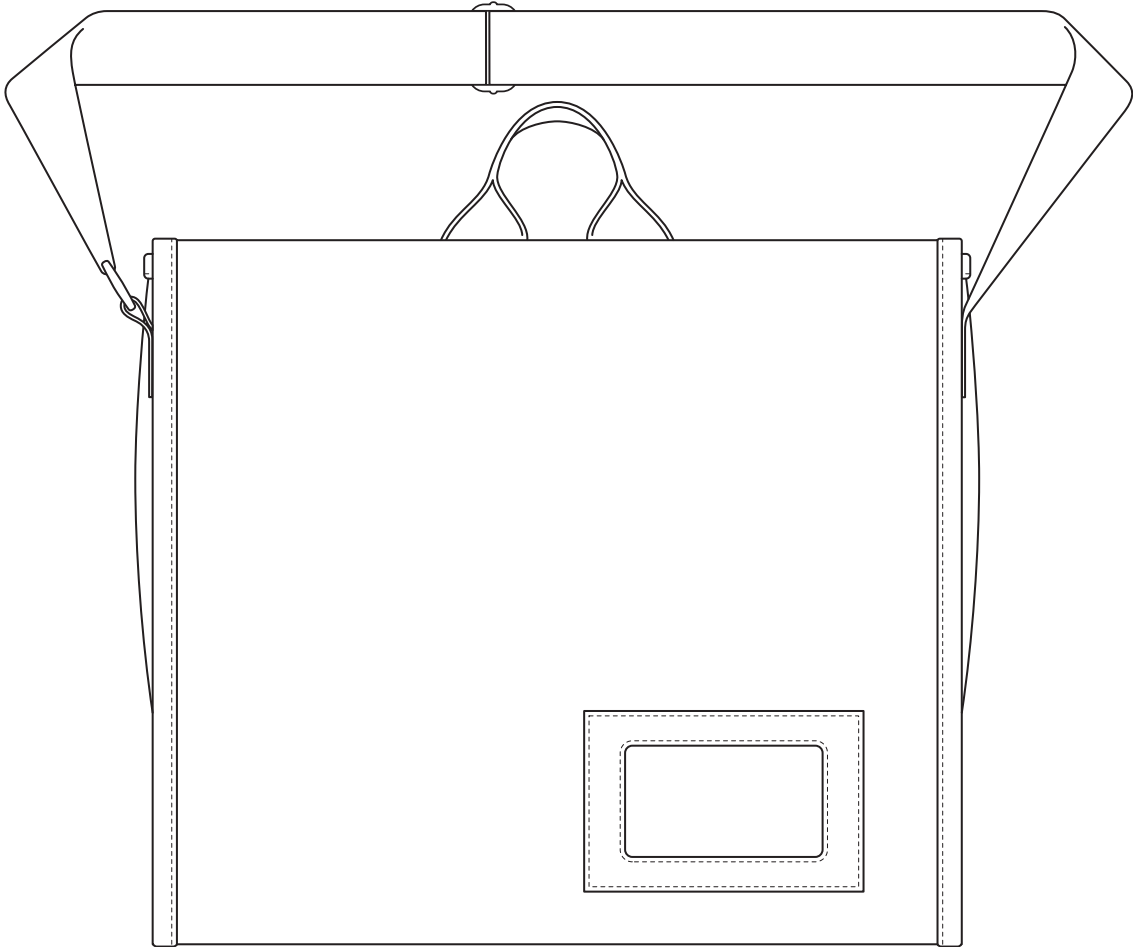

B386

FRONT

BACK

COLOUR

B386

FRONT

BACK

NOTE: The maximum decoration area is a guide only and is greatly dependant on the logo shape.

EMBROIDERY / SUPASUB / SUPAETCH / SUPAFLEX

B386

FRONT

BACK

NOTE: The maximum decoration area is a guide only and is greatly dependant on the logo shape.

SUPACOLOUR / SCREENPRINT