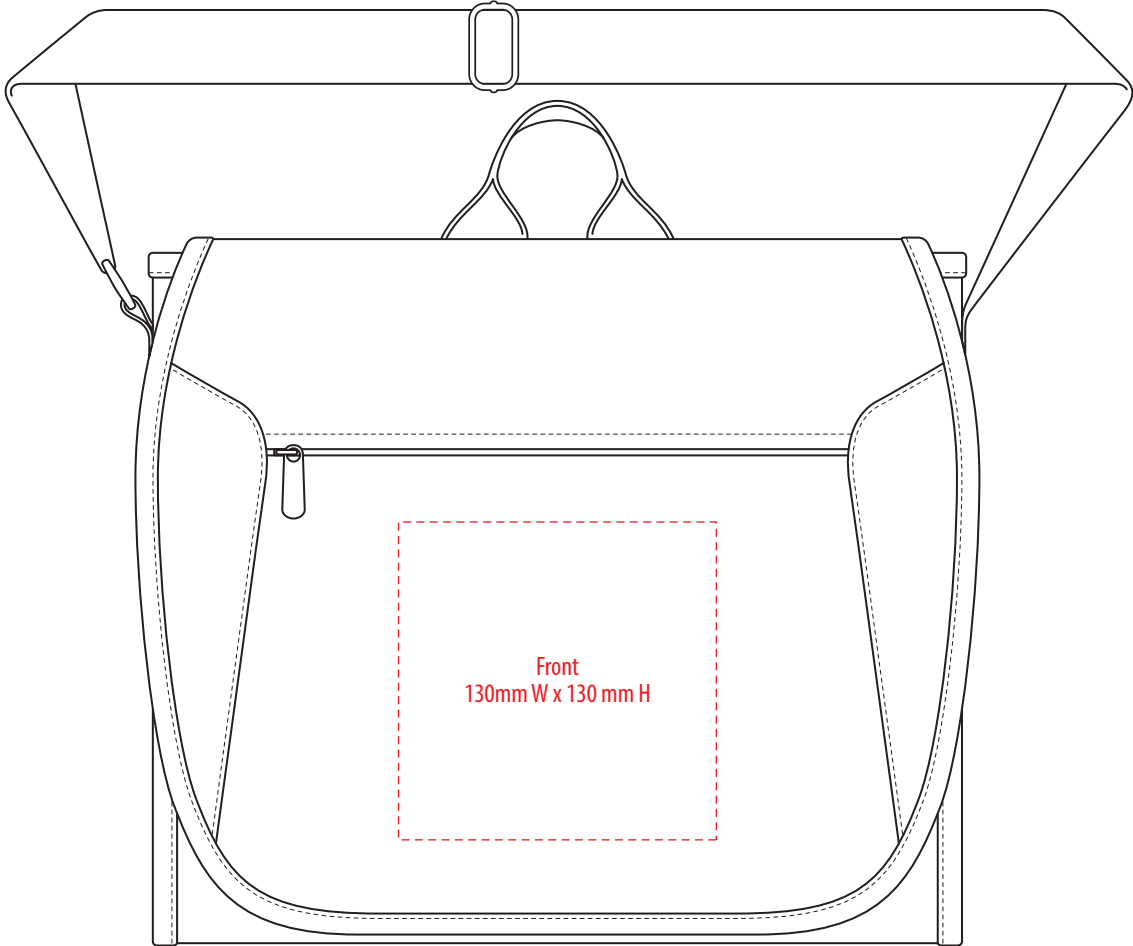

B386

FRONT

BACK

COLOUR

B386

FRONT

BACK

NOTE: The maximum decoration area is a guide only and is greatly dependant on the logo shape.

EMBROIDERY / SUPASUB / SUPAETCH / SUPAFLEX

B386

FRONT

BACK

NOTE: The maximum decoration area is a guide only and is greatly dependant on the logo shape.

SUPACOLOUR / SCREENPRINT