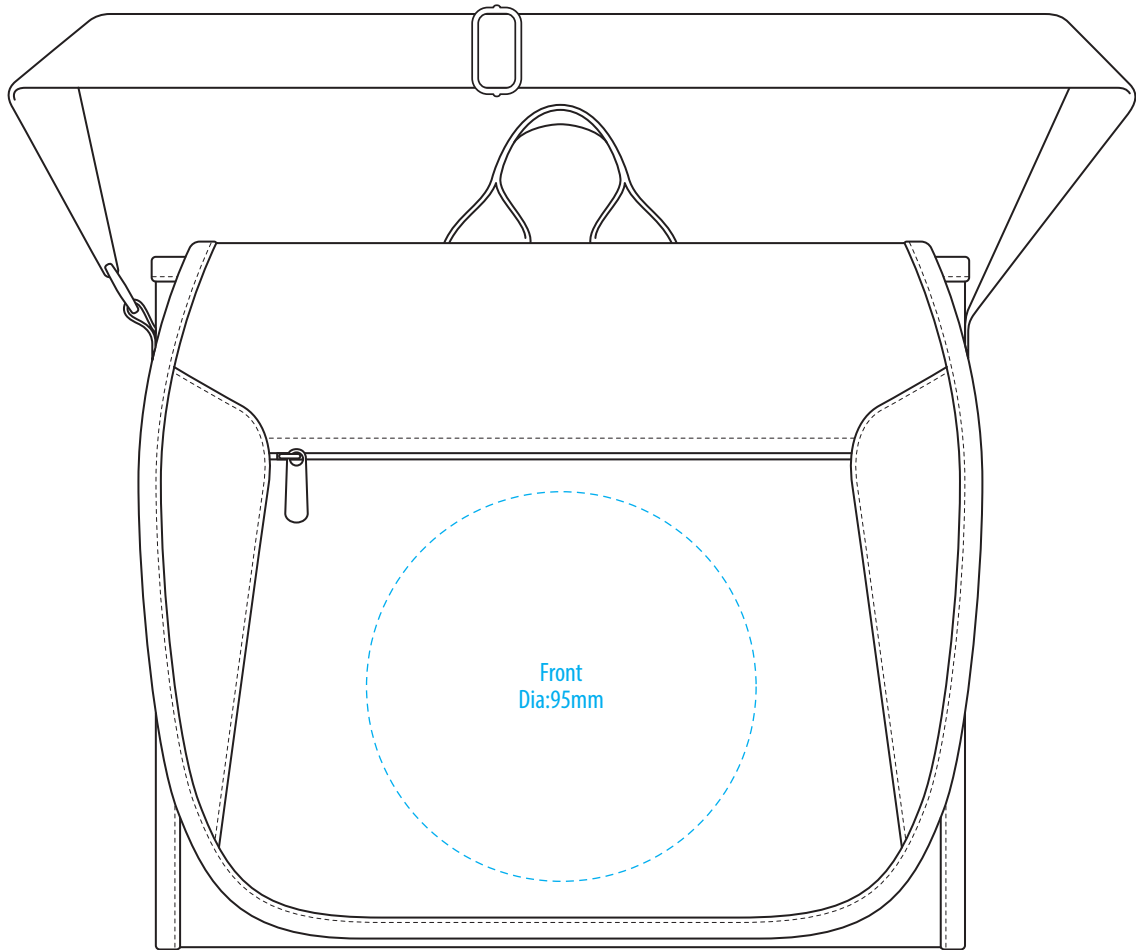

B386

FRONT

BACK

COLOUR

B386

FRONT

BACK

NOTE: The maximum decoration area is a guide only and is greatly dependant on the logo shape.

EMBROIDERY / SUPASUB / SUPAETCH / SUPAFLEX

B386

FRONT

BACK

NOTE: The maximum decoration area is a guide only and is greatly dependant on the logo shape.

SUPACOLOUR / SCREENPRINT