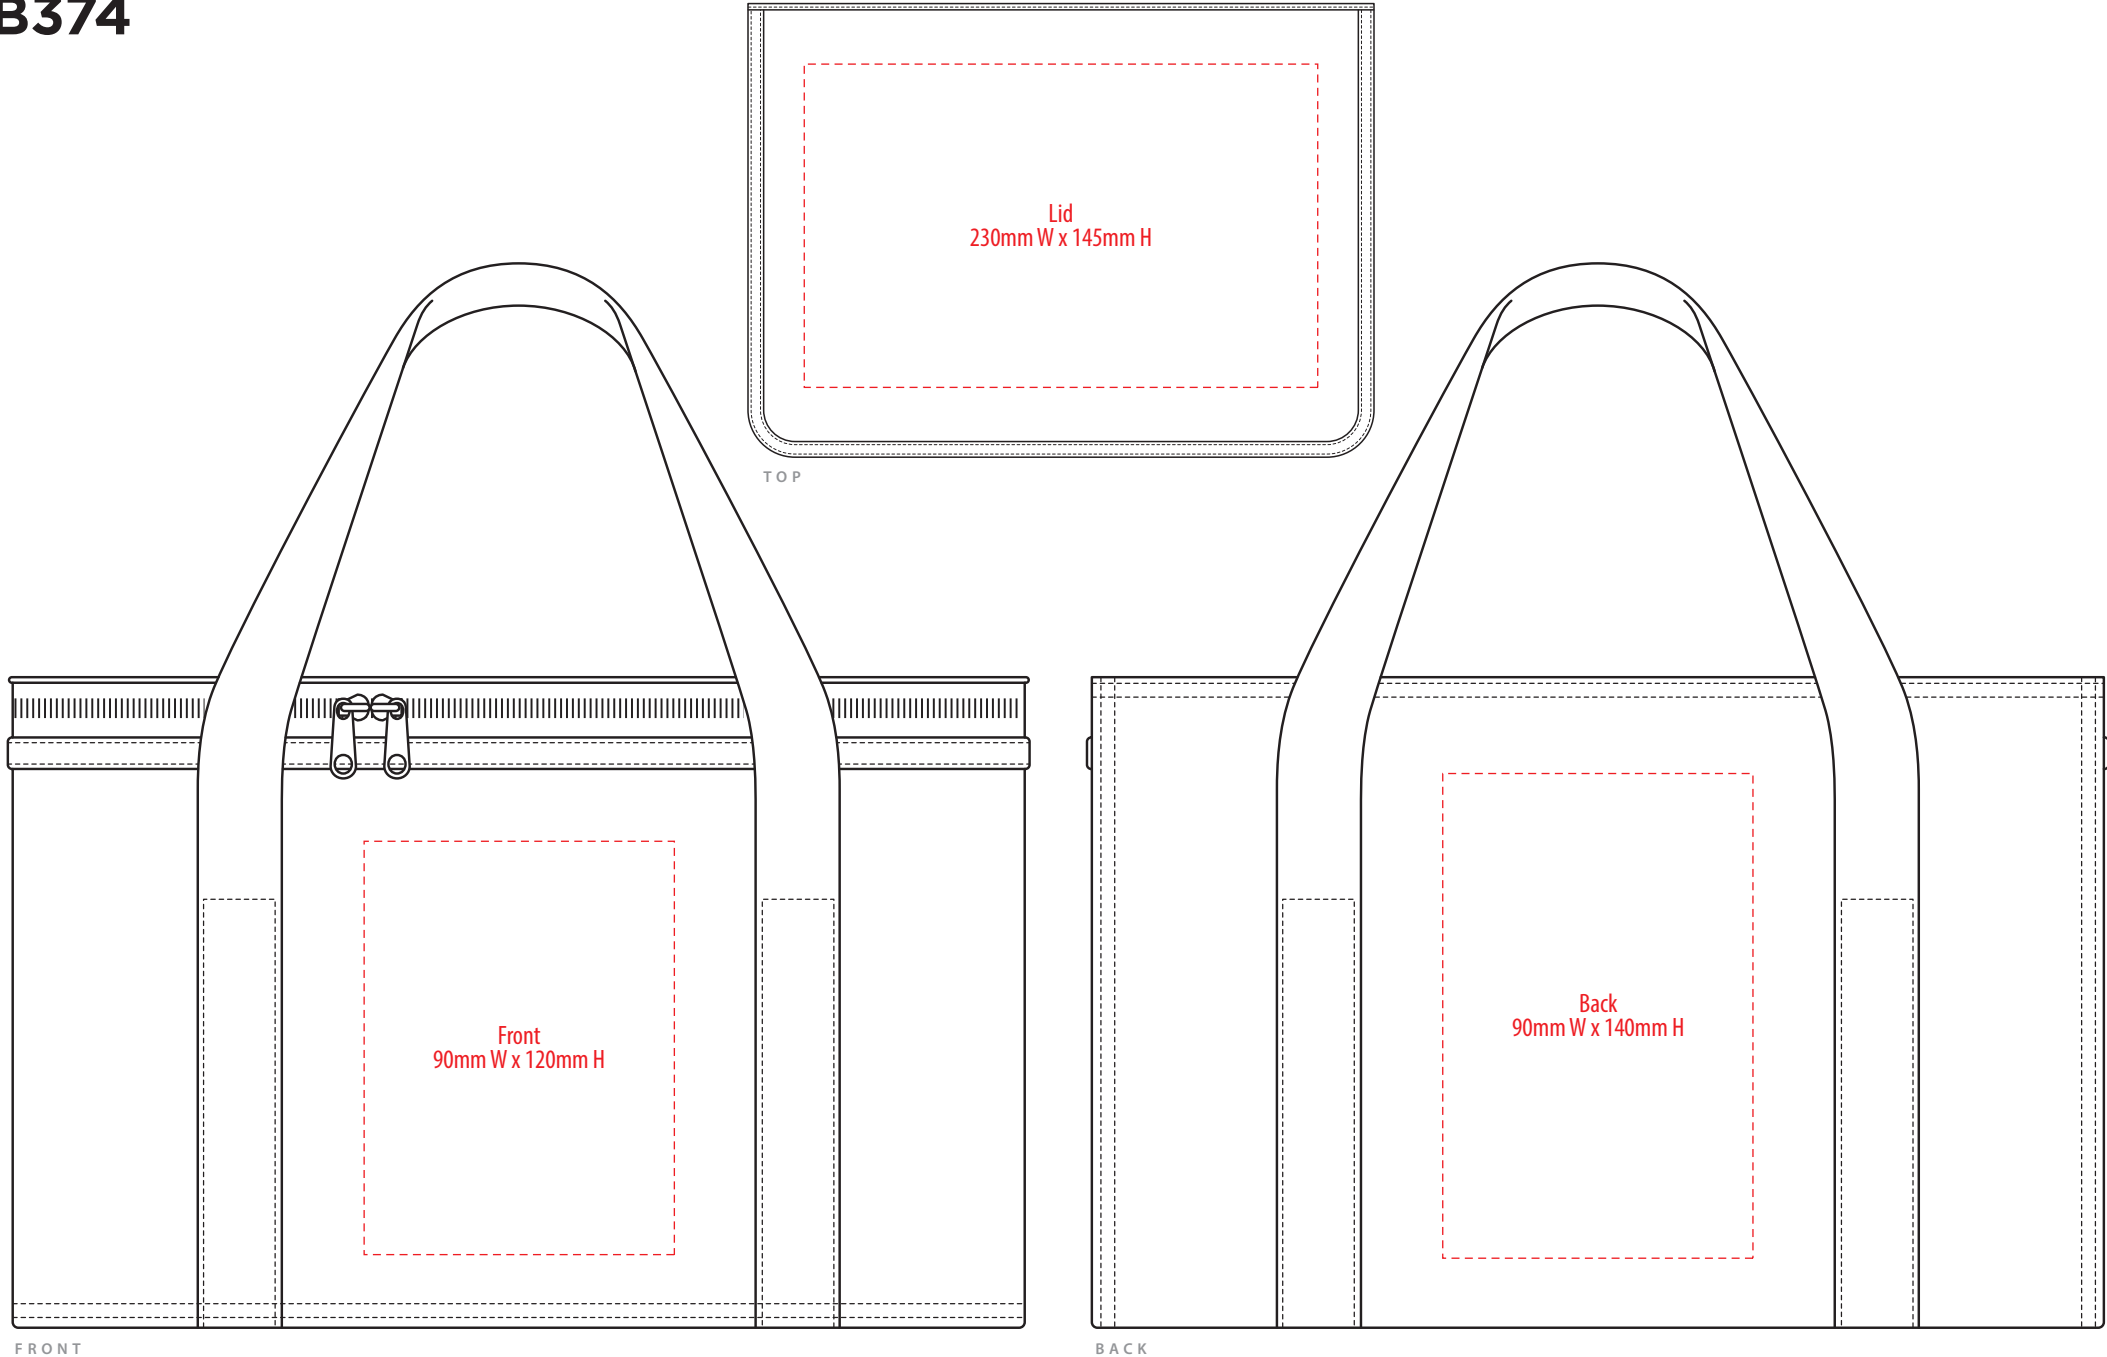

B374

TOP

FRONT

BACK

COLOUR

B374

NOTE: The maximum decoration area is a guide only and is greatly dependant on the logo shape.

SUPACOLOUR / SCREENPRINT