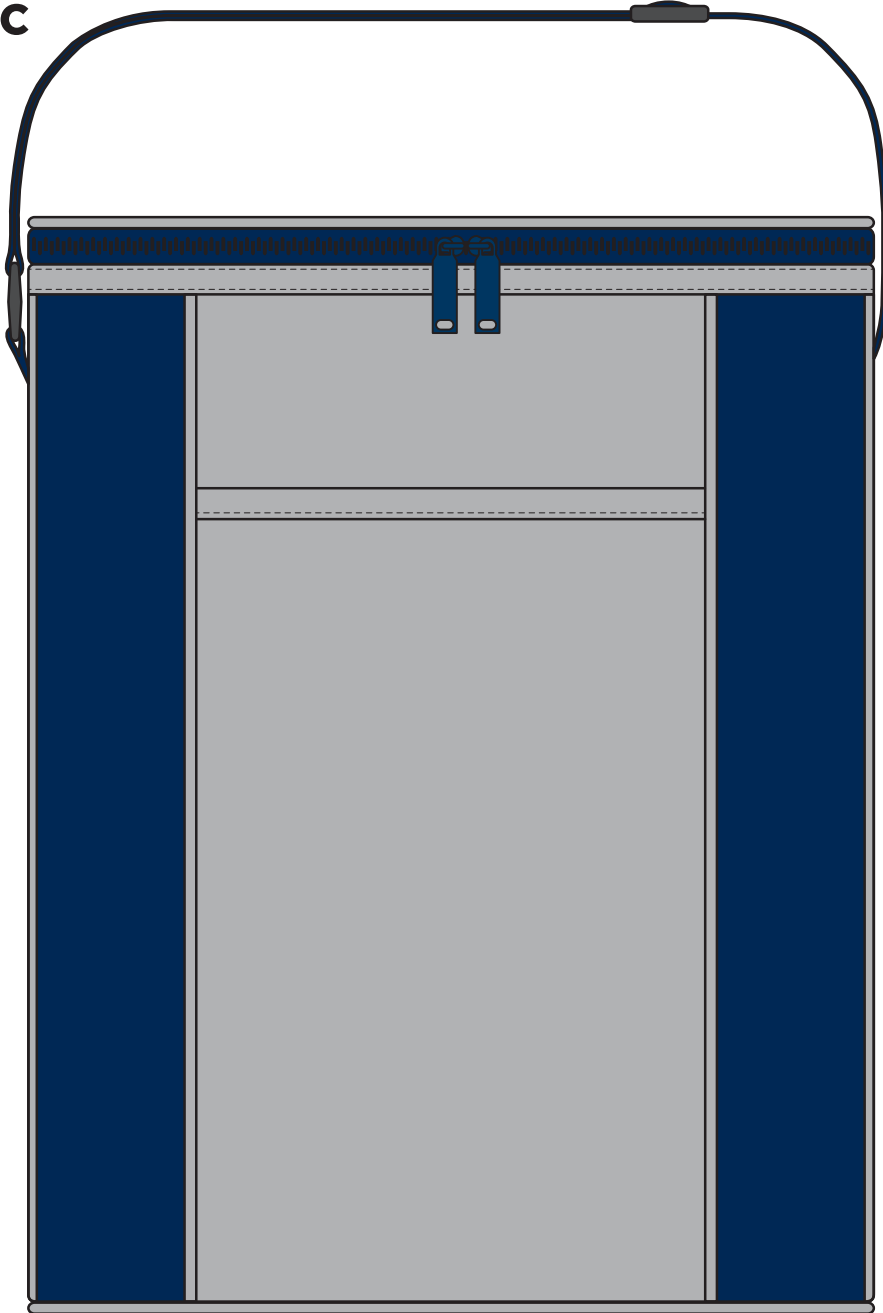

B274c

FRONT

BACK

-----  
COLOUR

B274c

FRONT

BACK

**NOTE:** The maximum decoration area is a guide only and is greatly dependant on the logo shape.

-----  
SUPACOLOUR / SCREENPRINT