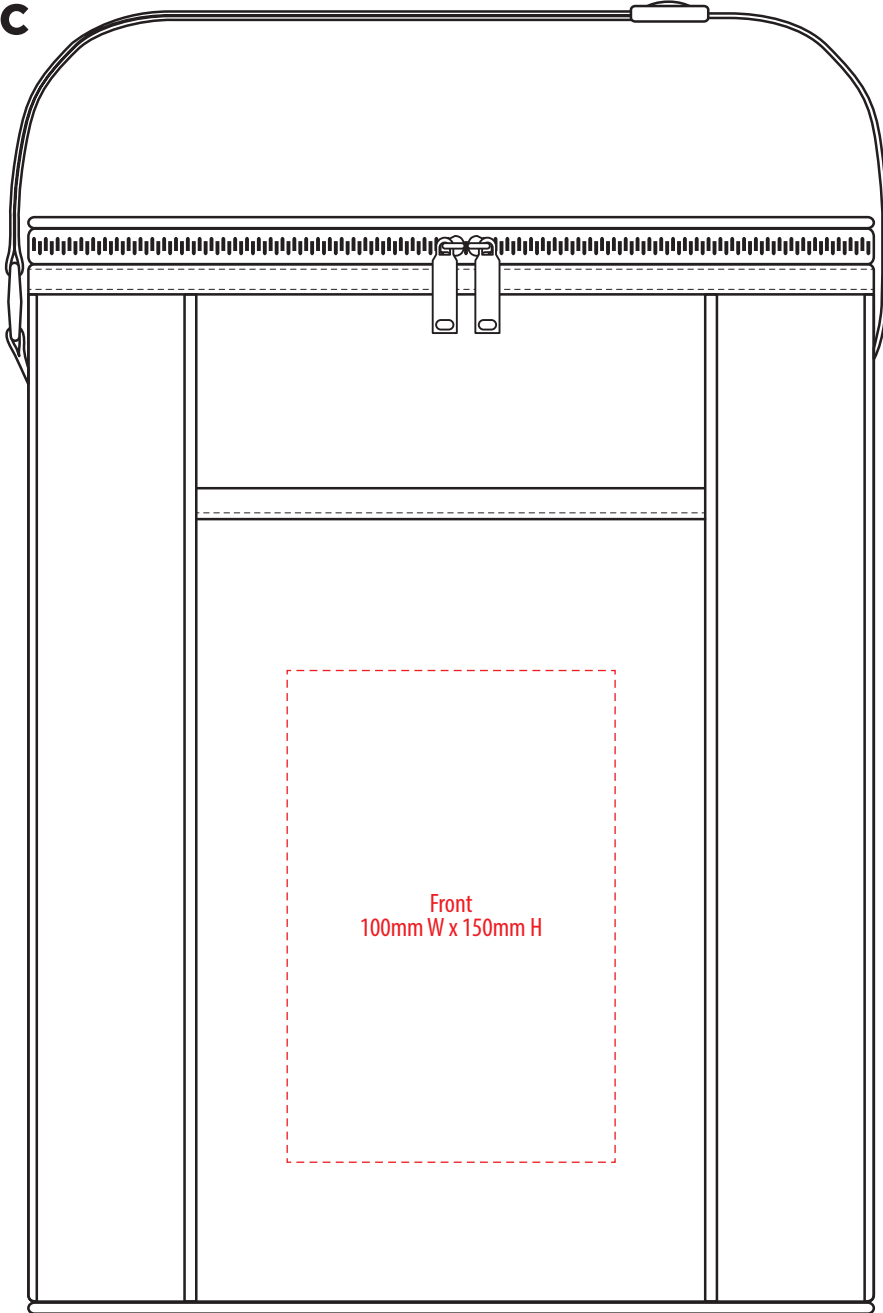

B274c

FRONT

BACK

-----  
COLOUR

B274c

FRONT

BACK

**NOTE:** The maximum decoration area is a guide only and is greatly dependant on the logo shape.

-----  
SUPACOLOUR / SCREENPRINT