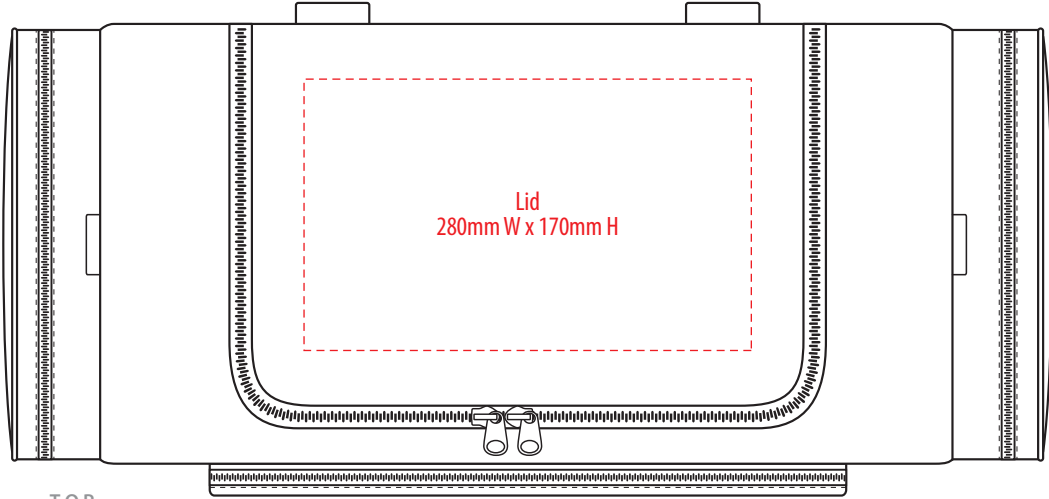

B240

TOP

FRONT

BACK

COLOUR

B240

NOTE:

The maximum decoration area is a guide only and is greatly dependant on the logo shape.

TOP

FRONT

BACK

EMBROIDERY / SUPASUB / SUPAETCH / SUPAFLEX

B240

NOTE:

The maximum decoration area is a guide only and is greatly dependant on the logo shape.

TOP