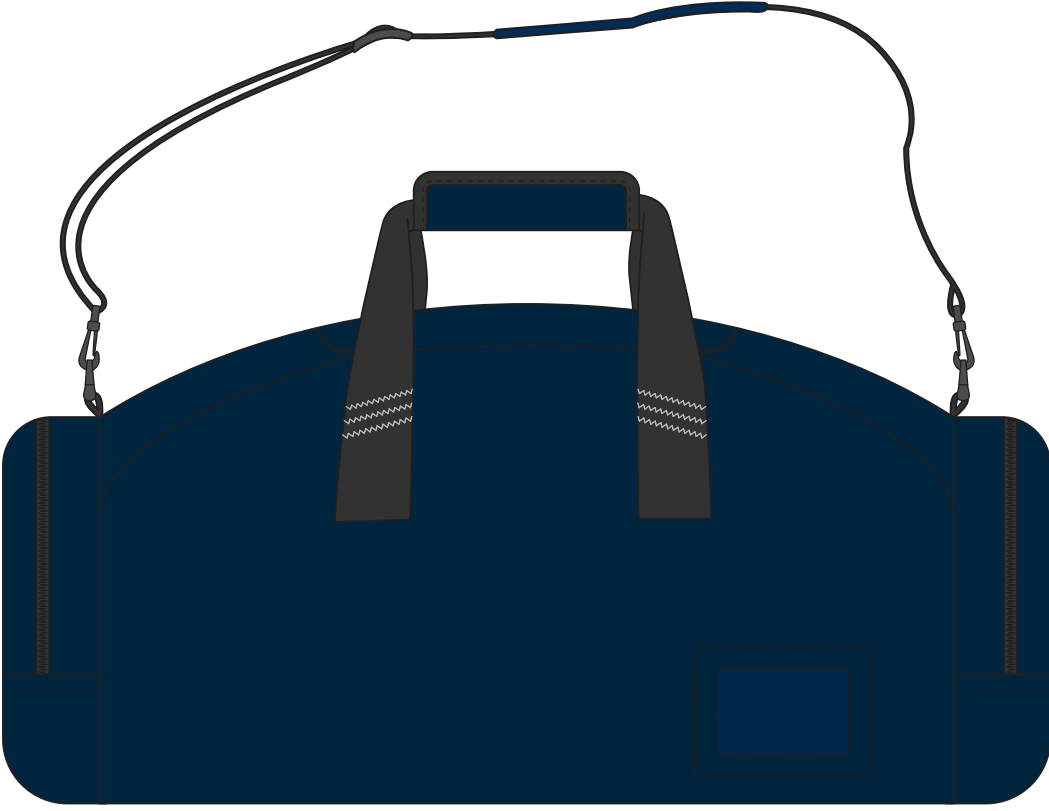

B240

TOP

FRONT

BACK

COLOUR

B240

NOTE:

The maximum decoration area is a guide only and is greatly dependant on the logo shape.

TOP

FRONT

BACK

EMBROIDERY / SUPASUB / SUPAETCH / SUPAFLEX

B240

NOTE:

The maximum decoration area is a guide only and is greatly dependant on the logo shape.

TOP

FRONT

BACK

SUPACOLOUR / SCREENPRINT