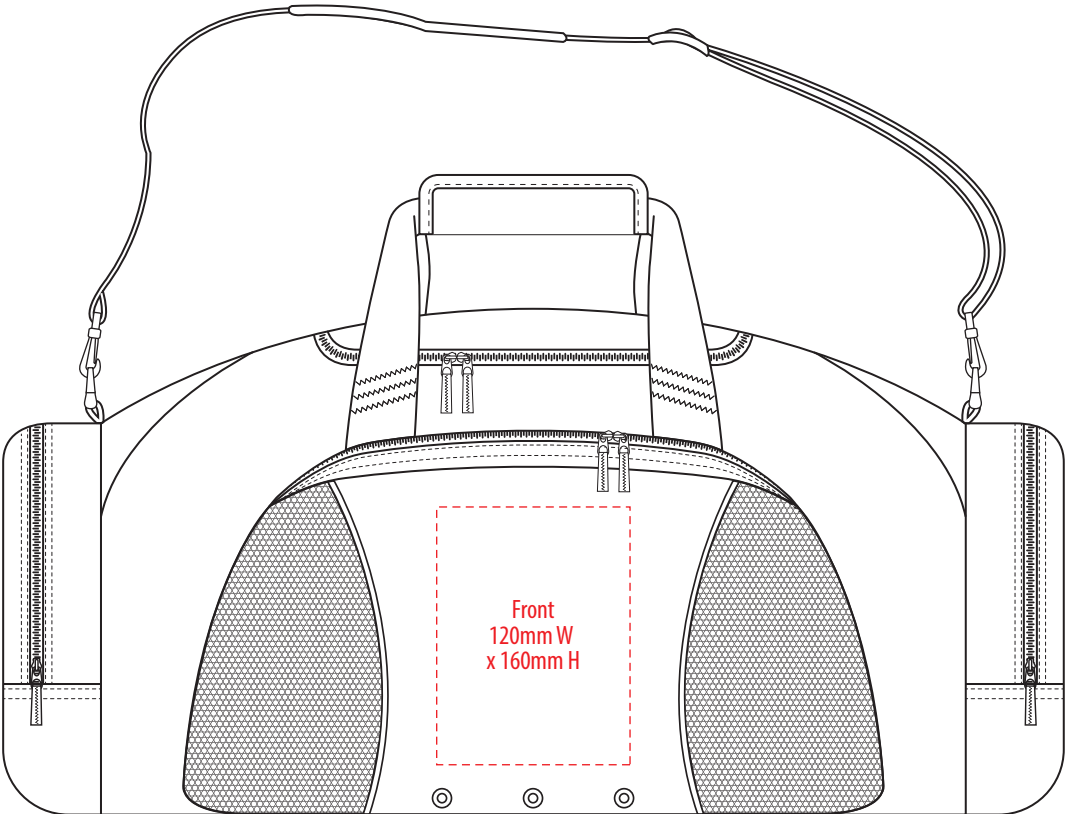

B240

TOP

FRONT

BACK

COLOUR

B240

NOTE:

The maximum decoration area is a guide only and is greatly dependant on the logo shape.

TOP

FRONT

BACK

EMBROIDERY / SUPASUB / SUPAETCH / SUPAFLEX

B240

NOTE:

The maximum decoration area is a guide only and is greatly dependant on the logo shape.

TOP