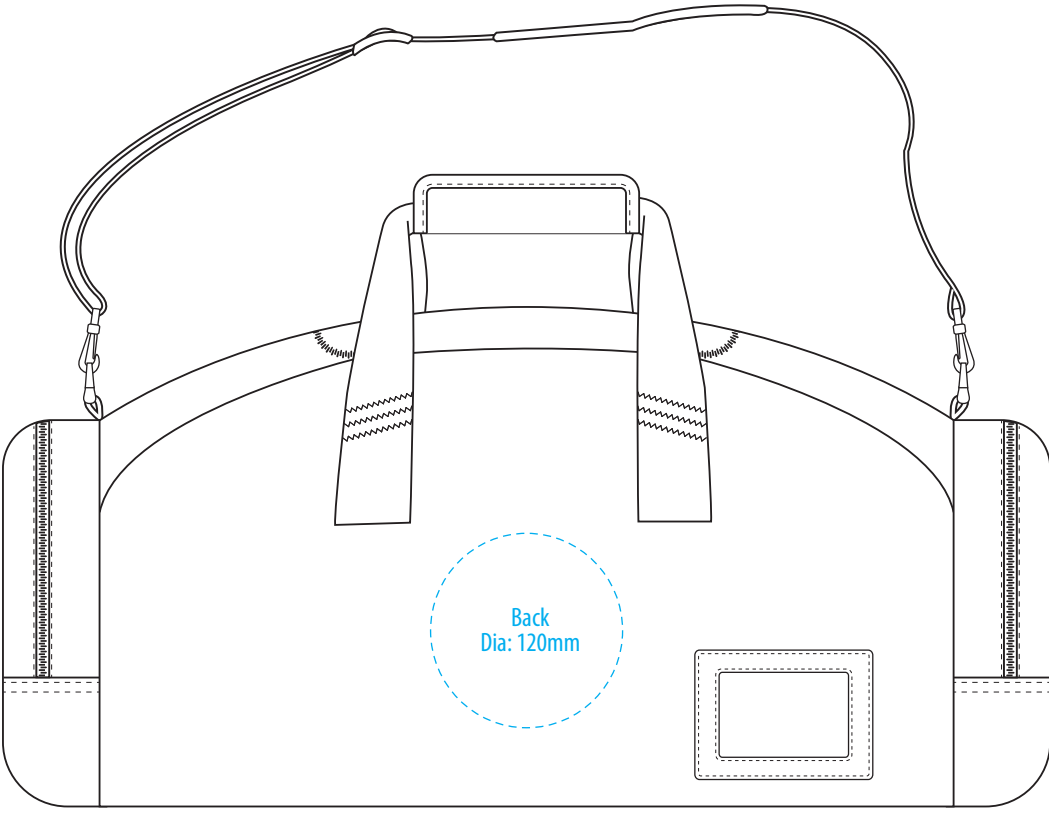

B240

TOP

FRONT

BACK

COLOUR

B240

NOTE:

The maximum decoration area is a guide only and is greatly dependant on the logo shape.

TOP

FRONT

BACK

EMBROIDERY / SUPASUB / SUPAETCH / SUPAFLEX

B240

NOTE:

The maximum decoration area is a guide only and is greatly dependant on the logo shape.

TOP

FRONT

BACK

SUPACOLOUR / SCREENPRINT