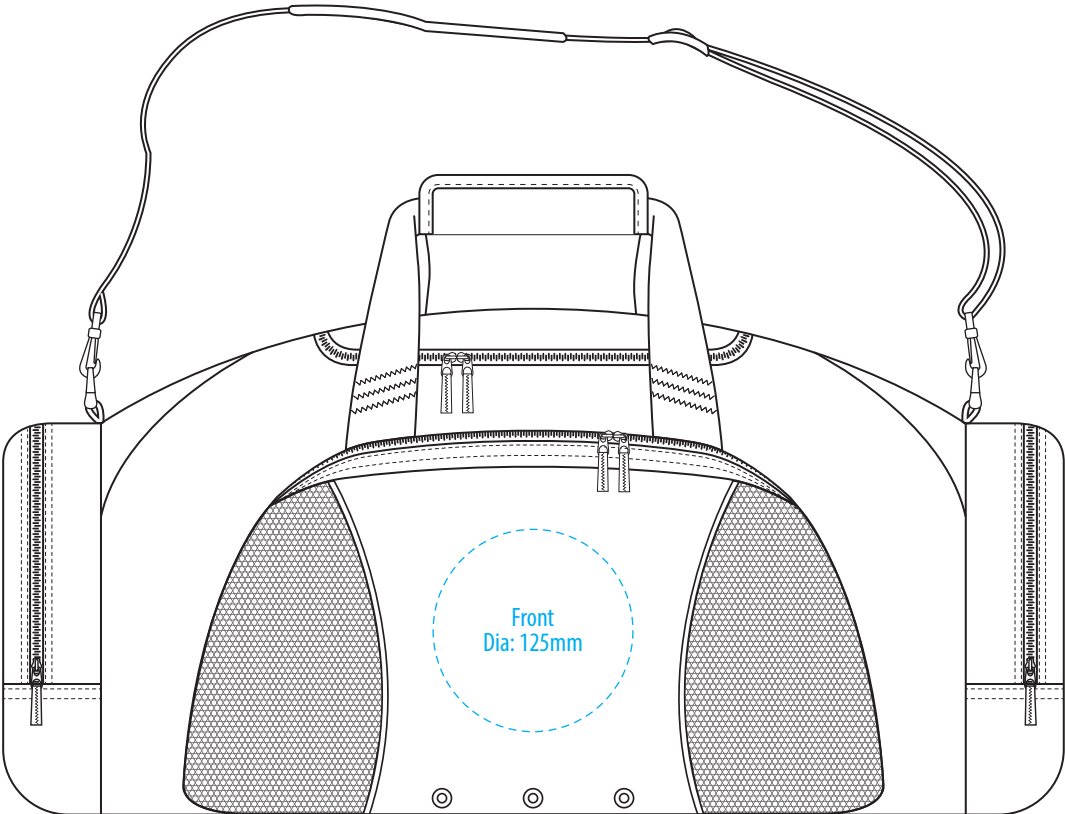

B240

TOP

FRONT

BACK

COLOUR

B240

NOTE:

The maximum decoration area is a guide only and is greatly dependant on the logo shape.

TOP

FRONT

BACK

EMBROIDERY / SUPASUB / SUPAETCH / SUPAFLEX

B240

NOTE:

The maximum decoration area is a guide only and is greatly dependant on the logo shape.

TOP

FRONT

BACK

SUPACOLOUR / SCREENPRINT