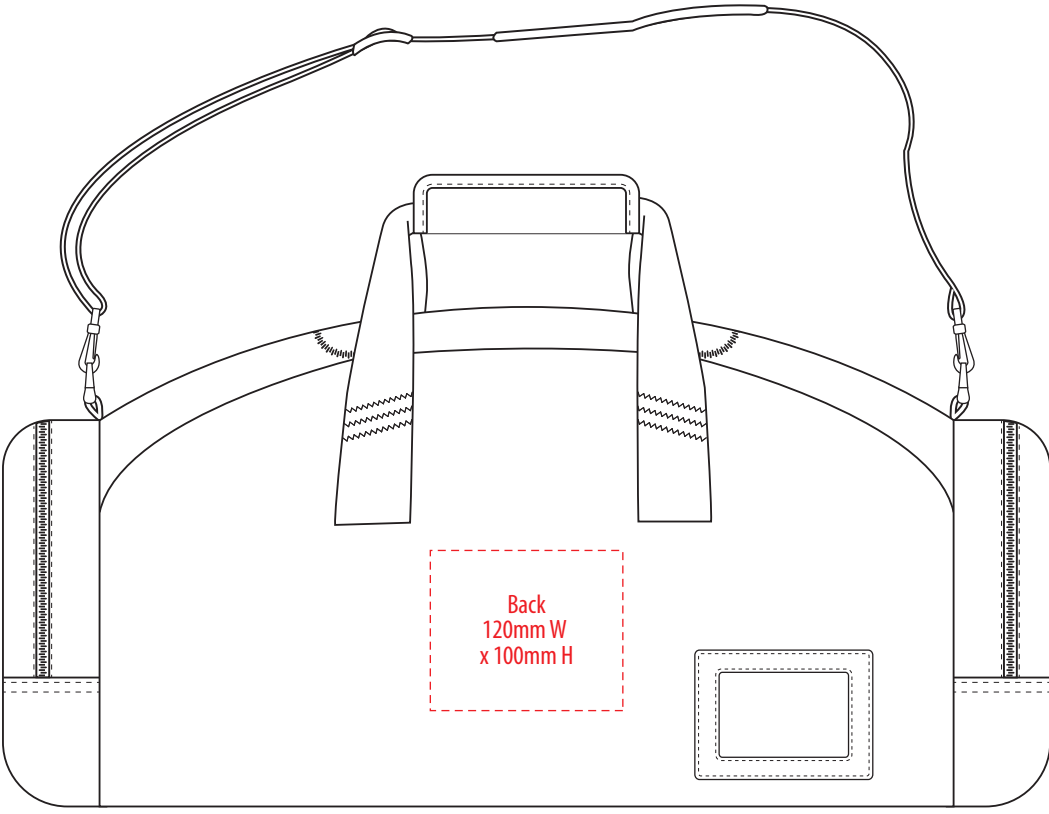

BACK

SUPACOLOUR / SCREENPRINT