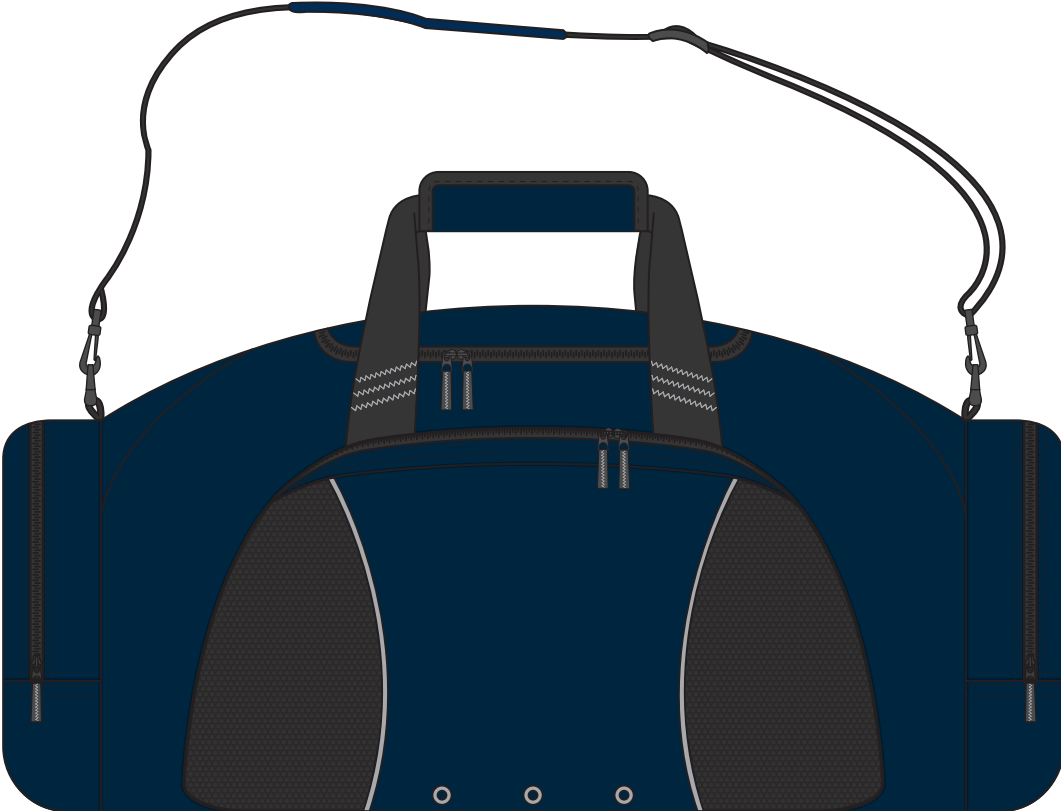

B240

TOP

FRONT

BACK

COLOUR

B240

NOTE:

The maximum decoration area is a guide only and is greatly dependant on the logo shape.

TOP

FRONT

BACK

EMBROIDERY / SUPASUB / SUPAETCH / SUPAFLEX

B240

NOTE:

The maximum decoration area is a guide only and is greatly dependant on the logo shape.

TOP

FRONT

BACK

SUPACOLOUR / SCREENPRINT