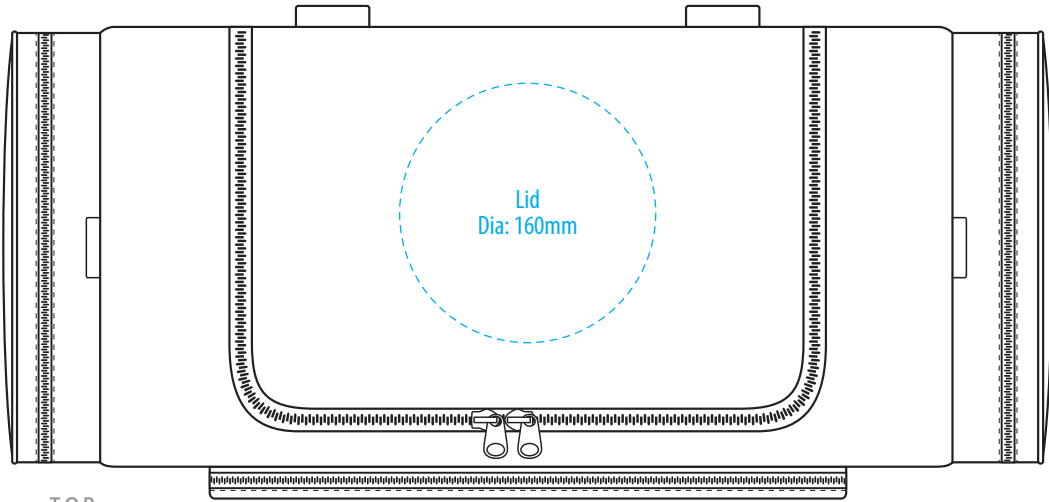

B240

TOP

FRONT

BACK

COLOUR

B240

NOTE:

The maximum decoration area is a guide only and is greatly dependant on the logo shape.

TOP

FRONT

BACK

EMBROIDERY / SUPASUB / SUPAETCH / SUPAFLEX

B240

NOTE:

The maximum decoration area is a guide only and is greatly dependant on the logo shape.

TOP

FRONT

BACK

SUPACOLOUR / SCREENPRINT