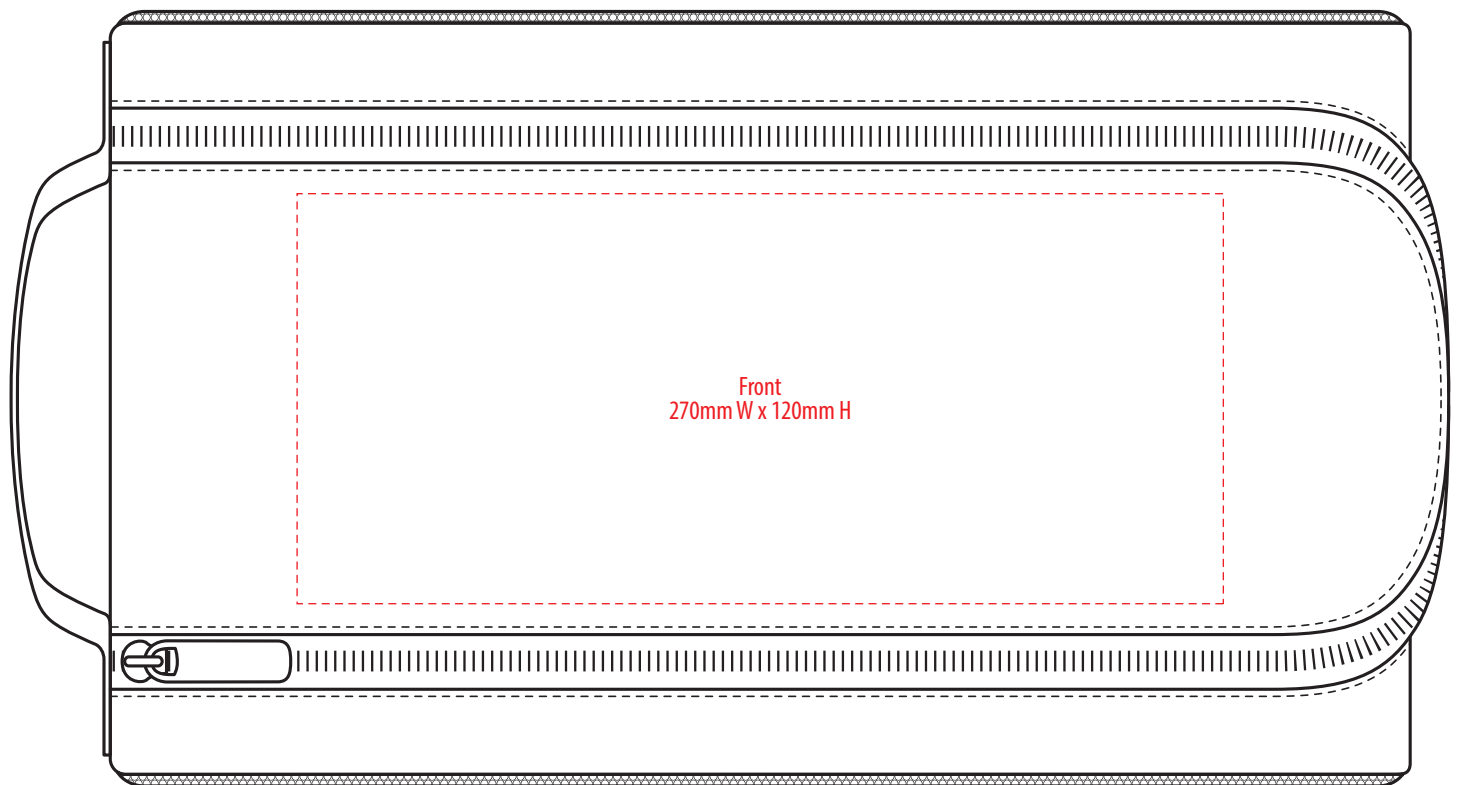

# B167a

TOP

BOTTOM

COLOUR

# B167a

TOP

BOTTOM

**NOTE:**

The maximum decoration area is a guide only and is greatly dependant on the logo shape.

-----  
EMBROIDERY / SUPASUB / SUPAETCH / SUPAFLEX

# B167a

TOP

BOTTOM

**NOTE:**

The maximum decoration area is a guide only and is greatly dependant on the logo shape.

-----  
SUPACOLOUR / SCREENPRINT