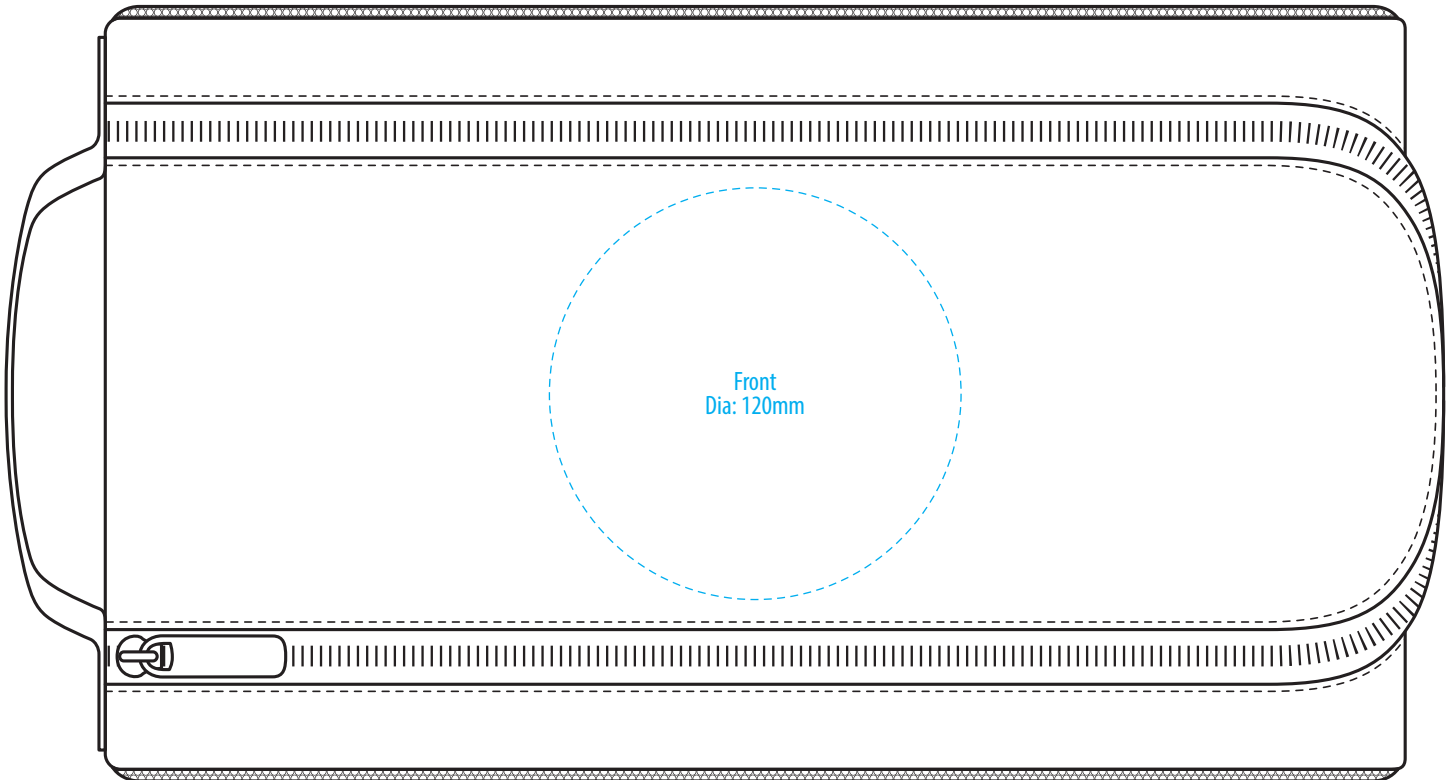

# B167a

TOP

BOTTOM

COLOUR

# B167a

TOP

BOTTOM

**NOTE:**

The maximum decoration area is a guide only and is greatly dependant on the logo shape.

-----  
EMBROIDERY / SUPASUB / SUPAETCH / SUPAFLEX

# B167a

TOP

BOTTOM

**NOTE:**

The maximum decoration area is a guide only and is greatly dependant on the logo shape.

-----  
SUPACOLOUR / SCREENPRINT