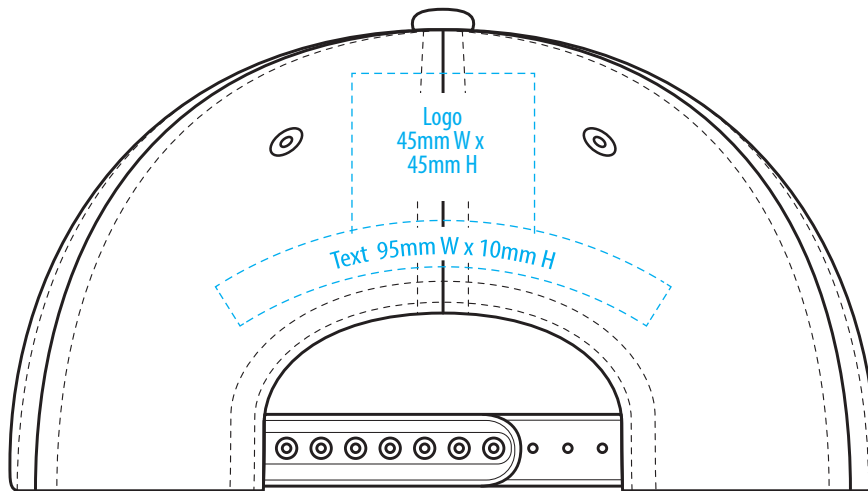

A3000

COLOUR

A3000

NOTE:

The maximum decoration area is a guide only and is greatly dependant on the logo shape.

EMBROIDERY

A3000

NOTE:

The maximum decoration area is a guide only and is greatly dependant on the logo shape.

A3000

NOTE:

The maximum decoration area is a guide only and is greatly dependant on the logo shape.

SUPASUB/SUPAETCH/SUPAFLEX