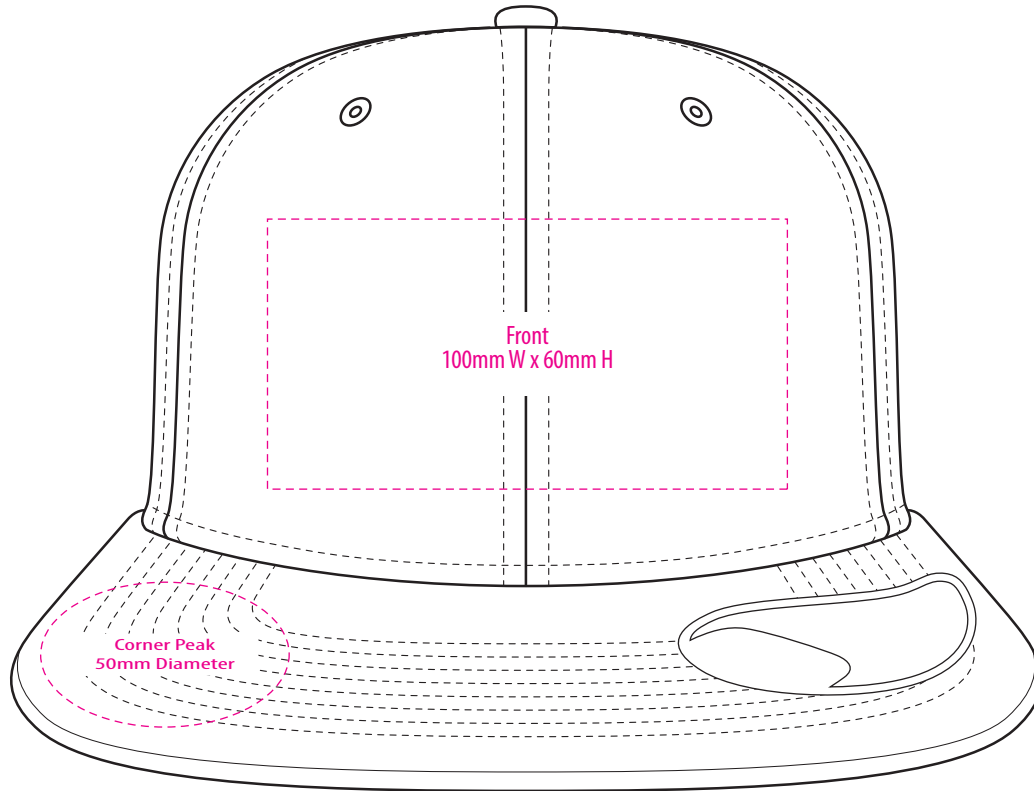

A3000

COLOUR

A3000

NOTE:

The maximum decoration area is a guide only and is greatly dependant on the logo shape.

EMBROIDERY

A3000

NOTE:

The maximum decoration area is a guide only and is greatly dependant on the logo shape.

A3000

NOTE:

The maximum decoration area is a guide only and is greatly dependant on the logo shape.

SUPASUB/SUPAETCH/SUPAFLEX