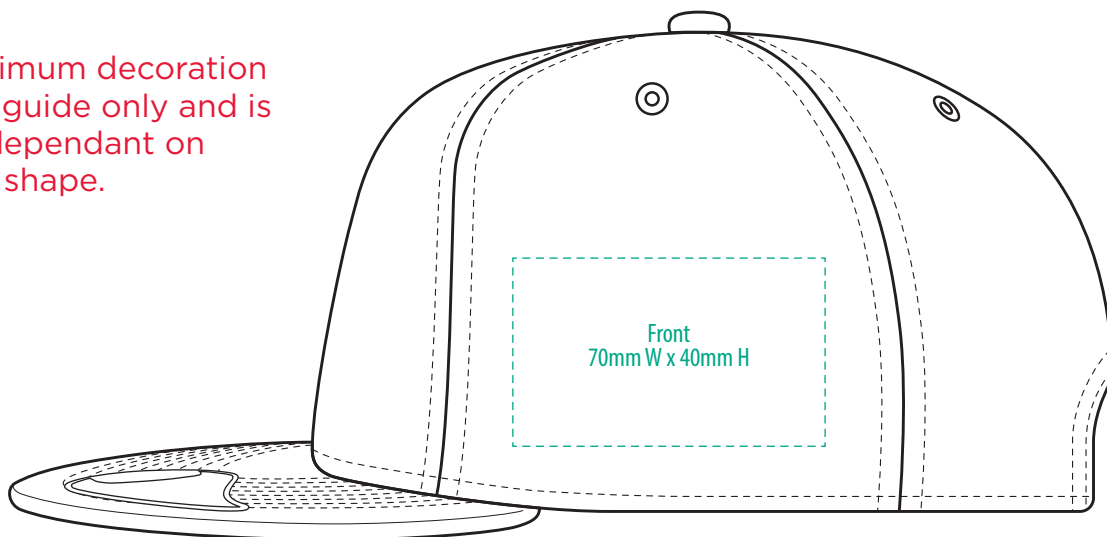

A3000

COLOUR

A3000

NOTE:

The maximum decoration area is a guide only and is greatly dependant on the logo shape.

EMBROIDERY

A3000

NOTE:

The maximum decoration area is a guide only and is greatly dependant on the logo shape.

A3000

NOTE:

The maximum decoration area is a guide only and is greatly dependant on the logo shape.

SUPASUB/SUPAETCH/SUPAFLEX