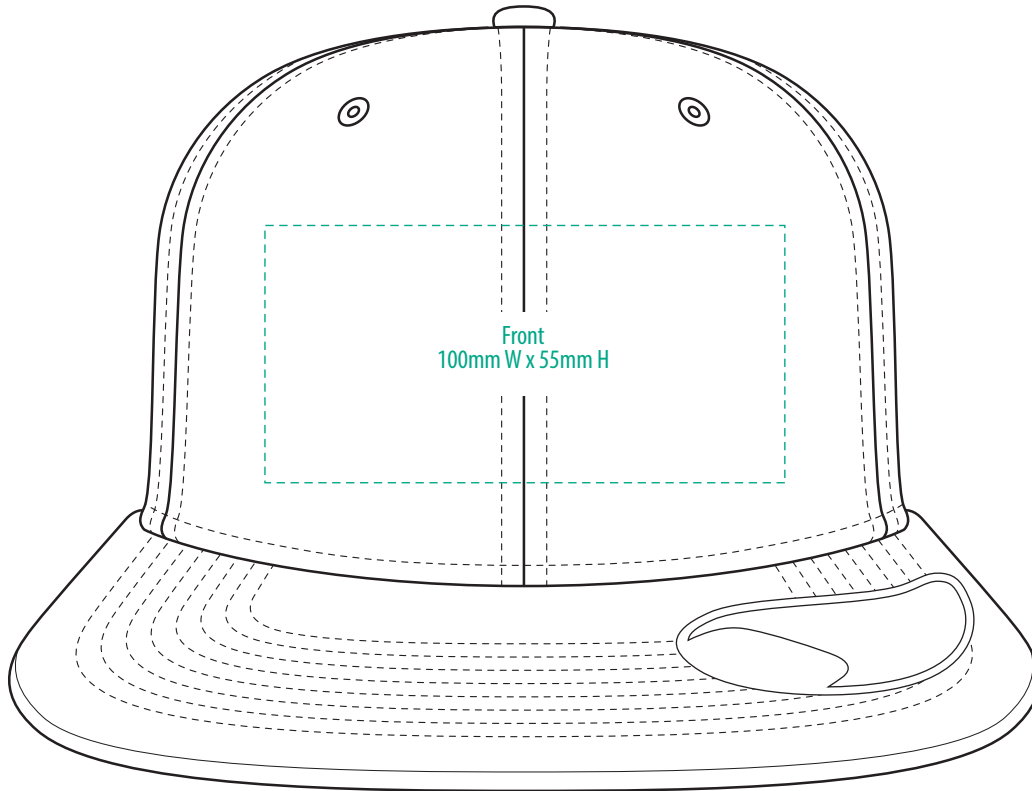

A3000

COLOUR

A3000

NOTE:

The maximum decoration area is a guide only and is greatly dependant on the logo shape.

EMBROIDERY

A3000

NOTE:

The maximum decoration area is a guide only and is greatly dependant on the logo shape.

A3000

NOTE:

The maximum decoration area is a guide only and is greatly dependant on the logo shape.

SUPASUB/SUPAETCH/SUPAFLEX