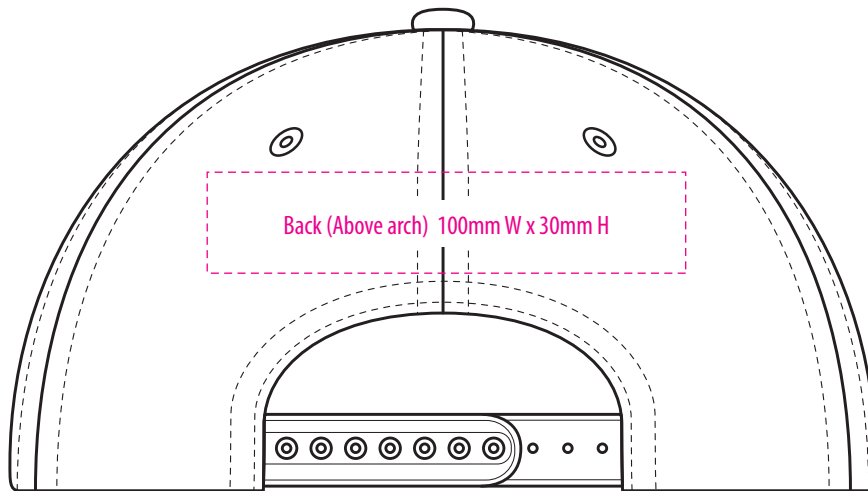

A3000

COLOUR

A3000

NOTE:

The maximum decoration area is a guide only and is greatly dependant on the logo shape.

EMBROIDERY

A3000

NOTE:

The maximum decoration area is a guide only and is greatly dependant on the logo shape.

A3000

NOTE:

The maximum decoration area is a guide only and is greatly dependant on the logo shape.

SUPASUB/SUPAETCH/SUPAFLEX