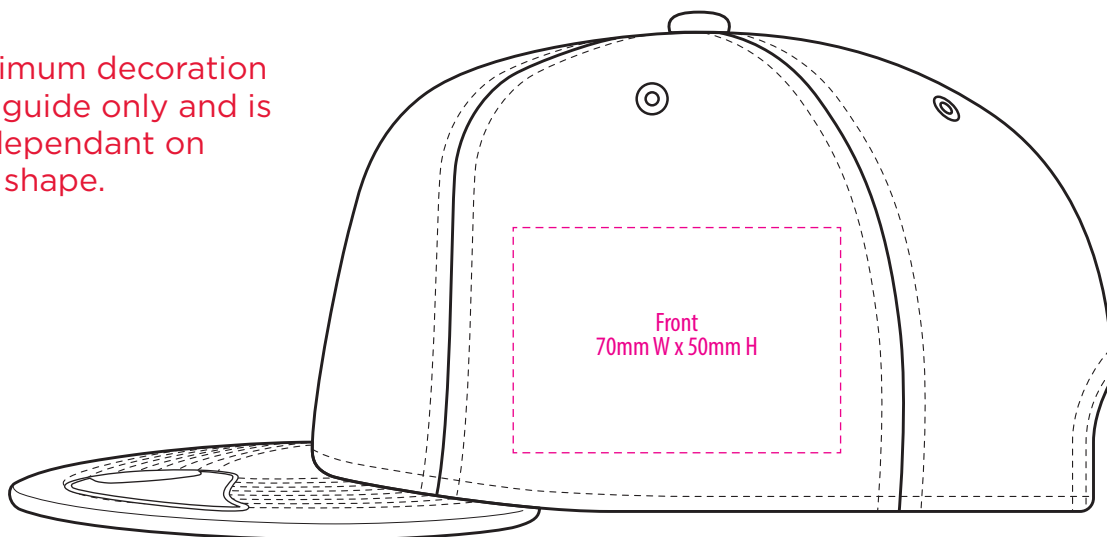

A3000

COLOUR

A3000

NOTE:

The maximum decoration area is a guide only and is greatly dependant on the logo shape.

EMBROIDERY

A3000

NOTE:

The maximum decoration area is a guide only and is greatly dependant on the logo shape.

A3000

NOTE:

The maximum decoration area is a guide only and is greatly dependant on the logo shape.

SUPASUB/SUPAETCH/SUPAFLEX