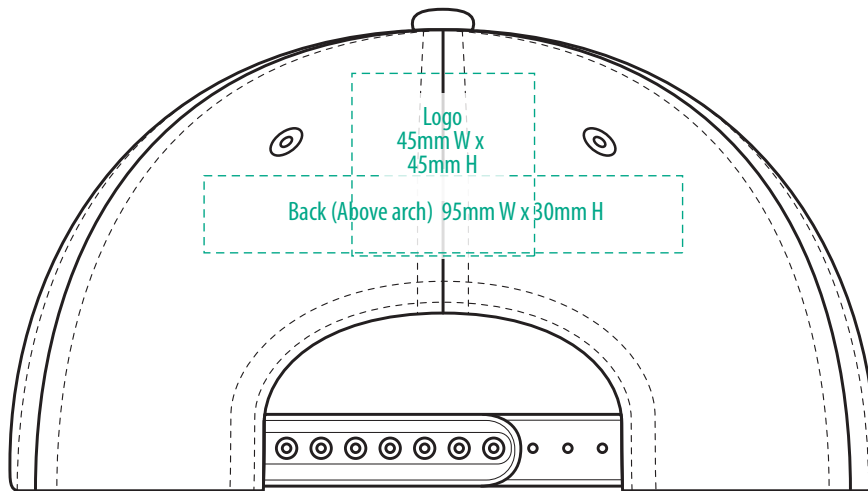

A3000

COLOUR

A3000

NOTE:

The maximum decoration area is a guide only and is greatly dependant on the logo shape.

EMBROIDERY

A3000

NOTE:

The maximum decoration area is a guide only and is greatly dependant on the logo shape.

A3000

NOTE:

The maximum decoration area is a guide only and is greatly dependant on the logo shape.

SUPASUB/SUPAETCH/SUPAFLEX