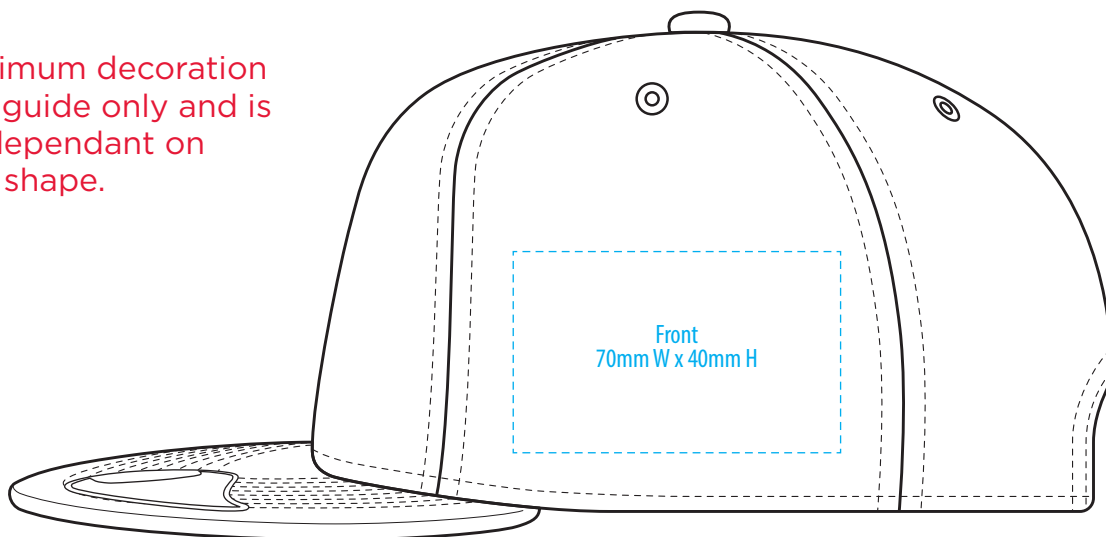

A3000

COLOUR

A3000

NOTE:

The maximum decoration area is a guide only and is greatly dependant on the logo shape.

EMBROIDERY

A3000

NOTE:

The maximum decoration area is a guide only and is greatly dependant on the logo shape.

A3000

NOTE:

The maximum decoration area is a guide only and is greatly dependant on the logo shape.

SUPASUB/SUPAETCH/SUPAFLEX