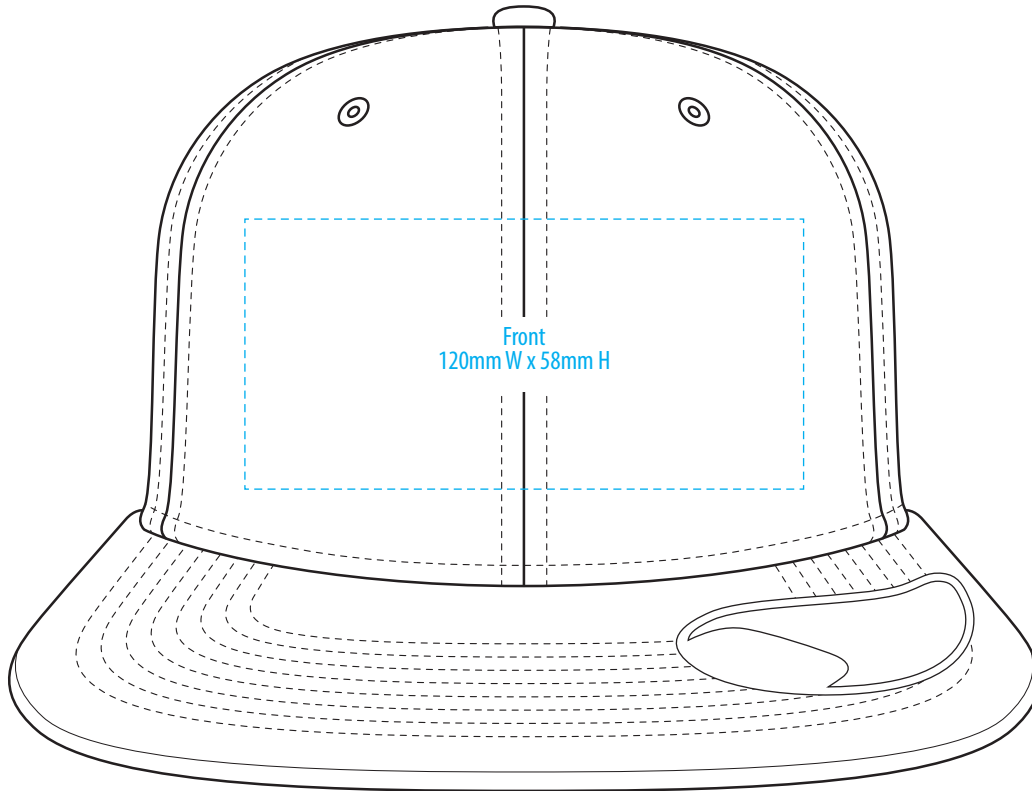

A3000

COLOUR

A3000

NOTE:

The maximum decoration area is a guide only and is greatly dependant on the logo shape.

EMBROIDERY

A3000

NOTE:

The maximum decoration area is a guide only and is greatly dependant on the logo shape.

A3000

NOTE:

The maximum decoration area is a guide only and is greatly dependant on the logo shape.

SUPASUB/SUPAETCH/SUPAFLEX