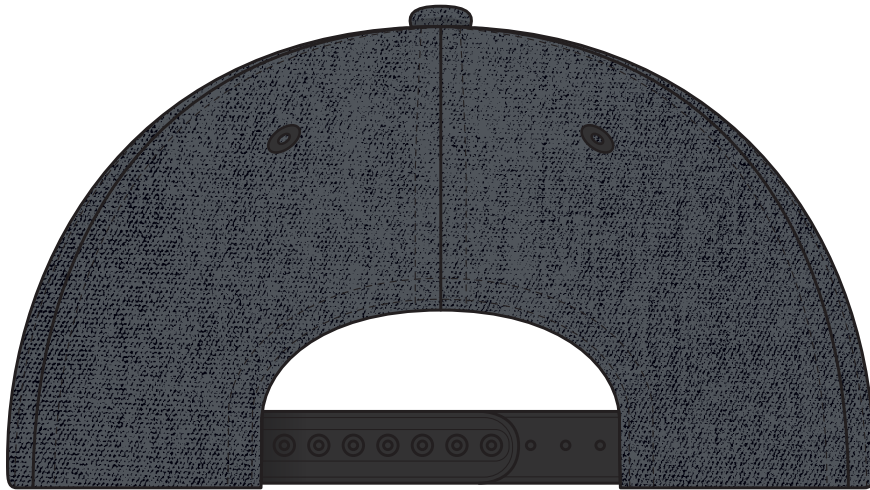

A3000

COLOUR

A3000

NOTE:

The maximum decoration area is a guide only and is greatly dependant on the logo shape.

EMBROIDERY

A3000

NOTE:

The maximum decoration area is a guide only and is greatly dependant on the logo shape.

A3000

NOTE:

The maximum decoration area is a guide only and is greatly dependant on the logo shape.

SUPASUB/SUPAETCH/SUPAFLEX