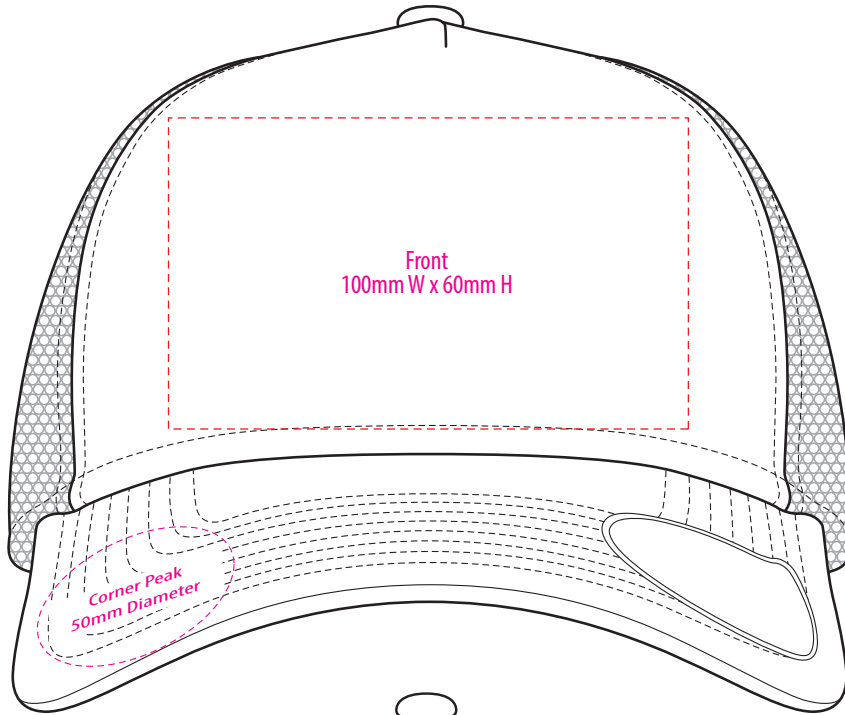

A2700

COLOUR

A2700

Front
120mm W x 58mm H

NOTE:

The maximum decoration area is a guide only and is greatly dependant on the logo shape.

EMBROIDERY

A2700

NOTE:

The maximum decoration area is a guide only and is greatly dependant on the logo shape.

SUPACOLOUR

A2700

NOTE:

The maximum decoration area is a guide only and is greatly dependant on the logo shape.

SUPASUB/SUPAETCH/SUPAFLEX