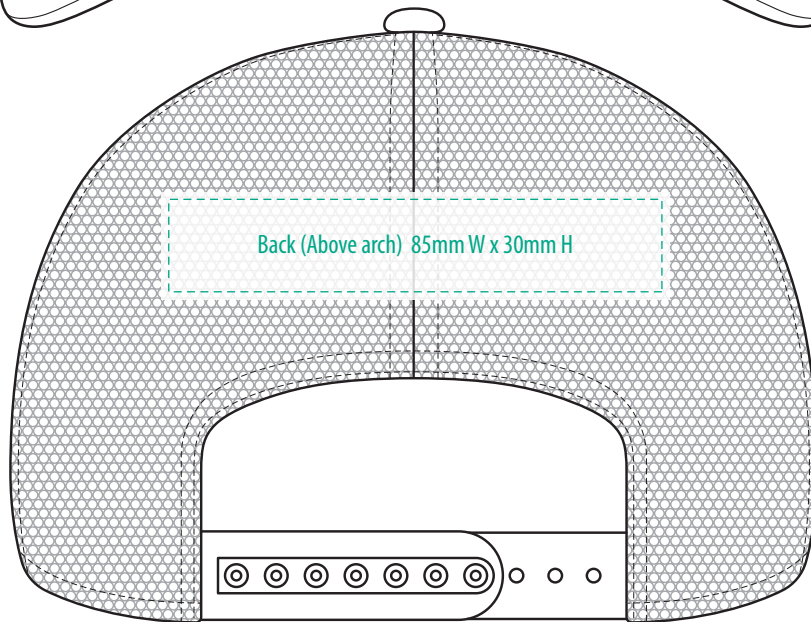

A2700

COLOUR

A2700

Front
120mm W x 58mm H

NOTE:

The maximum decoration area is a guide only and is greatly dependant on the logo shape.

EMBROIDERY

A2700

NOTE:

The maximum decoration area is a guide only and is greatly dependant on the logo shape.

SUPACOLOUR

A2700

NOTE:

The maximum decoration area is a guide only and is greatly dependant on the logo shape.

SUPASUB/SUPAETCH/SUPAFLEX