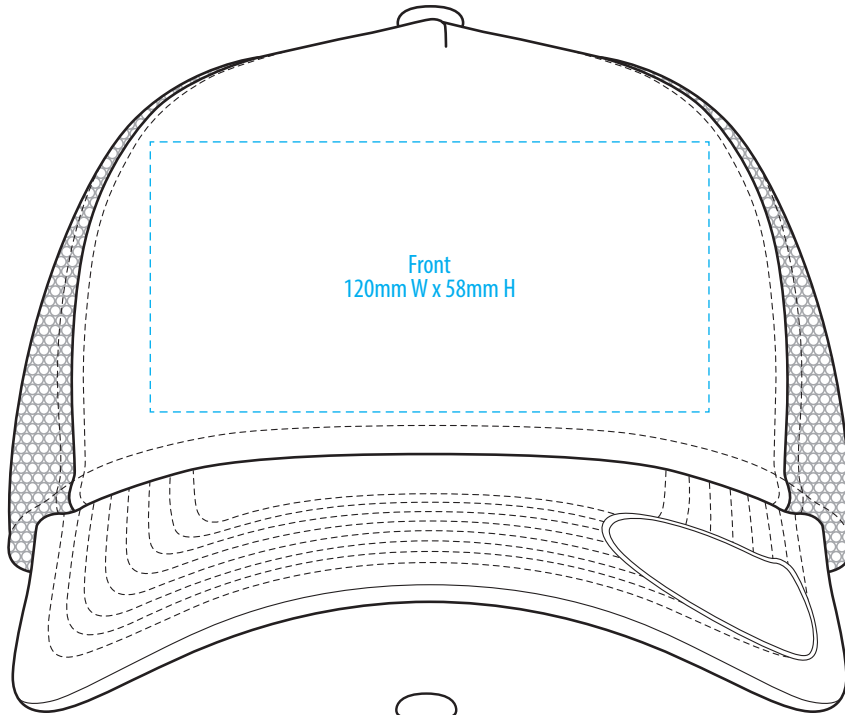

A2700

COLOUR

A2700

Front
120mm W x 58mm H

NOTE:

The maximum decoration area is a guide only and is greatly dependant on the logo shape.

EMBROIDERY

A2700

NOTE:

The maximum decoration area is a guide only and is greatly dependant on the logo shape.

SUPACOLOUR

A2700

NOTE:

The maximum decoration area is a guide only and is greatly dependant on the logo shape.

SUPASUB/SUPAETCH/SUPAFLEX