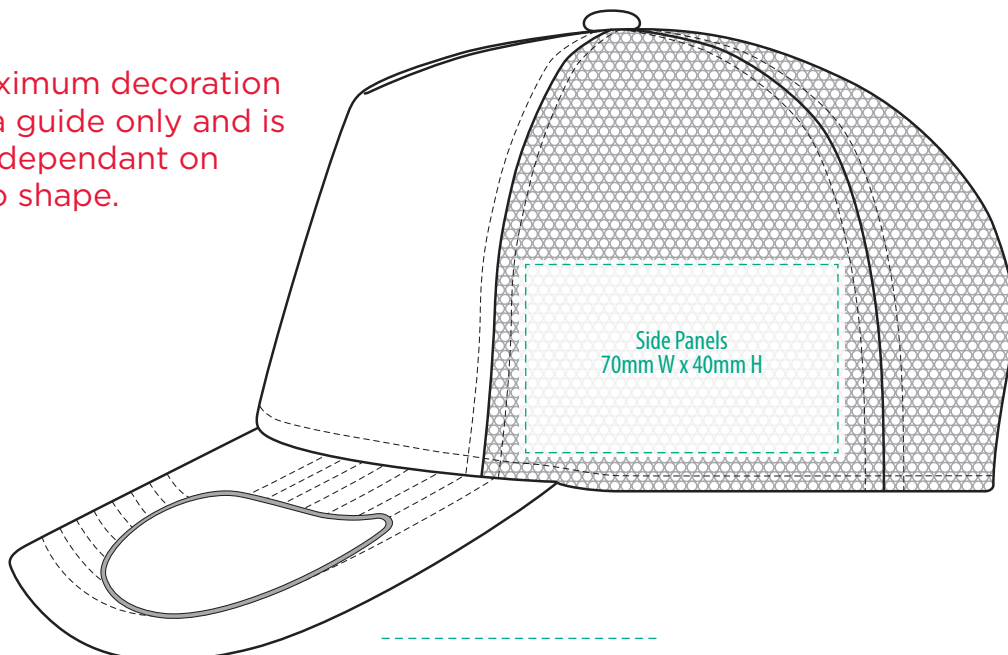

A2700

COLOUR

A2700

Front
120mm W x 58mm H

NOTE:

The maximum decoration area is a guide only and is greatly dependant on the logo shape.

EMBROIDERY

A2700

NOTE:

The maximum decoration area is a guide only and is greatly dependant on the logo shape.

SUPACOLOUR

A2700

NOTE:

The maximum decoration area is a guide only and is greatly dependant on the logo shape.

SUPASUB/SUPAETCH/SUPAFLEX