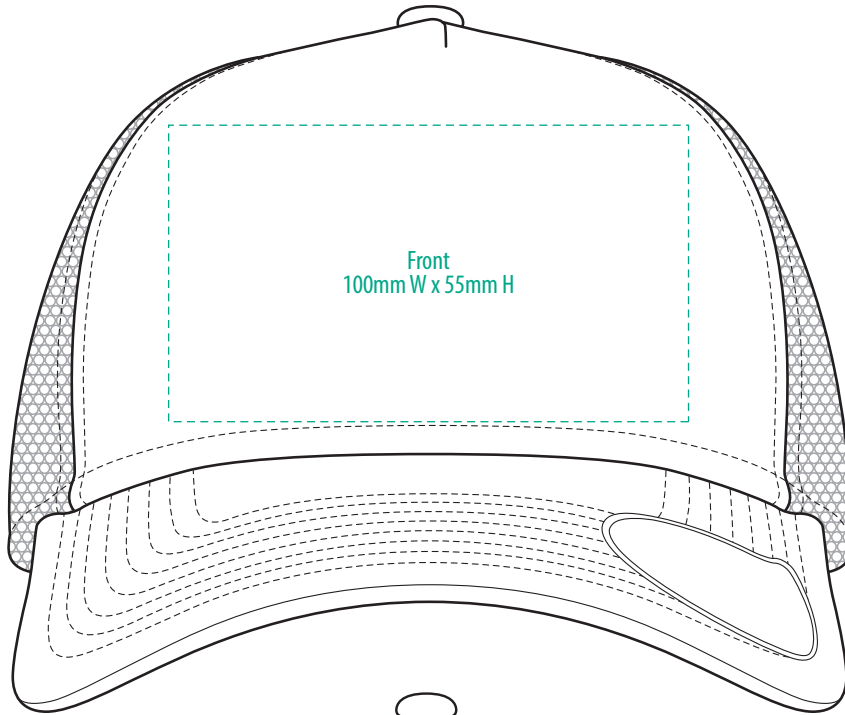

A2700

COLOUR

A2700

Front
120mm W x 58mm H

NOTE:

The maximum decoration area is a guide only and is greatly dependant on the logo shape.

EMBROIDERY

A2700

NOTE:

The maximum decoration area is a guide only and is greatly dependant on the logo shape.

SUPACOLOUR

A2700

NOTE:

The maximum decoration area is a guide only and is greatly dependant on the logo shape.

SUPASUB/SUPAETCH/SUPAFLEX