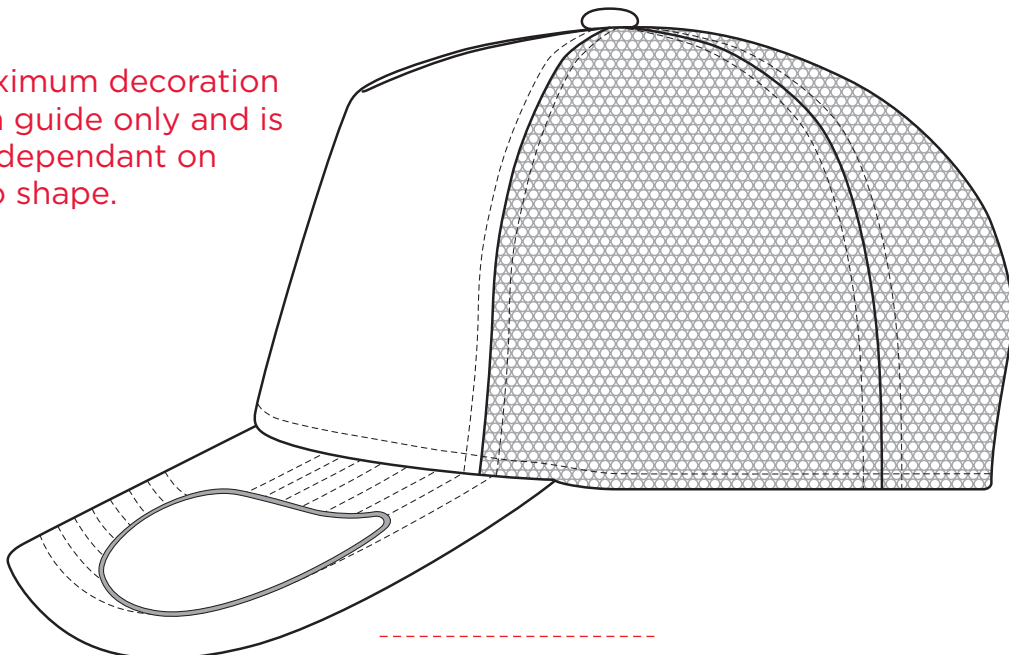

A2700

COLOUR

A2700

Front
120mm W x 58mm H

NOTE:

The maximum decoration area is a guide only and is greatly dependant on the logo shape.

EMBROIDERY

A2700

NOTE:

The maximum decoration area is a guide only and is greatly dependant on the logo shape.

SUPACOLOUR

A2700

NOTE:

The maximum decoration area is a guide only and is greatly dependant on the logo shape.

SUPASUB/SUPAETCH/SUPAFLEX