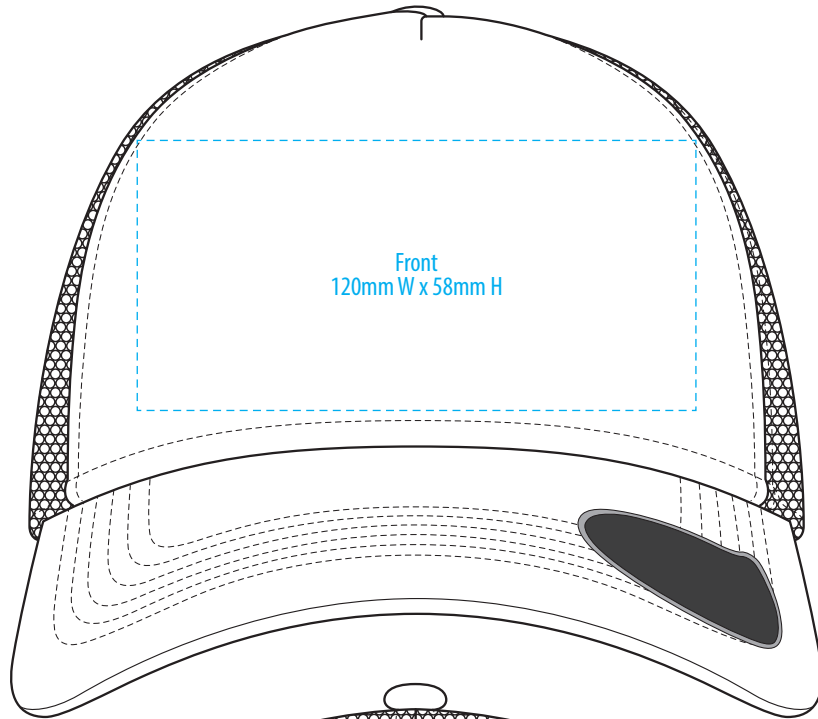

A2650

COLOUR

A2650

Front
120mm W x 58mm H

NOTE:

The maximum decoration area is a guide only and is greatly dependant on the logo shape.

EMBROIDERY

A2650

NOTE:

The maximum decoration area is a guide only and is greatly dependant on the logo shape.

SUPACLOUR

A2650

NOTE:

The maximum decoration area is a guide only and is greatly dependant on the logo shape.

SUPASUB/SUPAETCH/SUPAFLEX