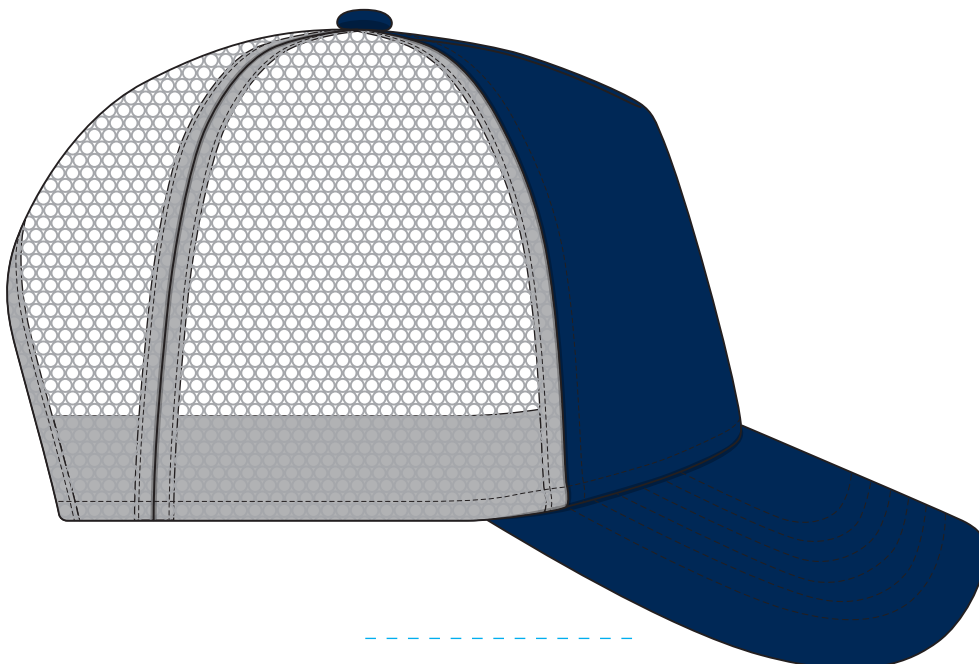

A2650

COLOUR

A2650

Front
120mm W x 58mm H

NOTE:

The maximum decoration area is a guide only and is greatly dependant on the logo shape.

EMBROIDERY

A2650

NOTE:

The maximum decoration area is a guide only and is greatly dependant on the logo shape.

SUPACLOUR

A2650

NOTE:

The maximum decoration area is a guide only and is greatly dependant on the logo shape.

SUPASUB/SUPAETCH/SUPAFLEX