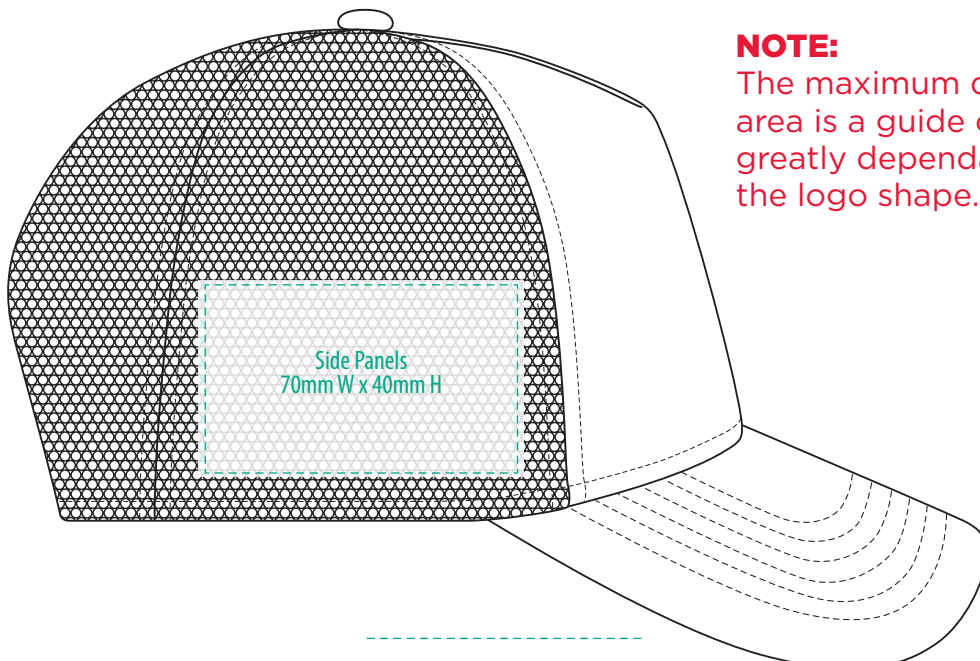

A2650

COLOUR

A2650

Front
120mm W x 58mm H

NOTE:

The maximum decoration area is a guide only and is greatly dependant on the logo shape.

EMBROIDERY

A2650

NOTE:

The maximum decoration area is a guide only and is greatly dependant on the logo shape.

SUPACLOUR

A2650

NOTE:

The maximum decoration area is a guide only and is greatly dependant on the logo shape.

SUPASUB/SUPAETCH/SUPAFLEX