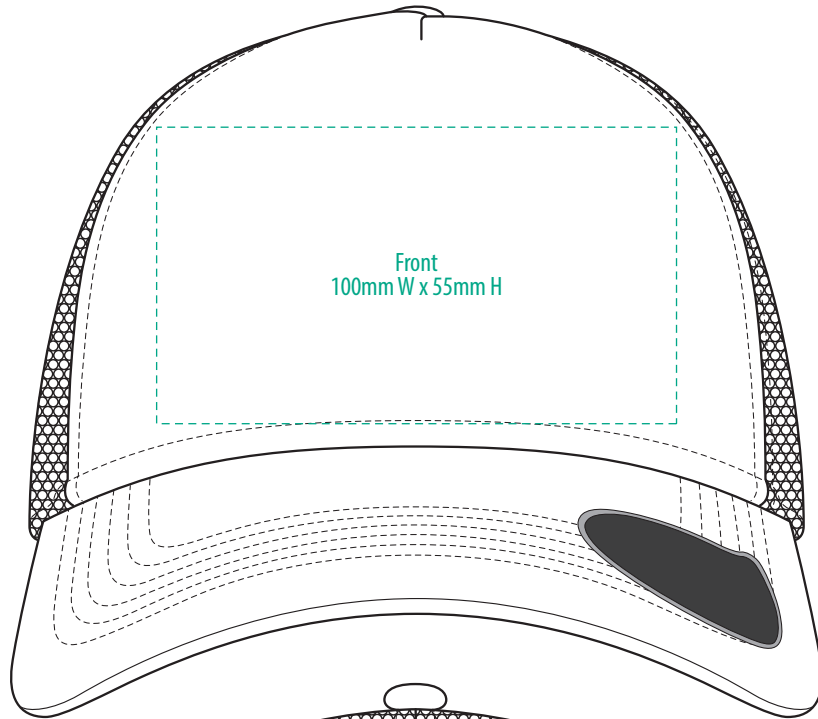

A2650

COLOUR

A2650

Front
120mm W x 58mm H

NOTE:

The maximum decoration area is a guide only and is greatly dependant on the logo shape.

EMBROIDERY

A2650

NOTE:

The maximum decoration area is a guide only and is greatly dependant on the logo shape.

SUPACLOUR

A2650

NOTE:

The maximum decoration area is a guide only and is greatly dependant on the logo shape.

SUPASUB/SUPAETCH/SUPAFLEX