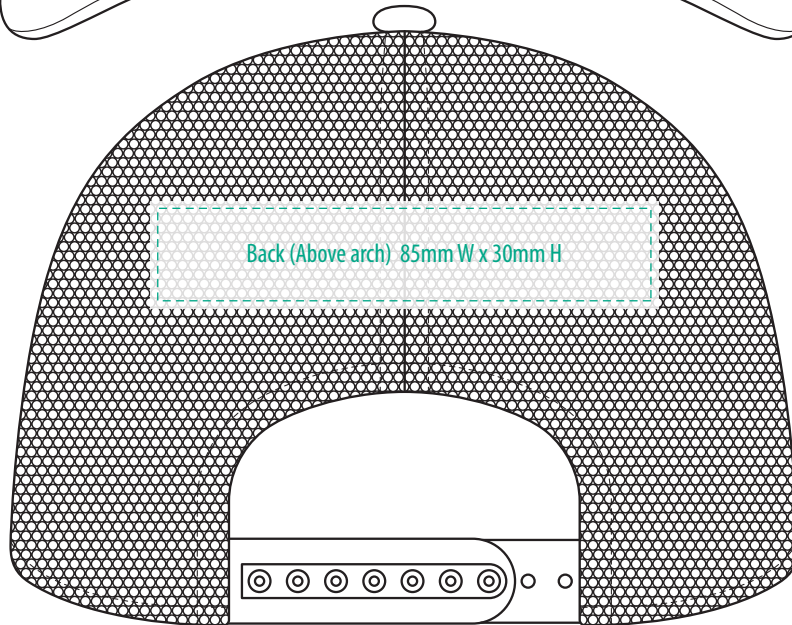

A2650

COLOUR

A2650

Front
120mm W x 58mm H

NOTE:

The maximum decoration area is a guide only and is greatly dependant on the logo shape.

EMBROIDERY

A2650

NOTE:

The maximum decoration area is a guide only and is greatly dependant on the logo shape.

SUPACLOUR

A2650

NOTE:

The maximum decoration area is a guide only and is greatly dependant on the logo shape.

SUPASUB/SUPAETCH/SUPAFLEX