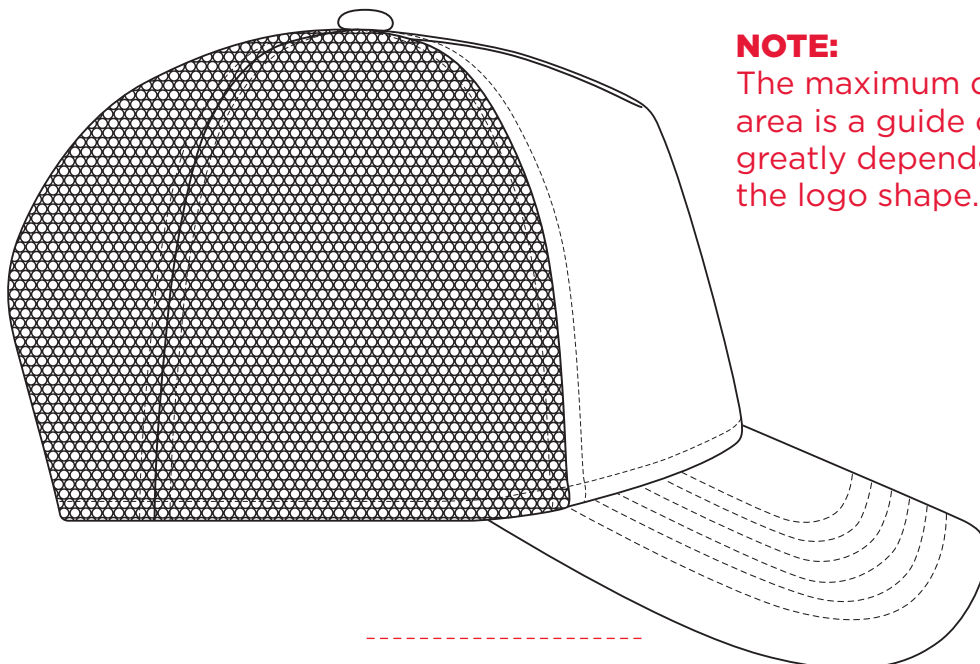

A2650

COLOUR

A2650

Front
120mm W x 58mm H

NOTE:

The maximum decoration area is a guide only and is greatly dependant on the logo shape.

EMBROIDERY

A2650

NOTE:

The maximum decoration area is a guide only and is greatly dependant on the logo shape.

SUPACLOUR

A2650

NOTE:

The maximum decoration area is a guide only and is greatly dependant on the logo shape.

SUPASUB/SUPAETCH/SUPAFLEX