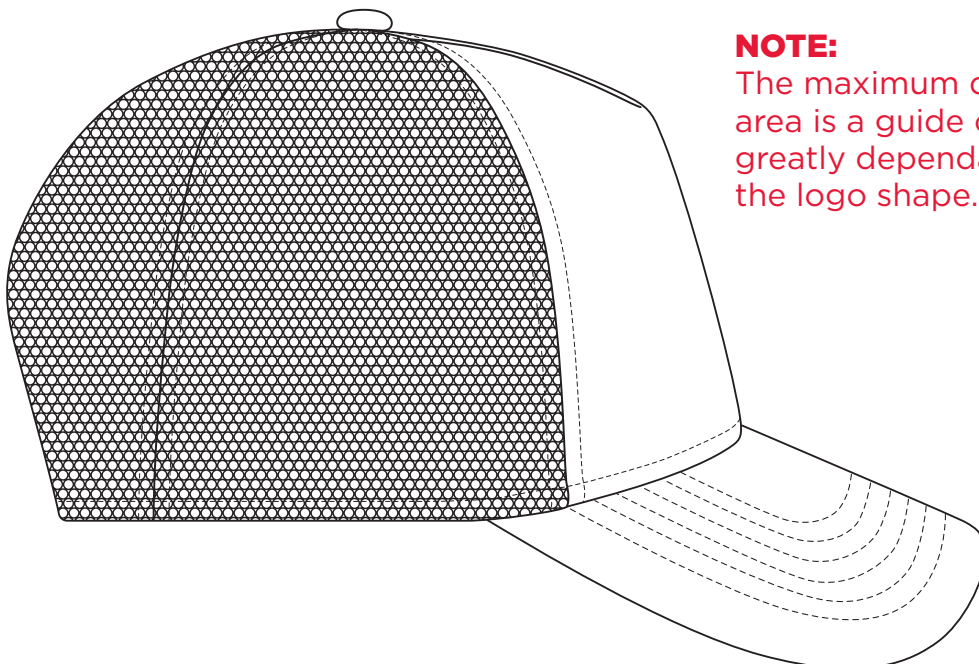

A2650

COLOUR

A2650

Front
120mm W x 58mm H

NOTE:

The maximum decoration area is a guide only and is greatly dependant on the logo shape.

EMBROIDERY

A2650

NOTE:

The maximum decoration area is a guide only and is greatly dependant on the logo shape.

SUPACLOUR

A2650

NOTE:

The maximum decoration area is a guide only and is greatly dependant on the logo shape.

SUPASUB/SUPAETCH/SUPAFLEX