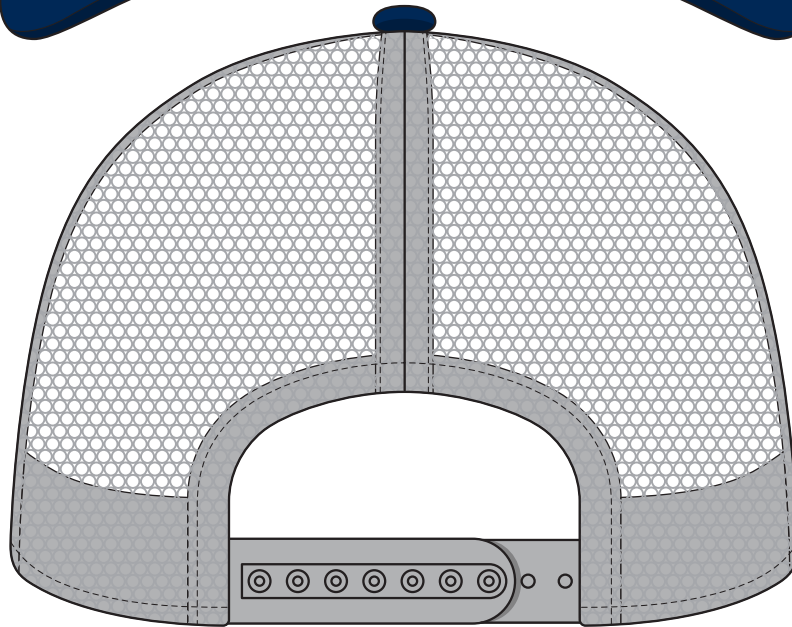

A2650

COLOUR

A2650

Front
120mm W x 58mm H

NOTE:

The maximum decoration area is a guide only and is greatly dependant on the logo shape.

EMBROIDERY

A2650

NOTE:

The maximum decoration area is a guide only and is greatly dependant on the logo shape.

SUPACLOUR

A2650

NOTE:

The maximum decoration area is a guide only and is greatly dependant on the logo shape.

SUPASUB/SUPAETCH/SUPAFLEX