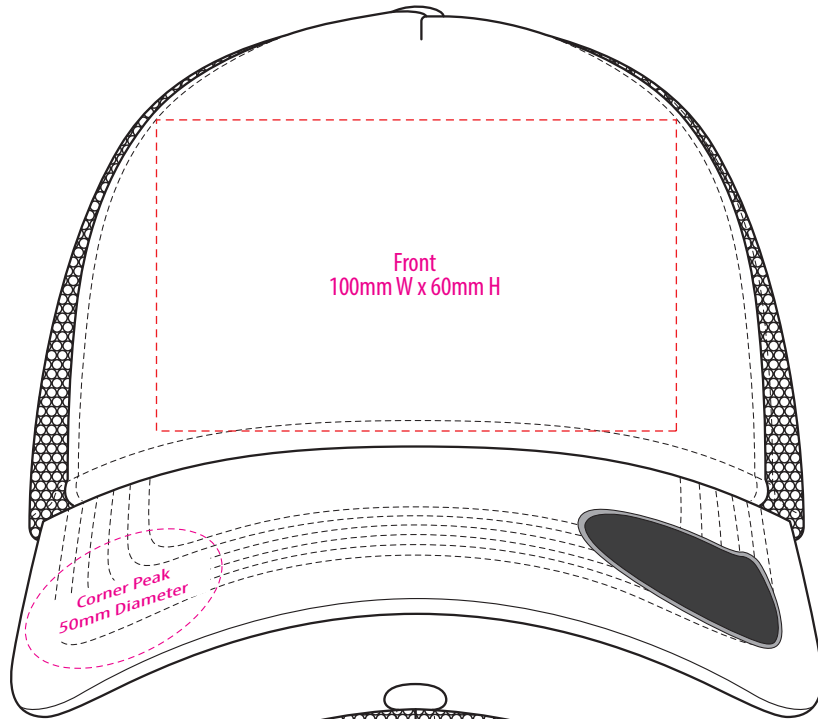

A2650

COLOUR

A2650

Front
120mm W x 58mm H

NOTE:

The maximum decoration area is a guide only and is greatly dependant on the logo shape.

EMBROIDERY

A2650

NOTE:

The maximum decoration area is a guide only and is greatly dependant on the logo shape.

SUPACLOUR

A2650

NOTE:

The maximum decoration area is a guide only and is greatly dependant on the logo shape.

SUPASUB/SUPAETCH/SUPAFLEX