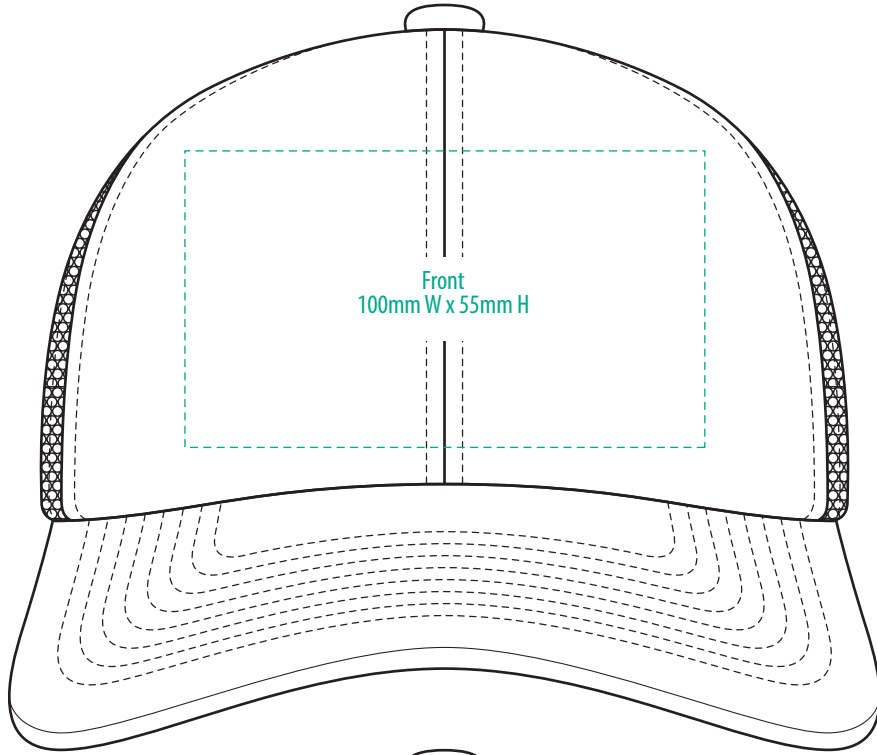

A2000

COLOUR

A2000

NOTE:

The maximum decoration area is a guide only and is greatly dependant on the logo shape.

EMBROIDERY

A2000

NOTE:

The maximum decoration area is a guide only and is greatly dependant on the logo shape.

SUPACOLOUR

A2000

NOTE:

The maximum decoration area is a guide only and is greatly dependant on the logo shape.

SUPASUB/SUPAETCH/SUPAFLEX