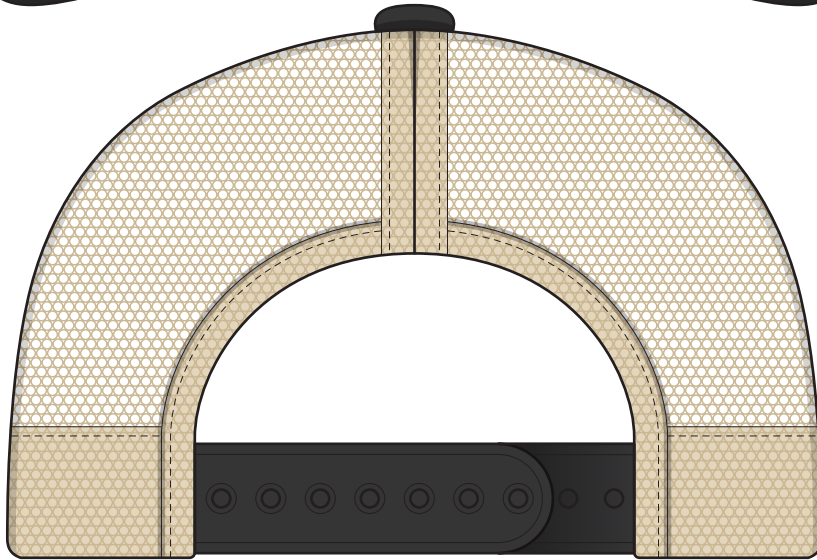

A2000

COLOUR

A2000

NOTE:

The maximum decoration area is a guide only and is greatly dependant on the logo shape.

EMBROIDERY

A2000

NOTE:

The maximum decoration area is a guide only and is greatly dependant on the logo shape.

SUPACOLOUR

A2000

NOTE:

The maximum decoration area is a guide only and is greatly dependant on the logo shape.

SUPASUB/SUPAETCH/SUPAFLEX