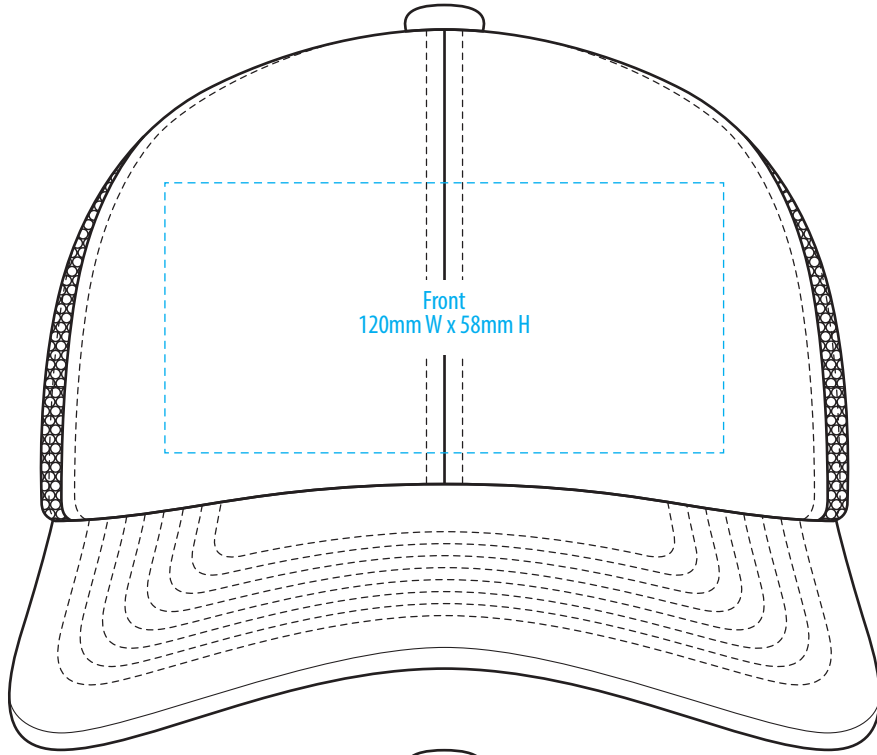

A2000

COLOUR

A2000

NOTE:

The maximum decoration area is a guide only and is greatly dependant on the logo shape.

EMBROIDERY

A2000

NOTE:

The maximum decoration area is a guide only and is greatly dependant on the logo shape.

SUPACOLOUR

A2000

NOTE:

The maximum decoration area is a guide only and is greatly dependant on the logo shape.

SUPASUB/SUPAETCH/SUPAFLEX