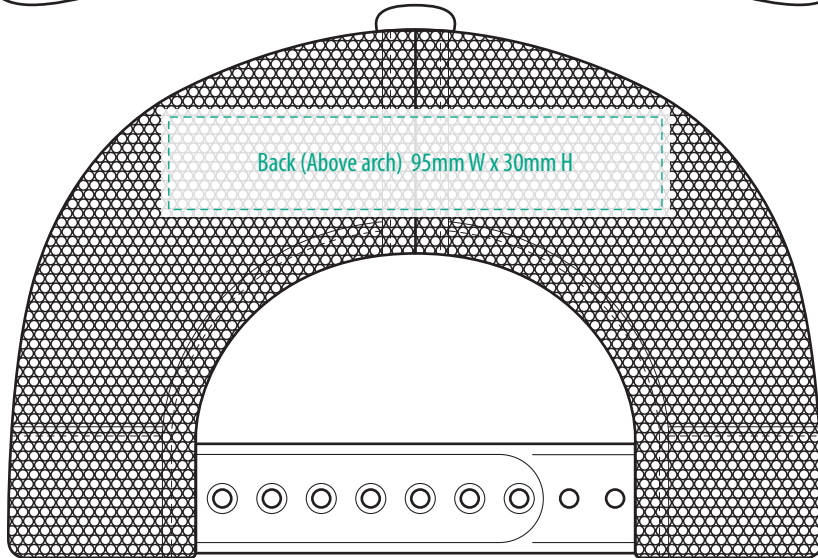

A2000

COLOUR

A2000

NOTE:

The maximum decoration area is a guide only and is greatly dependant on the logo shape.

EMBROIDERY

A2000

NOTE:

The maximum decoration area is a guide only and is greatly dependant on the logo shape.

SUPACOLOUR

A2000

NOTE:

The maximum decoration area is a guide only and is greatly dependant on the logo shape.

SUPASUB/SUPAETCH/SUPAFLEX