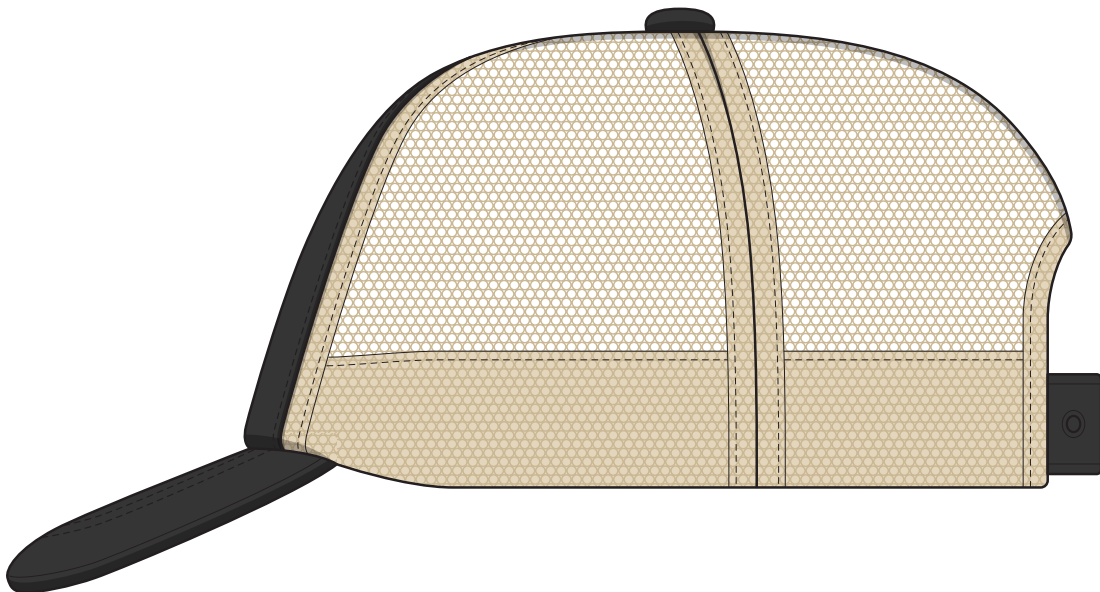

A2000

COLOUR

A2000

NOTE:

The maximum decoration area is a guide only and is greatly dependant on the logo shape.

EMBROIDERY

A2000

NOTE:

The maximum decoration area is a guide only and is greatly dependant on the logo shape.

SUPACOLOUR

A2000

NOTE:

The maximum decoration area is a guide only and is greatly dependant on the logo shape.

SUPASUB/SUPAETCH/SUPAFLEX