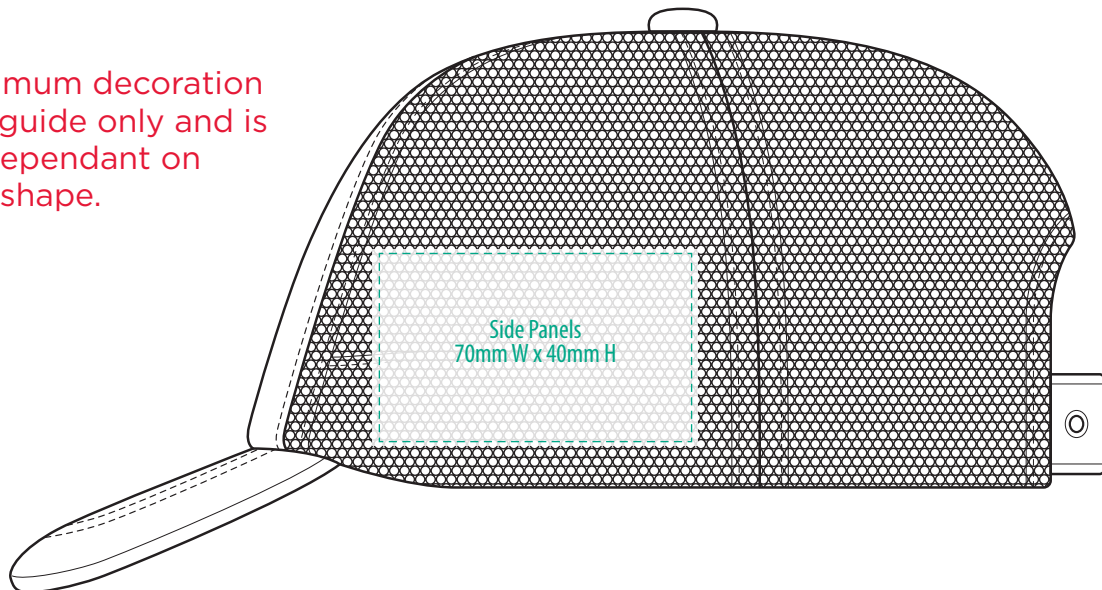

A2000

COLOUR

A2000

NOTE:

The maximum decoration area is a guide only and is greatly dependant on the logo shape.

EMBROIDERY

A2000

NOTE:

The maximum decoration area is a guide only and is greatly dependant on the logo shape.

SUPACOLOUR

A2000

NOTE:

The maximum decoration area is a guide only and is greatly dependant on the logo shape.

SUPASUB/SUPAETCH/SUPAFLEX