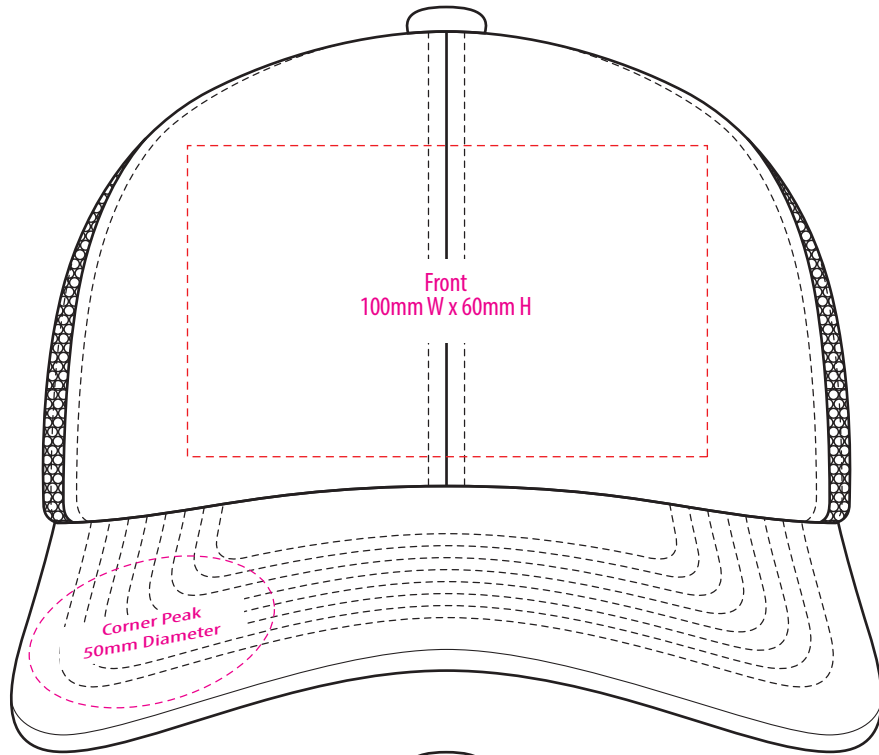

A2000

COLOUR

A2000

NOTE:

The maximum decoration area is a guide only and is greatly dependant on the logo shape.

EMBROIDERY

A2000

NOTE:

The maximum decoration area is a guide only and is greatly dependant on the logo shape.

SUPACOLOUR

A2000

NOTE:

The maximum decoration area is a guide only and is greatly dependant on the logo shape.

SUPASUB/SUPAETCH/SUPAFLEX