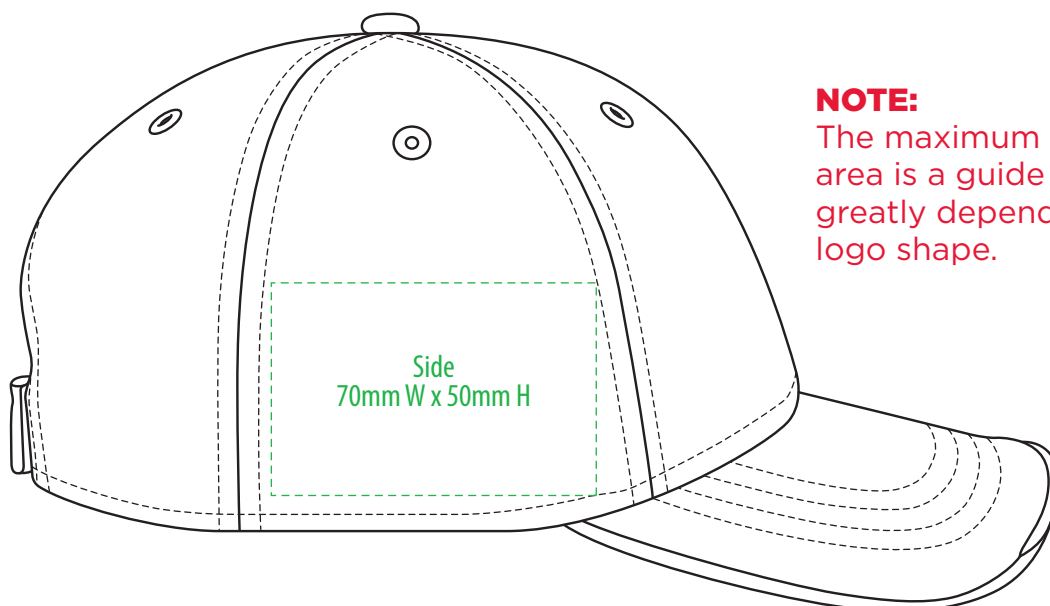

# A1300

**NOTE:**

The maximum decoration area is a guide only and is greatly dependant on the logo shape.

SUPASUB/SUPAETCH/SUPAFLEX

# A1300

Corner Peak  
50mm Diameter

Front  
100mm W x 60mm H

Back (Above arch)  
100mm W x 30mm H

Backstrap - 55mm W x 10mm H

Side  
70mm W x 50mm H

**NOTE:**

The maximum decoration area is a guide only and is greatly dependant on the logo shape.

# A1300

**NOTE:**  
The maximum decoration area is a guide only and is greatly dependant on the logo shape.

-----  
EMBROIDERY