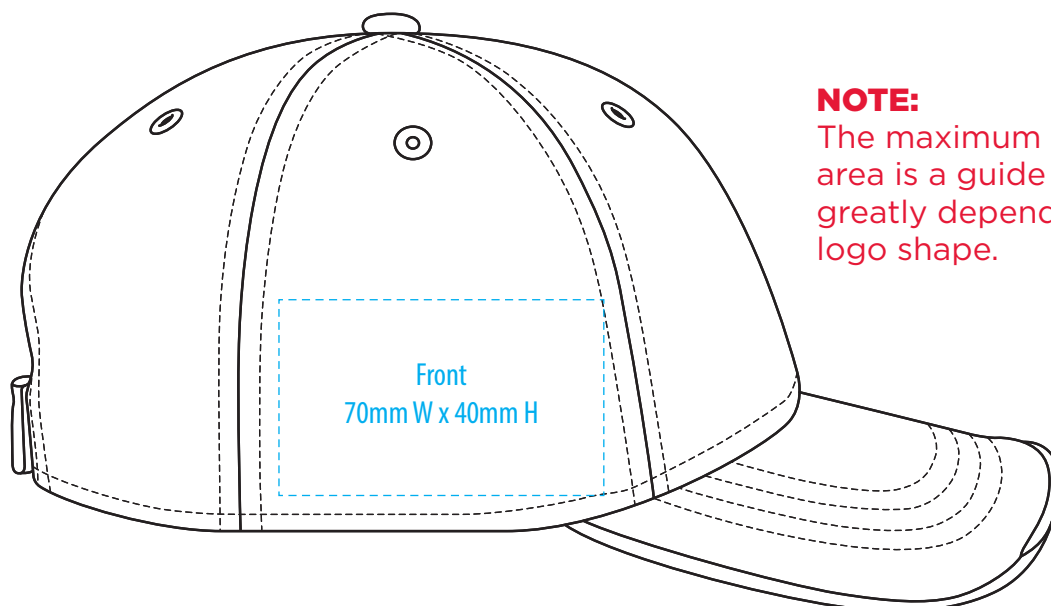

# A1300

**NOTE:**

The maximum decoration area is a guide only and is greatly dependant on the logo shape.

SUPASUB/SUPAETCH/SUPAFLEX

# A1300

Corner Peak  
50mm Diameter

Front  
100mm W x 60mm H

Back (Above arch)  
100mm W x 30mm H

Backstrap - 55mm W x 10mm H

Side  
70mm W x 50mm H

**NOTE:**

The maximum decoration area is a guide only and is greatly dependant on the logo shape.

# A1300

**NOTE:**  
The maximum decoration area is a guide only and is greatly dependant on the logo shape.

-----  
EMBROIDERY