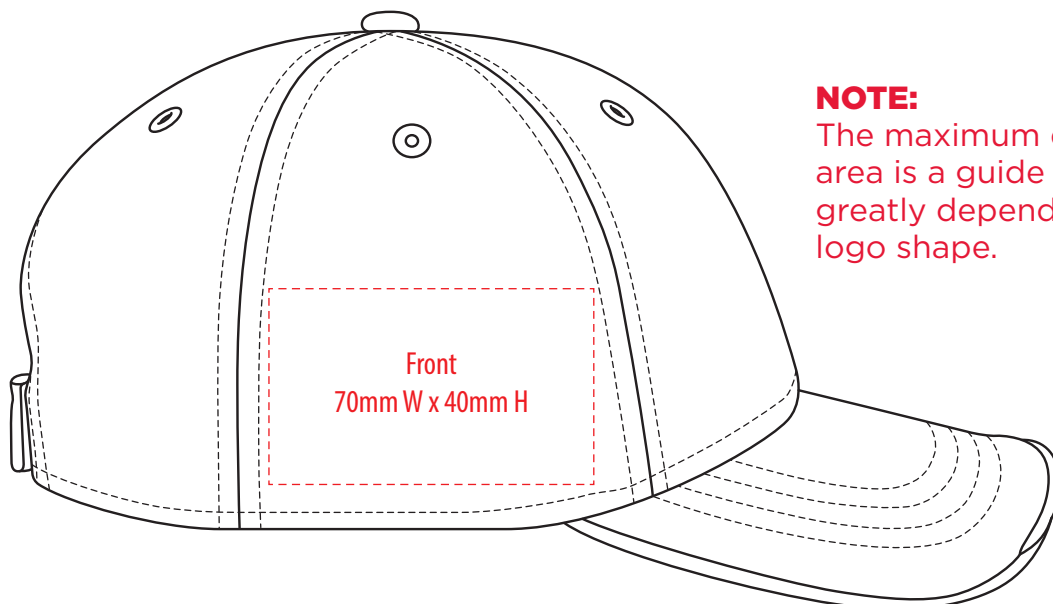

**A1300**

-----  
COLOUR

# A1300

**NOTE:**

The maximum decoration area is a guide only and is greatly dependant on the logo shape.

SUPASUB/SUPAETCH/SUPAFLEX

# A1300

Corner Peak  
50mm Diameter

Front  
100mm W x 60mm H

Back (Above arch)  
100mm W x 30mm H

Backstrap - 55mm W x 10mm H

Side  
70mm W x 50mm H

**NOTE:**

The maximum decoration area is a guide only and is greatly dependant on the logo shape.

# A1300

**NOTE:**  
The maximum decoration area is a guide only and is greatly dependant on the logo shape.

-----  
EMBROIDERY