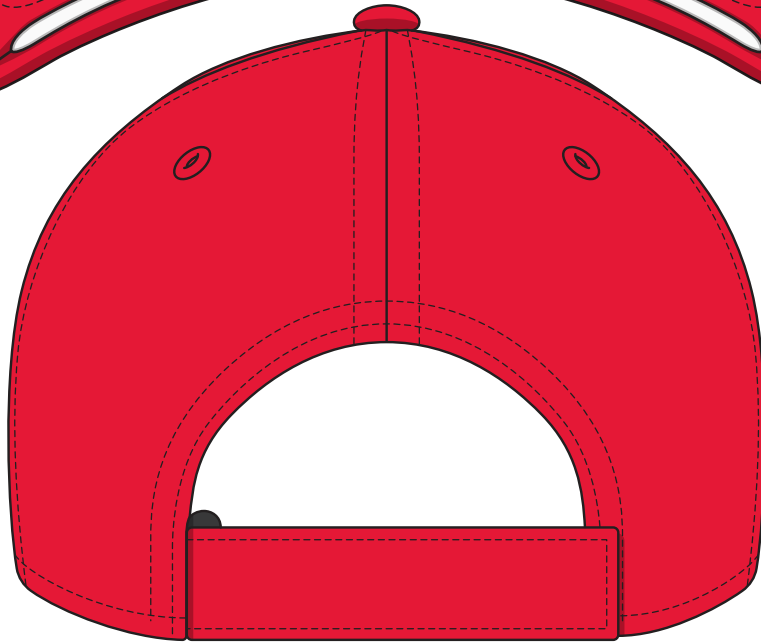

**A1300**

-----  
COLOUR

# A1300

**NOTE:**

The maximum decoration area is a guide only and is greatly dependant on the logo shape.

SUPASUB/SUPAETCH/SUPAFLEX

# A1300

Corner Peak  
50mm Diameter

Front  
100mm W x 60mm H

Back (Above arch)  
100mm W x 30mm H

Backstrap - 55mm W x 10mm H

Side  
70mm W x 50mm H

**NOTE:**

The maximum decoration area is a guide only and is greatly dependant on the logo shape.