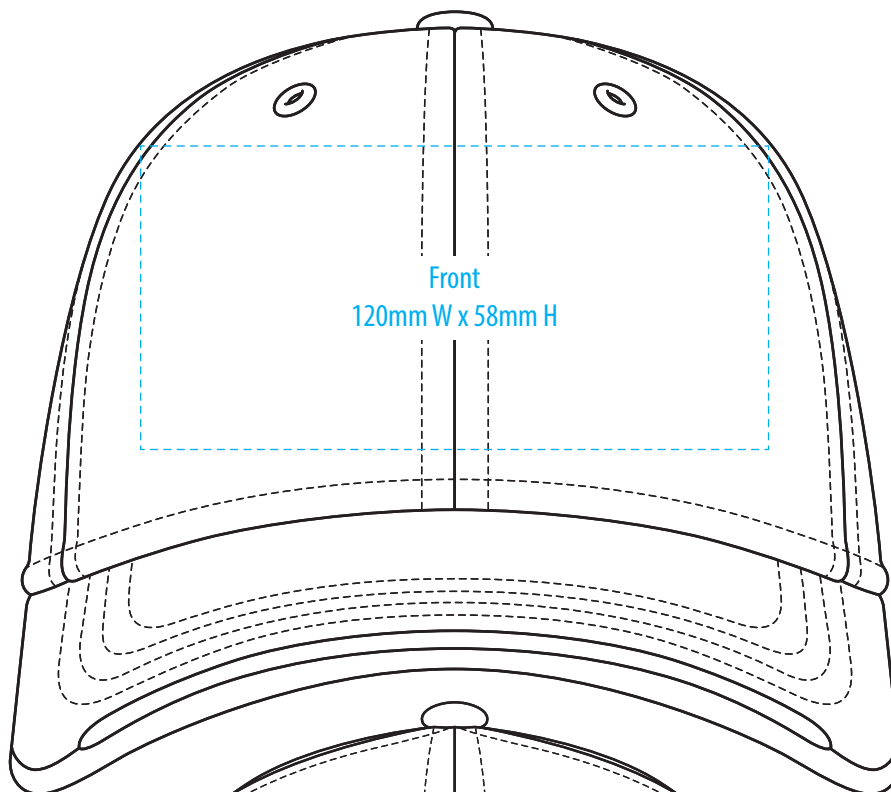

# A1300

**NOTE:**

The maximum decoration area is a guide only and is greatly dependant on the logo shape.

SUPASUB/SUPAETCH/SUPAFLEX

# A1300

Corner Peak  
50mm Diameter

Front  
100mm W x 60mm H

Back (Above arch)  
100mm W x 30mm H

Backstrap - 55mm W x 10mm H

Side  
70mm W x 50mm H

**NOTE:**

The maximum decoration area is a guide only and is greatly dependant on the logo shape.

# A1300

**NOTE:**  
The maximum decoration area is a guide only and is greatly dependant on the logo shape.

-----  
EMBROIDERY