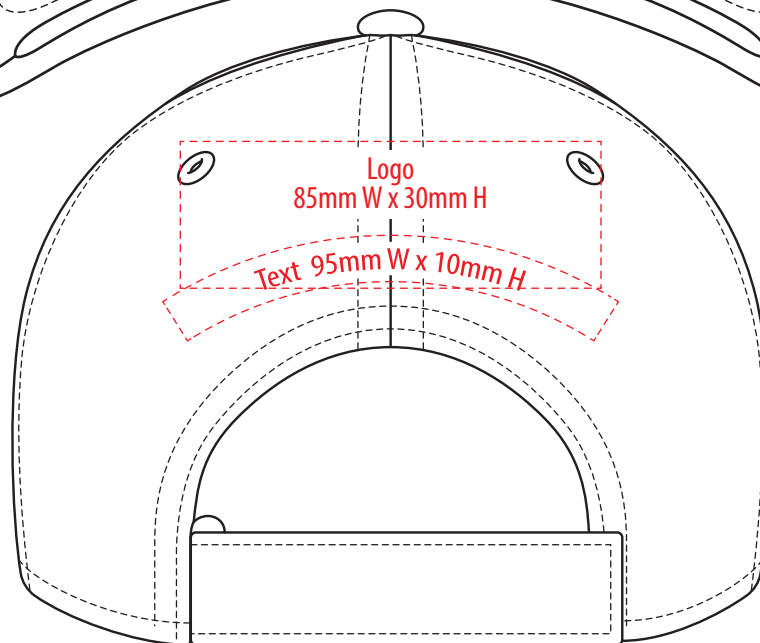

# A1300

**NOTE:**

The maximum decoration area is a guide only and is greatly dependant on the logo shape.

SUPASUB/SUPAETCH/SUPAFLEX

# A1300

Corner Peak  
50mm Diameter

Front  
100mm W x 60mm H

Back (Above arch)  
100mm W x 30mm H

Backstrap - 55mm W x 10mm H

Side  
70mm W x 50mm H

**NOTE:**

The maximum decoration area is a guide only and is greatly dependant on the logo shape.

# A1300

**NOTE:**  
The maximum decoration area is a guide only and is greatly dependant on the logo shape.

-----  
EMBROIDERY