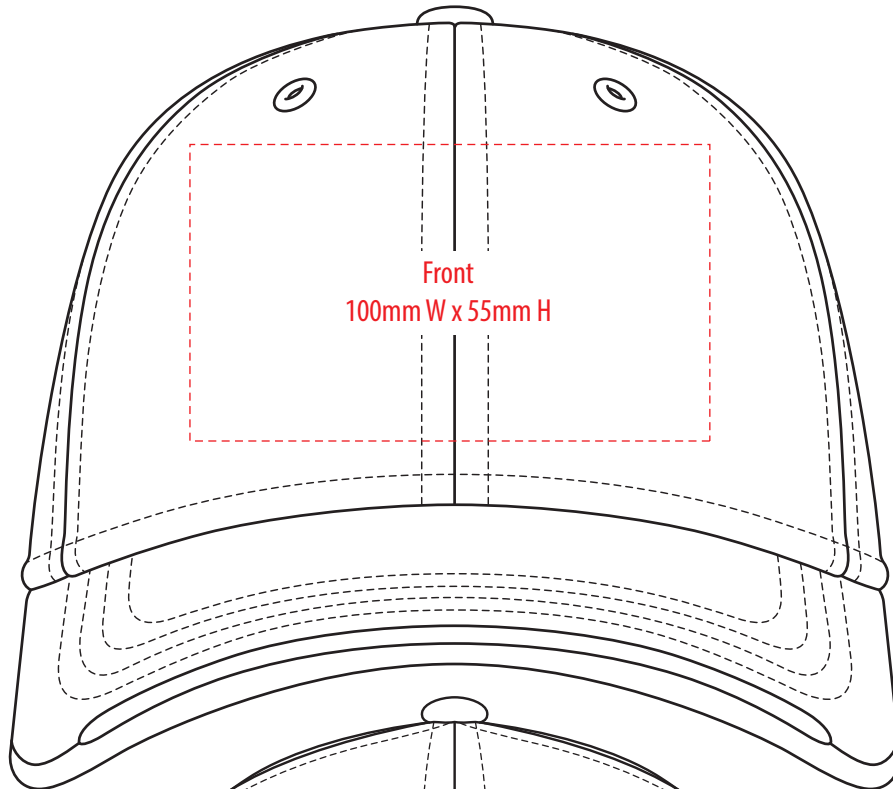

# A1300

**NOTE:**

The maximum decoration area is a guide only and is greatly dependant on the logo shape.

SUPASUB/SUPAETCH/SUPAFLEX

# A1300

Corner Peak  
50mm Diameter

Front  
100mm W x 60mm H

Back (Above arch)  
100mm W x 30mm H

Backstrap - 55mm W x 10mm H

Side  
70mm W x 50mm H

**NOTE:**

The maximum decoration area is a guide only and is greatly dependant on the logo shape.

# A1300

**NOTE:**  
The maximum decoration area is a guide only and is greatly dependant on the logo shape.

-----  
EMBROIDERY