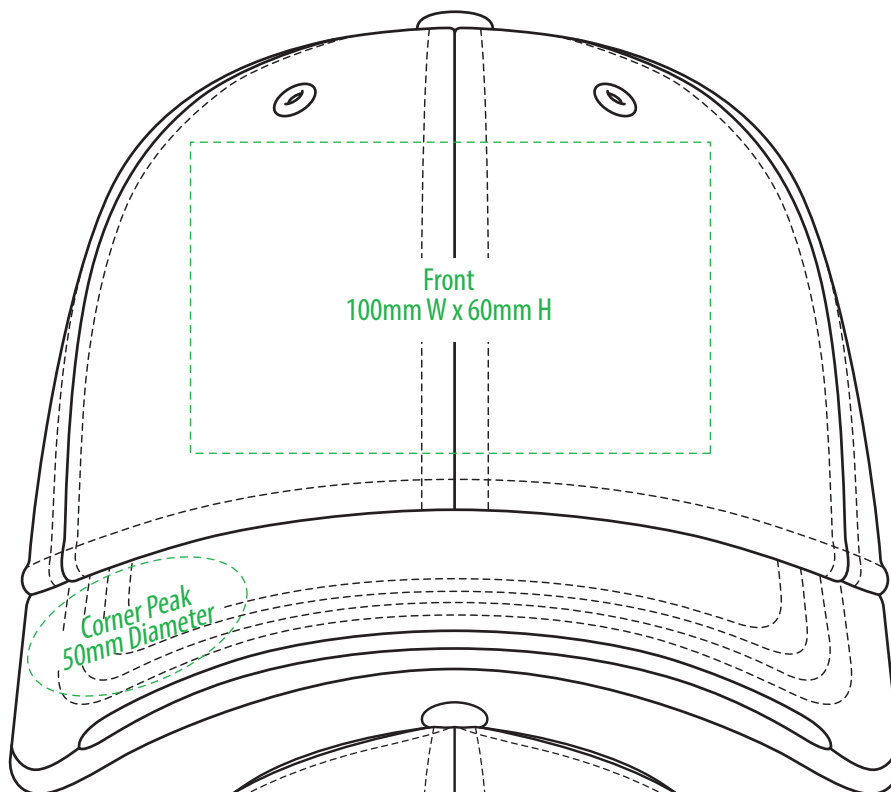

# A1300

**NOTE:**

The maximum decoration area is a guide only and is greatly dependant on the logo shape.

SUPASUB/SUPAETCH/SUPAFLEX

# A1300

Corner Peak  
50mm Diameter

Front  
100mm W x 60mm H

Back (Above arch)  
100mm W x 30mm H

Backstrap - 55mm W x 10mm H

Side  
70mm W x 50mm H

**NOTE:**

The maximum decoration area is a guide only and is greatly dependant on the logo shape.

# A1300

**NOTE:**  
The maximum decoration area is a guide only and is greatly dependant on the logo shape.

-----  
EMBROIDERY