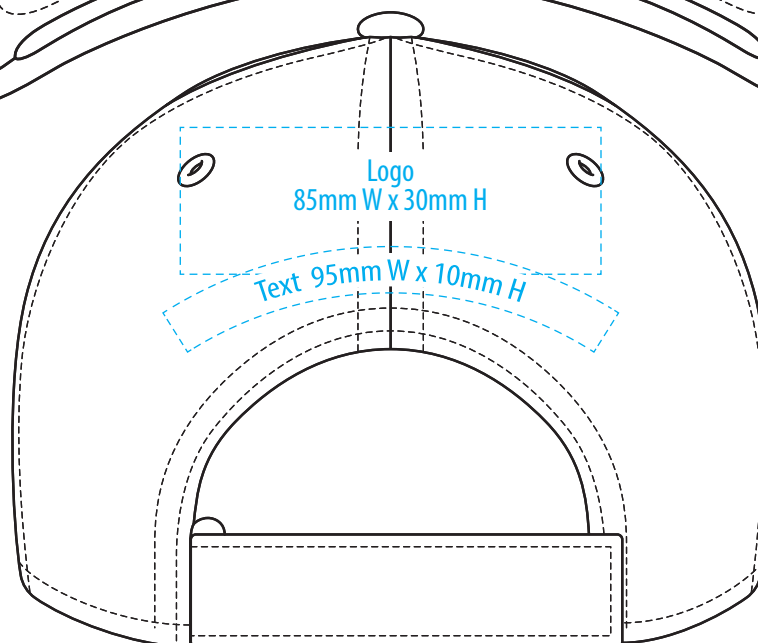

# A1300

**NOTE:**

The maximum decoration area is a guide only and is greatly dependant on the logo shape.

SUPASUB/SUPAETCH/SUPAFLEX

# A1300

Corner Peak  
50mm Diameter

Front  
100mm W x 60mm H

Back (Above arch)  
100mm W x 30mm H

Backstrap - 55mm W x 10mm H

Side  
70mm W x 50mm H

**NOTE:**

The maximum decoration area is a guide only and is greatly dependant on the logo shape.

# A1300

**NOTE:**  
The maximum decoration area is a guide only and is greatly dependant on the logo shape.

-----  
EMBROIDERY