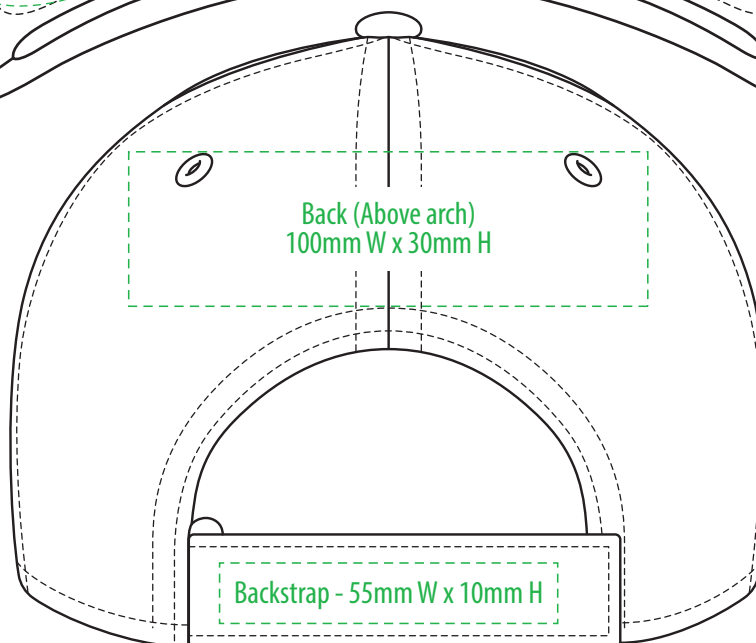

# A1300

**NOTE:**

The maximum decoration area is a guide only and is greatly dependant on the logo shape.

SUPASUB/SUPAETCH/SUPAFLEX

# A1300

Corner Peak  
50mm Diameter

Front  
100mm W x 60mm H

Back (Above arch)  
100mm W x 30mm H

Backstrap - 55mm W x 10mm H

Side  
70mm W x 50mm H

**NOTE:**

The maximum decoration area is a guide only and is greatly dependant on the logo shape.

# A1300

**NOTE:**  
The maximum decoration area is a guide only and is greatly dependant on the logo shape.

-----  
EMBROIDERY