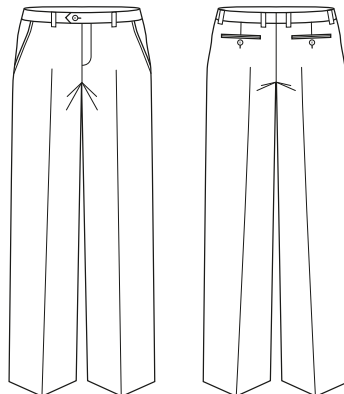

MENS ADJUSTABLE WAIST PANT 70114R

Flat front and straight through the leg. With hidden elastic waistband for extra stretch and comfort. A 'roomier' mid-rise and deep side pockets.

DETAILS

COOL STRETCH

92% Polyester 8% Bamboo Charcoal

- Trousers - Warm or cold machine wash. Wash with similar colours. Do not bleach, soak or tumble dry. Line dry in shade. Warm iron. Recommend dry clean 30°C.

COLOURS

GARMENT MEASUREMENTS

SIZE (R)	72R	77R	82R	87R	92R	97R	102R	107R	112R
½ WAIST (CM)	36	38.5	41	43.5	46	48.5	51	53.5	56

SPEC DRAWING

MENS ADJUSTABLE WAIST PANT 70114S

Flat front and straight through the leg. With hidden elastic waistband for extra stretch and comfort. A 'roomier' mid-rise and deep side pockets.

DETAILS

COOL STRETCH

SIZE (S) 107S 112S 117S 122S 127S

½ WAIST (CM) 53.5 56 58.5 61 63.5

SPEC DRAWING