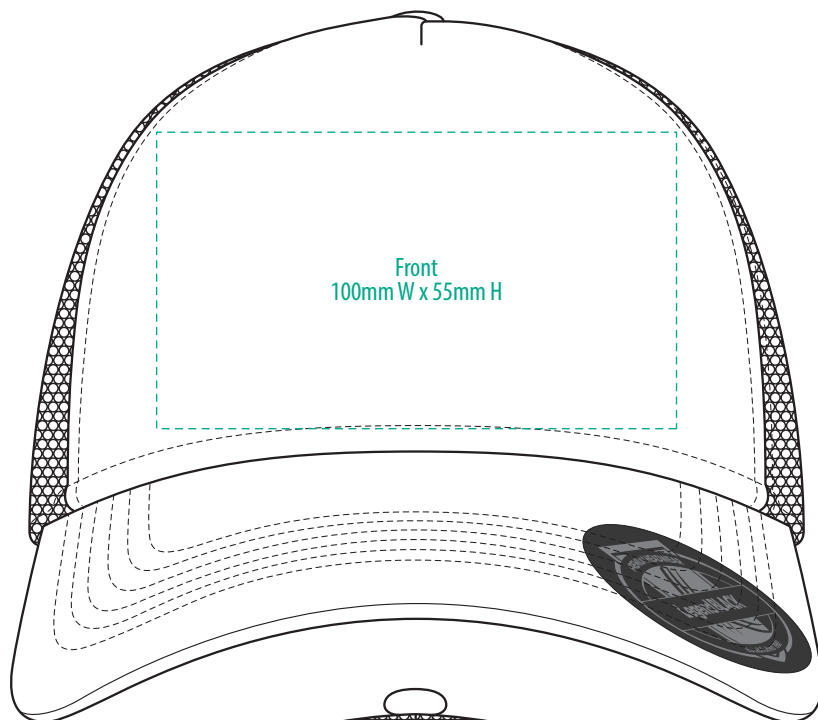

7004

COLOURWAYS

COLOUR

NOTE:
The maximum decoration area is a guide only and is greatly dependant on the logo shape.

EMBROIDERY

NOTE:

The maximum decoration area is a guide only and is greatly dependant on the logo shape.

NOTE:

The maximum decoration area is a guide only and is greatly dependant on the logo shape.