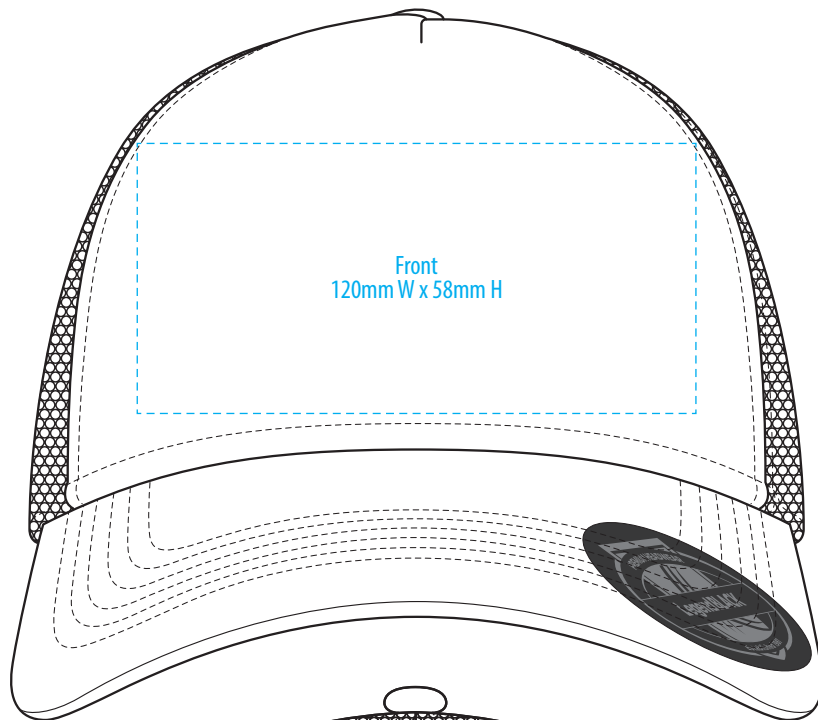

7004

COLOURWAYS

COLOUR

NOTE:
The maximum decoration area is a guide only and is greatly dependant on the logo shape.

EMBROIDERY

NOTE:

The maximum decoration area is a guide only and is greatly dependant on the logo shape.

NOTE:

The maximum decoration area is a guide only and is greatly dependant on the logo shape.