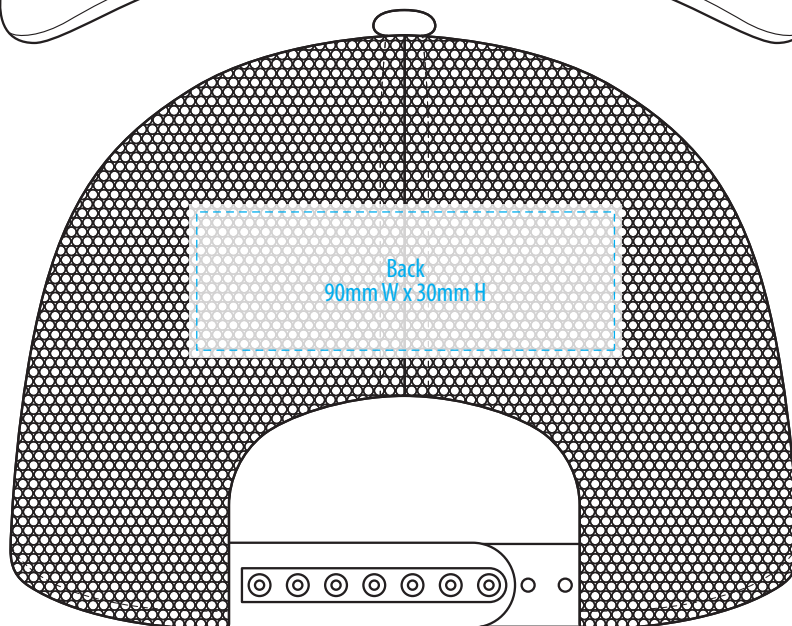

7004

COLOURWAYS

COLOUR

NOTE:
The maximum decoration area is a guide only and is greatly dependant on the logo shape.

EMBROIDERY

NOTE:

The maximum decoration area is a guide only and is greatly dependant on the logo shape.

NOTE:

The maximum decoration area is a guide only and is greatly dependant on the logo shape.