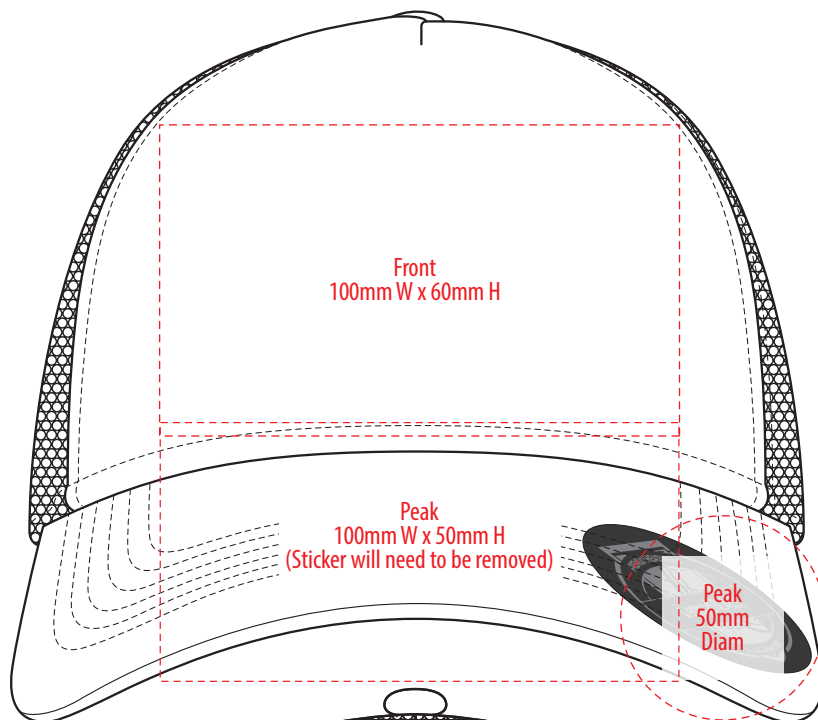

7004

COLOURWAYS

COLOUR

NOTE:
The maximum decoration area is a guide only and is greatly dependant on the logo shape.

EMBROIDERY

NOTE:

The maximum decoration area is a guide only and is greatly dependant on the logo shape.

NOTE:

The maximum decoration area is a guide only and is greatly dependant on the logo shape.