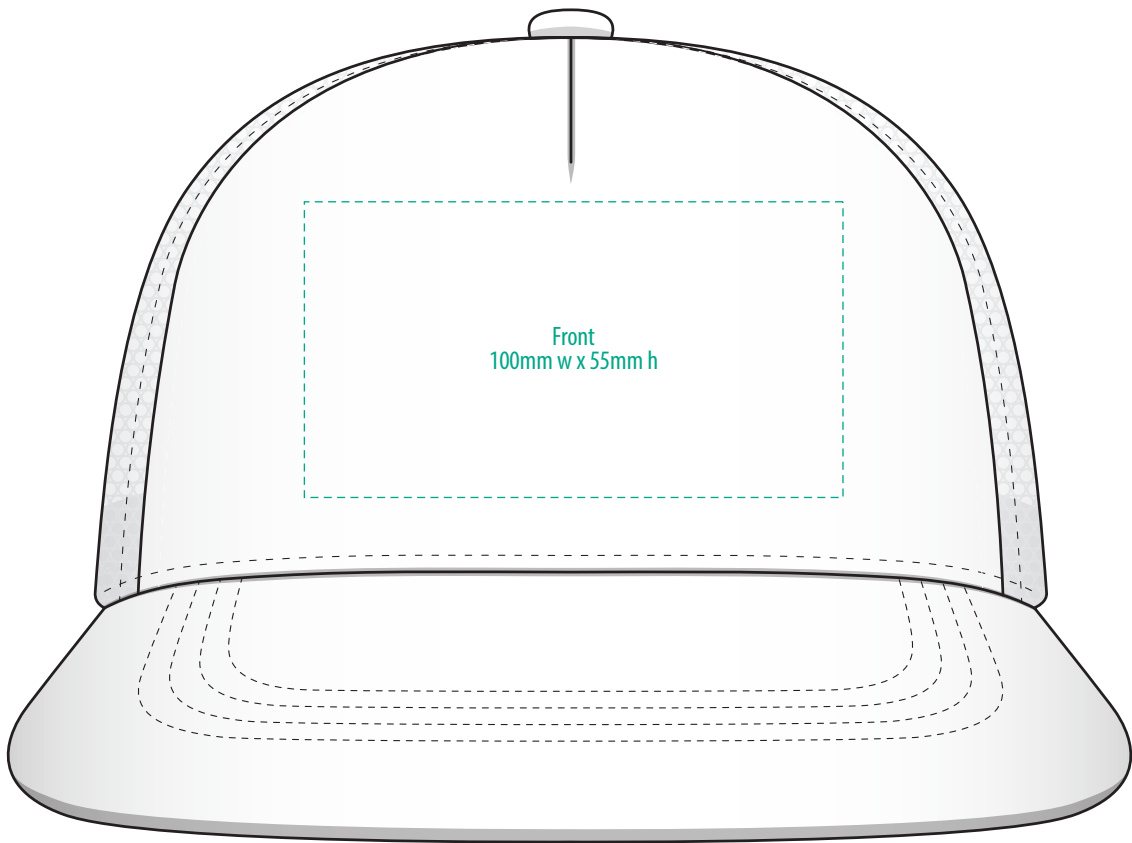

4384

COLOUR

NOTE:
The maximum decoration area is a guide only and is greatly dependant on the logo shape.

EMBROIDERY

NOTE:
The maximum decoration area is a guide only and is greatly dependant on the logo shape.

NOTE:
The maximum decoration area is a guide only and is greatly dependant on the logo shape.