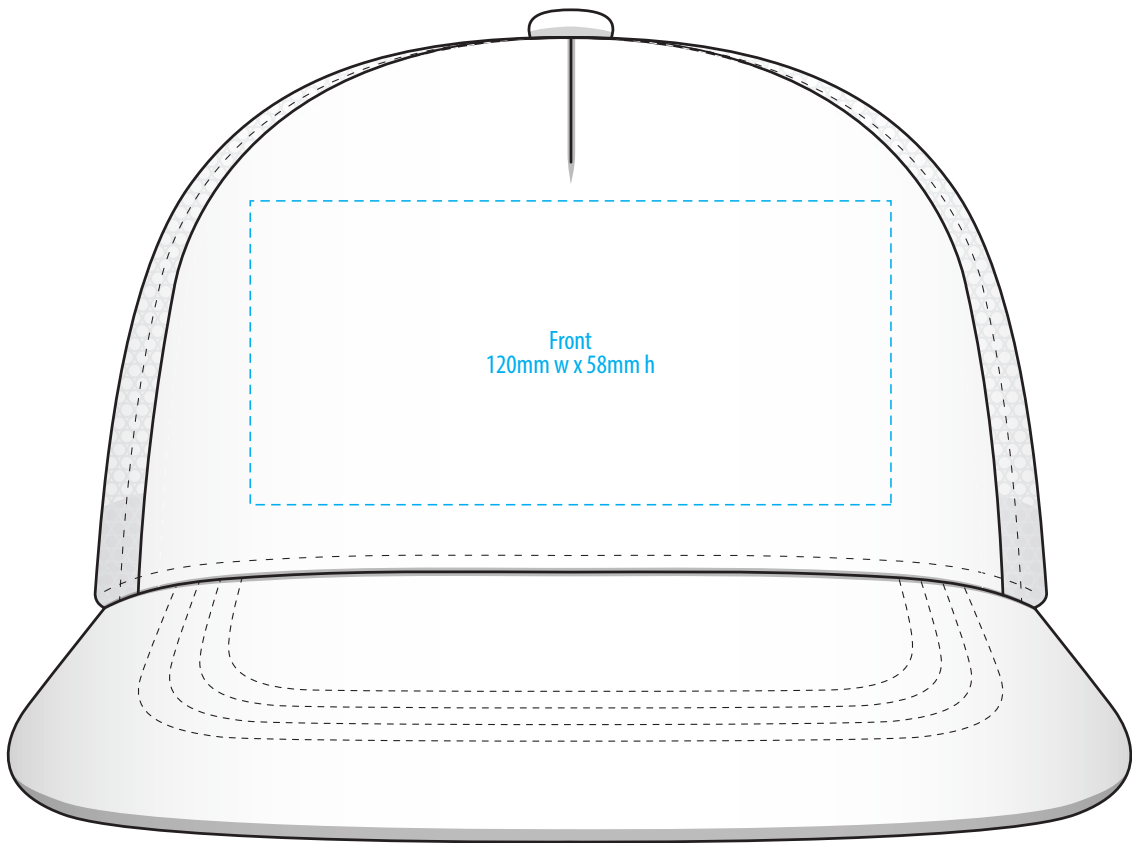

4384

COLOUR

NOTE:
The maximum decoration area is a guide only and is greatly dependant on the logo shape.

EMBROIDERY

NOTE:
The maximum decoration area is a guide only and is greatly dependant on the logo shape.

NOTE:
The maximum decoration area is a guide only and is greatly dependant on the logo shape.