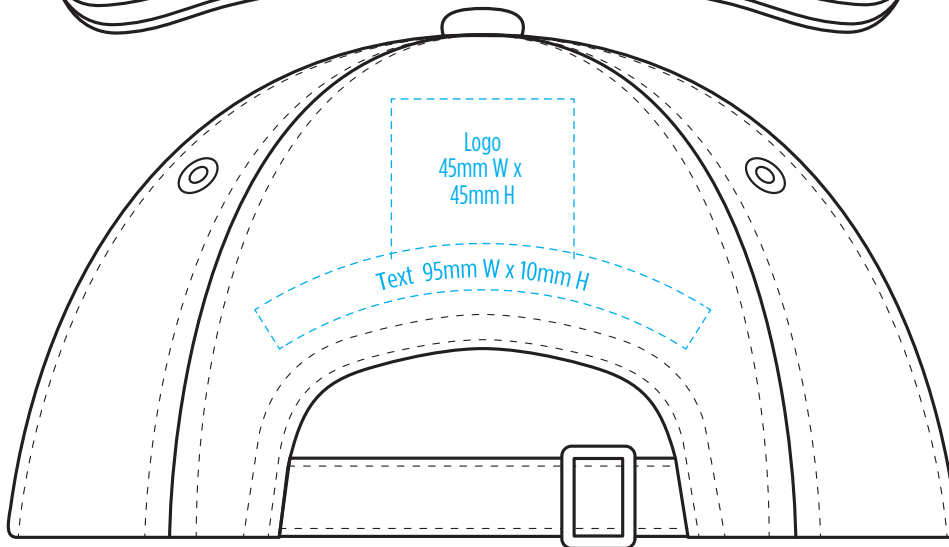

4290

-----  
COLOUR

4290

**NOTE:**

The maximum decoration area is a guide only and is greatly dependant on the logo shape.

-----  
EMBROIDERY

4290

**NOTE:**  
The maximum decoration area is a guide only and is greatly dependant on the logo shape.

4290

**NOTE:**

The maximum decoration area is a guide only and is greatly dependant on the logo shape.

SUPASUB / SUPAETCH / SUPAFLEX