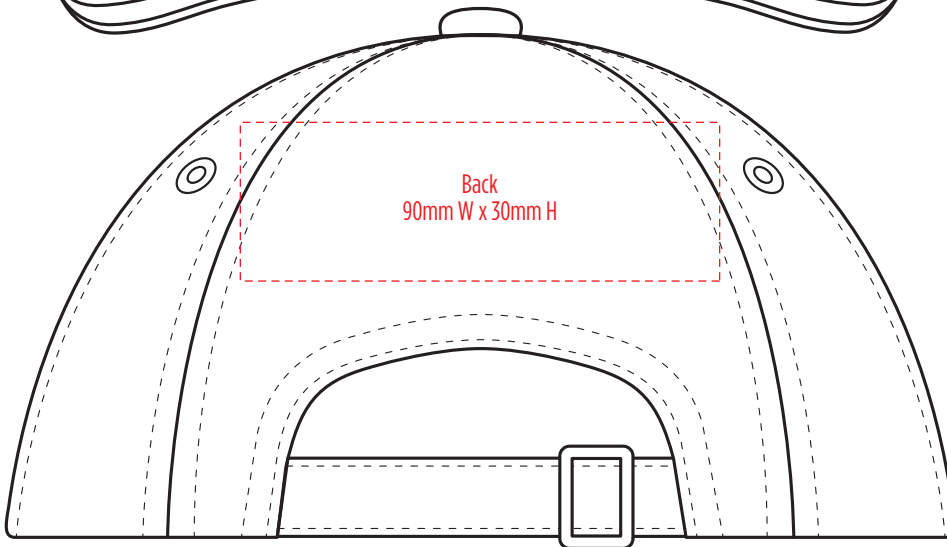

4290

-----  
COLOUR

4290

**NOTE:**

The maximum decoration area is a guide only and is greatly dependant on the logo shape.

-----  
EMBROIDERY

4290

**NOTE:**  
The maximum decoration area is a guide only and is greatly dependant on the logo shape.

4290

**NOTE:**

The maximum decoration area is a guide only and is greatly dependant on the logo shape.

SUPASUB / SUPAETCH / SUPAFLEX