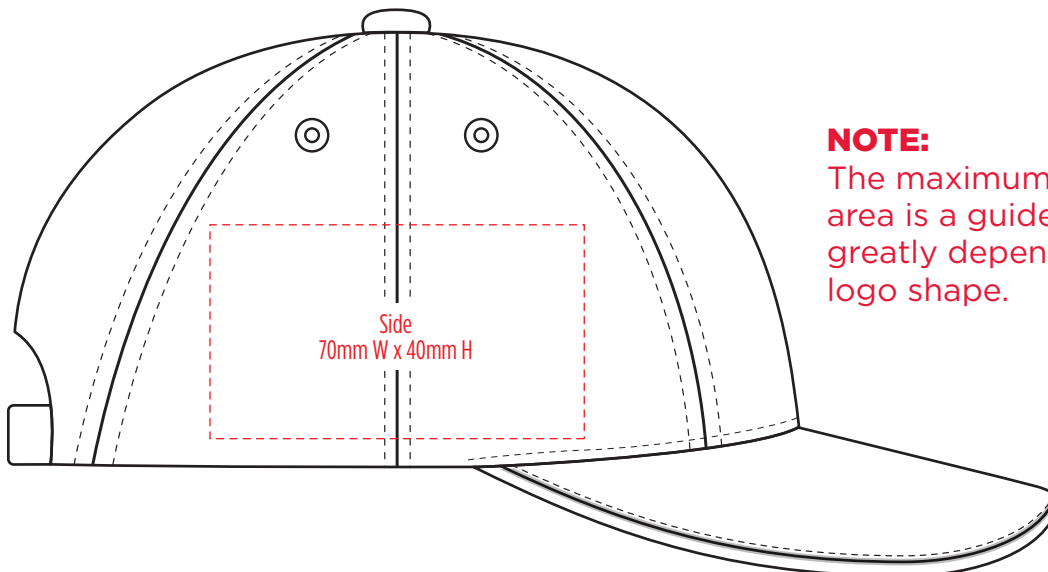

4290

-----  
COLOUR

4290

**NOTE:**

The maximum decoration area is a guide only and is greatly dependant on the logo shape.

-----  
EMBROIDERY

4290

**NOTE:**  
The maximum decoration area is a guide only and is greatly dependant on the logo shape.

4290

**NOTE:**

The maximum decoration area is a guide only and is greatly dependant on the logo shape.

SUPASUB / SUPAETCH / SUPAFLEX