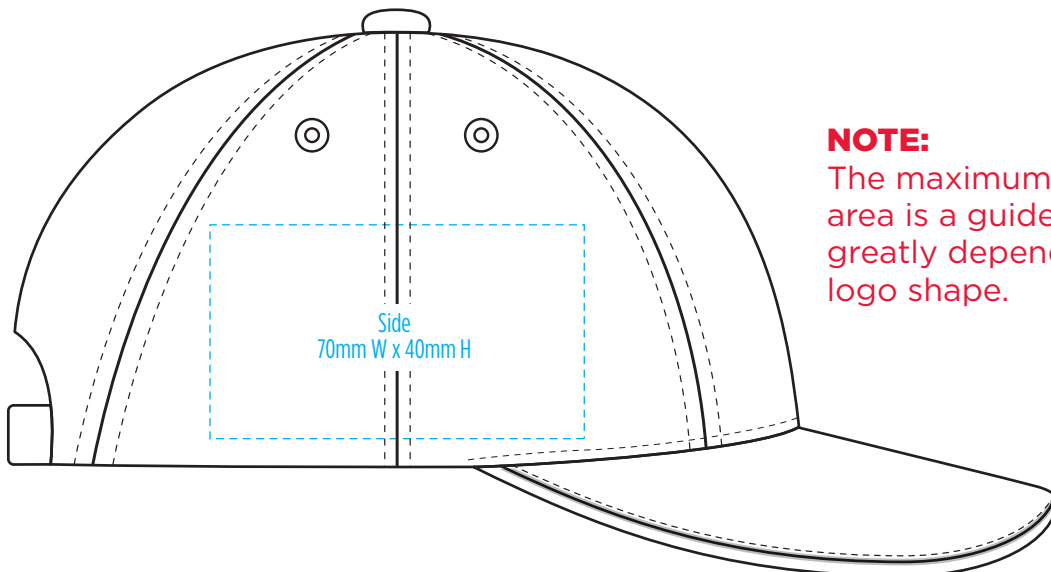

4290

-----  
COLOUR

4290

**NOTE:**

The maximum decoration area is a guide only and is greatly dependant on the logo shape.

-----  
EMBROIDERY

4290

**NOTE:**  
The maximum decoration area is a guide only and is greatly dependant on the logo shape.

4290

**NOTE:**

The maximum decoration area is a guide only and is greatly dependant on the logo shape.

SUPASUB / SUPAETCH / SUPAFLEX