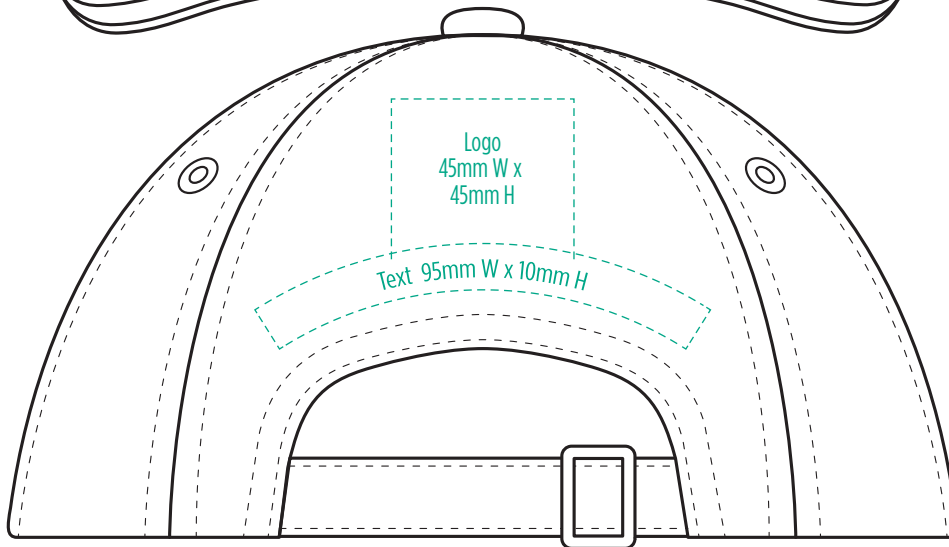

4290

-----  
COLOUR

4290

**NOTE:**

The maximum decoration area is a guide only and is greatly dependant on the logo shape.

-----  
EMBROIDERY

4290

**NOTE:**  
The maximum decoration area is a guide only and is greatly dependant on the logo shape.

4290

**NOTE:**

The maximum decoration area is a guide only and is greatly dependant on the logo shape.

SUPASUB / SUPAETCH / SUPAFLEX