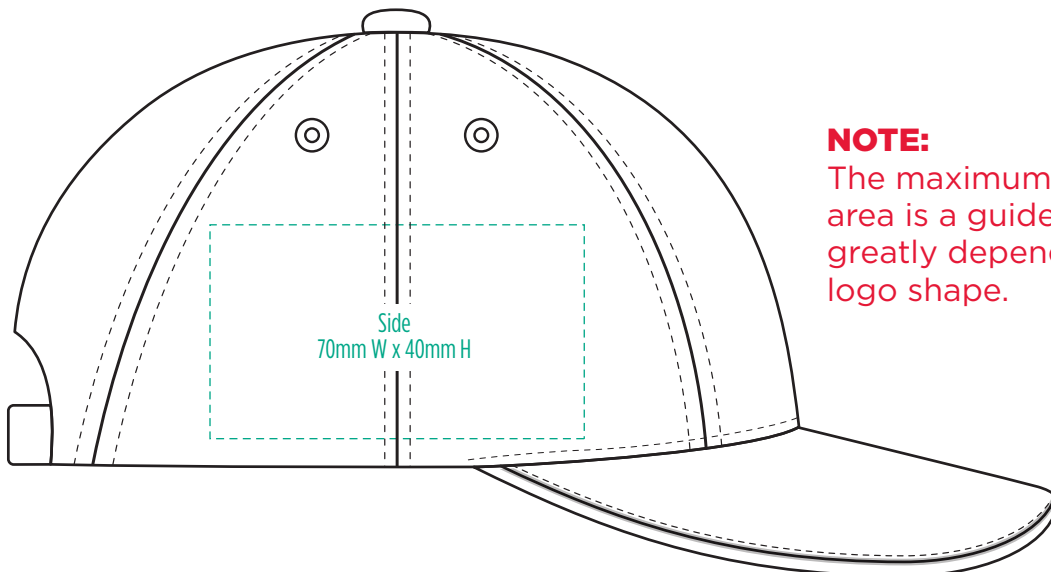

4290

-----  
COLOUR

4290

**NOTE:**

The maximum decoration area is a guide only and is greatly dependant on the logo shape.

-----  
EMBROIDERY

4290

**NOTE:**  
The maximum decoration area is a guide only and is greatly dependant on the logo shape.

4290

**NOTE:**

The maximum decoration area is a guide only and is greatly dependant on the logo shape.

SUPASUB / SUPAETCH / SUPAFLEX