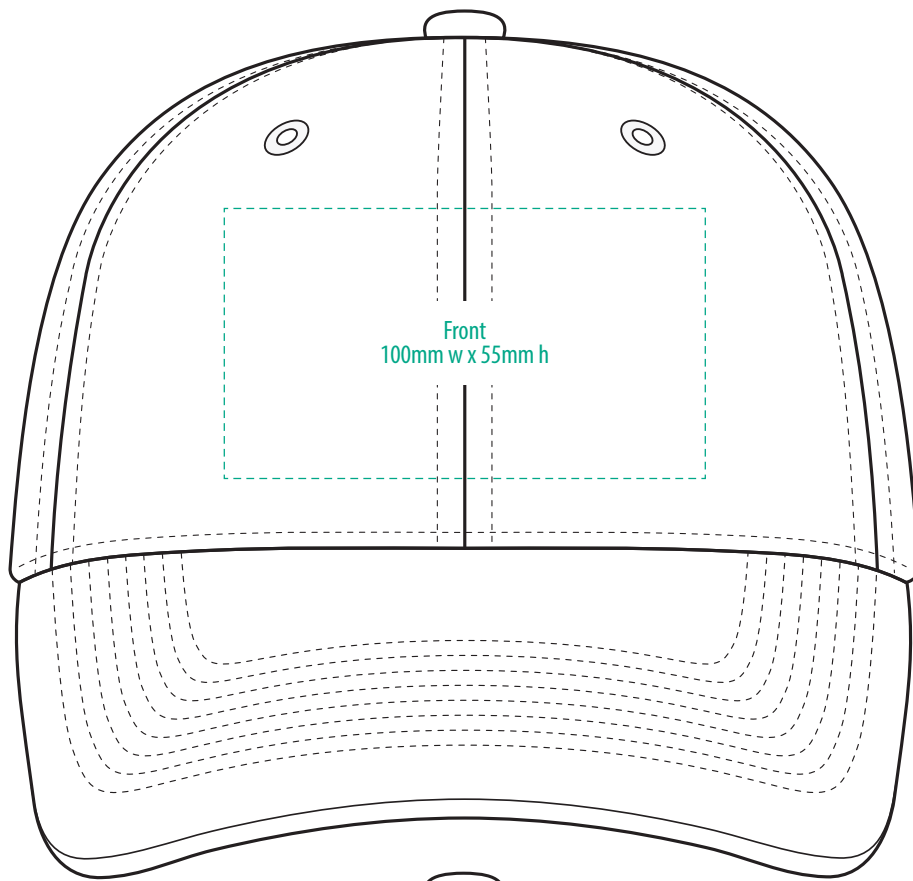

4058

COLOUR

NOTE:

The maximum decoration area is a guide only and is greatly dependant on the logo shape.

NOTE:

The maximum decoration area is a guide only and is greatly dependant on the logo shape.

NOTE:

The maximum decoration area is a guide only and is greatly dependant on the logo shape.