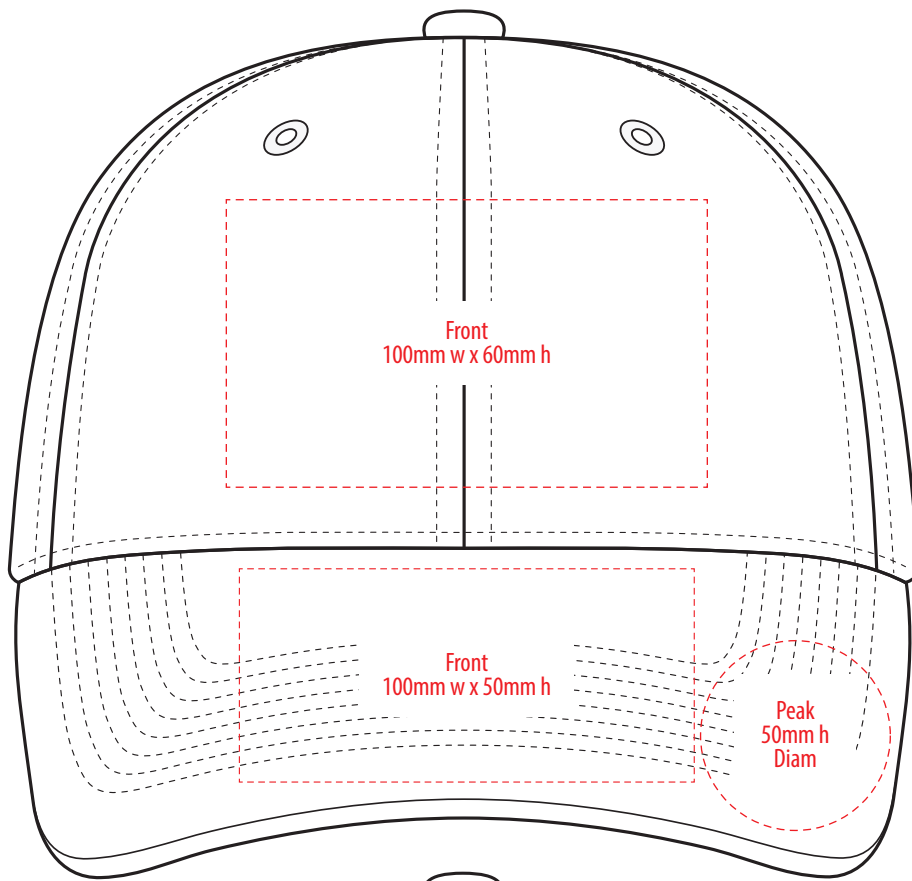

4058

COLOUR

NOTE:

The maximum decoration area is a guide only and is greatly dependant on the logo shape.

NOTE:

The maximum decoration area is a guide only and is greatly dependant on the logo shape.

NOTE:

The maximum decoration area is a guide only and is greatly dependant on the logo shape.