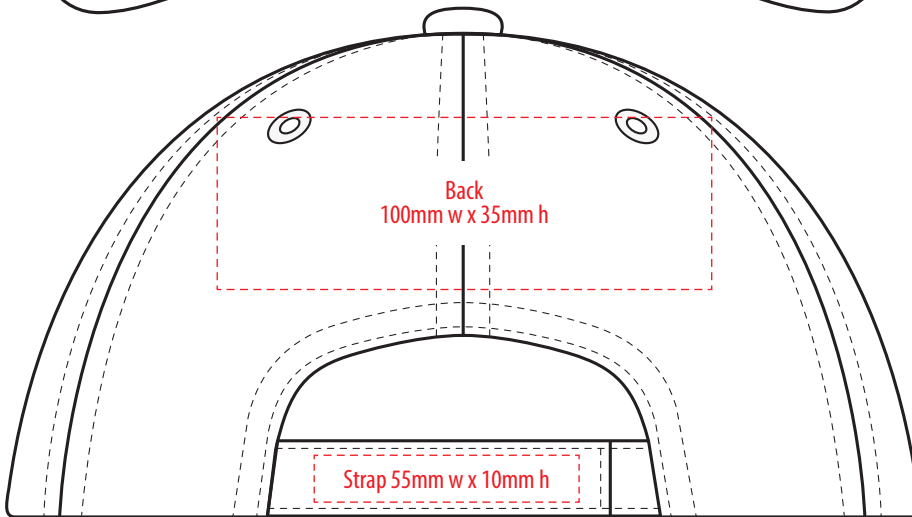

4058

COLOUR

NOTE:

The maximum decoration area is a guide only and is greatly dependant on the logo shape.

NOTE:

The maximum decoration area is a guide only and is greatly dependant on the logo shape.

NOTE:

The maximum decoration area is a guide only and is greatly dependant on the logo shape.