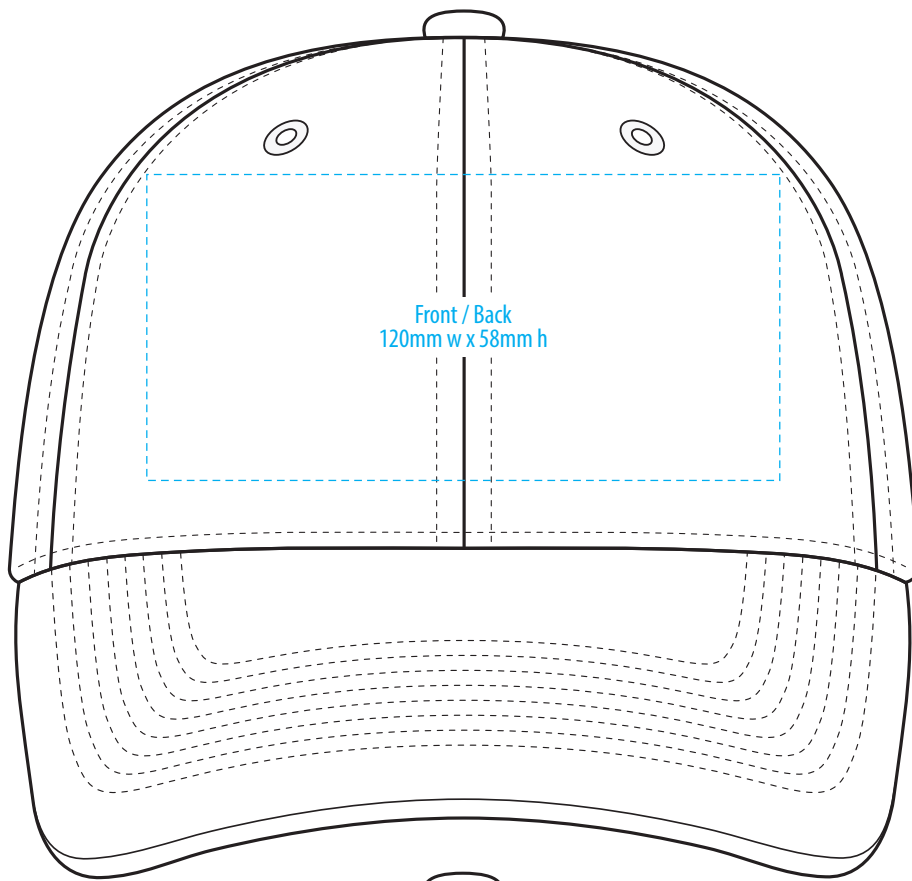

4058

COLOUR

NOTE:

The maximum decoration area is a guide only and is greatly dependant on the logo shape.

NOTE:

The maximum decoration area is a guide only and is greatly dependant on the logo shape.

NOTE:

The maximum decoration area is a guide only and is greatly dependant on the logo shape.