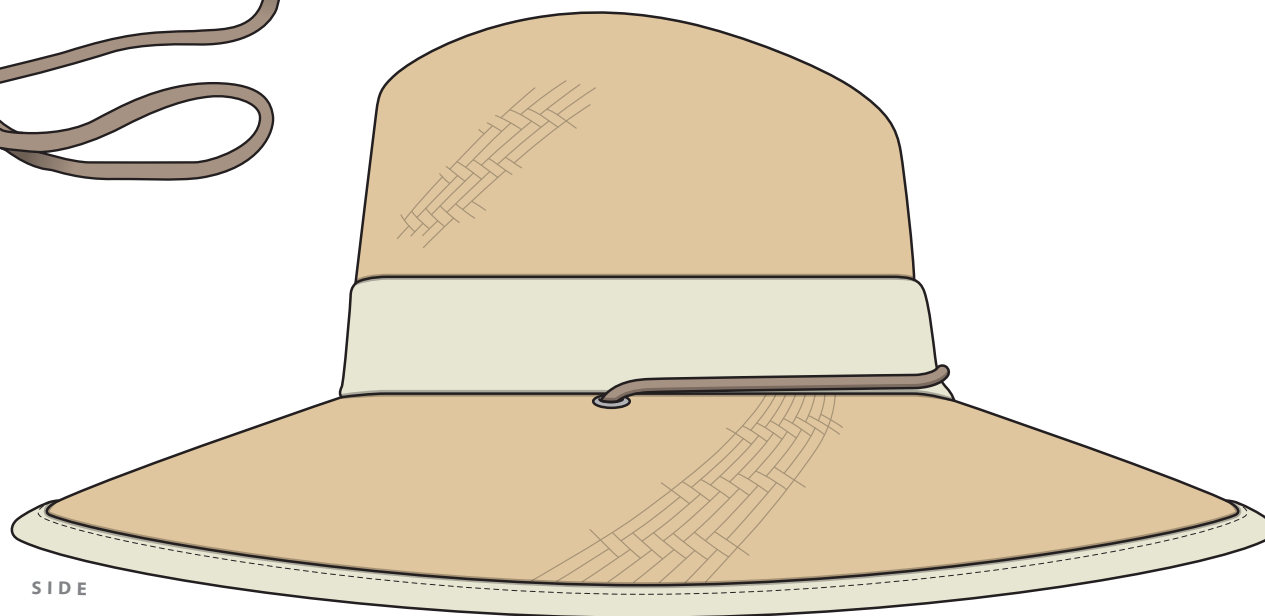

3942 with **4136/4101** Cotton Hat Band

FRONT

SIDE

COLOUR

3942 with 4136/4101 Cotton Hat Band

FRONT

NOTE:

The maximum decoration area is a guide only and is greatly dependant on the logo shape.

SIDE

EMBROIDERY

3942 with 4136/4101 Cotton Hat Band

FRONT

NOTE:
The maximum decoration area is a guide only and is greatly dependant on the logo shape.

SIDE

SUPACOLOUR