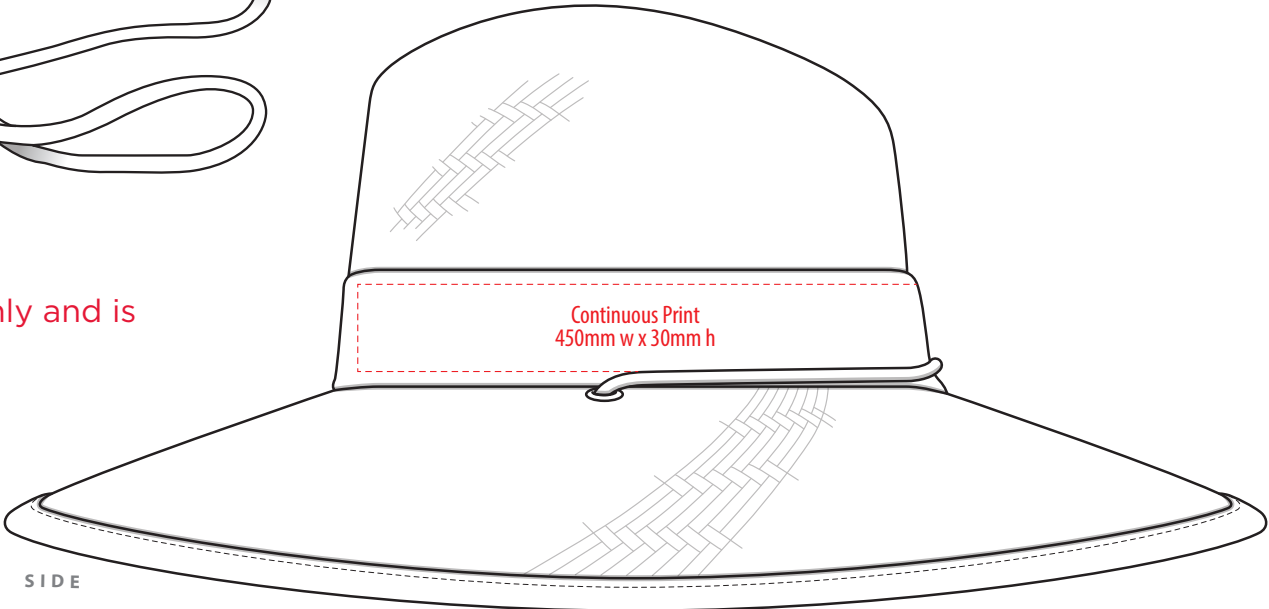

3942 with **4136/4101** Cotton Hat Band

FRONT

SIDE

COLOUR

3942 with 4136/4101 Cotton Hat Band

FRONT

NOTE:

The maximum decoration area is a guide only and is greatly dependant on the logo shape.

SIDE

EMBROIDERY

3942 with 4136/4101 Cotton Hat Band

FRONT

NOTE:
The maximum decoration area is a guide only and is greatly dependant on the logo shape.

SIDE

SUPACOLOUR