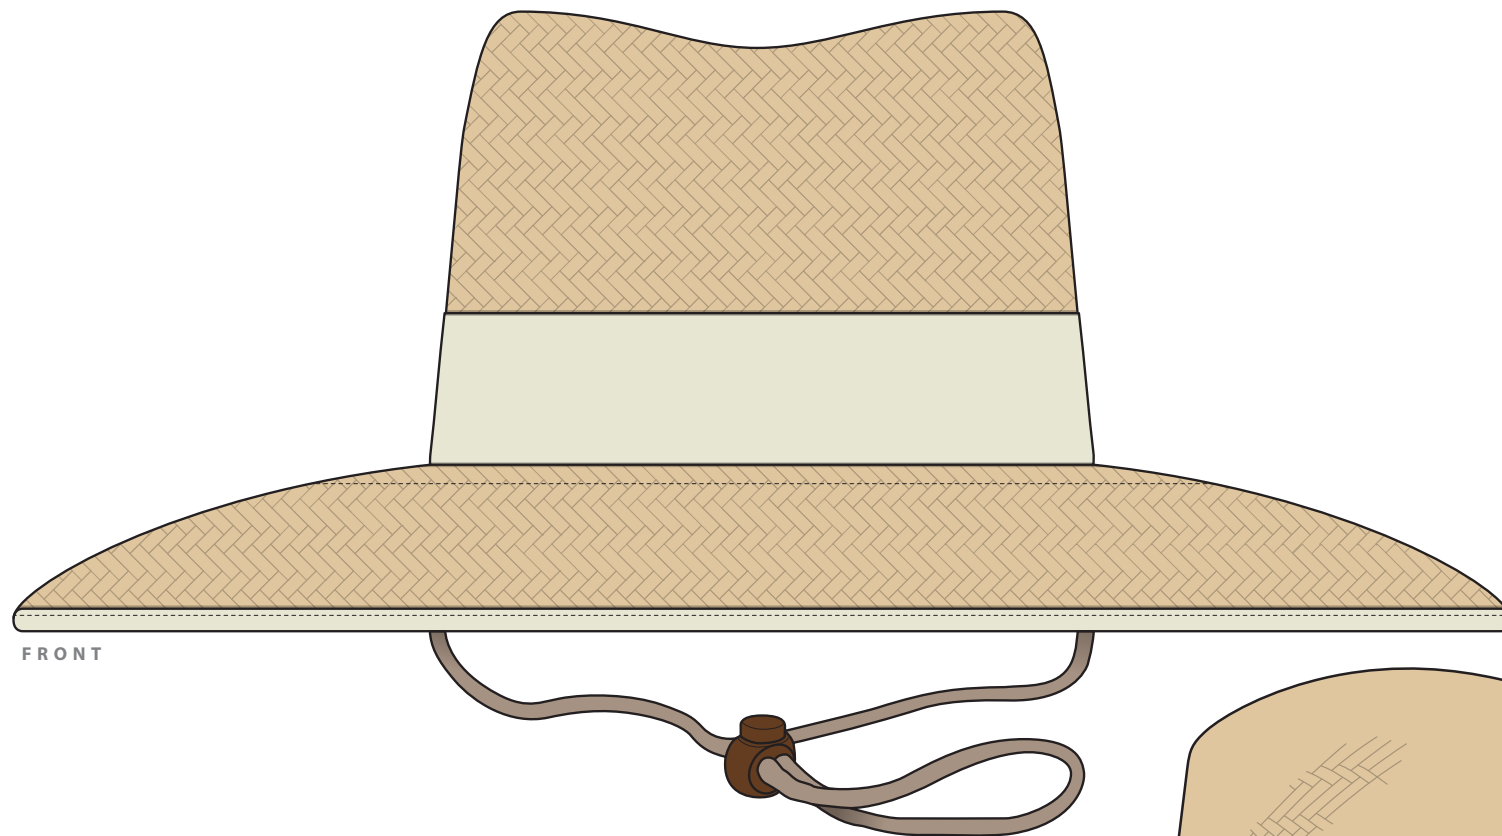

3942 with **4136/4101** Cotton Hat Band

FRONT

SIDE

COLOUR

3942 with 4136/4101 Cotton Hat Band

FRONT

NOTE:

The maximum decoration area is a guide only and is greatly dependant on the logo shape.

SIDE

EMBROIDERY

3942 with 4136/4101 Cotton Hat Band

FRONT

NOTE:
The maximum decoration area is a guide only and is greatly dependant on the logo shape.

SIDE

SUPACOLOUR