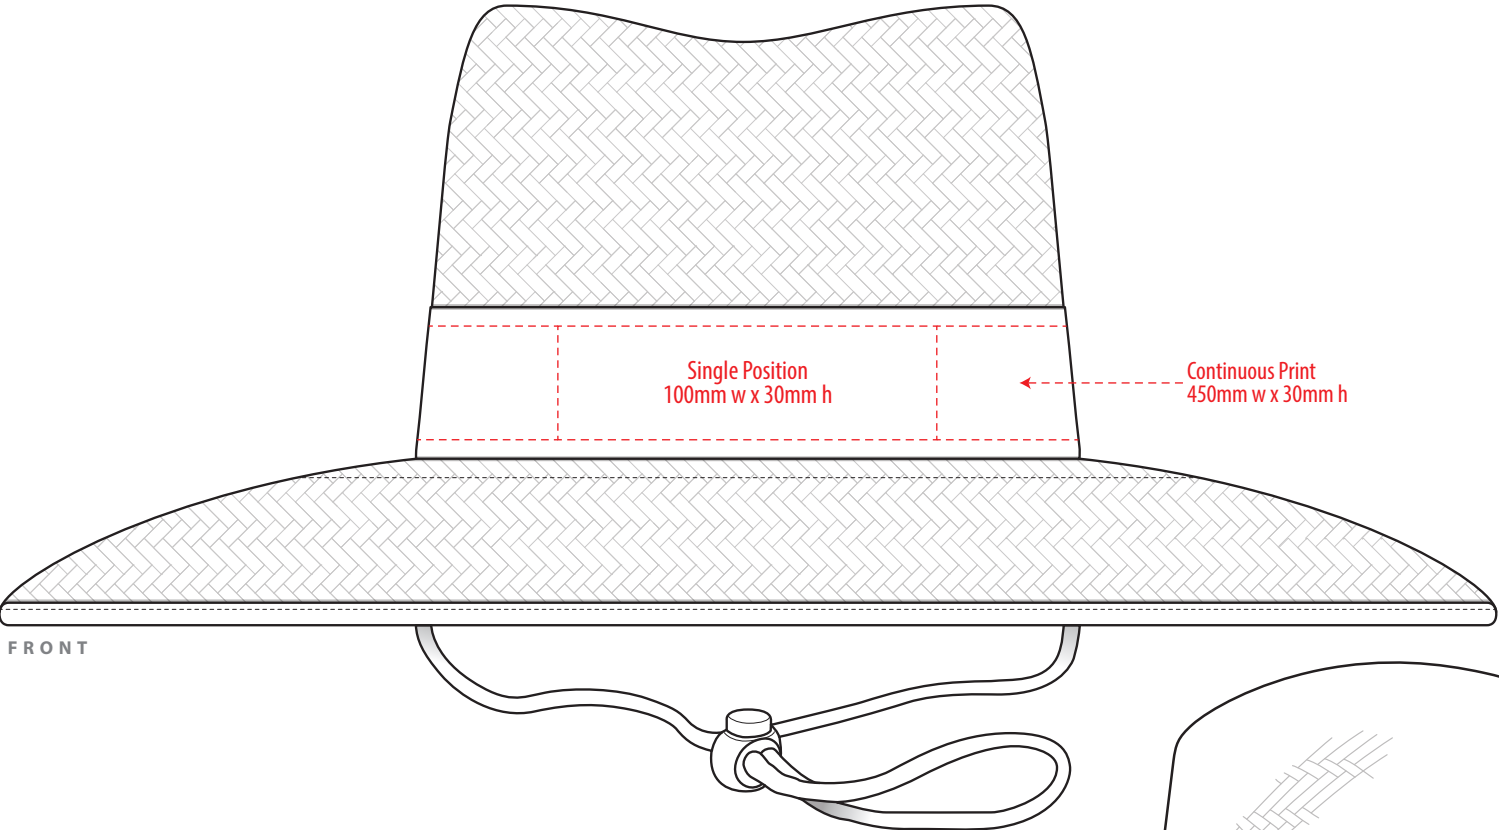

3942 with **4136/4101** Cotton Hat Band

FRONT

SIDE

COLOUR

3942 with 4136/4101 Cotton Hat Band

FRONT

NOTE:

The maximum decoration area is a guide only and is greatly dependant on the logo shape.

SIDE

EMBROIDERY

3942 with 4136/4101 Cotton Hat Band

FRONT

NOTE:
The maximum decoration area is a guide only and is greatly dependant on the logo shape.

SIDE

SUPACOLOUR