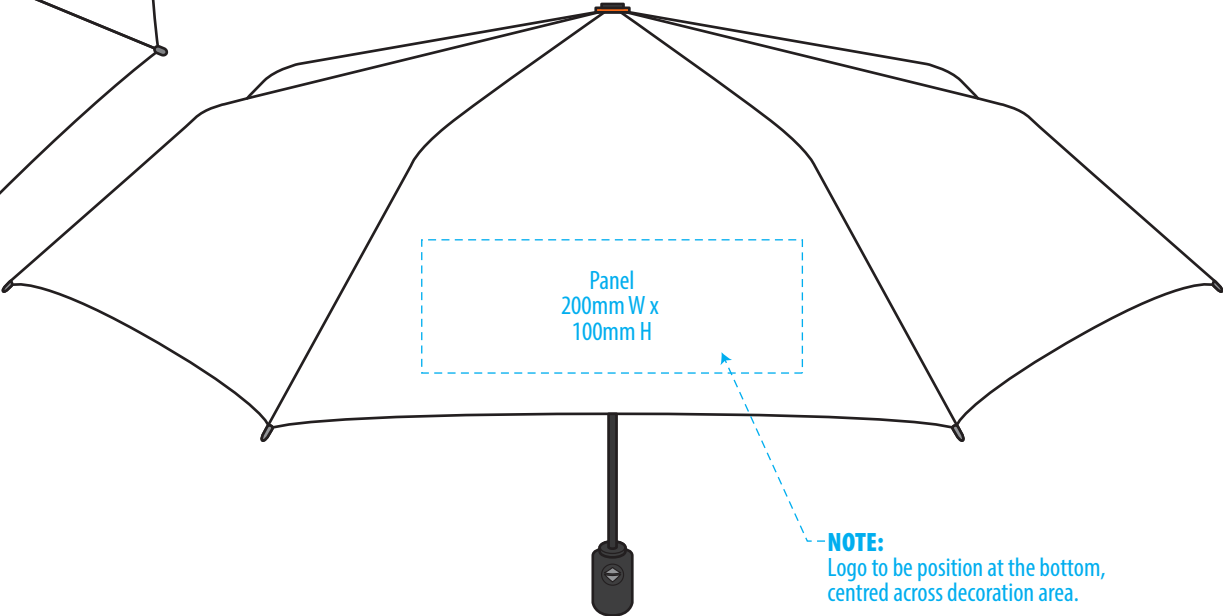

2115

COLOUR

2115

NOTE:
The maximum decoration area is a guide only and is greatly dependant on the logo shape.

NOTE:
Logo to be position at the bottom, centred across decoration area.

SUPACOLOUR/SCREENPRINT