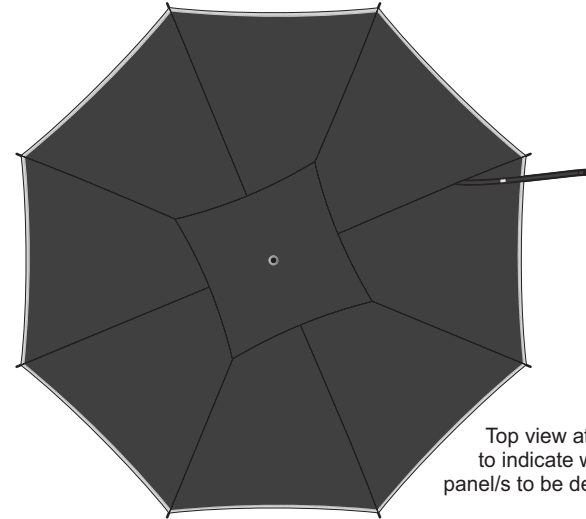

20% of Actual Size
Screen Print (one colour)
Colourflex Transfer

Top view at 5%
to indicate which
panel/s to be decorated.

20% of Actual Size
Screen Print (one colour)
Colourflex Transfer

Black/Coloured Trim

Top view at 5%
to indicate which
panel/s to be decorated.