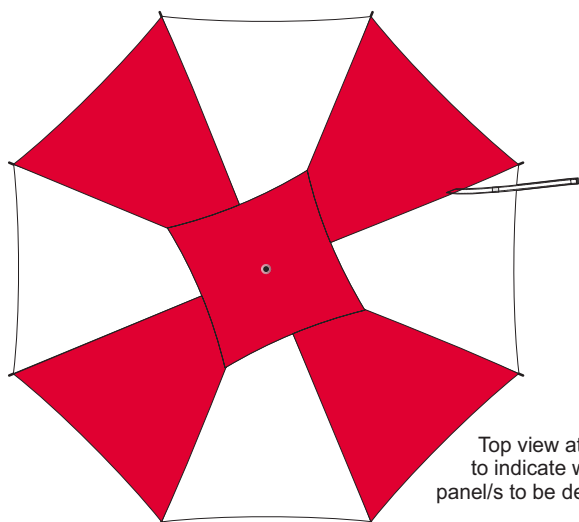

20% of Actual Size
Screen Print (one colour)
Colourflex Transfer

Top view at 5%
to indicate which
panel/s to be decorated.

20% of Actual Size
Screen Print (one colour)
Colourflex Transfer

Black/Coloured Trim

Top view at 5%
to indicate which
panel/s to be decorated.