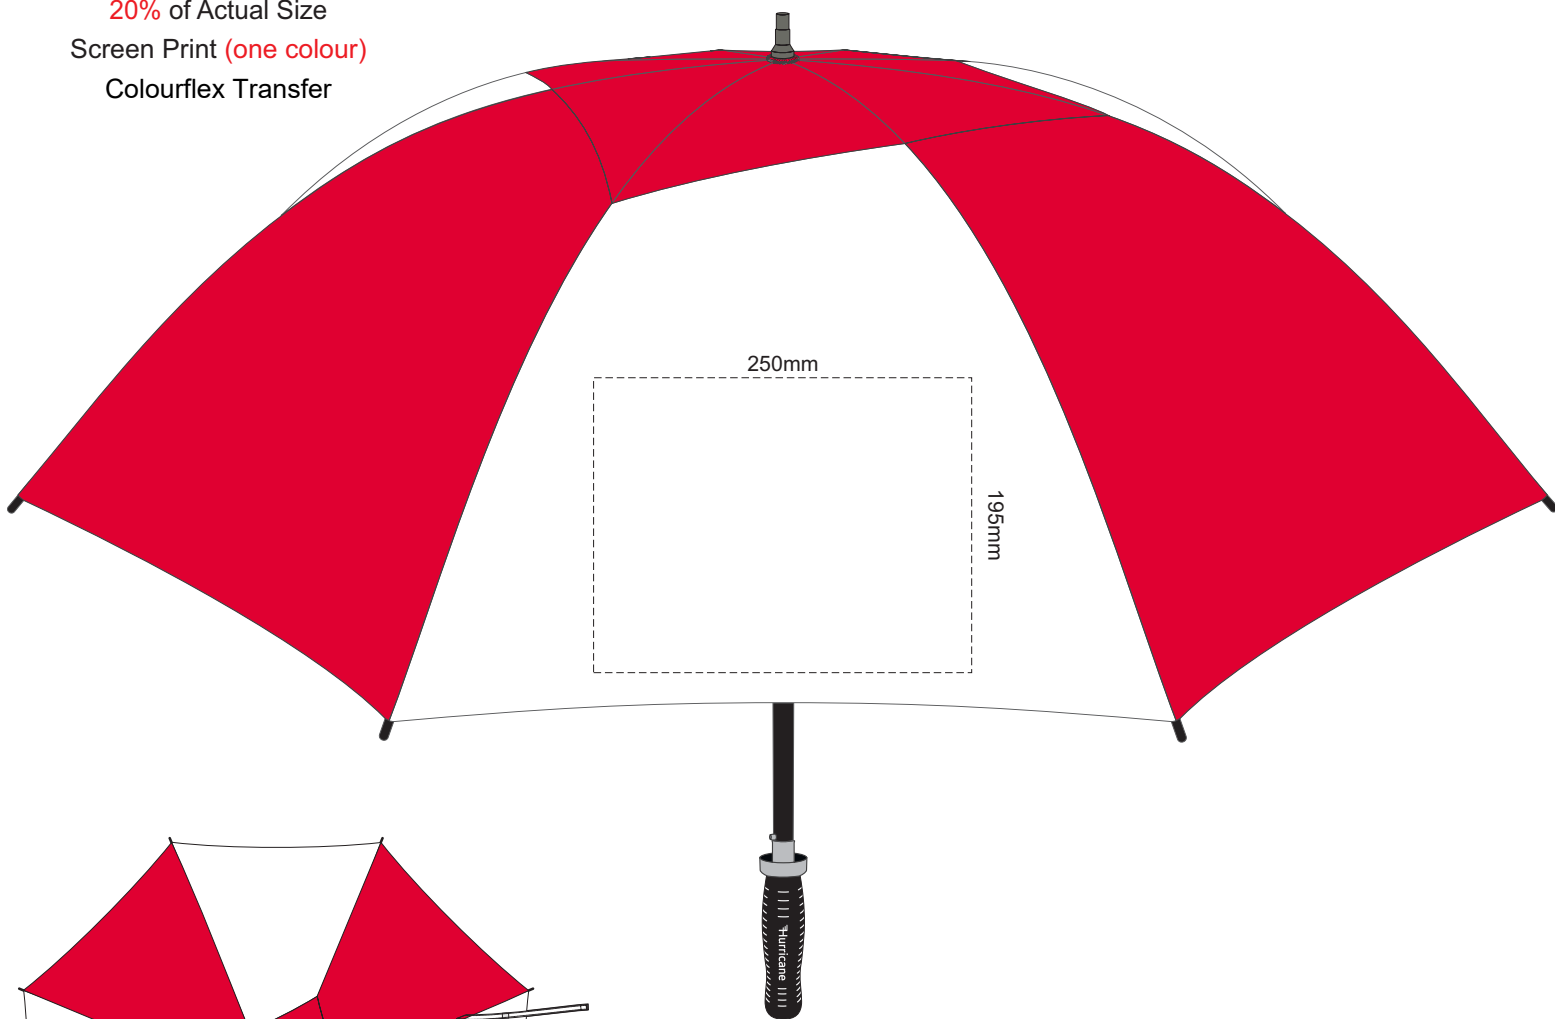

20% of Actual Size
Screen Print (one colour)
Colourflex Transfer

Top view at 5%
to indicate which
panel/s to be decorated.

20% of Actual Size
Screen Print (one colour)
Colourflex Transfer

Black/Coloured Trim

Top view at 5%
to indicate which
panel/s to be decorated.