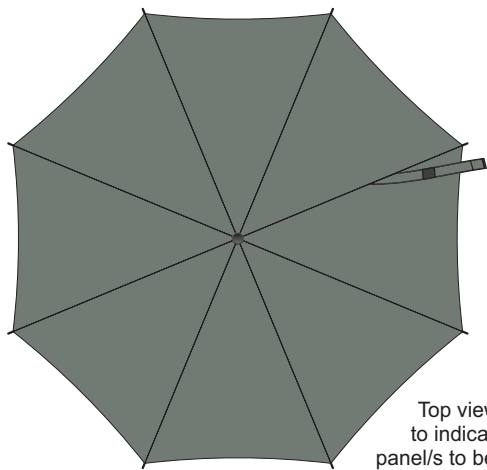

20% of Actual Size
Screen Print (one colour)
Colourflex Transfer

Top view at 5%
to indicate which
panel/s to be decorated.