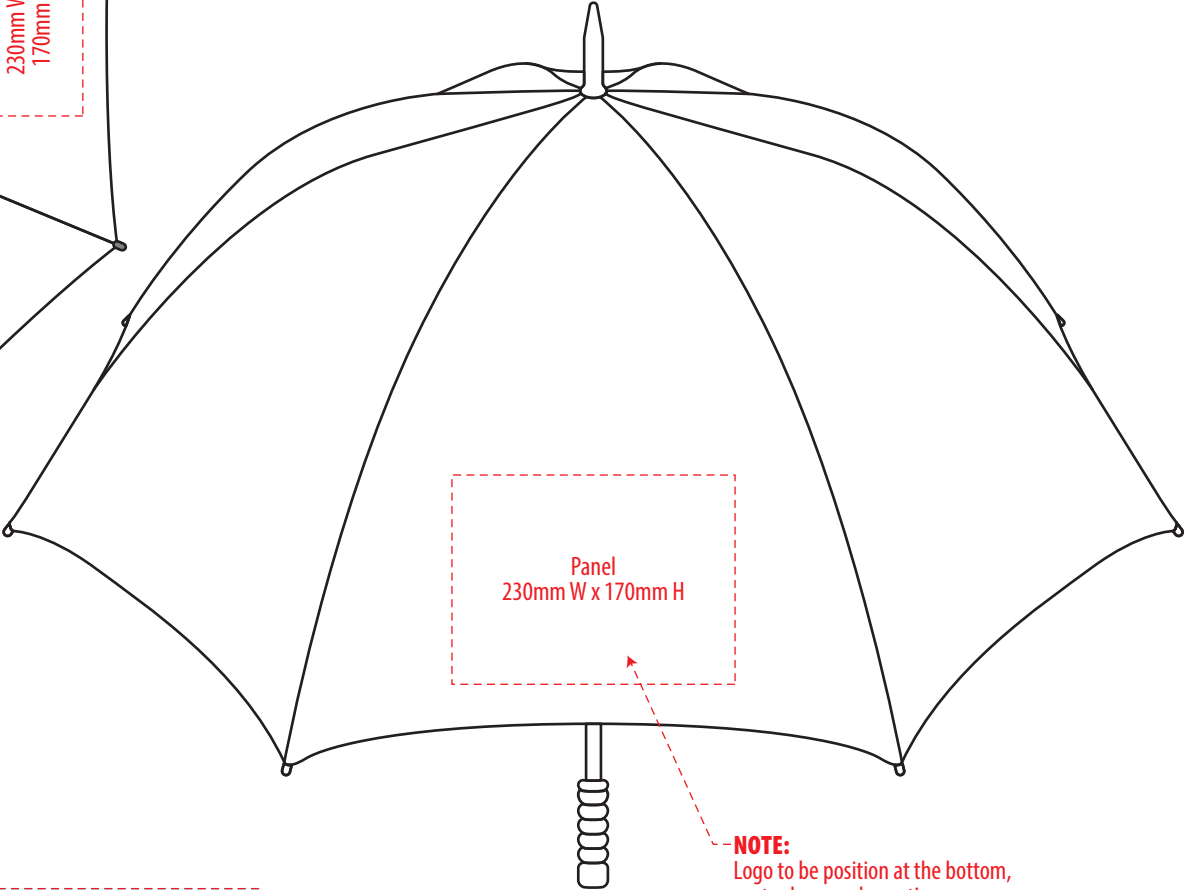

2005

COLOUR

2005

Panel
230mm W x 170mm H
or
300mm W x 150mm H

NOTE:
The maximum decoration area is a guide only
and is greatly dependant on the logo shape.

Panel
230mm W x 170mm H
or
300mm W x 150mm H

NOTE:
Logo to be position at the bottom,
centred across decoration area.

SUPACOLOUR

2005

NOTE:
The maximum decoration area is a guide only and is greatly dependant on the logo shape.

NOTE:
Logo to be position at the bottom, centred across decoration area.

SCREENPRINT