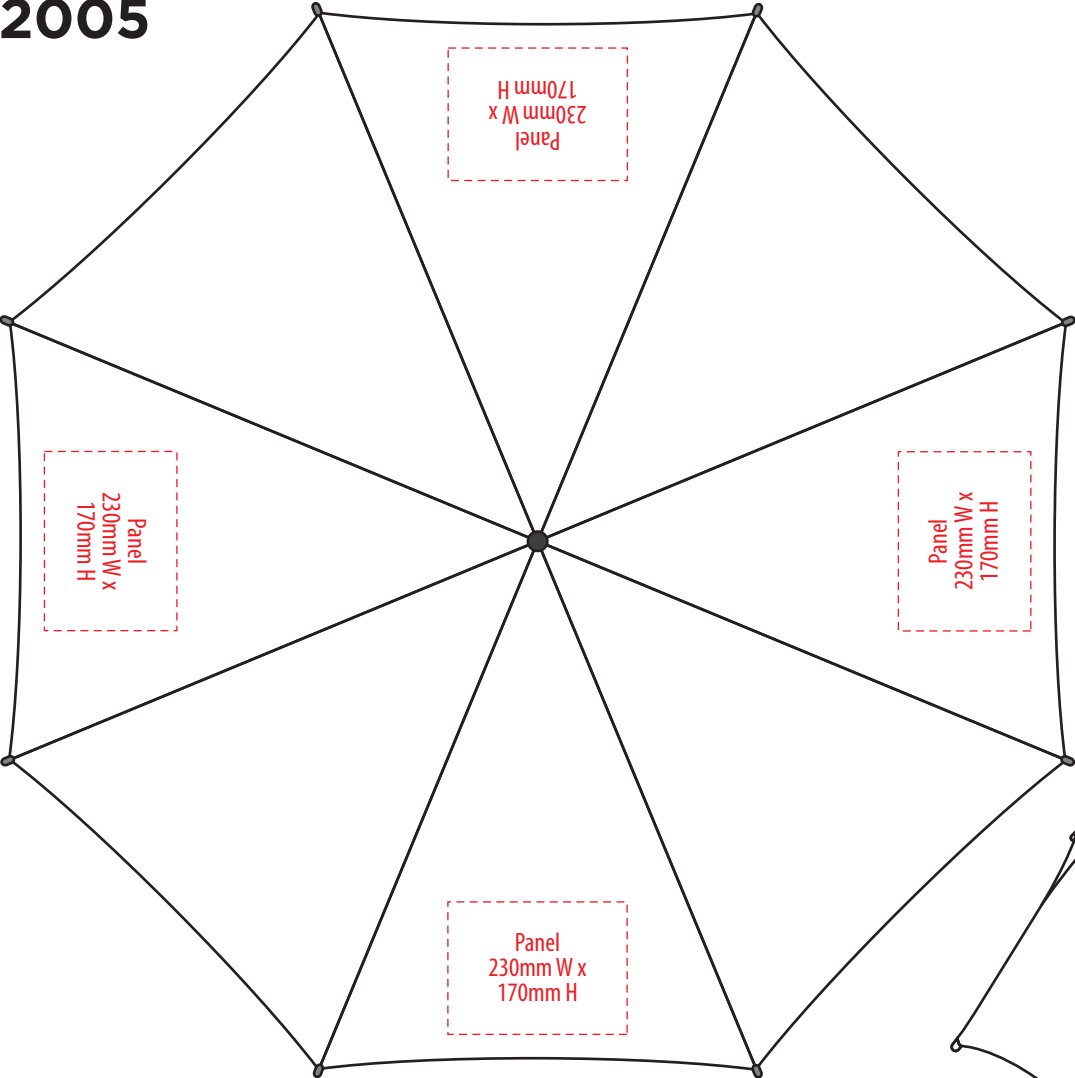

2005

COLOUR

2005

Panel
230mm W x 170mm H
or
300mm W x 150mm H

NOTE:
The maximum decoration area is a guide only
and is greatly dependant on the logo shape.

Panel
230mm W x 170mm H
or
300mm W x 150mm H

NOTE:
Logo to be position at the bottom,
centred across decoration area.

SUPACOLOUR

2005

NOTE:
The maximum decoration area is a guide only and is greatly dependant on the logo shape.

NOTE:
Logo to be position at the bottom, centred across decoration area.

SCREENPRINT