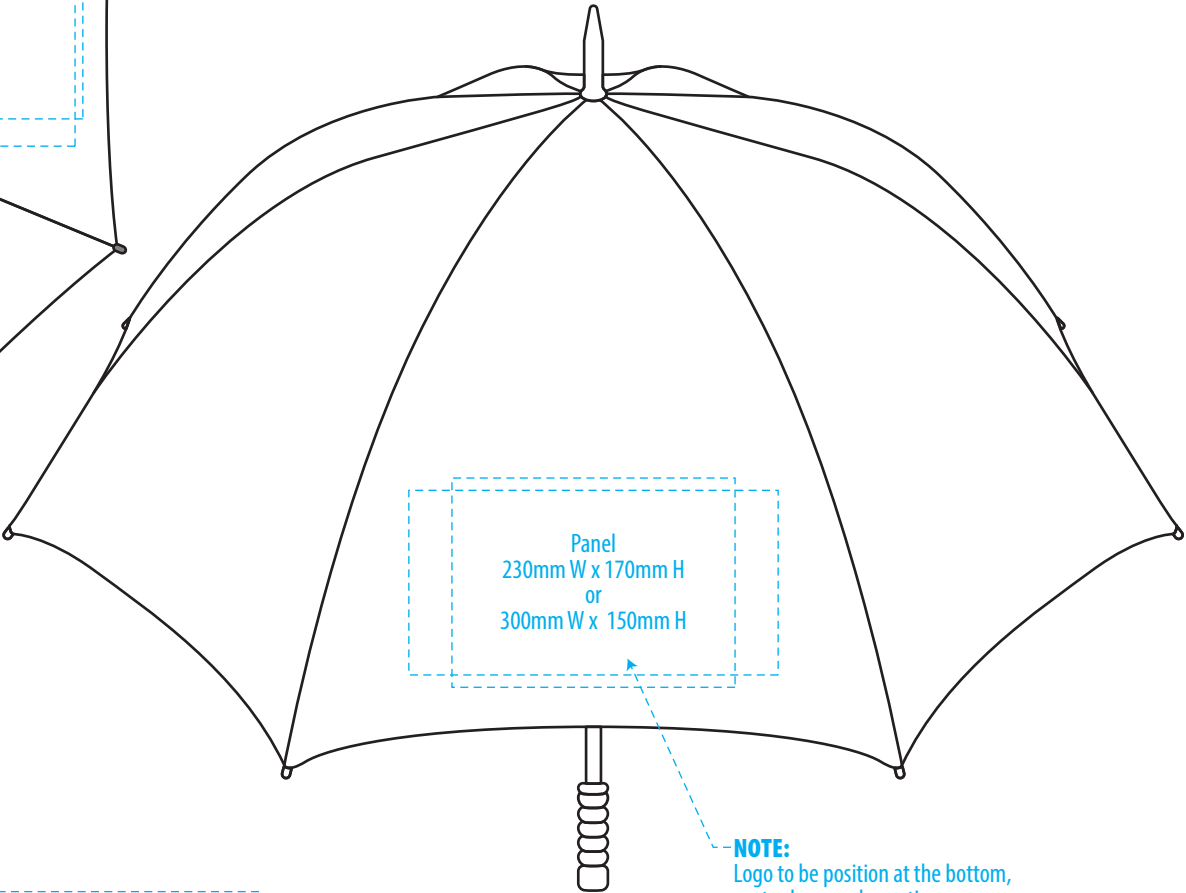

2005

COLOUR

2005

Panel
230mm W x 170mm H
or
300mm W x 150mm H

NOTE:
The maximum decoration area is a guide only
and is greatly dependant on the logo shape.

Panel
230mm W x 170mm H
or
300mm W x 150mm H

NOTE:
Logo to be position at the bottom,
centred across decoration area.

SUPACOLOUR

2005

NOTE:
The maximum decoration area is a guide only and is greatly dependant on the logo shape.

NOTE:
Logo to be position at the bottom, centred across decoration area.

SCREENPRINT