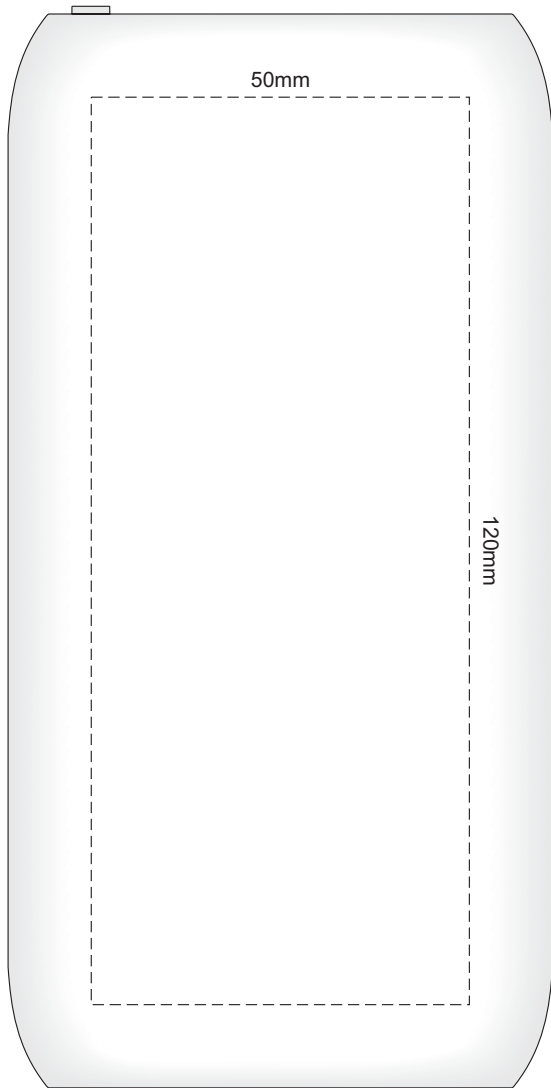

100% of Actual Size
Direct Digital

FRONT

BACK
wireless function is not applicable

100% of Actual Size
Direct Digital

FRONT

BACK
wireless function is not applicable