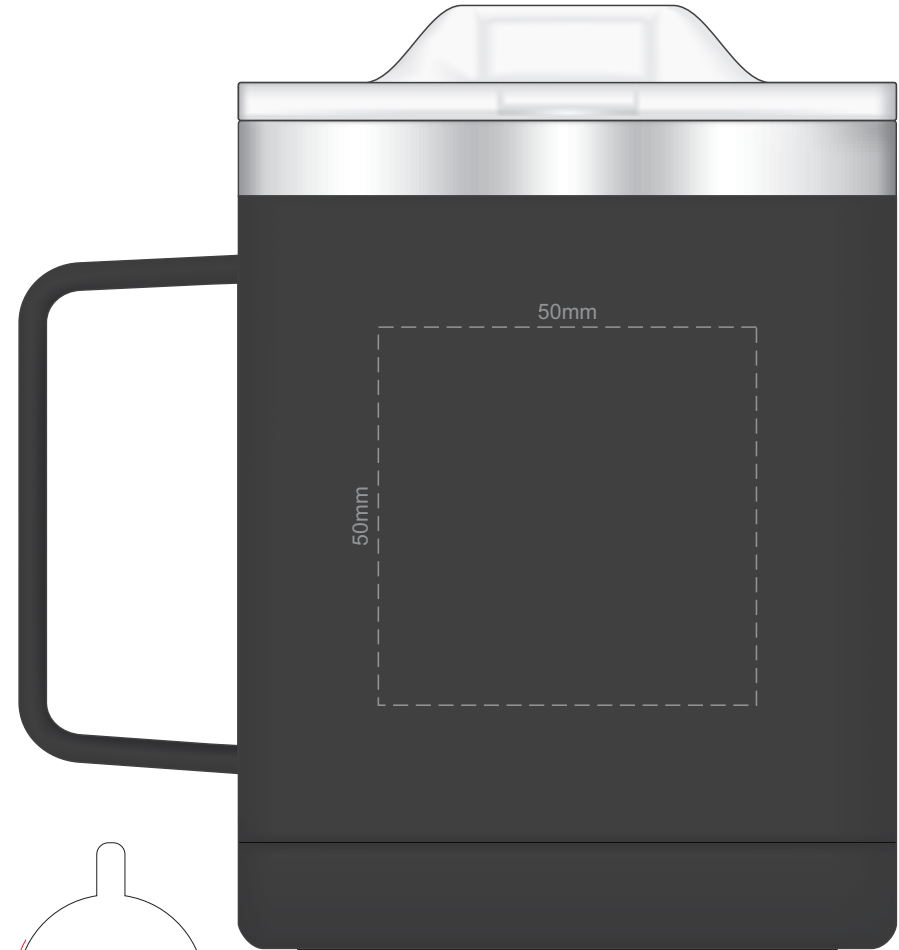

100% of Actual Size
Screen Print (one colour)

Red Line = Exact opposites of the product
(centre artwork to the red line)

100% of Actual Size
Laser Engraving
SIDE 1

100% of Actual Size
Laser Engraving
SIDE 2

 Laser engraves to a shiny steel finish

 Laser engraves to a shiny steel finish