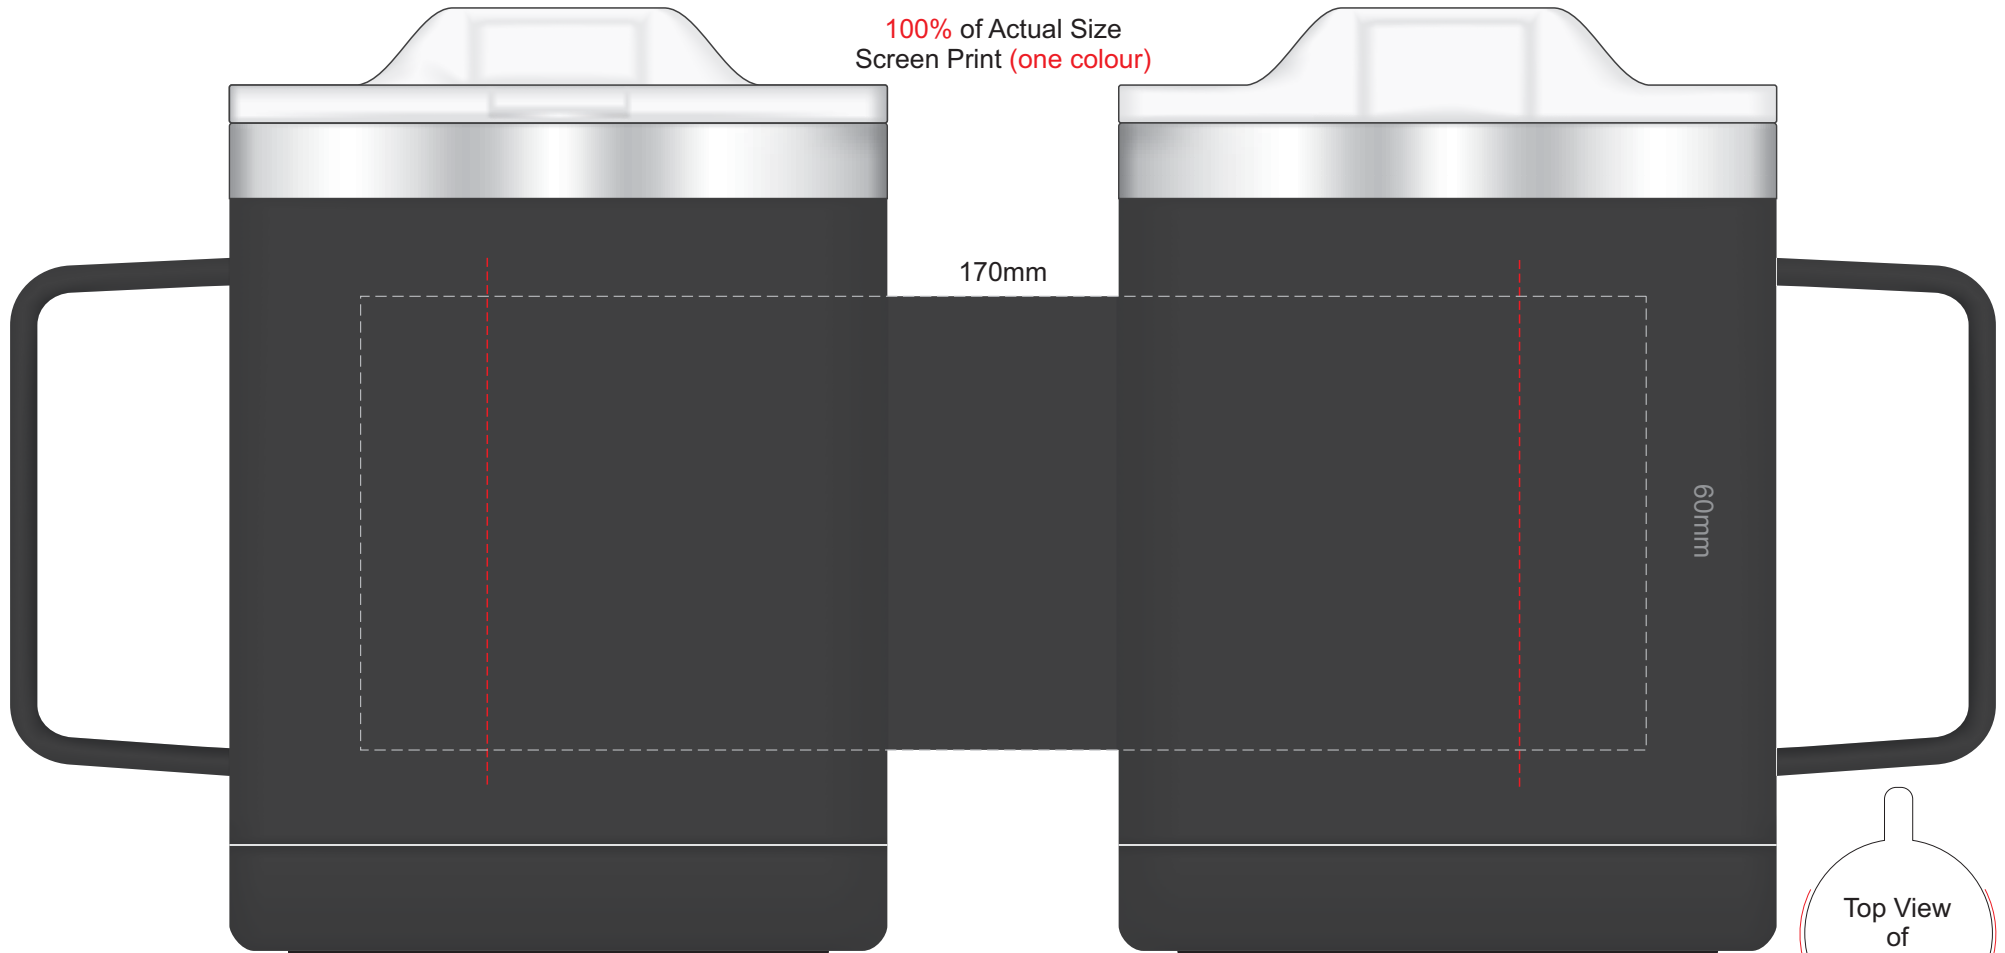

100% of Actual Size
Screen Print (one colour)

Red Line = Exact opposites of the product
(centre artwork to the red line)

100% of Actual Size
Laser Engraving
SIDE 1

100% of Actual Size
Laser Engraving
SIDE 2

 Laser engraves to a shiny steel finish

 Laser engraves to a shiny steel finish