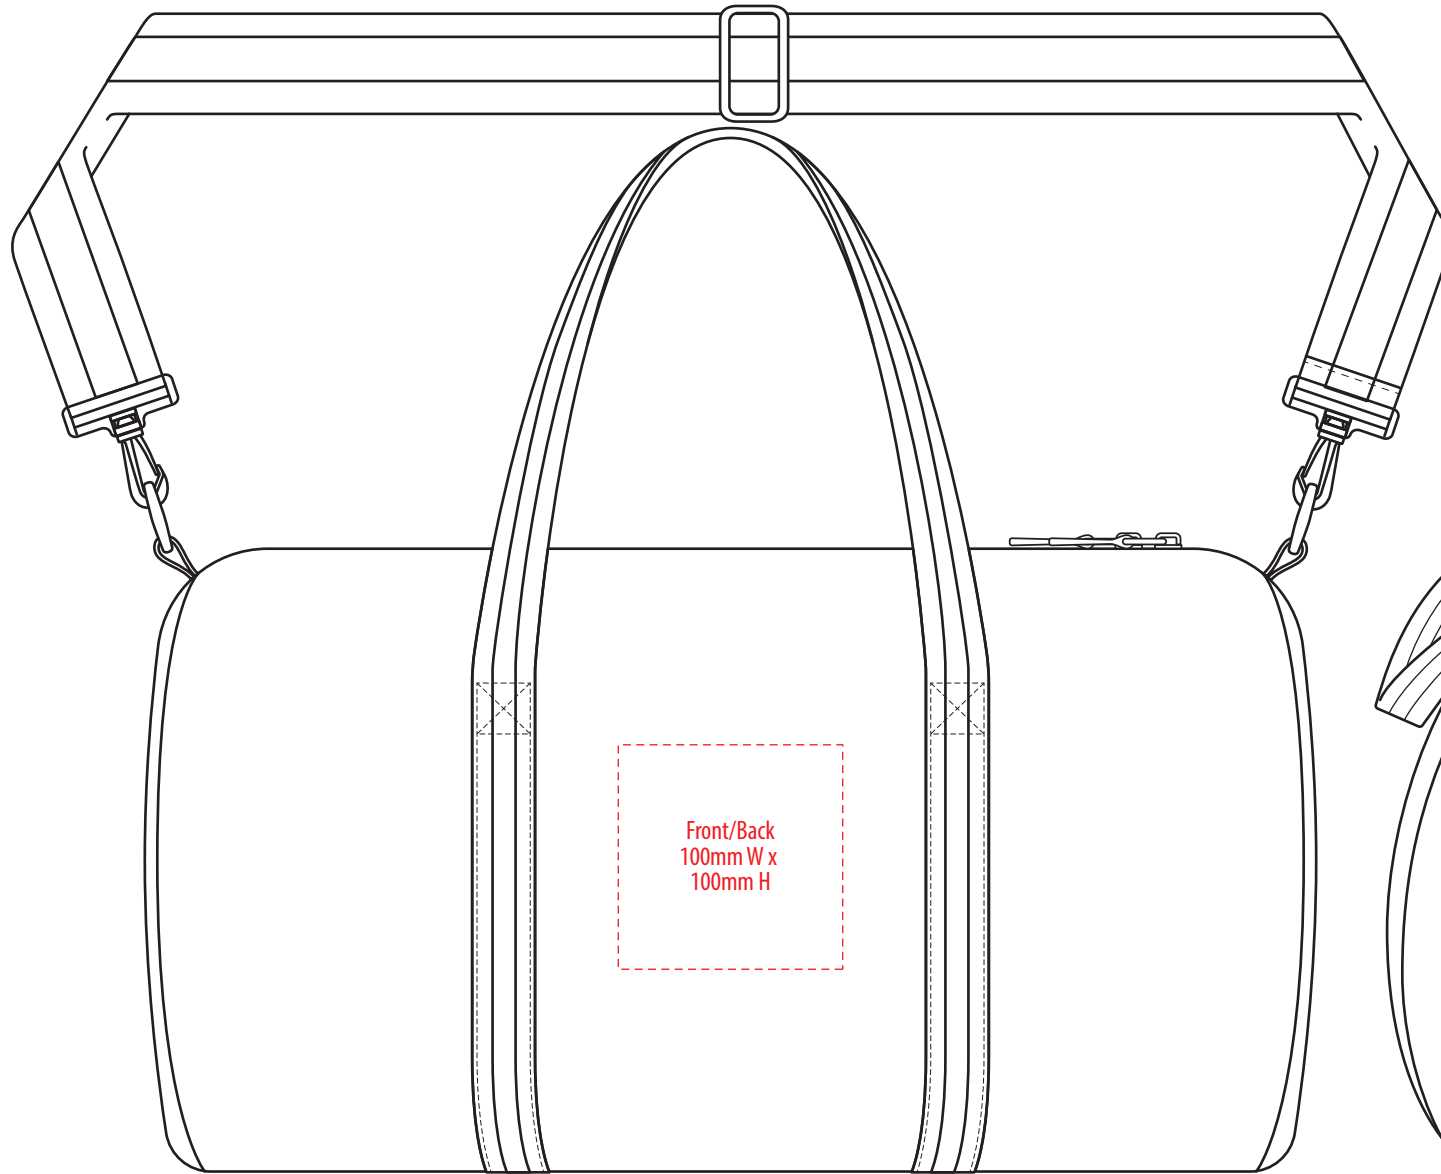

The maximum decoration area is a guide only and is greatly dependant on the logo shape.

EMBROIDERY

1973

FRONT

NOTE:

The maximum decoration area is a guide only and is greatly dependant on the logo shape.

END

SUPASUB / SUPAETCH / SUPAFLEX

1973

FRONT

END

NOTE:

The maximum decoration area is a guide only and is greatly dependant on the logo shape.

SCREENPRINT