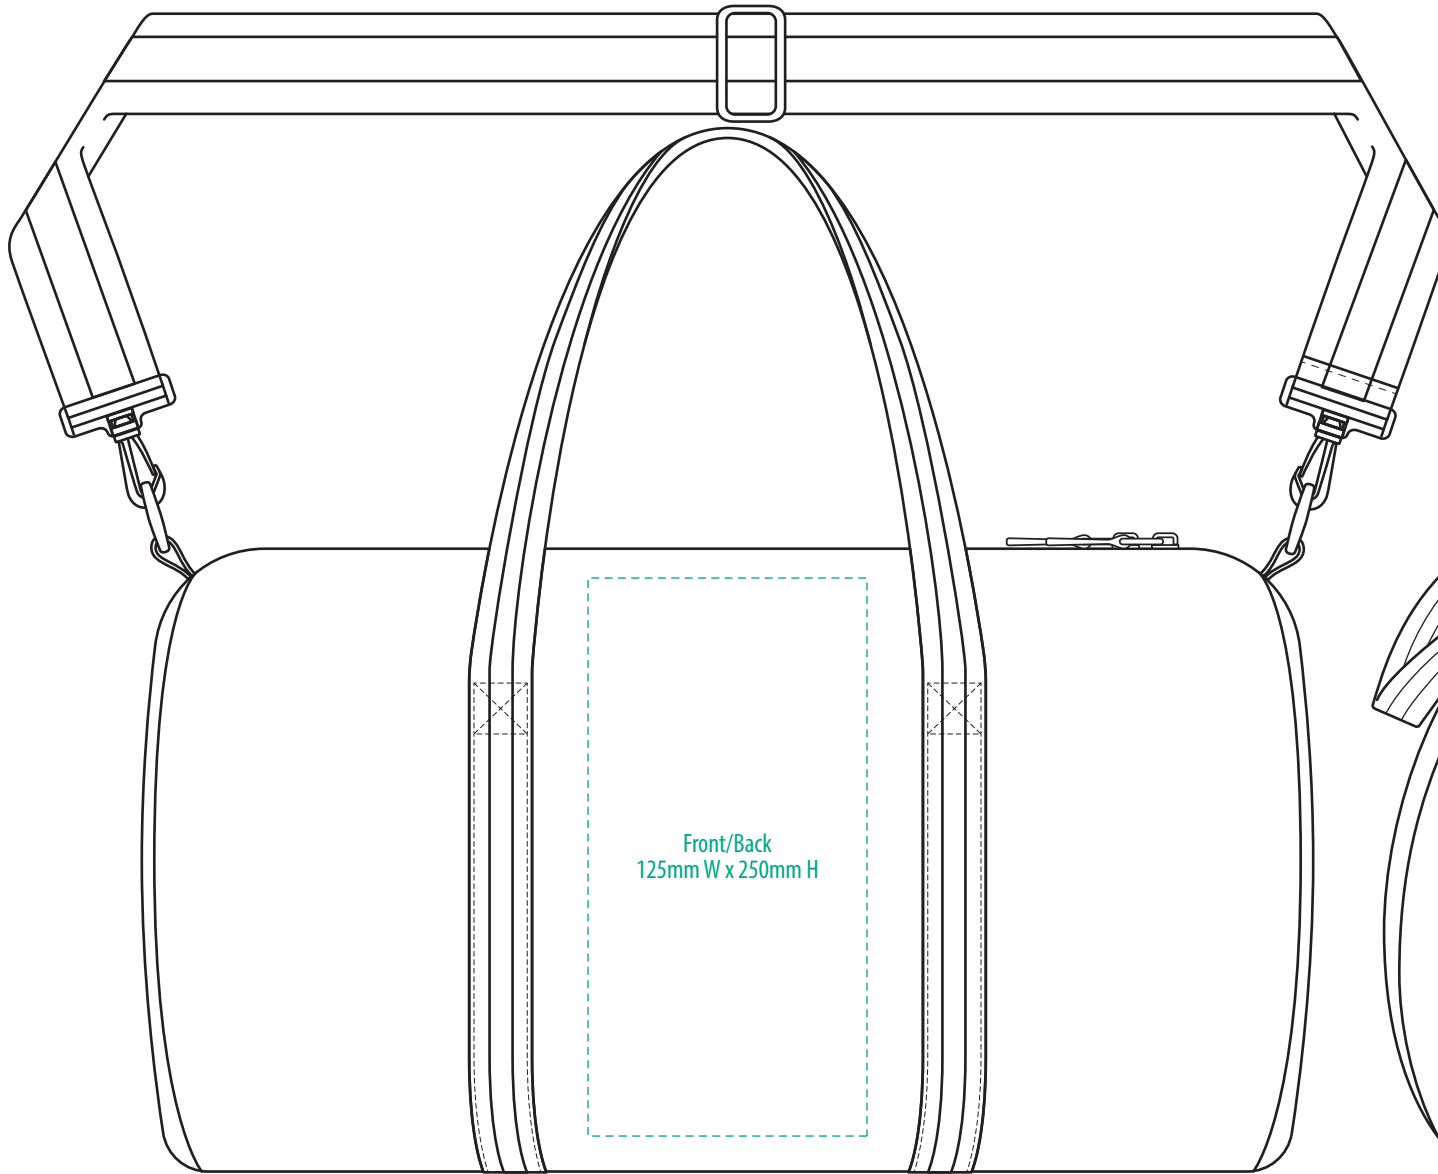

The maximum decoration area is a guide only and is greatly dependant on the logo shape.

EMBROIDERY

1973

FRONT

NOTE:

The maximum decoration area is a guide only and is greatly dependant on the logo shape.

END

SUPASUB / SUPAETCH / SUPAFLEX

1973

FRONT

END

NOTE:

The maximum decoration area is a guide only and is greatly dependant on the logo shape.

SCREENPRINT