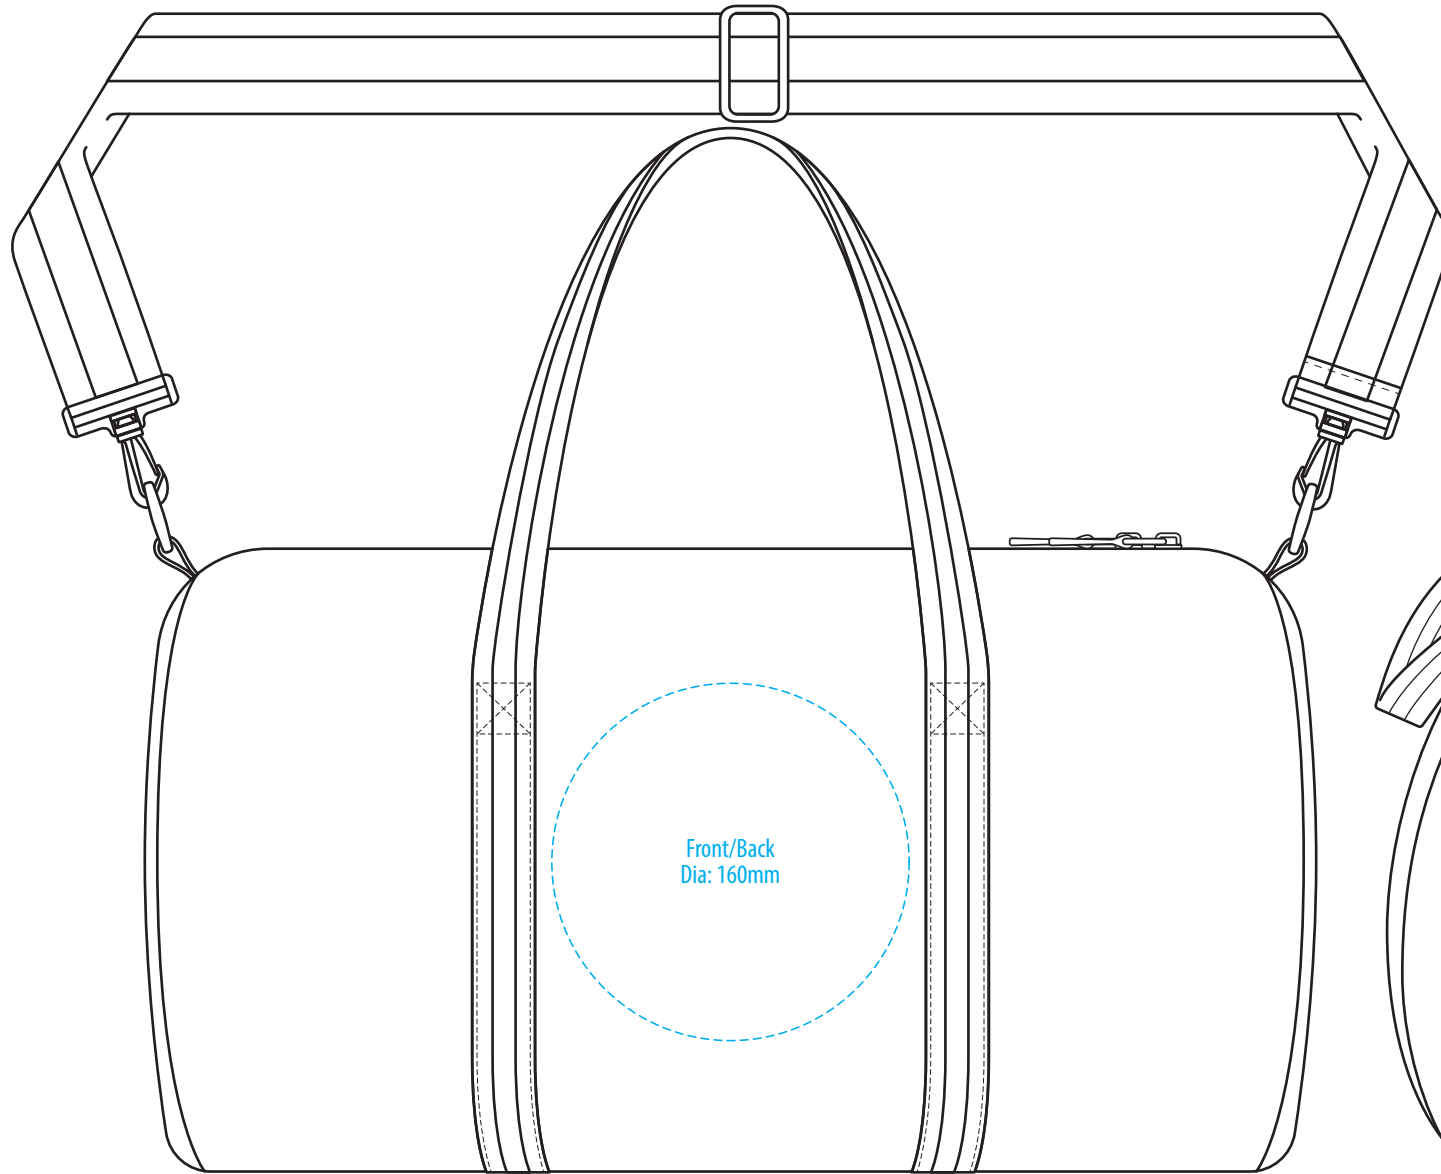

1973

FRONT

NOTE:

The maximum decoration area is a guide only and is greatly dependant on the logo shape.

EMBROIDERY