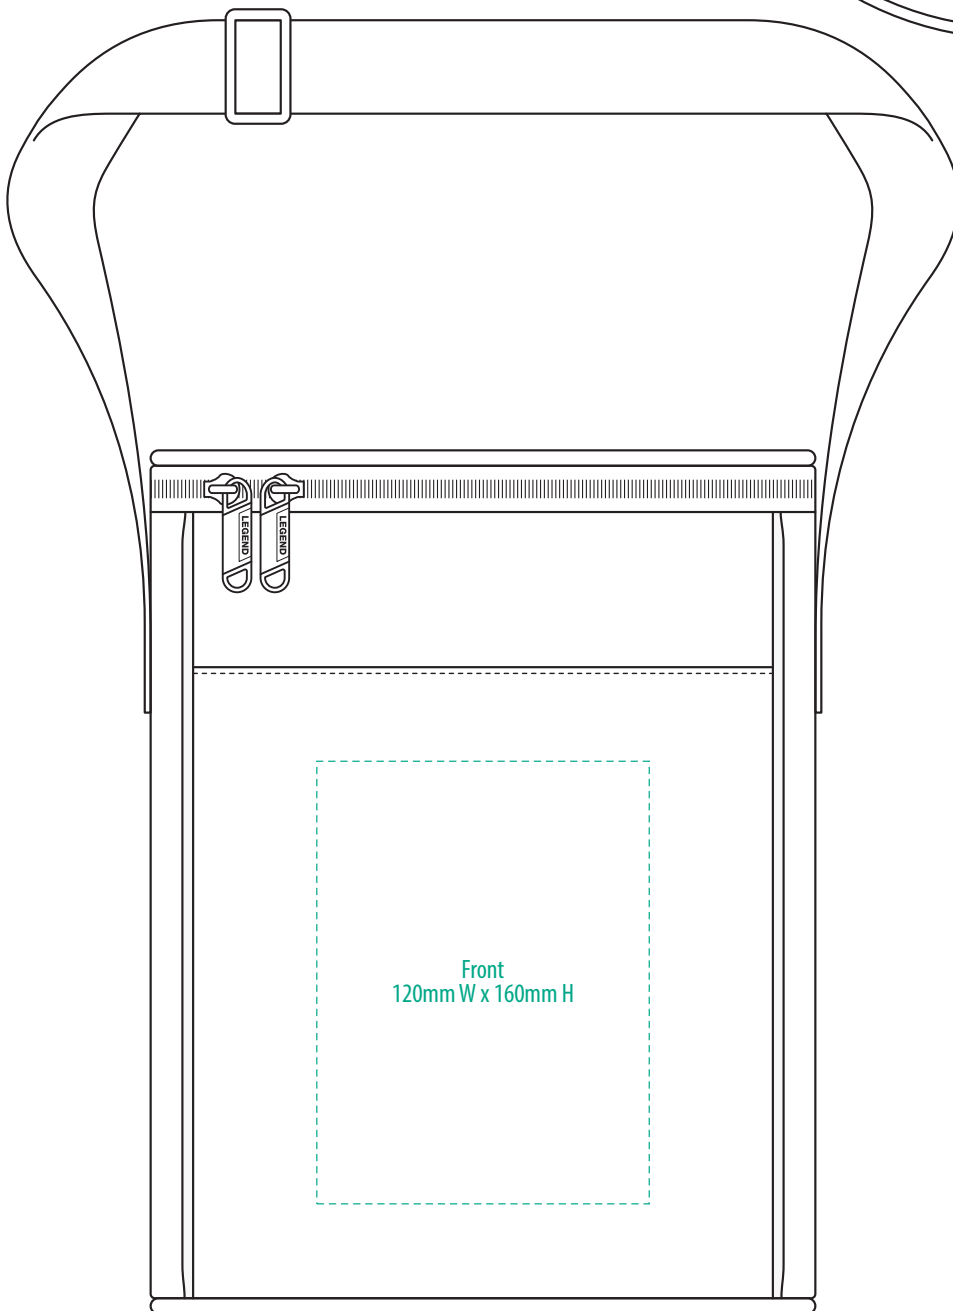

1239

TOP

FRONT

COLOUR

1239

NOTE:

The maximum decoration area is a guide only and is greatly dependant on the logo shape.

Front
Dia: 110mm

EMBROIDERY / SUPASUB / SUPAETCH / SUPAFLEX

1239

NOTE:

The maximum decoration area is a guide only and is greatly dependant on the logo shape.

SUPACLOUR

1239

NOTE:

The maximum decoration area is a guide only and is greatly dependant on the logo shape.

SCREENPRINT