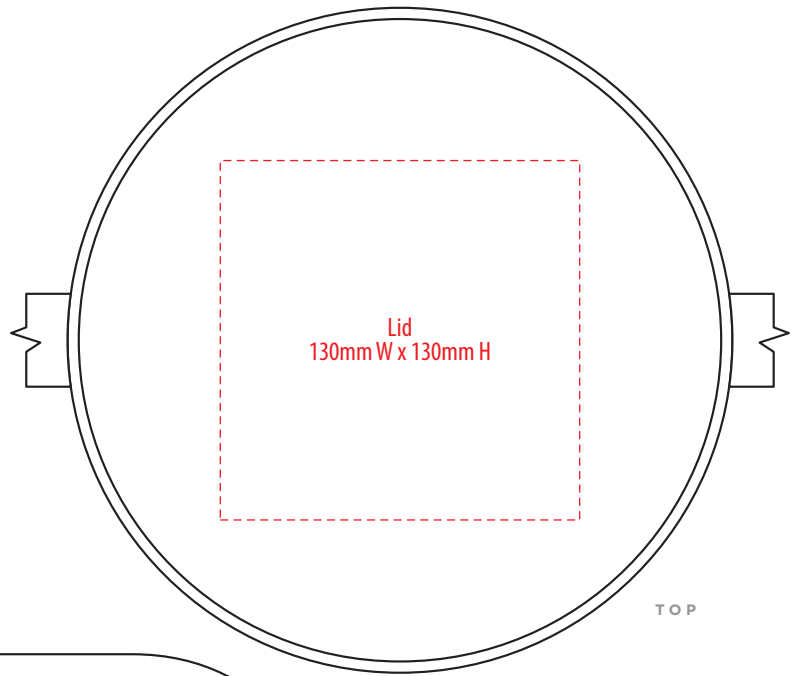

1239

TOP

FRONT

COLOUR

1239

NOTE:

The maximum decoration area is a guide only and is greatly dependant on the logo shape.

Front
Dia: 110mm

EMBROIDERY / SUPASUB / SUPAETCH / SUPAFLEX

1239

NOTE:

The maximum decoration area is a guide only and is greatly dependant on the logo shape.

SUPACLOUR

1239

NOTE:

The maximum decoration area is a guide only and is greatly dependant on the logo shape.

SCREENPRINT