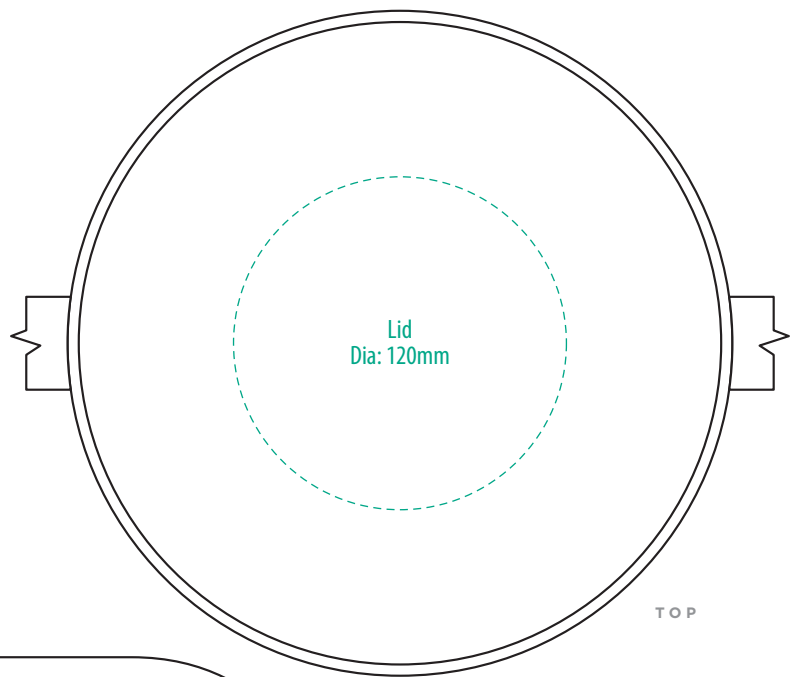

1239

TOP

FRONT

COLOUR

1239

NOTE:

The maximum decoration area is a guide only and is greatly dependant on the logo shape.

Front
Dia: 110mm

EMBROIDERY / SUPASUB / SUPAETCH / SUPAFLEX

1239

NOTE:

The maximum decoration area is a guide only and is greatly dependant on the logo shape.

SUPACLOUR

1239

NOTE:

The maximum decoration area is a guide only and is greatly dependant on the logo shape.