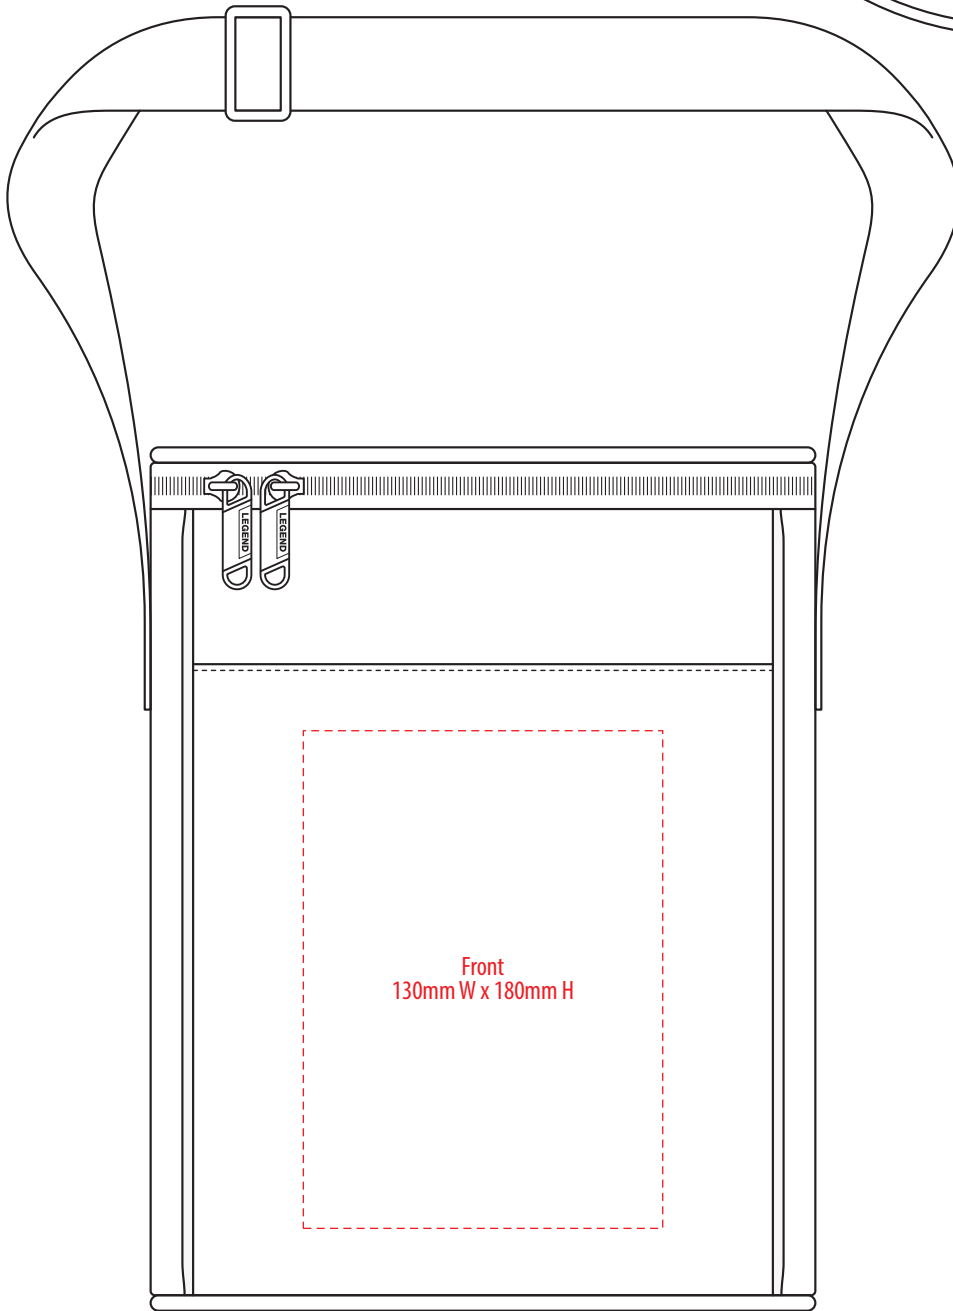

1239

TOP

FRONT

COLOUR

1239

NOTE:

The maximum decoration area is a guide only and is greatly dependant on the logo shape.

Front
Dia: 110mm

EMBROIDERY / SUPASUB / SUPAETCH / SUPAFLEX

1239

NOTE:

The maximum decoration area is a guide only and is greatly dependant on the logo shape.

SUPACLOUR

1239

NOTE:

The maximum decoration area is a guide only and is greatly dependant on the logo shape.

SCREENPRINT