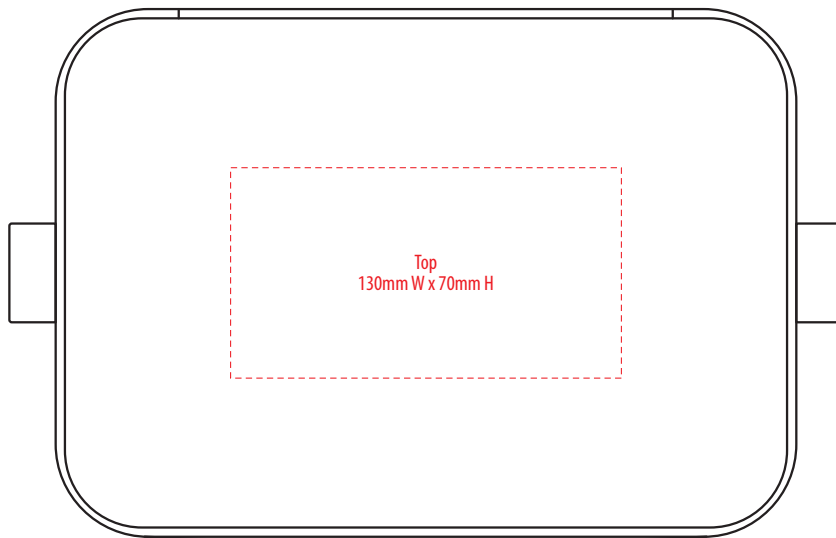

1238

COLOURWAYS

FRONT

BACK

TOP

NOTE:
The maximum decoration area is a guide only and is greatly dependant on the logo shape.

COLOUR

1238

Front
80mm Diameter

FRONT

BACK

TOP

NOTE:

The maximum decoration area is a guide only and is greatly dependant on the logo shape.

EMBROIDERY / SUPASUB
SUPAETCH / SUPAETCH

1238

FRONT

BACK

TOP

NOTE:

The maximum decoration area is a guide only and is greatly dependant on the logo shape.

SUPACOLOUR

1238

FRONT

BACK

TOP

NOTE:
The maximum decoration area
is a guide only and is greatly
dependant on the logo shape.

PRINT