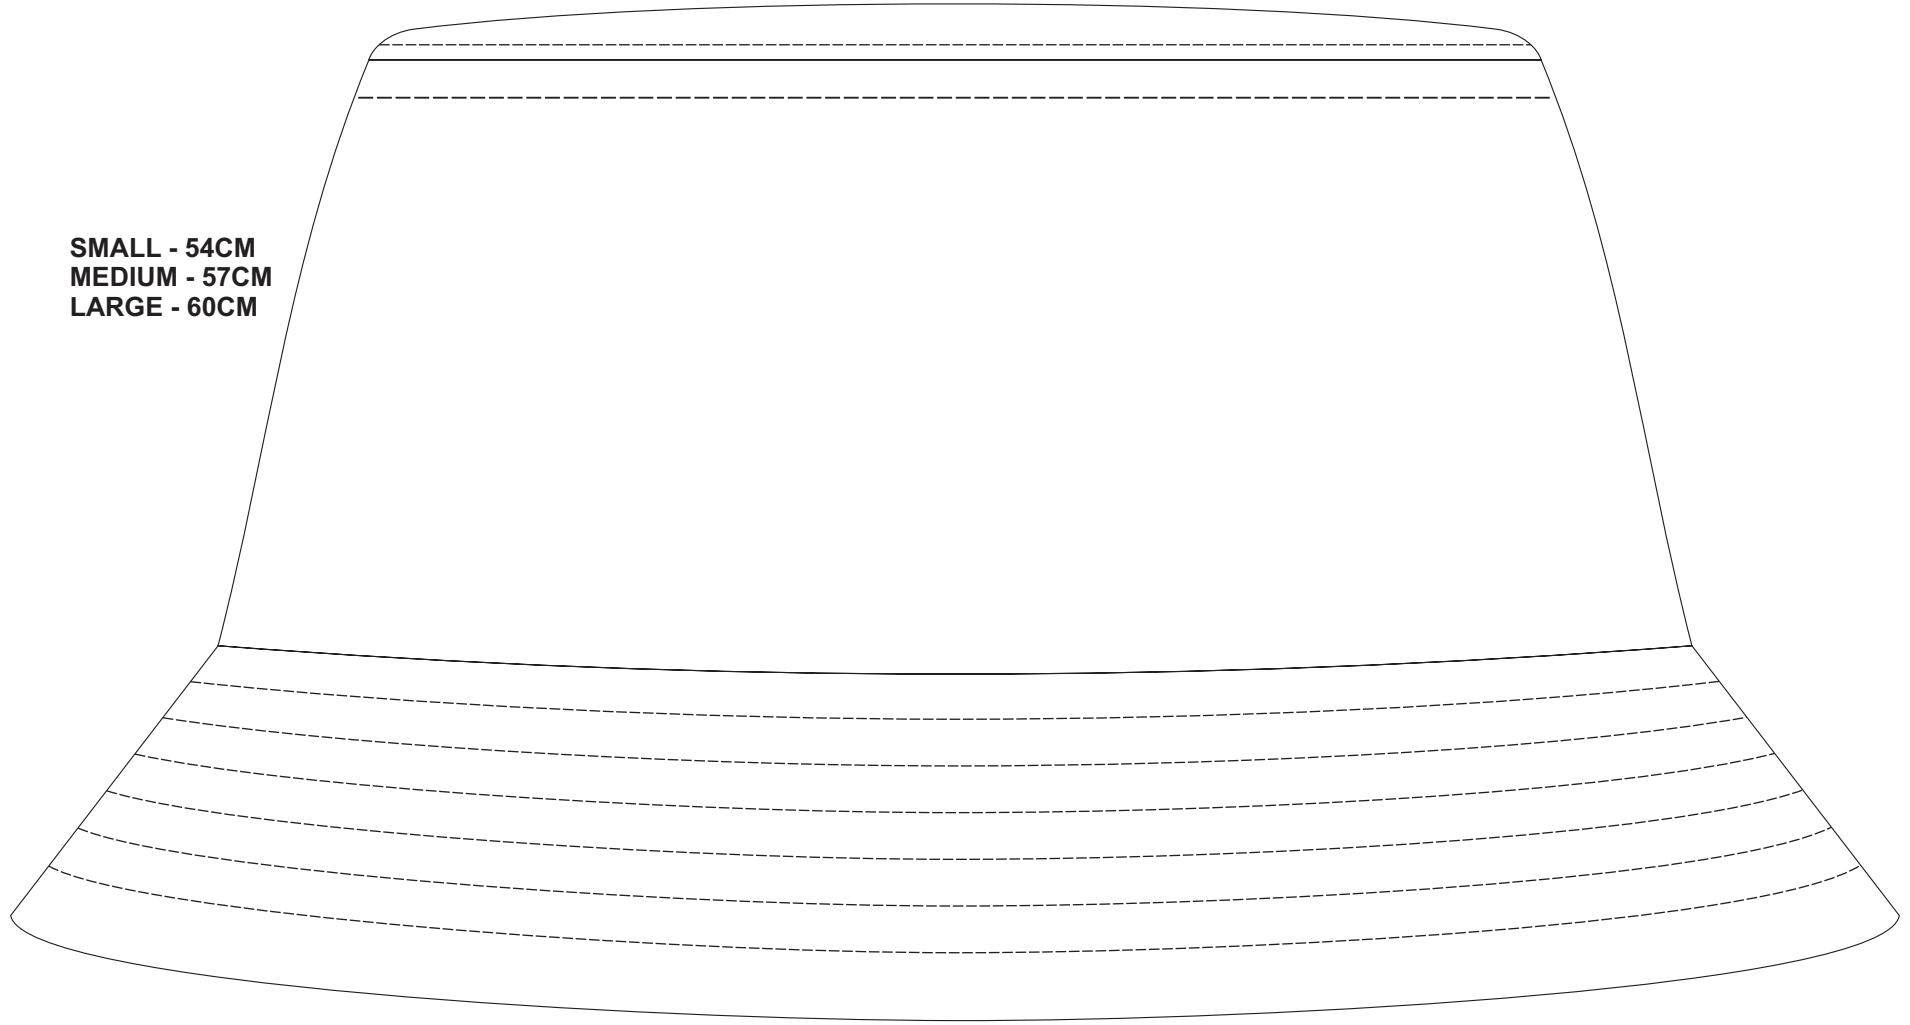

100% of Actual Size
Sublimation - Outer

SMALL - 54CM
MEDIUM - 57CM
LARGE - 60CM

100% of Actual Size
Sublimation Template

165mm

TOP-OUTER

Blue Line = The SIGNIFICANT PRINT AREA
(Keep all critical images & text within this box)

Black Line = Maximum print area

Pink Line = Bleed off to here

100% of Actual Size
Sublimation - Inner

SMALL - 54CM
MEDIUM - 57CM
LARGE - 60CM

A tearaway care label will be visible.

100% of Actual Size
Sublimation Template

165mm

TOP-INNER

Blue Line = The SIGNIFICANT PRINT AREA
(Keep all critical images & text within this box)

Black Line = Maximum print area

Pink Line = Bleed off to here