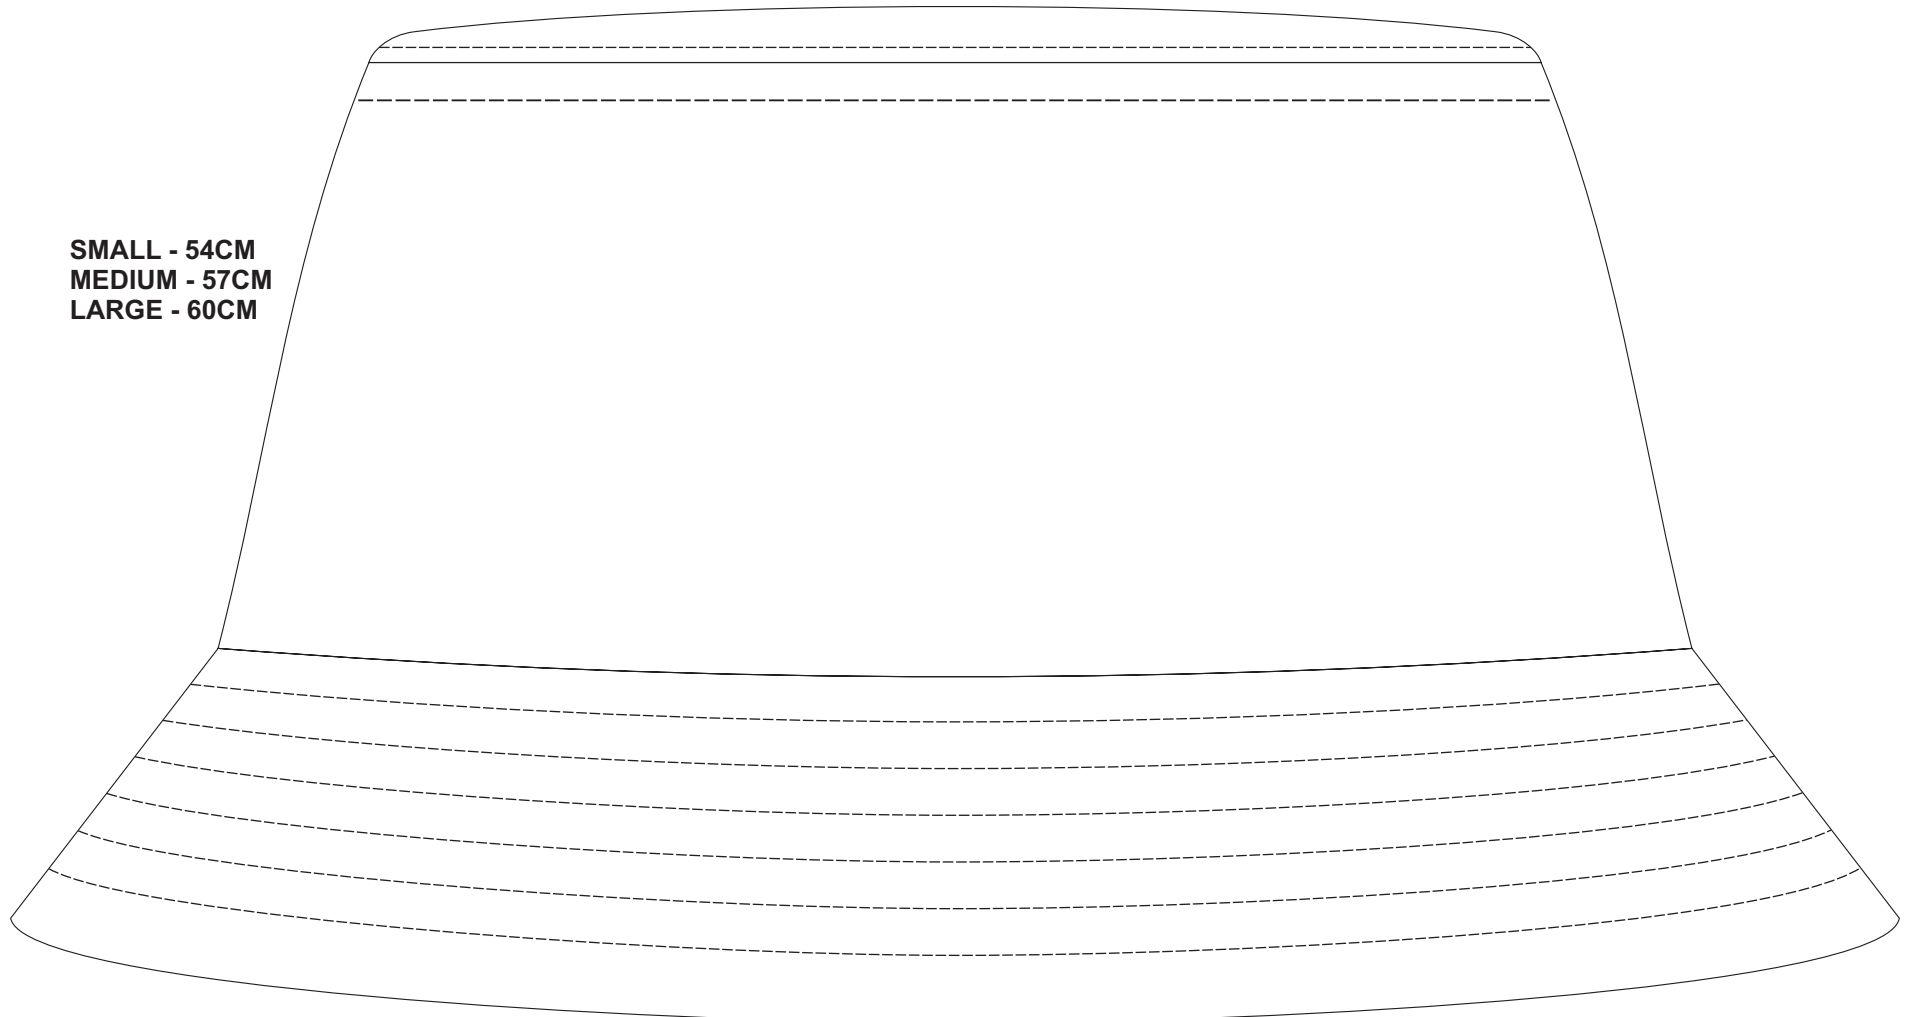

100% of Actual Size
Sublimation - Outer

SMALL - 54CM
MEDIUM - 57CM
LARGE - 60CM

100% of Actual Size
Sublimation Template

165mm

TOP-OUTER

Blue Line = The SIGNIFICANT PRINT AREA
(Keep all critical images & text within this box)

Black Line = Maximum print area

Pink Line = Bleed off to here

100% of Actual Size
Sublimation - Inner

SMALL - 54CM
MEDIUM - 57CM
LARGE - 60CM

A tearaway care label will be visible.

100% of Actual Size
Sublimation Template

165mm

TOP-INNER

Blue Line = The SIGNIFICANT PRINT AREA
(Keep all critical images & text within this box)

Black Line = Maximum print area

Pink Line = Bleed off to here