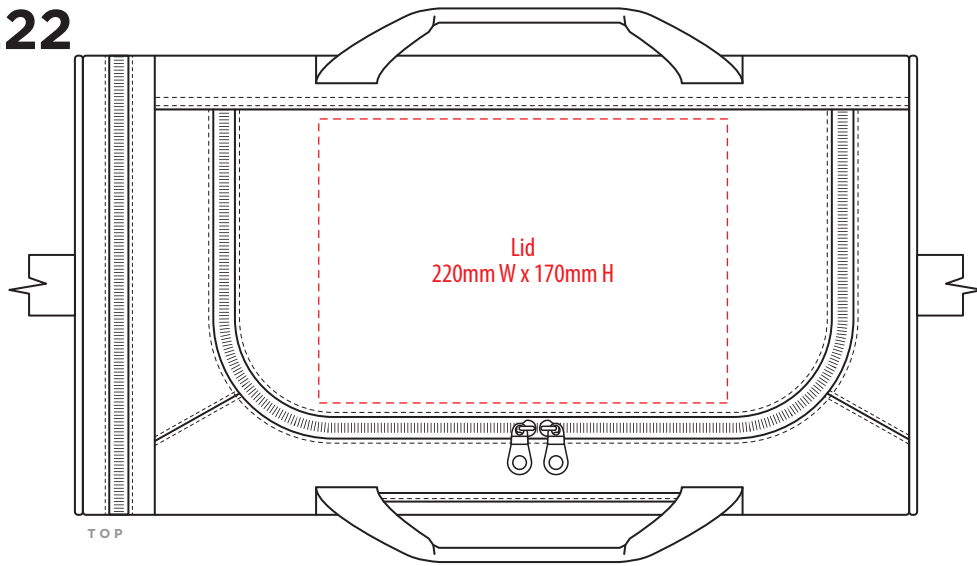

1222

COLOUR

1222

NOTE:

The maximum decoration area is a guide only and is greatly dependant on the logo shape.

EMBROIDERY / SUPASUB / SUPAETCH / SUPAFLEX

1222

NOTE:
The maximum decoration area is a guide only and is greatly dependant on the logo shape.

End
40mm W x 200mm H
(End of bag without Mesh slip pocket - 2 decoration sizes available)

SUPACOLOUR / SCREENPRINT