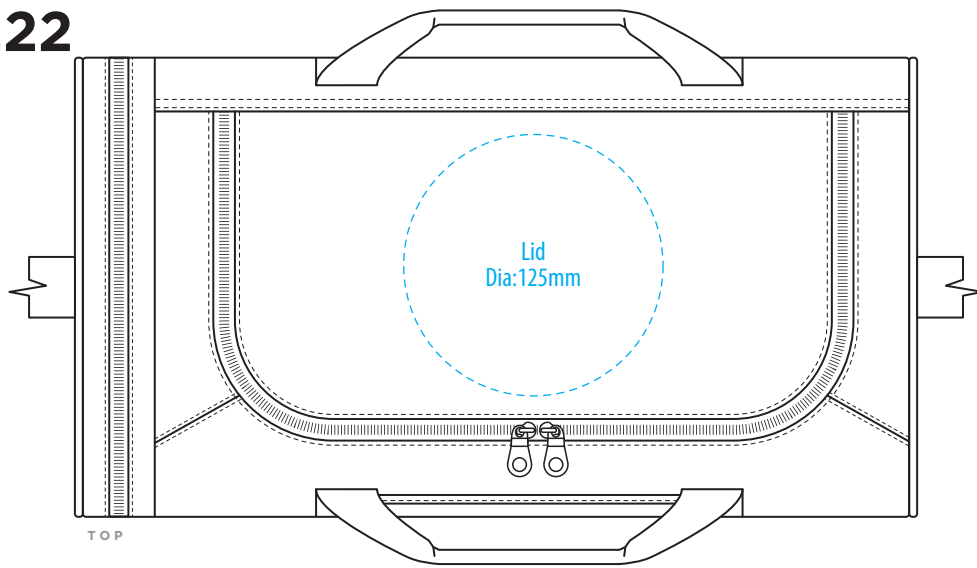

1222

COLOUR

1222

NOTE:

The maximum decoration area is a guide only and is greatly dependant on the logo shape.

EMBROIDERY / SUPASUB / SUPAETCH / SUPAFLEX

1222

NOTE:
The maximum decoration area is a guide only and is greatly dependant on the logo shape.

End
40mm W x 200mm H
(End of bag without Mesh slip pocket - 2 decoration sizes available)

SUPACOLOUR / SCREENPRINT