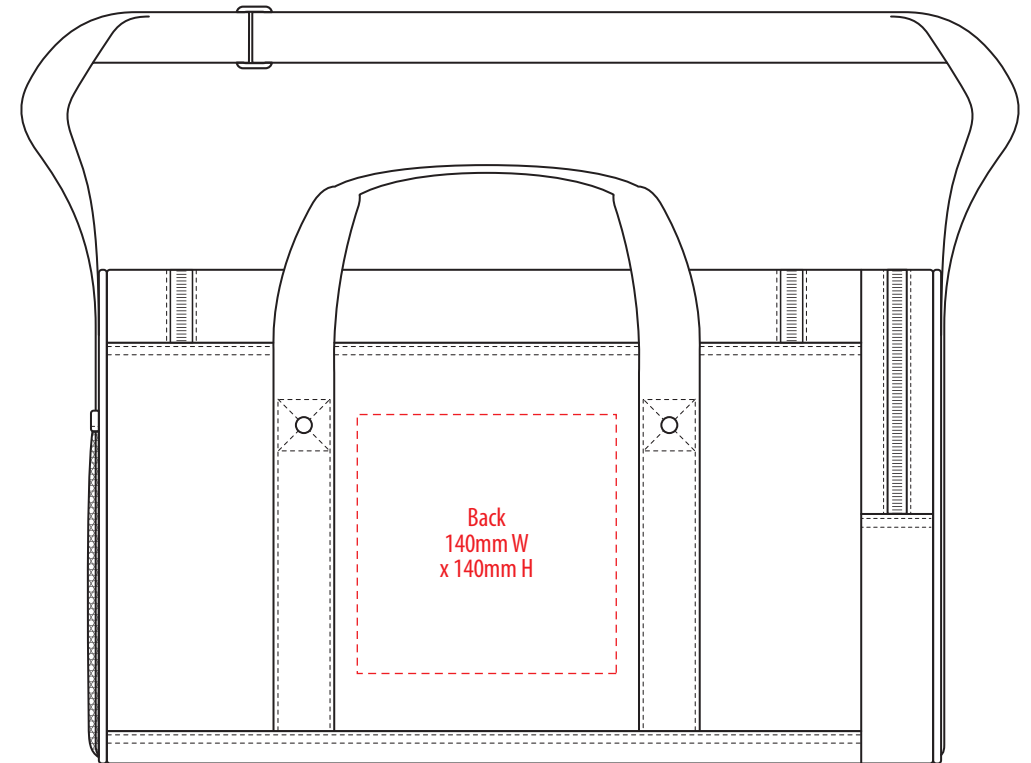

1222

COLOUR

1222

NOTE:

The maximum decoration area is a guide only and is greatly dependant on the logo shape.

EMBROIDERY / SUPASUB / SUPAETCH / SUPAFLEX

1222

NOTE:
The maximum decoration area is a guide only and is greatly dependant on the logo shape.

End
40mm W x 200mm H
(End of bag without Mesh slip pocket - 2 decoration sizes available)

SUPACOLOUR / SCREENPRINT