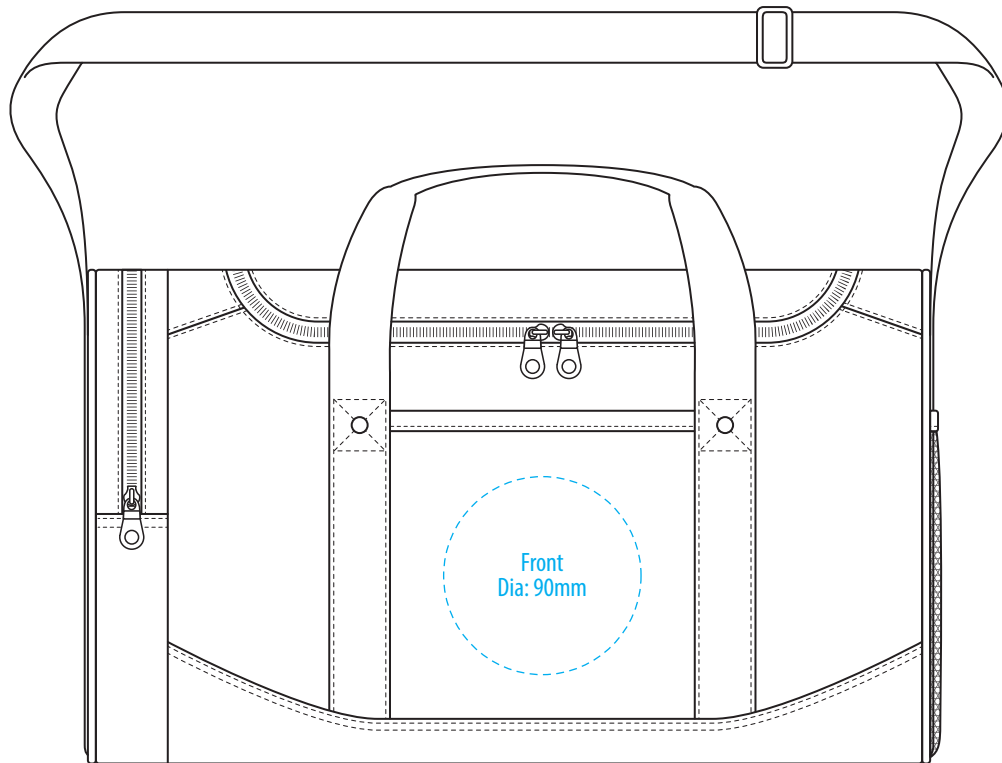

1222

COLOUR

1222

NOTE:

The maximum decoration area is a guide only and is greatly dependant on the logo shape.

EMBROIDERY / SUPASUB / SUPAETCH / SUPAFLEX

1222

NOTE:
The maximum decoration area is a guide only and is greatly dependant on the logo shape.

End
40mm W x 200mm H
(End of bag without Mesh slip pocket - 2 decoration sizes available)

SUPACOLOUR / SCREENPRINT