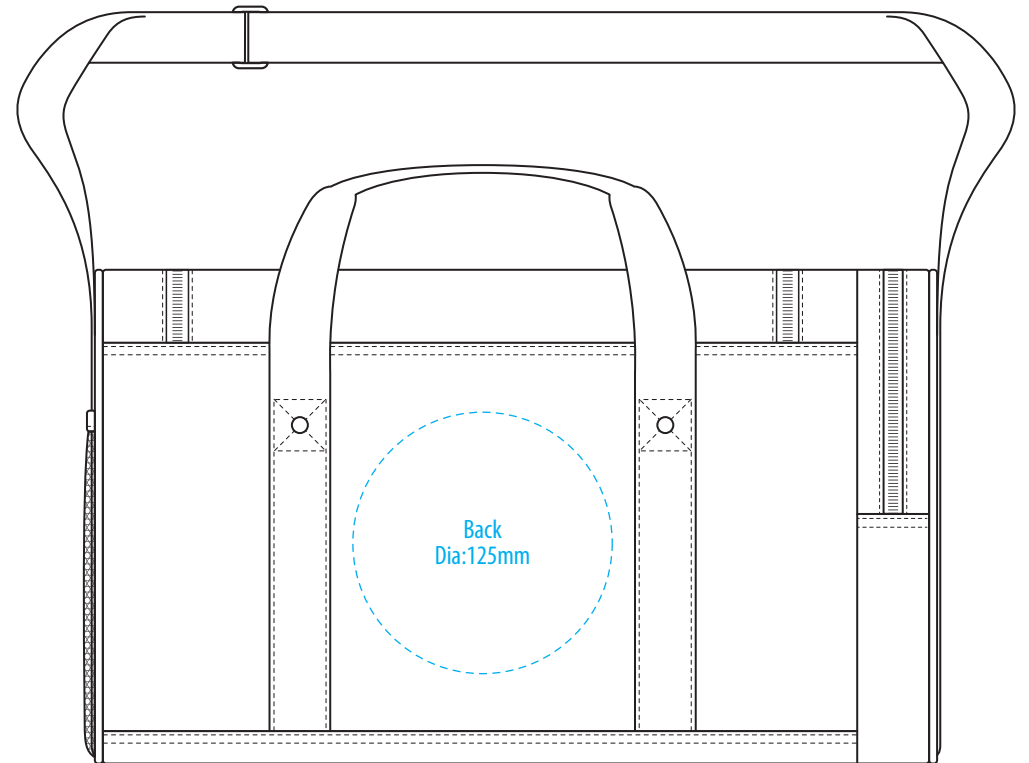

1222

COLOUR

1222

NOTE:

The maximum decoration area is a guide only and is greatly dependant on the logo shape.

EMBROIDERY / SUPASUB / SUPAETCH / SUPAFLEX

1222

NOTE:
The maximum decoration area is a guide only and is greatly dependant on the logo shape.

End
40mm W x 200mm H
(End of bag without Mesh slip pocket - 2 decoration sizes available)

SUPACOLOUR / SCREENPRINT