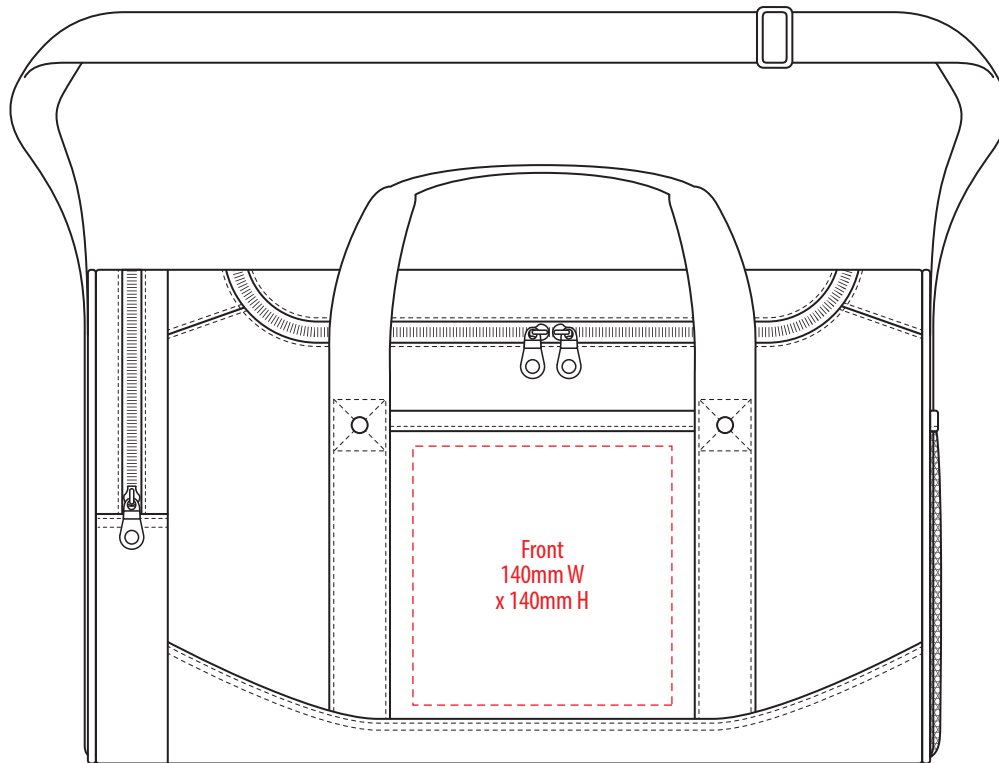

1222

COLOUR

1222

NOTE:

The maximum decoration area is a guide only and is greatly dependant on the logo shape.

EMBROIDERY / SUPASUB / SUPAETCH / SUPAFLEX

1222

NOTE:
The maximum decoration area is a guide only and is greatly dependant on the logo shape.

End
40mm W x 200mm H
(End of bag without Mesh slip pocket - 2 decoration sizes available)

SUPACOLOUR / SCREENPRINT