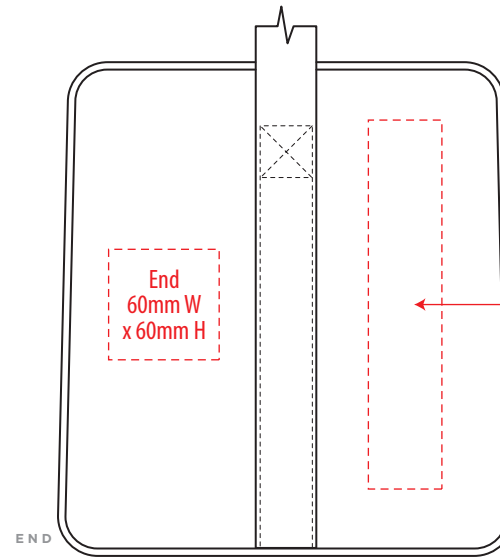

1222

COLOUR

1222

NOTE:

The maximum decoration area is a guide only and is greatly dependant on the logo shape.

EMBROIDERY / SUPASUB / SUPAETCH / SUPAFLEX

1222

NOTE:
The maximum decoration area is a guide only and is greatly dependant on the logo shape.

End
40mm W x 200mm H
(End of bag without Mesh slip pocket - 2 decoration sizes available)

SUPACOLOUR / SCREENPRINT