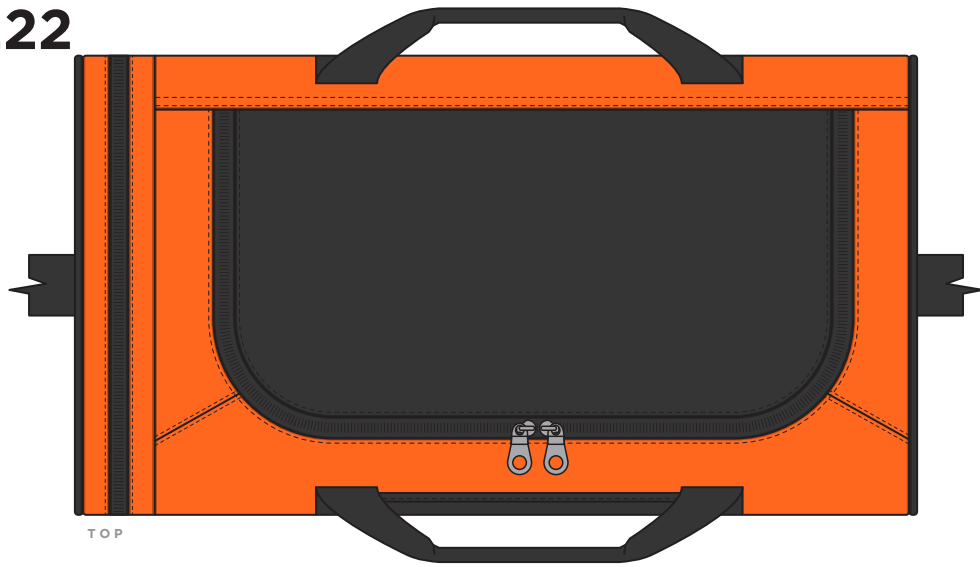

1222

COLOUR

1222

NOTE:

The maximum decoration area is a guide only and is greatly dependant on the logo shape.

EMBROIDERY / SUPASUB / SUPAETCH / SUPAFLEX

1222

NOTE:
The maximum decoration area is a guide only and is greatly dependant on the logo shape.

End
40mm W x 200mm H
(End of bag without Mesh slip pocket - 2 decoration sizes available)

SUPACOLOUR / SCREENPRINT