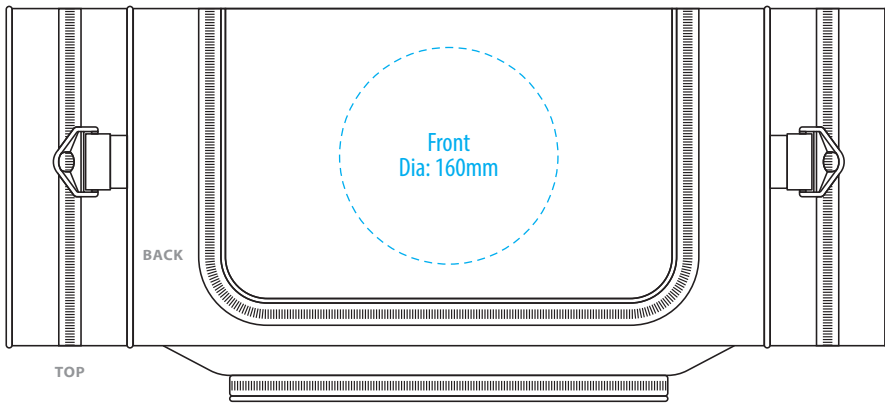

## COLOURWAYS

TOP

SIDE

FRONT

BACK

COLOUR

1221

**NOTE:**  
The maximum decoration area is a guide only and is greatly dependant on the logo shape.

-----  
EMBROIDERY

1221

SIDE

**NOTE:**  
The maximum decoration area is a guide only and is greatly dependant on the logo shape.

-----  
SUPACLOUR

1221

**NOTE:**  
The maximum decoration area is a guide only and is greatly dependant on the logo shape.