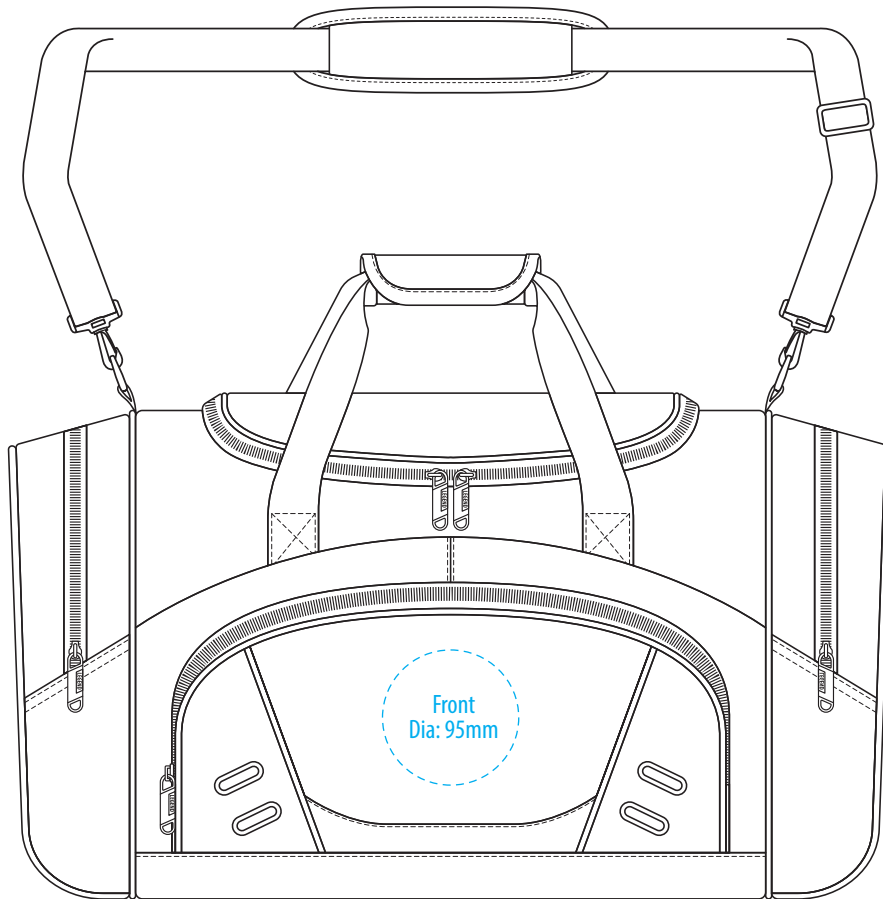

## COLOURWAYS

TOP

SIDE

FRONT

BACK

COLOUR

1221

**NOTE:**  
The maximum decoration area is a guide only and is greatly dependant on the logo shape.

-----  
EMBROIDERY

1221

SIDE

**NOTE:**  
The maximum decoration area is a guide only and is greatly dependant on the logo shape.

-----  
SUPACLOUR

1221

**NOTE:**  
The maximum decoration area is a guide only and is greatly dependant on the logo shape.