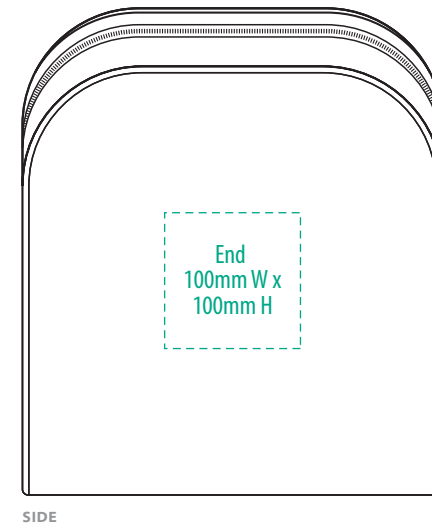

## COLOURWAYS

TOP

SIDE

FRONT

BACK

COLOUR

1221

**NOTE:**  
The maximum decoration area is a guide only and is greatly dependant on the logo shape.

-----  
EMBROIDERY

1221

SIDE

**NOTE:**  
The maximum decoration area is a guide only and is greatly dependant on the logo shape.

-----  
SUPACLOUR

1221

**NOTE:**  
The maximum decoration area is a guide only and is greatly dependant on the logo shape.

-----  
SUPASUB / SUPAETCH / SUPAFLEX

1221

**NOTE:**  
The maximum  
decoration area  
is a guide only  
and is greatly  
dependant  
on the logo  
shape.

-----  
SCREENPRINT