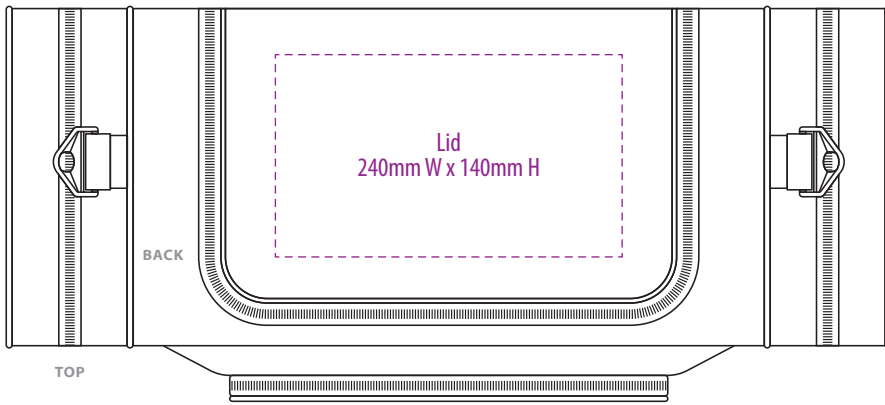

## COLOURWAYS

TOP

SIDE

FRONT

BACK

COLOUR

1221

**NOTE:**  
The maximum decoration area is a guide only and is greatly dependant on the logo shape.

-----  
EMBROIDERY

1221

SIDE

**NOTE:**  
The maximum decoration area is a guide only and is greatly dependant on the logo shape.

-----  
SUPACLOUR

1221

**NOTE:**  
The maximum decoration area is a guide only and is greatly dependant on the logo shape.

-----  
SUPASUB / SUPAETCH / SUPAFLEX

1221

**NOTE:**  
The maximum  
decoration area  
is a guide only  
and is greatly  
dependant  
on the logo  
shape.

-----  
SCREENPRINT