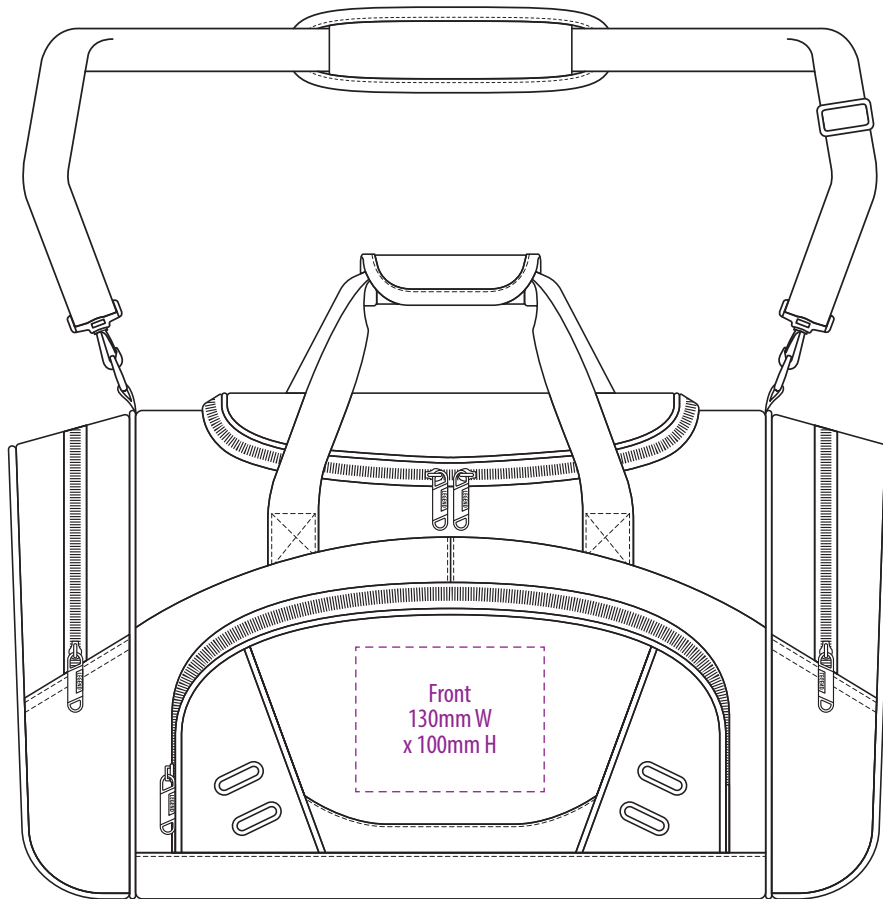

-----  
EMBROIDERY

1221

SIDE

**NOTE:**  
The maximum decoration area is a guide only and is greatly dependant on the logo shape.

-----  
SUPACLOUR

1221

**NOTE:**  
The maximum decoration area is a guide only and is greatly dependant on the logo shape.

-----  
SUPASUB / SUPAETCH / SUPAFLEX

1221

**NOTE:**  
The maximum  
decoration area  
is a guide only  
and is greatly  
dependant  
on the logo  
shape.

-----  
SCREENPRINT