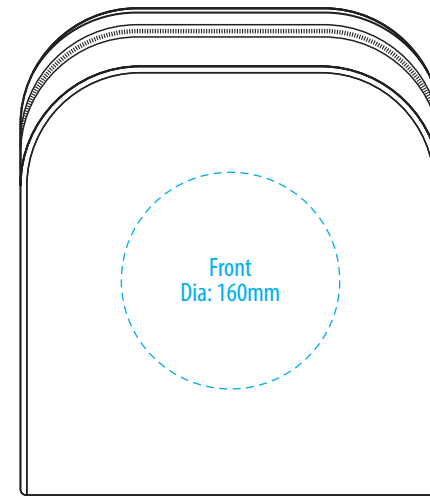

## COLOURWAYS

TOP

SIDE

FRONT

BACK

COLOUR

1221

**NOTE:**  
The maximum decoration area is a guide only and is greatly dependant on the logo shape.

-----  
EMBROIDERY

1221

SIDE

**NOTE:**  
The maximum decoration area is a guide only and is greatly dependant on the logo shape.

-----  
SUPACLOUR

1221

**NOTE:**  
The maximum decoration area is a guide only and is greatly dependant on the logo shape.

-----  
SUPASUB / SUPAETCH / SUPAFLEX

1221

**NOTE:**  
The maximum  
decoration area  
is a guide only  
and is greatly  
dependant  
on the logo  
shape.

-----  
SCREENPRINT