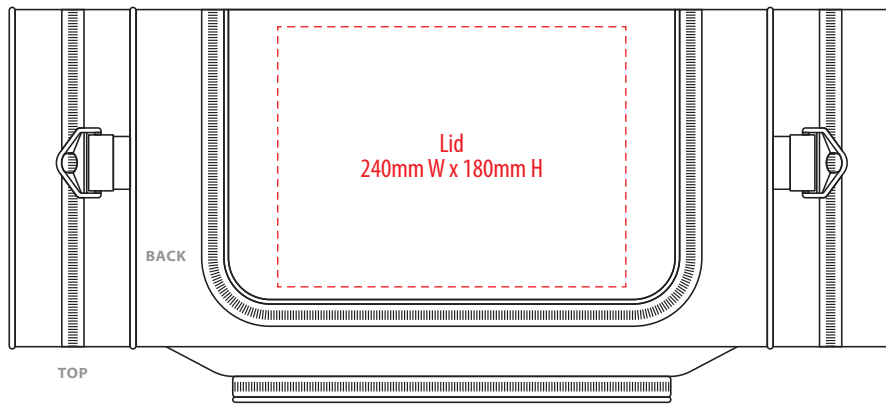

## COLOURWAYS

TOP

SIDE

FRONT

BACK

COLOUR

1221

**NOTE:**  
The maximum decoration area is a guide only and is greatly dependant on the logo shape.

-----  
EMBROIDERY

1221

SIDE

**NOTE:**  
The maximum decoration area is a guide only and is greatly dependant on the logo shape.

-----  
SUPACLOUR

1221

**NOTE:**  
The maximum decoration area is a guide only and is greatly dependant on the logo shape.