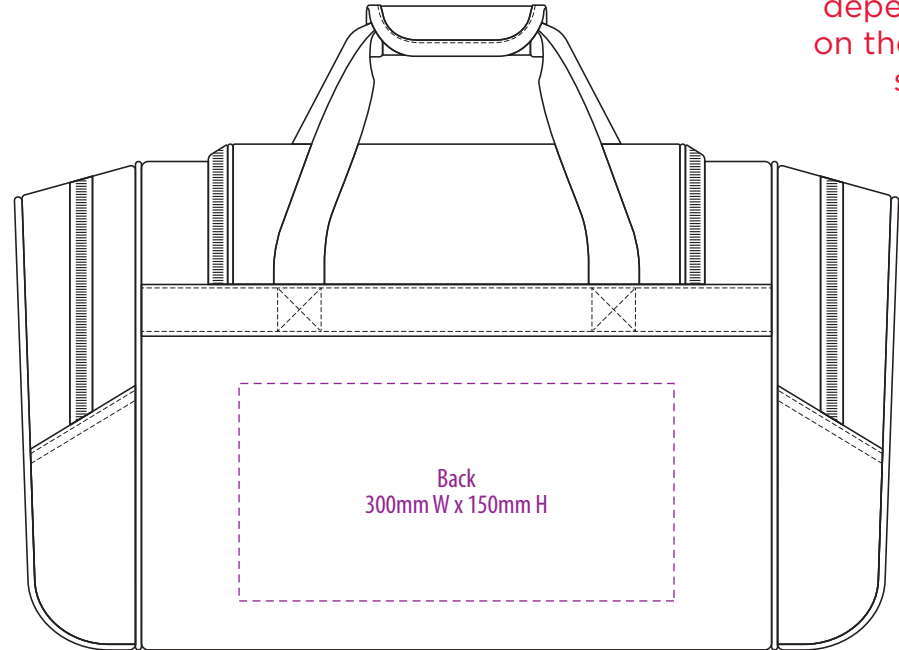

-----  
EMBROIDERY

1221

SIDE

**NOTE:**  
The maximum decoration area is a guide only and is greatly dependant on the logo shape.

-----  
SUPACLOUR

1221

**NOTE:**  
The maximum decoration area is a guide only and is greatly dependant on the logo shape.

-----  
SUPASUB / SUPAETCH / SUPAFLEX

1221

**NOTE:**  
The maximum  
decoration area  
is a guide only  
and is greatly  
dependant  
on the logo  
shape.

-----  
SCREENPRINT