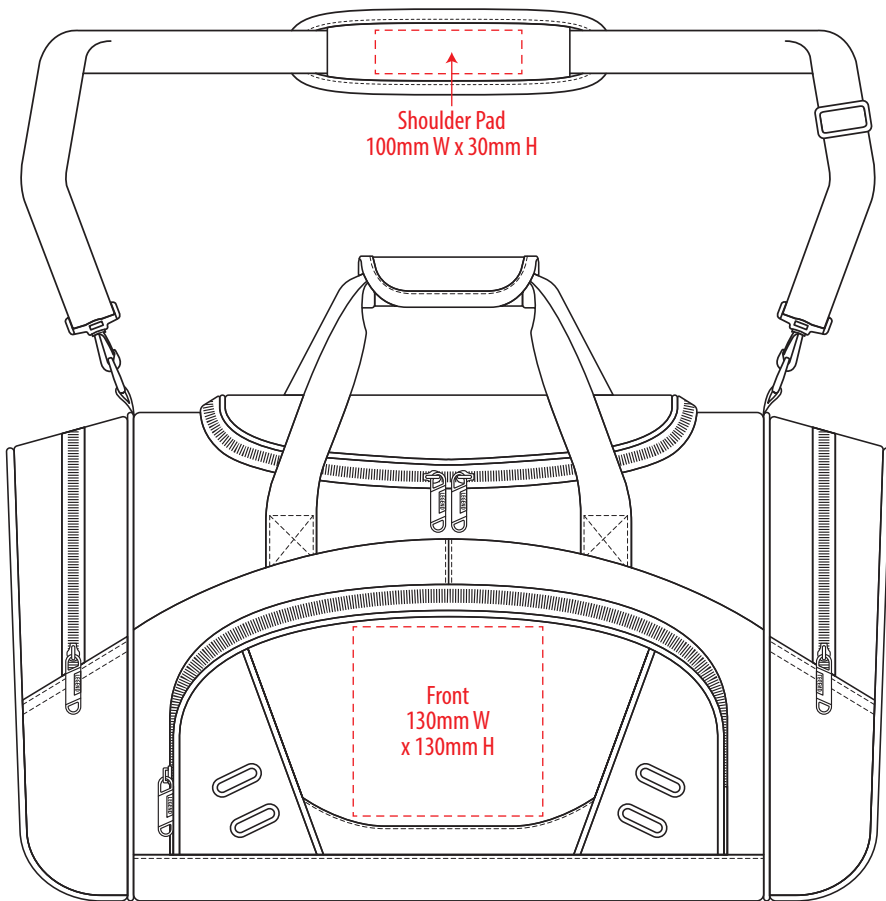

## COLOURWAYS

TOP

SIDE

FRONT

BACK

COLOUR

1221

**NOTE:**  
The maximum decoration area is a guide only and is greatly dependant on the logo shape.

-----  
EMBROIDERY

1221

SIDE

**NOTE:**  
The maximum decoration area is a guide only and is greatly dependant on the logo shape.

-----  
SUPACLOUR

1221

**NOTE:**  
The maximum decoration area is a guide only and is greatly dependant on the logo shape.

-----  
SUPASUB / SUPAETCH / SUPAFLEX

1221

**NOTE:**  
The maximum  
decoration area  
is a guide only  
and is greatly  
dependant  
on the logo  
shape.

-----  
SCREENPRINT