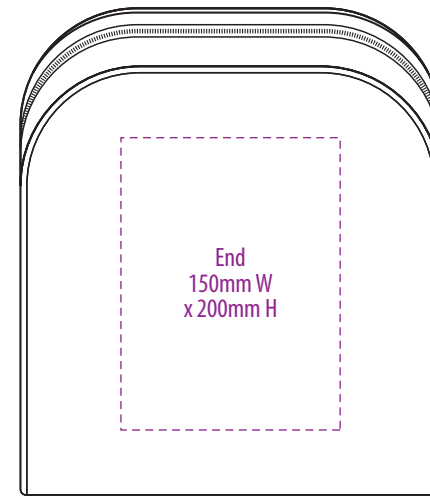

## COLOURWAYS

TOP

SIDE

FRONT

BACK

COLOUR

1221

**NOTE:**  
The maximum decoration area is a guide only and is greatly dependant on the logo shape.

-----  
EMBROIDERY

1221

SIDE

**NOTE:**  
The maximum decoration area is a guide only and is greatly dependant on the logo shape.

-----  
SUPACLOUR

1221

**NOTE:**  
The maximum decoration area is a guide only and is greatly dependant on the logo shape.

-----  
SUPASUB / SUPAETCH / SUPAFLEX

1221

**NOTE:**  
The maximum  
decoration area  
is a guide only  
and is greatly  
dependant  
on the logo  
shape.

-----  
SCREENPRINT