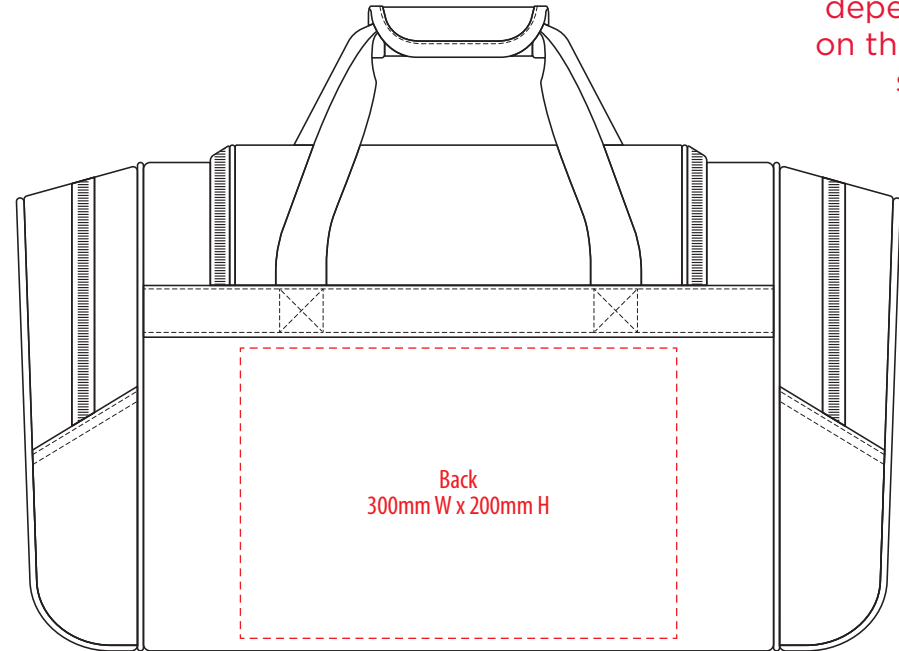

## COLOURWAYS

TOP

SIDE

FRONT

BACK

COLOUR

1221

**NOTE:**  
The maximum decoration area is a guide only and is greatly dependant on the logo shape.

-----  
EMBROIDERY

1221

SIDE

**NOTE:**  
The maximum decoration area is a guide only and is greatly dependant on the logo shape.

-----  
SUPACLOUR

1221

**NOTE:**  
The maximum decoration area is a guide only and is greatly dependant on the logo shape.

-----  
SUPASUB / SUPAETCH / SUPAFLEX

1221

**NOTE:**  
The maximum  
decoration area  
is a guide only  
and is greatly  
dependant  
on the logo  
shape.

-----  
SCREENPRINT