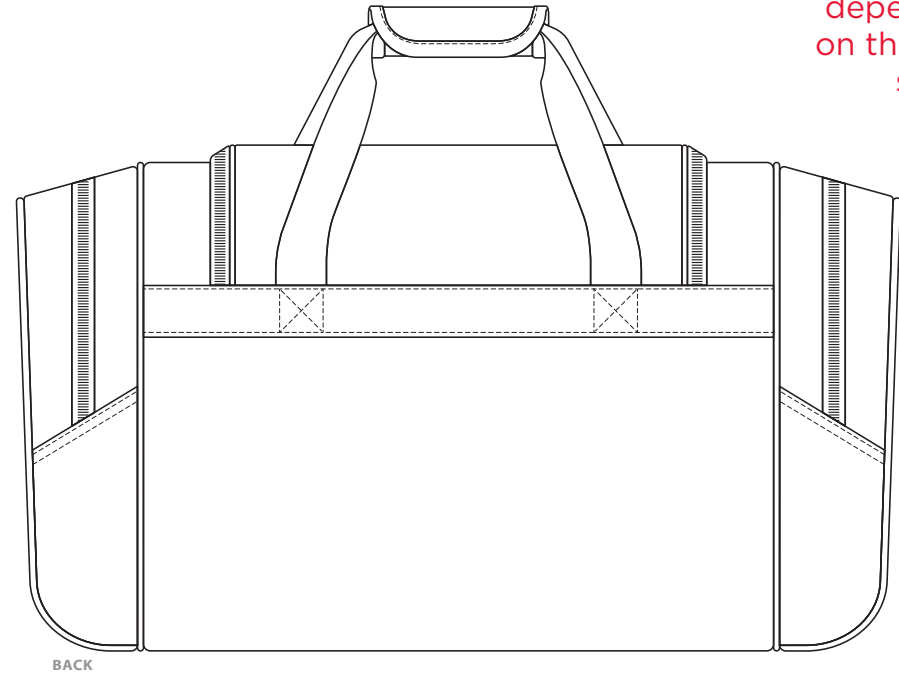

-----  
EMBROIDERY

1221

SIDE

**NOTE:**  
The maximum decoration area is a guide only and is greatly dependant on the logo shape.

-----  
SUPACLOUR

1221

**NOTE:**  
The maximum decoration area is a guide only and is greatly dependant on the logo shape.

-----  
SUPASUB / SUPAETCH / SUPAFLEX

1221

**NOTE:**  
The maximum  
decoration area  
is a guide only  
and is greatly  
dependant  
on the logo  
shape.

-----  
SCREENPRINT