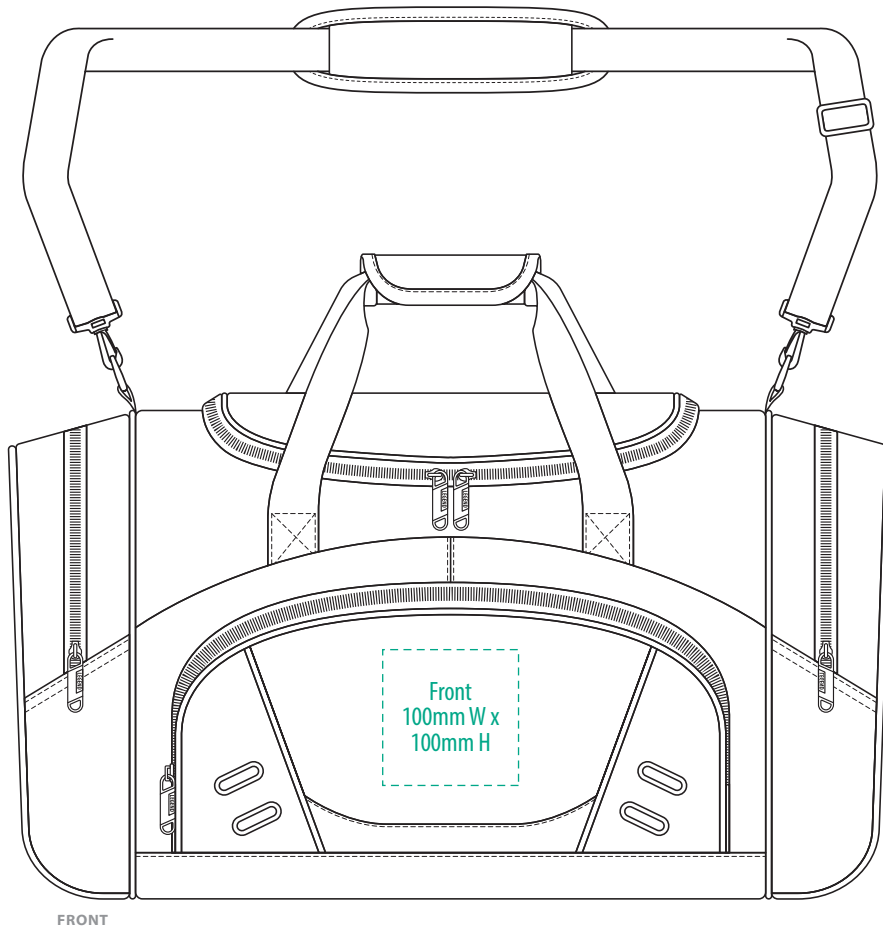

## COLOURWAYS

TOP

SIDE

FRONT

BACK

COLOUR

1221

**NOTE:**  
The maximum decoration area is a guide only and is greatly dependant on the logo shape.

-----  
EMBROIDERY

1221

SIDE

**NOTE:**  
The maximum decoration area is a guide only and is greatly dependant on the logo shape.

-----  
SUPACLOUR

1221

**NOTE:**  
The maximum decoration area is a guide only and is greatly dependant on the logo shape.

-----  
SUPASUB / SUPAETCH / SUPAFLEX

1221

**NOTE:**  
The maximum  
decoration area  
is a guide only  
and is greatly  
dependant  
on the logo  
shape.

-----  
SCREENPRINT