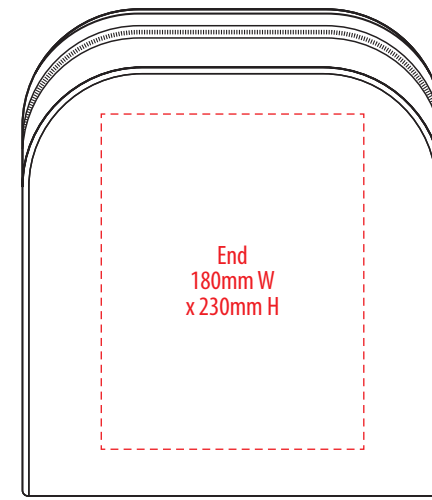

## COLOURWAYS

TOP

SIDE

FRONT

BACK

COLOUR

1221

**NOTE:**  
The maximum decoration area is a guide only and is greatly dependant on the logo shape.

-----  
EMBROIDERY

1221

SIDE

**NOTE:**  
The maximum decoration area is a guide only and is greatly dependant on the logo shape.

-----  
SUPACLOUR

1221

**NOTE:**  
The maximum decoration area is a guide only and is greatly dependant on the logo shape.