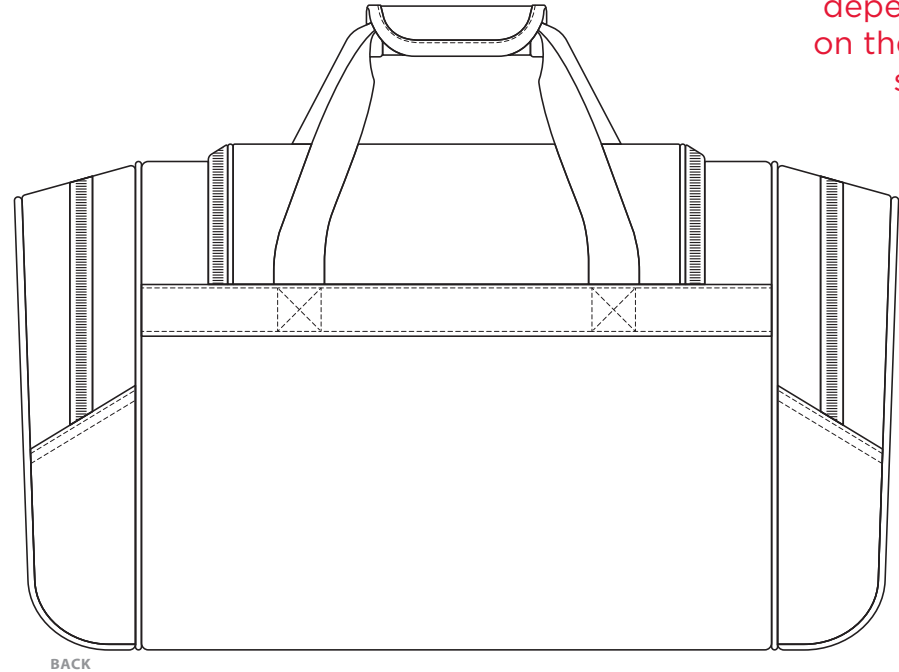

## COLOURWAYS

TOP

SIDE

FRONT

BACK

COLOUR

1221

**NOTE:**  
The maximum decoration area is a guide only and is greatly dependant on the logo shape.

-----  
EMBROIDERY

1221

SIDE

**NOTE:**  
The maximum decoration area is a guide only and is greatly dependant on the logo shape.

-----  
SUPACLOUR

1221

**NOTE:**  
The maximum decoration area is a guide only and is greatly dependant on the logo shape.