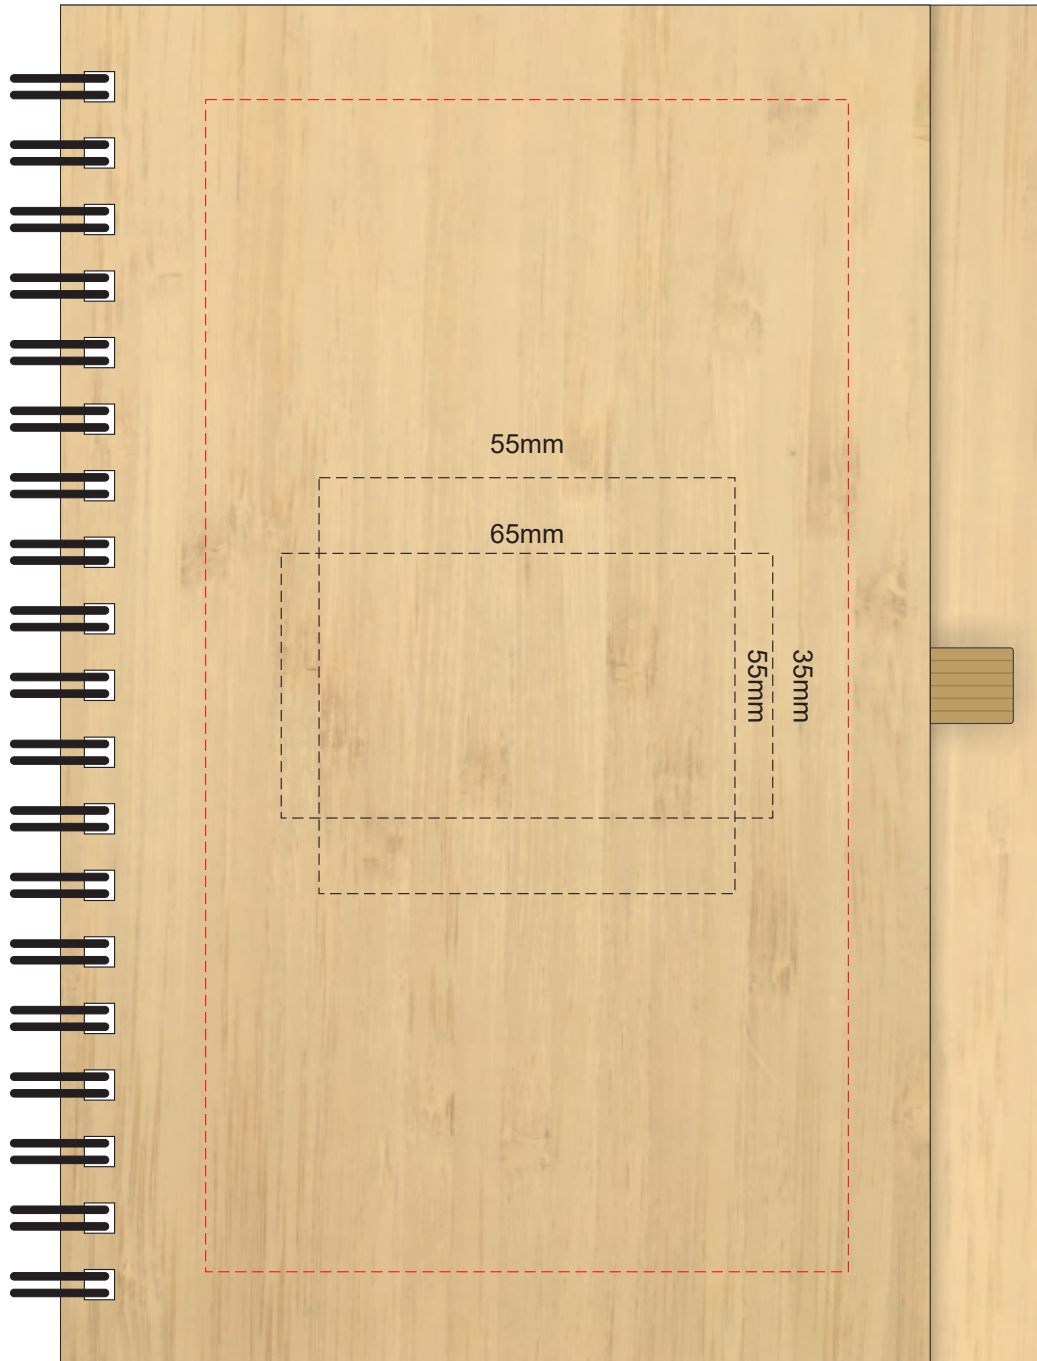

100% of Actual Size
Pad Print

Branding area can be moved **anywhere within the red line.**

100% of Actual Size
Screen Print (one colour)

100% of Actual Size
Laser Engraving

This product is a natural material, please allow for variances in grain pattern and engraving colour.

Engraves to a Natural Etch