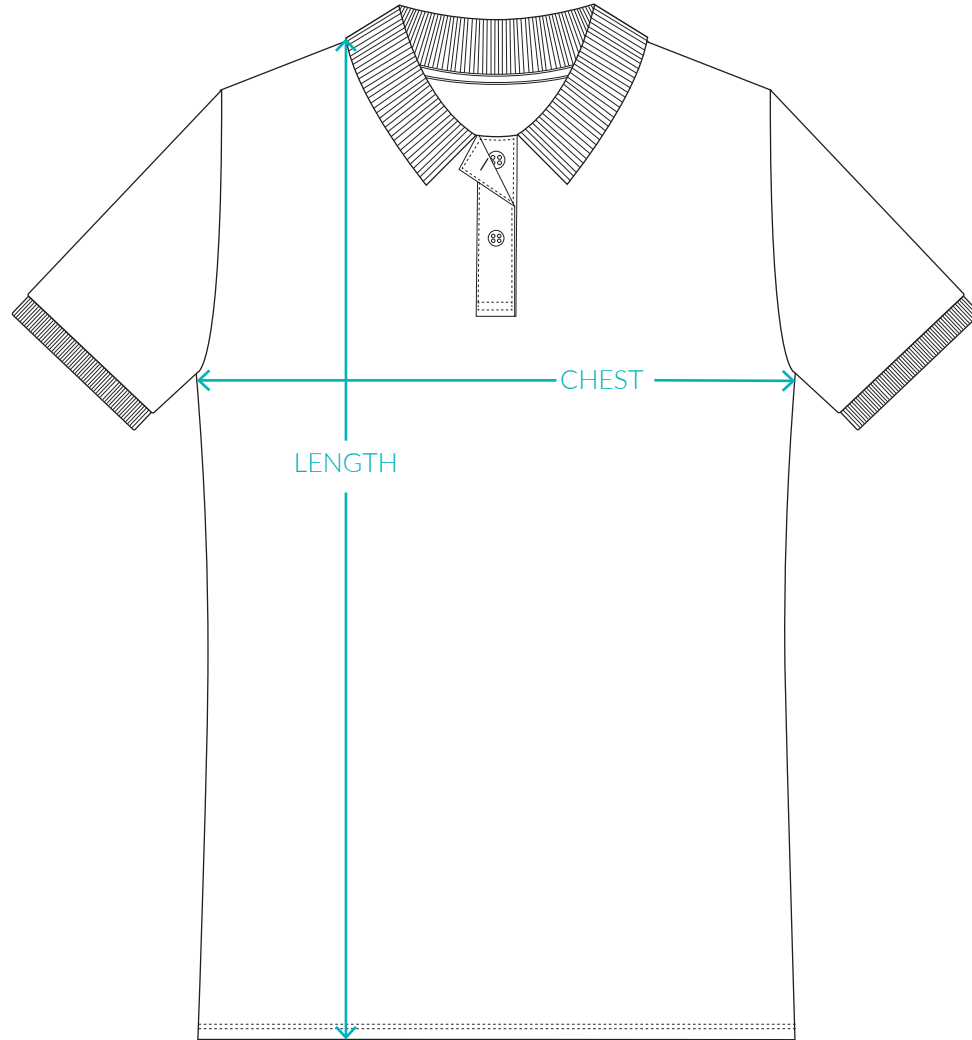

Carter Womens Polo

121636

Size Chart (Centimetres)

	XS	S	M	L	XL	2XL	3XL
Length	63.5	64.5	65.5	66.5	67.5	68.5	69.5
Chest	46.5	49	51.5	54	56.5	59	61.5

Material Information

200 GSM Pique Knit
60% Cotton, 40% Polyester