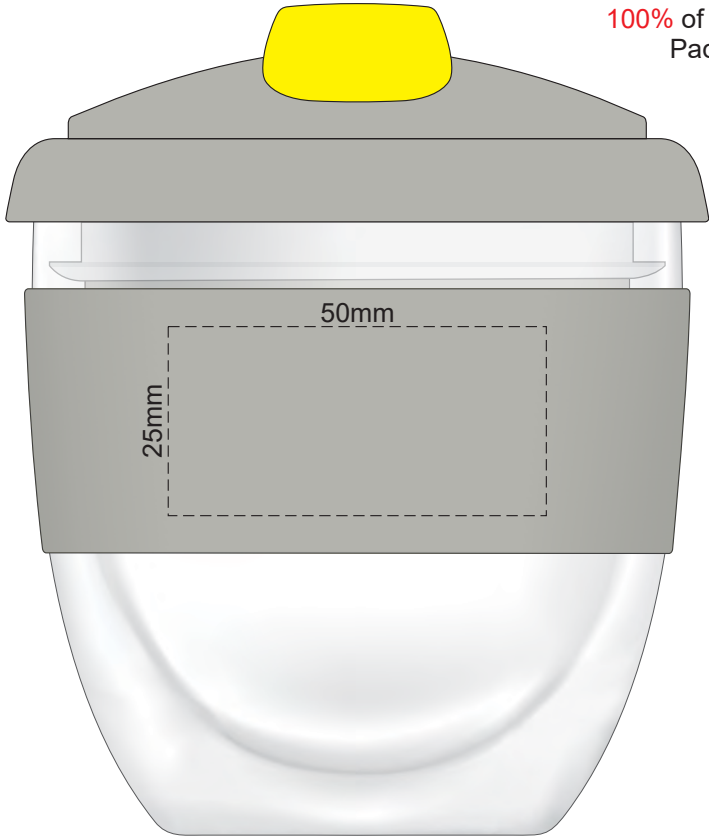

100% of Actual Size  
Pad Print

SIDE 1

SIDE 2

100% of Actual Size  
Screen Print (one colour)

220mm

15mm  
Unprintable  
Area  
25mm

15mm  
Unprintable  
Area  
25mm

Red Line = Exact opposites of the product  
(centre artwork to the red line)

100% of Actual Size  
Silicone Deboss  
Silicone Digital Print

SIDE 1

SIDE 2