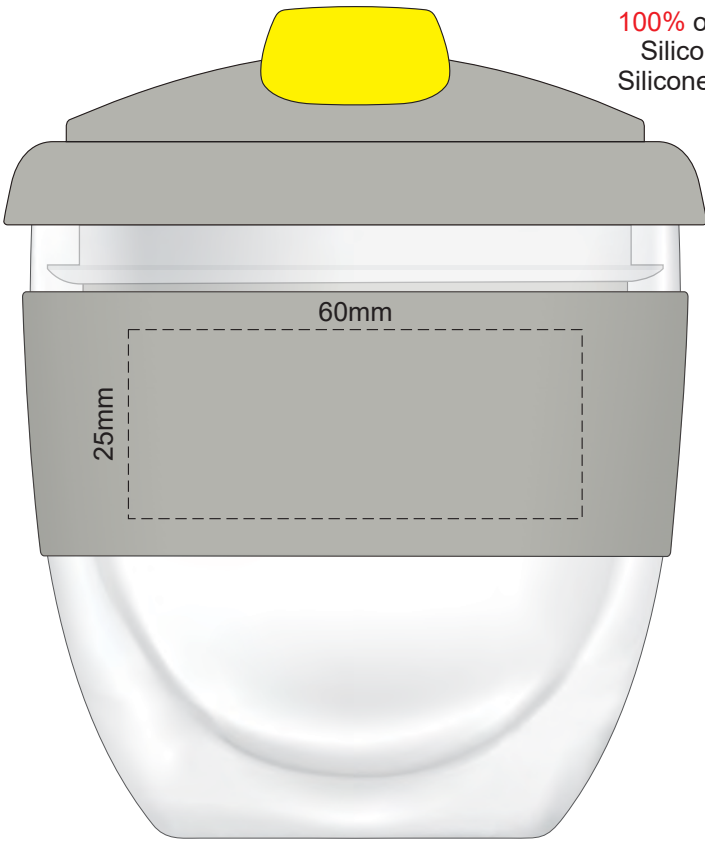

100% of Actual Size  
Pad Print

SIDE 1

SIDE 2

100% of Actual Size  
Screen Print (one colour)

220mm

15mm  
Unprintable  
Area  
25mm

15mm  
Unprintable  
Area  
25mm

Red Line = Exact opposites of the product  
(centre artwork to the red line)

100% of Actual Size  
Silicone Deboss  
Silicone Digital Print

SIDE 1

SIDE 2