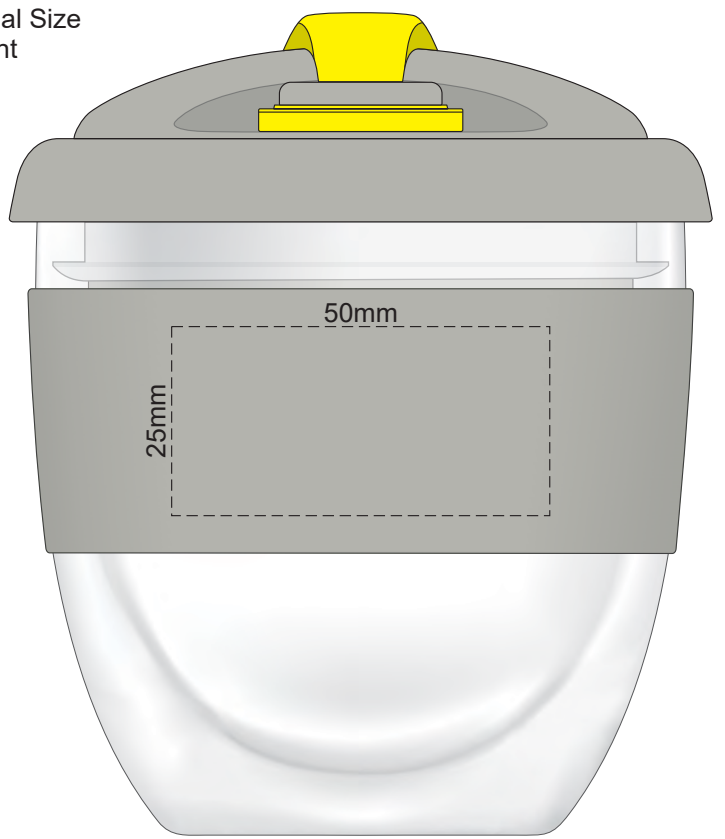

100% of Actual Size  
Pad Print

SIDE 1

SIDE 2

100% of Actual Size  
Screen Print (one colour)

220mm

15mm  
Unprintable  
Area  
25mm

15mm  
Unprintable  
Area  
25mm

Red Line = Exact opposites of the product  
(centre artwork to the red line)

100% of Actual Size  
Silicone Deboss  
Silicone Digital Print

SIDE 1

SIDE 2