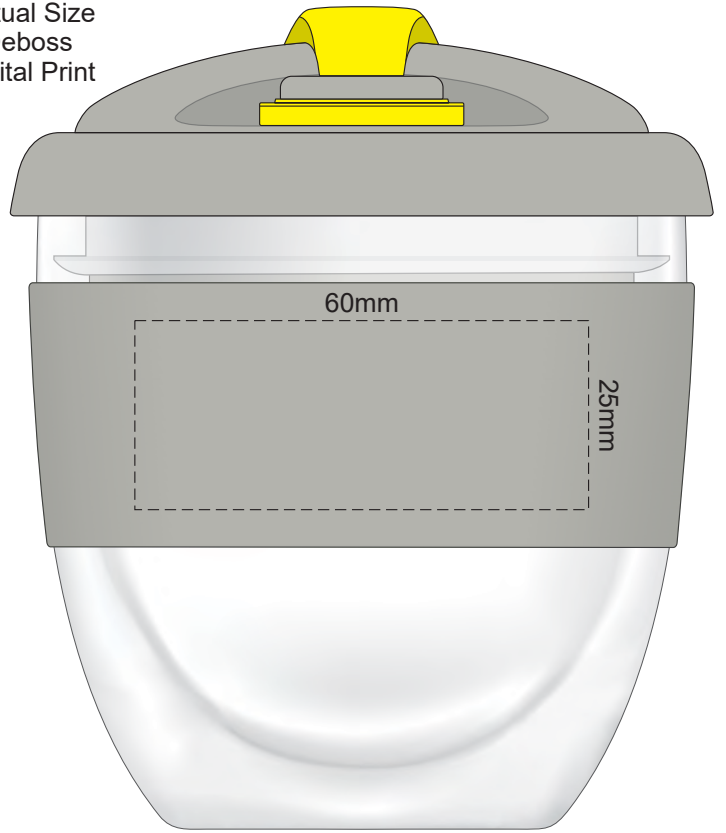

100% of Actual Size  
Pad Print

SIDE 1

SIDE 2

100% of Actual Size  
Screen Print (one colour)

220mm

15mm  
Unprintable  
Area  
25mm

15mm  
Unprintable  
Area  
25mm

Red Line = Exact opposites of the product  
(centre artwork to the red line)

100% of Actual Size  
Silicone Deboss  
Silicone Digital Print

SIDE 1

SIDE 2