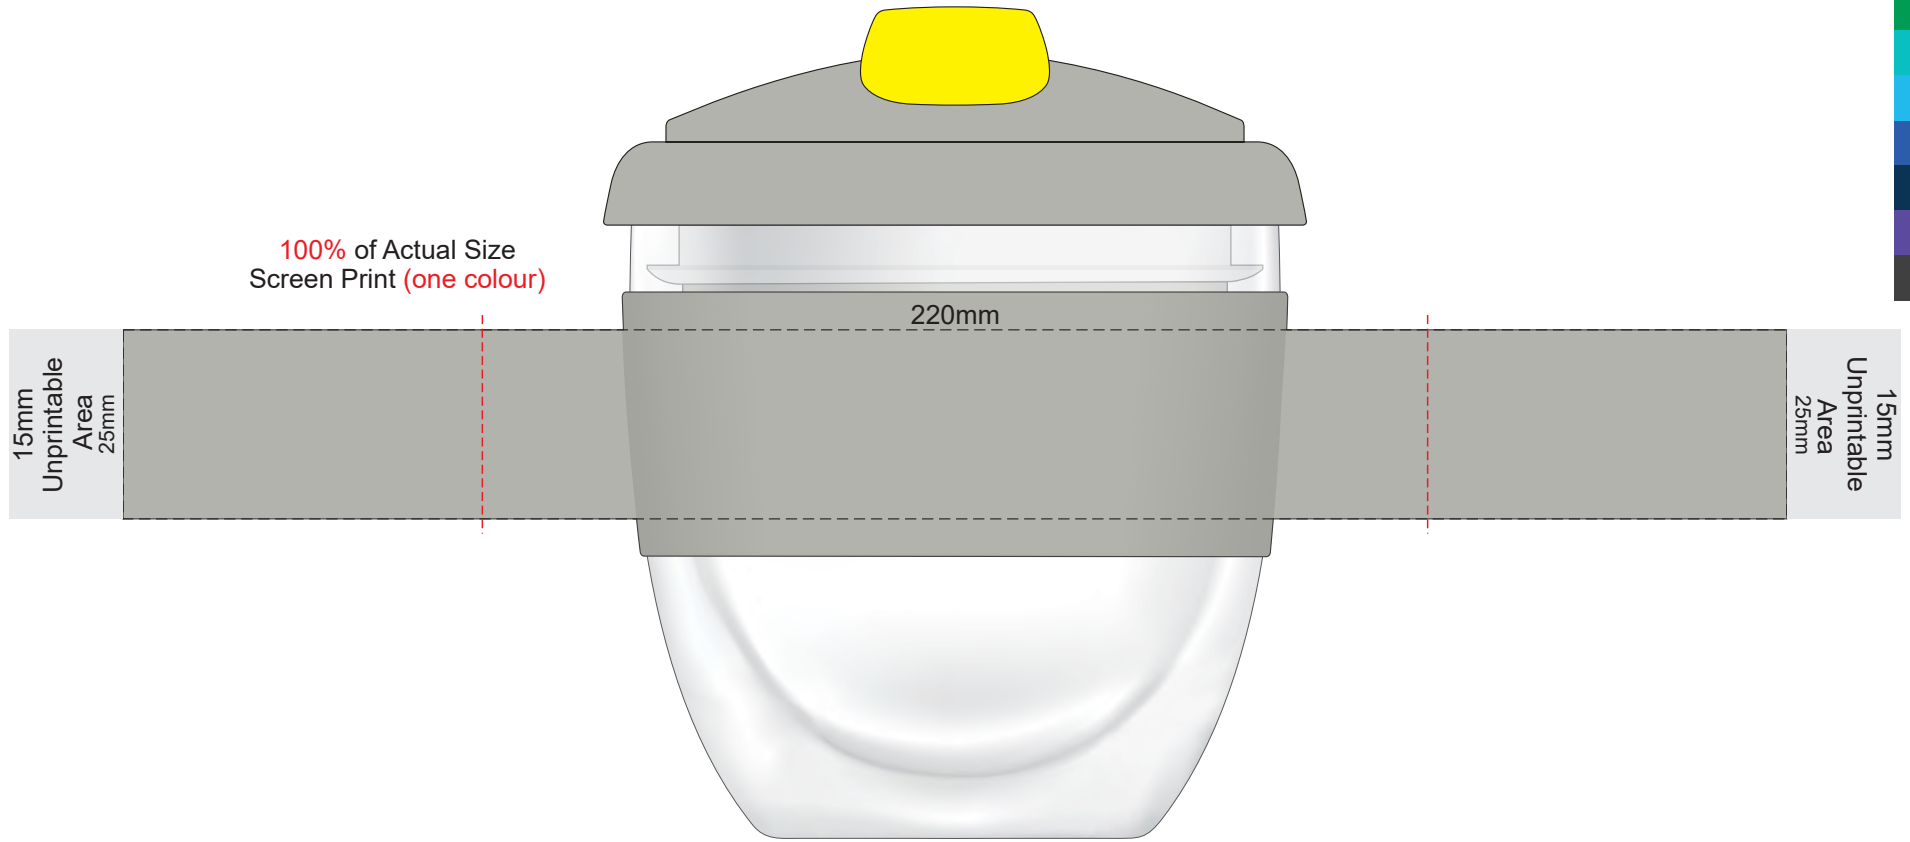

100% of Actual Size  
Pad Print

SIDE 1

SIDE 2

100% of Actual Size  
Screen Print (one colour)

220mm

15mm  
Unprintable  
Area  
25mm

15mm  
Unprintable  
Area  
25mm

Red Line = Exact opposites of the product  
(centre artwork to the red line)

100% of Actual Size  
Silicone Deboss  
Silicone Digital Print

SIDE 1

SIDE 2